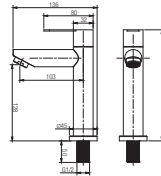

SFC-304-6003961-MB

Basin Pillar Tap

Material : Stainless Steel SUS 304

Finishing : -

Packing : 1set/box | 25set/carton

RM69.00