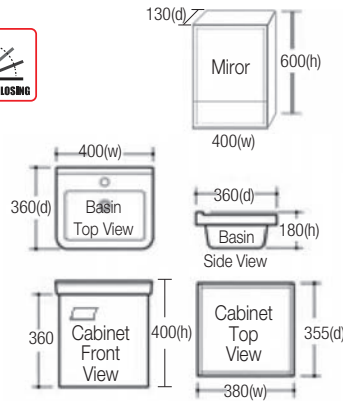

SWBC-SS6414

Bathroom Cabinet Set c/w Water Tap (380x355x400mm)

Main cabinet: 380(w)x355(d)x400(h)mm

Ceramic Basin: 400(w)x360(d)x180(h)mm

Mirror: 400(w)x130(d)x600(h)mm

Included in Set:

Pop-Up Waste: SWP-SS-304-81A

Water Tap: SWS-SS-304-61

Material: Stainless Steel

Feature: -SUS304 Hinge
-3 side same surface colour
-Stainless Steel SUS304 Mirror Box
-Anti Crack Mirror Box

RM1600.00