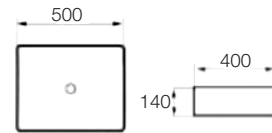

Basin

RM435.00

RM508.00

RM350.00

RM450.00