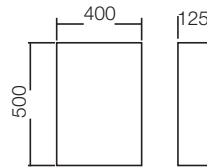

Aluminium Bathroom Mirror Box

- SUS304 Hinge
- Direct Screw to Install
- Easy installation

SMB-504013BA
 Bathroom Mirror Box
 Size : 400x125x500
 Material : Aluminium
 Finishing : Black
 Packing : 1set/Box
 Price : **RM190**

SMB-504013WA
 Bathroom Mirror Box
 Size : 400x125x500
 Material : Aluminium
 Finishing : White
 Packing : 1set/Box
 Price : **RM190**

SMB-604513BA
 Bathroom Mirror Box
 Size : 450x125x600
 Material : Aluminium
 Finishing : Black
 Packing : 1set/Box
 Price : **RM235**