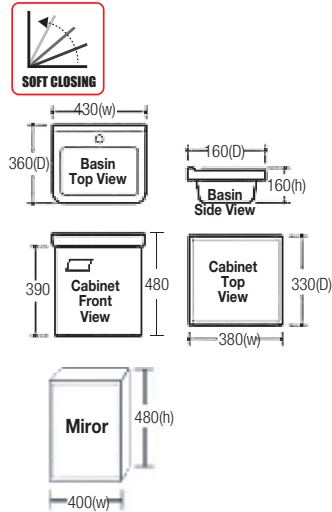

SBC-600409A

Bathroom Cabinet Set

Main Cabinet : 380(w)x330(d)x390(h)mm

Ceramic : 430(w)x330(d)x160(h)mm

Basin : 430(w) x 480(h)mm

Material : Aluminium

RM800.00