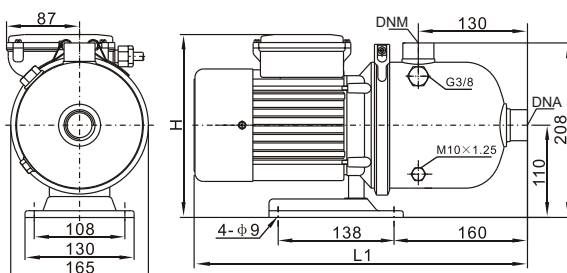

Performance table

Model	Power(p₁)		Q (m³/h)	1.0	1.5	2.0	2.5	3.0	3.5	4.0	Inlet	Outlet	Suitable for	List Price
	kW	HP		1.0	1.5	2.0	2.5	3.0	3.5	4.0				
SMF 3-30PC	0.37	0.5	H (m)	27	24	21	20	17	14	11	1"	1"	☺☺☺☺☺	RM1950
SMF 3-40PC	0.55	0.75		35	32	28	26	23	17	14	1"	1"	☺☺☺☺☺	RM2150
SMF 3-50PC	0.55	0.75		43	40	35	33	28	22	18	1"	1"	☺☺☺☺☺	RM2350
Model	Power(p₁)		Q (m³/h)	2.0	3.0	4.0	5.0	6.0	7.0	8.0	Inlet	Outlet	Suitable for	List Price
	kW	HP		2.0	3.0	4.0	5.0	6.0	7.0	8.0				
SMF 5-40PC	0.75	1.0	H (m)	36	33	30	26	20	13	9	1 1/4"	1"	☺☺☺☺☺☺☺	RM2450
SMF 5-60PC	1.1	1.5		53	50	45	40	33	24	20	1 1/4"	1"	☺☺☺☺☺☺☺	RM3000