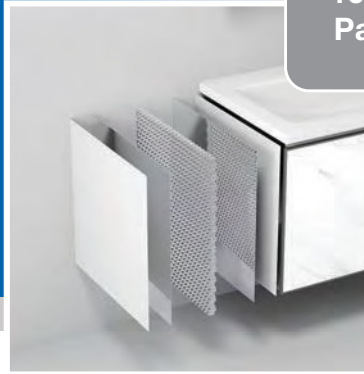

Material : Aluminium

RM800.00

BATHROOM CABINET SET

16mm
Panel

Aluminium
Material

*Excluding faucet

SWBC-A6413

Main Cabinet : 396(w) x 350(d) x 390(h)
 Ceramic Basin : 400(w) x 360(d) x 180(h)
 Mirror : 400(w) x 605(h) x 110(d)
 Material : Aluminium
 Features : Aluminium 16mm Panel
 Colour : Black