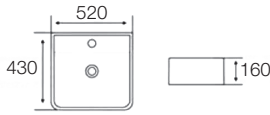

Main Cabinet : 580(W)x460(D)x390(H)mm

Ceramic Basin : 600(W)x470(D)x200(H)mm

Mirror : 550(W) x 127(D)x600(H)mm

Material : Aluminium

RM1300.00

Basin

WB-427
Art Basin Above Counter Mounting
Size : 520 x 430 x 160mm