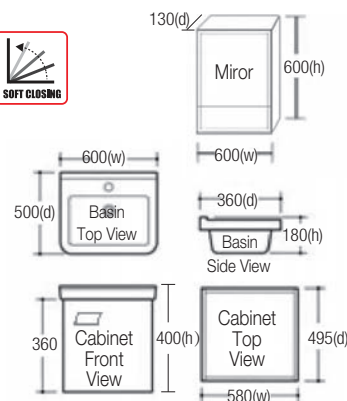

SWBC-SS6620

Bathroom Cabinet Set c/w Water Tap (580x495x400mm)

Main cabinet: 580(w)x495(d)x400(h)mm

Ceramic Basin: 600(w)x500(d)x180(h)mm

Mirror: 600(w)x130(d)x600(h)mm

Included in Set:

Pop-Up Waste: SWP-SS-304-81A

Water Tap: SWS-SS-304-61

Material: Stainless Steel

Feature: -SUS304 Hinge
-3 side same surface colour
-Stainless Steel SUS304 Mirror Box
-Anti Crack Mirror Box

RM2800.00