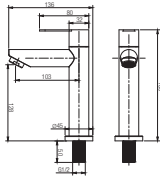

Fully Stainless steel SUS304 with DIY Packing

SFC-304-6003961-SS

Basin Pillar Tap

Material : Stainless Steel SUS 304

Finishing : -

Packing : 1set/box | 25set/carton

RM40.00