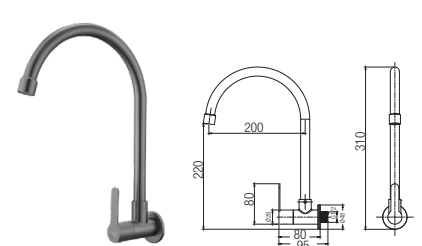

SFC-304-6003964-GM

Kitchen Wall Sink Tap

Material : Stainless Steel SUS 304
Finishing : -
Packing : 1set | 16 set/carton

RM95.00