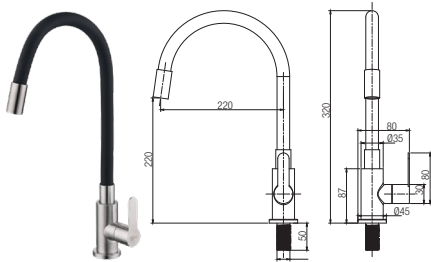

Fully Stainless steel SUS304 with DIY Packing

SFC-304-6003943-SS

Flexible Kitchen Pillar Sink Tap

Material : Stainless Steel SUS 304

Finishing : -

Packing : 1set/box | 18set/carton

RM160.00