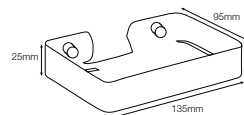

SWP-BF-1273

Sus304 Soap Basket

Packing : 1set/box 100set/carton

RM25.00