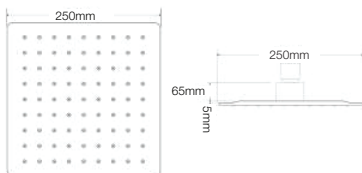

Stop Cock

Code	Size	Unit Price	Packing
SWSC 1112-X-FT BLK	15mm (1/2")	RM100.00	1 set/box | 60 sets/ctn
SWSC 1113-X-FT BLK	20mm (3/4")	RM120.00	1 set/box | 60 sets/ctn
SWSC 1114-X-FT BLK	25mm (1")	RM140.00	1 set/box | 50 sets/ctn

G	A	B	C	D
1/2"	116mm	56mm	28mm	26mm
3/4"	117mm	64mm	31mm	26mm
1"	120mm	70mm	31.3mm	32mm

Rain Shower

RM240.00