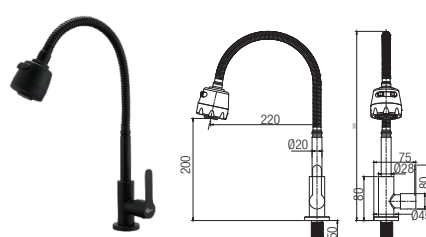

RM130.00

SFC-304-6003974-SS
Flexible Hose Kitchen Pillar Sink Tap

Material : Stainless Steel SUS 304
Finishing : -
Packing : 1set/box | 20set/carton

RM80.00

SFC-304-6003974-MB
Flexible Hose Kitchen Pillar Sink Tap