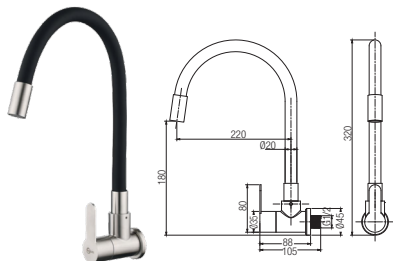

SFC-304-6003942-SS
Flexible Kitchen Wall Sink Tap

Material : Stainless Steel SUS 304
Finishing : -
Packing : 1set/box | 20set/carton

RM160.00