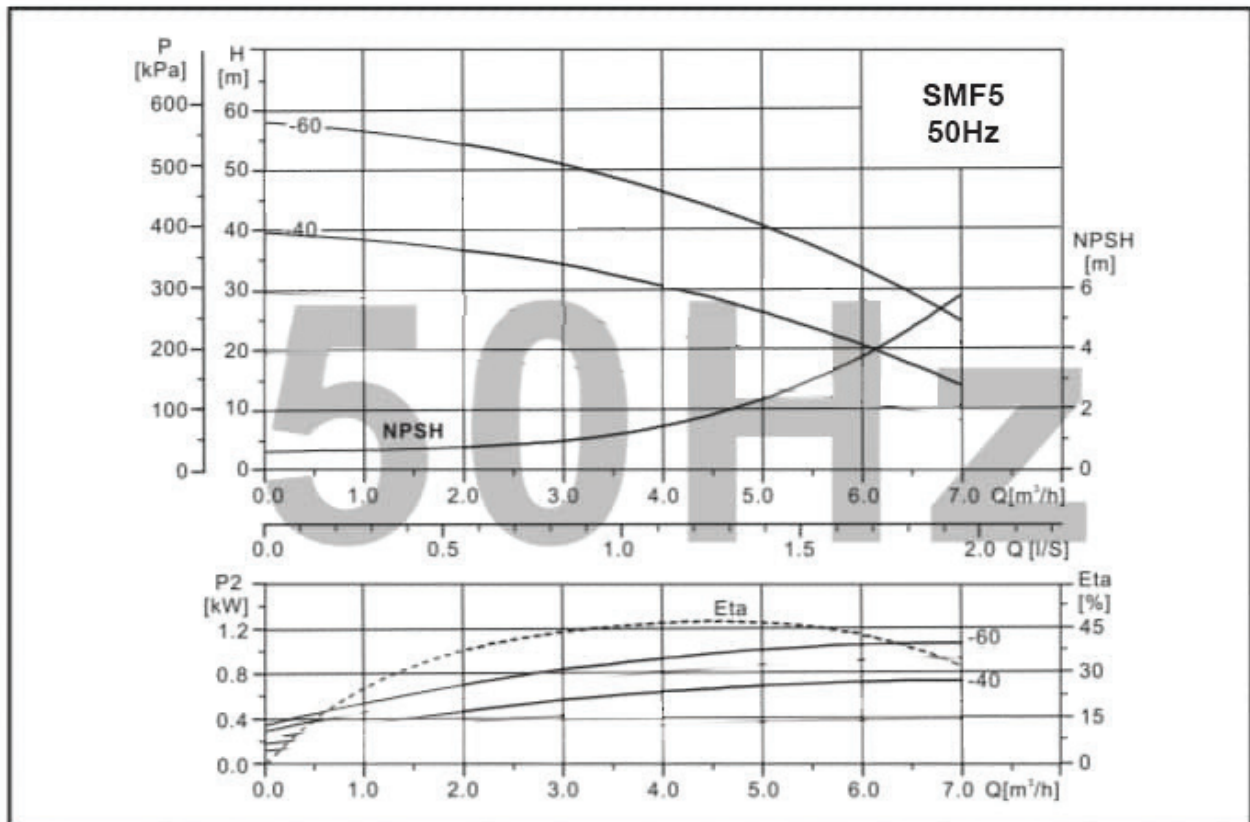

性能曲线/Performance curve