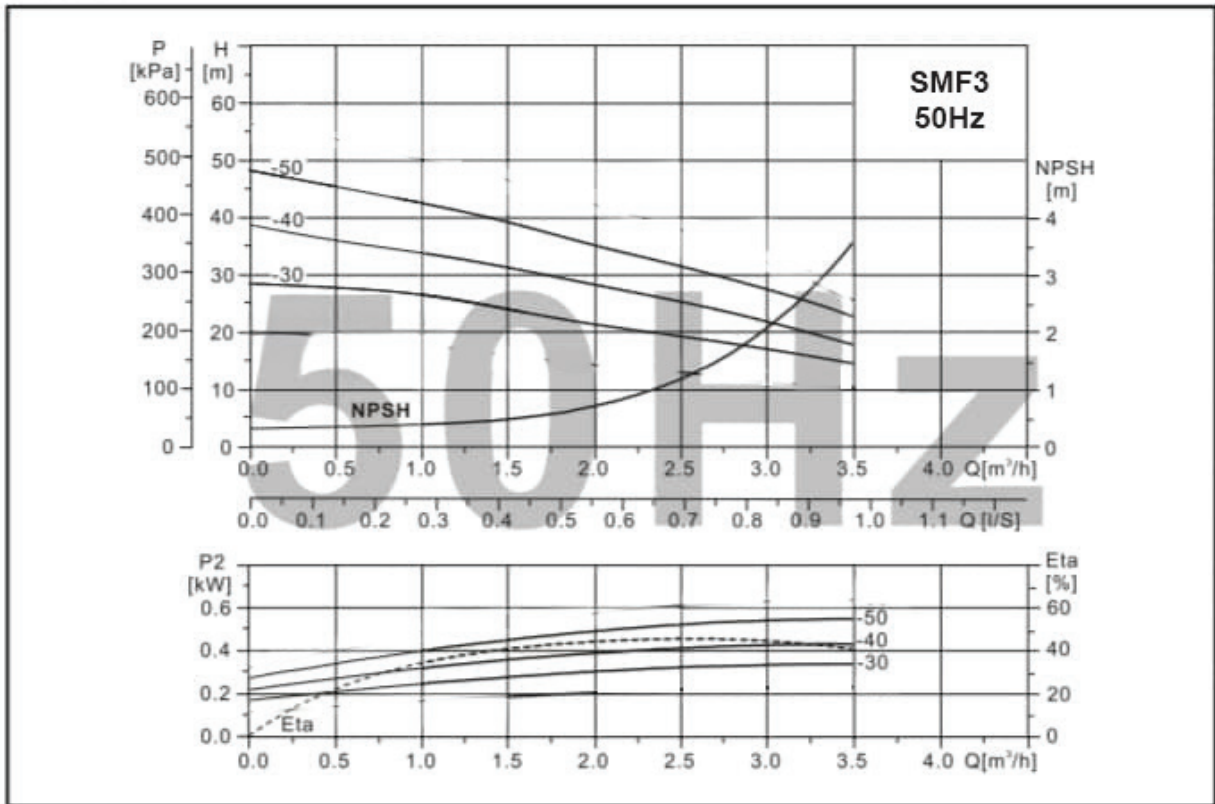

性能曲线/Performance curve