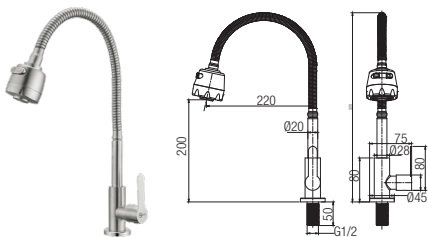

RM130.00

SFC-304-6003974-SS
Flexible Hose Kitchen Pillar Sink Tap

Material : Stainless Steel SUS 304
Finishing : -
Packing : 1set/box | 20set/carton

RM80.00

SFC-304-6003974-MB
Flexible Hose Kitchen Pillar Sink Tap