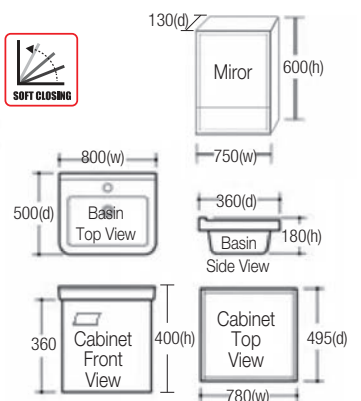

SWBC-SS6811

Bathroom Cabinet Set c/w Water Tap (780x495x400mm)

Main cabinet: 780(w)x495(d)x400(h)mm

Ceramic Basin: 800(w)x500(d)x180(h)mm

Mirror: 750(w)x130(d)x600(h)mm

Included in Set:

Pop-Up Waste: SWP-SS-304-81A

Water Tap: SWS-SS-304-61

Material: Stainless Steel

Feature: -SUS304 Hinge
-3 side same surface colour
-Stainless Steel SUS304 Mirror Box
-Anti Crack Mirror Box

RM3600.00