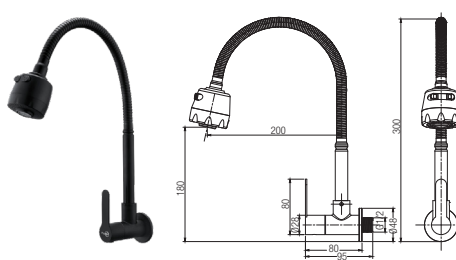

RM95.00

SFC-304-6003973-SS
Flexible Hose Kitchen Wall Sink Tap

Material : Stainless Steel SUS 304
Finishing : -
Packing : 1set/box | 18set/carton

RM80.00

SFC-304-6003973-MB
Flexible Hose Kitchen Wall Sink Tap