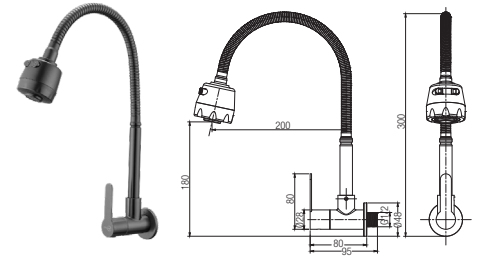

SFC-304-6003973-GM
Flexible Hose Kitchen Wall Sink Tap

Material : Stainless Steel SUS 304
Finishing : -
Packing : 1set/box | 18set/carton

RM130.00