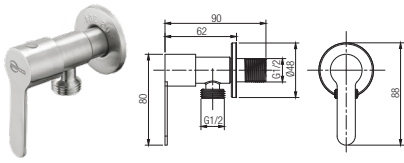

Fully Stainless steel SUS304 with DIY Packing

SFC-304-6003971-SS

Angle Valve

Material : Stainless Steel SUS 304
 Finishing : -
 Packing : 1set/box | 100set/carton

RM19.00

SFC-304-6003971-MB

Angle Valve

Material : Stainless Steel SUS 304
 Finishing : -
 Packing : 1set/box | 100set/carton