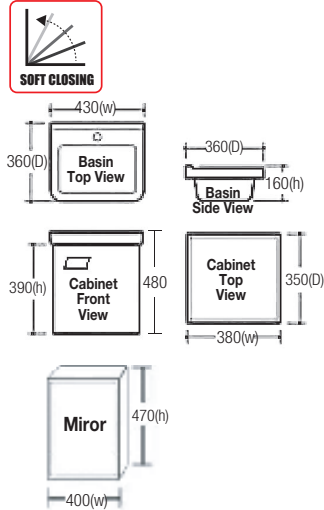

G	A	B	C	D
1/2"	116mm	56mm	28mm	26mm
3/4"	117mm	64mm	31mm	26mm
1"	120mm	70mm	31.3mm	32mm

Rain Shower

SWP-SH-817
10" Stainless Steel SUS304
Rain Shower (SS)
 1set/box | 36sets/ctn

RM240.00

Bathroom Cabinet

SBC-600411A