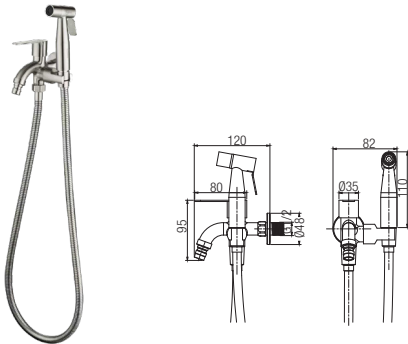

RM29.00

SFC-304-6003971-GM

Angle Valve

Material : Stainless Steel SUS 304
 Finishing : -
 Packing : 1set/box | 100set/carton

RM39.00

SFC-304-6006875-SS

Two Way Tap with Bidet Set 1.2m Flexible Hose

Material : Stainless Steel SUS 304
 Finishing : -
 Packing : 1set/box | 24set/carton

RM165.00

SFC-304-6006875-MB

Two Way Tap with Bidet Set 1.2m Flexible Hose

Material : Stainless Steel SUS 304
 Finishing : -
 Packing : 1set/box | 24set/carton

RM200.00

SFC-304-6003959-GM

Two Way Tap with Bidet Set 1.2m Flexible Hose