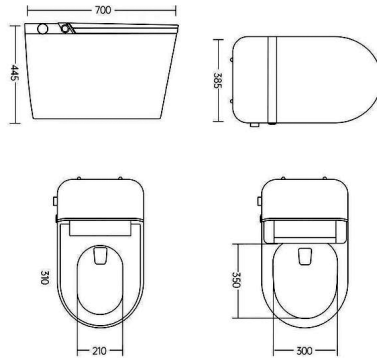

Main Cabinet : 580(W)x460(D)x390(H)mm

Ceramic Basin : 600(W)x470(D)x200(H)mm

Mirror : 550(W) x 127(D)x600(H)mm

Material : Aluminium

RM1300.00

Basin

WB-427
Art Basin Above Counter Mounting
Size : 520 x 430 x 160mm

RM435.00

WB-469-G
Gold Art Basin
Size : 500x400x140mm
Above Counter Mounting

RM508.00

WB-308
Under Counter Basin
Size : 560 x 415 x 200mm

RM350.00

WB-312
Under Counter Basin
Size : 610x380x185mm

RM450.00

Water Closet

Simple Side knob

Built In Water Washing

Hand Flushing Button

Kick Flush

No need To Plug In

WC-1003-S250mm

Tankless Siphonic One-piece Closet

Size : 700 x 385 x 445mm