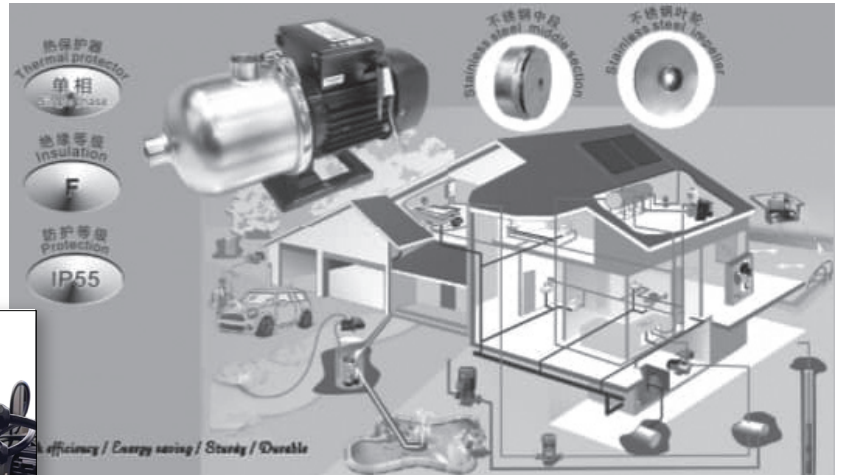

Stainless Steel Booster Pump

APPLICATION:

- Water treatment processes.
- Industrial cleaner.
- Water boosting on process, heating and cooling for industrial process.
- Air-conditioning system, Air freshening, heater device (soft water).
- Fertilization / metering system.
- Water supply and boosting (drinking water, light chlorine water).