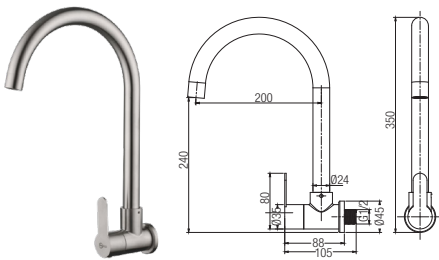

SFC-304-6003941-SS
Kitchen Wall Sink Tap

Material : Stainless Steel SUS 304
Finishing : -
Packing : 1set/box | 20set/carton

RM129.00