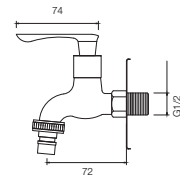

RM20.00

SWS-ABS-BT-34

32mm Bottom Tap

Packing : 1set/box 20set/carton

RM60.00

SWP-BR-3487

Wall Bib Tap

Packing : 6set/box 72set/ctn