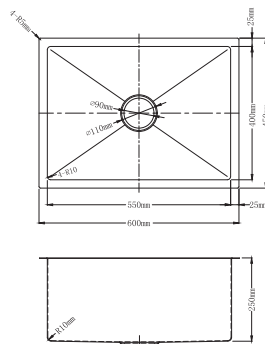

SWP-KS-250-6045-BK Single Bowl Kitchen Sink with Waste

Size : 600x450x250mm
Thickness : 3mm +1.2mm
Finishing : Black Magmar
Packing : 1set/box | 1 set/ctn

RM1000.00