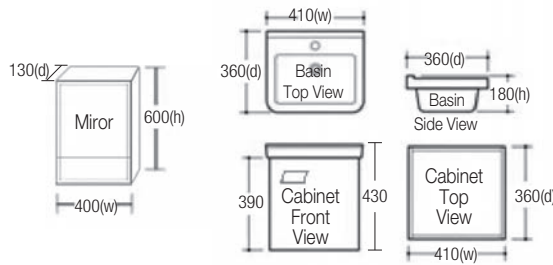

BATHROOM CABINET SET

16mm Panel

Aluminium Material

*Excluding faucet

SWBC-A6415

- Main Cabinet : 410(w) x 360(d) x 430(h)
- Ceramic Basin : 410(w) x 360(d) x 180(h)
- Mirror : 400(w) x 600(h) x 130(d)
- Material : Aluminium
- Features : Aluminium 16mm Panel
- Colour : White

RM850.00