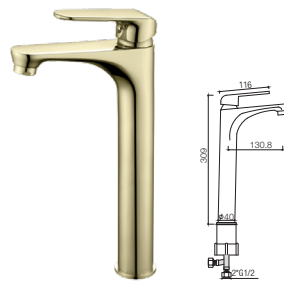

Size : 1700x730x670mm

RM8,000.00

SWP-BT-6817
BATHTUB

Size : 1550x700x580mm

RM6,000.00

SWP-BT-6815
BATHTUB

Size : 1700x800x620mm

RM6,500.00

SWP-BT-6980
BATHTUB

Size : 1100x700x660mm

RM4,000.00

SWP-BT-6945
BATHTUB

Size : 1520x730x550mm

RM5,000.00

FBP-130

Full Pedestal

Size : 190x160x690mm

RM204.00

Brass Mixer Series(Chrome)

SWP-B-2930
Basin Pillar Tap -Mixer
1 set/box 10 sets/ctn

RM530.00

SWP-B-2931
Basin Pillar Tap -Mixer
1 set/box 10 sets/ctn

RM578.00

SWP-B-2932
Basin Pillar Tap -Mixer
1 set/box 10 sets/ctn

RM632.00

SWP-B-2933
Basin Pillar Tap -Mixer
1 set/box 10 sets/ctn

RM600.00

SWP-B-2934
Basin Pillar Tap -Mixer
1 set/box 10 sets/ctn

RM600.00

SWP-B-2924
Basin Pillar Tap -Mixer(Gold)
1 set/box 10 sets/ctn

RM500.00