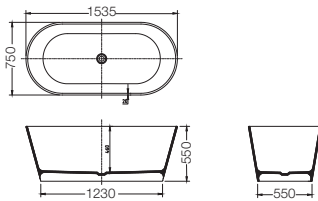

SMB-804013WA
 Bathroom Mirror Box
 Size : 400x125x800
 Material : Aluminium
 Finishing : White
 Packing : 1set/Box
 Price : **RM300**

SMB-806013BA
 Bathroom Mirror Box
 Size : 600x125x800
 Material : Aluminium
 Finishing : Black
 Packing : 1set/Box
 Price : **RM340**

SMB-806013WA
 Bathroom Mirror Box
 Size : 600x125x800
 Material : Aluminium
 Finishing : White
 Packing : 1set/Box
 Price : **RM340**

Aluminium Bathroom Mirror Box

SMB-808013BA
 Bathroom Mirror Box
 Size : 800x125x800
 Material : Aluminium
 Finishing : Black
 Packing : 1set/Box
 Price : **RM480**

SMB-808013WA
 Bathroom Mirror Box
 Size : 800x125x800
 Material : Aluminium
 Finishing : White
 Packing : 1set/Box
 Price : **RM480**

Bathtub

SWP-BT-1905
BATHTUB

Size : 1535x750x550mm

RM10,000.00

SWP-BT-6957
BATHTUB

Size : 1700x730x670mm

RM8,000.00

SWP-BT-6817
BATHTUB

Size : 1550x700x580mm

RM6,000.00

SWP-BT-6815
BATHTUB

Size : 1700x800x620mm

RM6,500.00