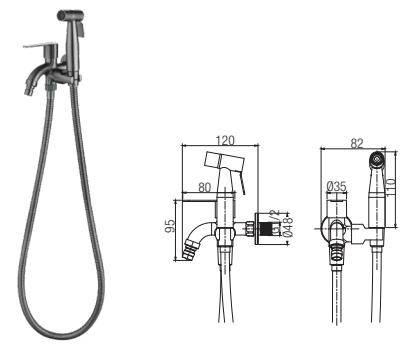

RM165.00

SFC-304-6006875-MB

Two Way Tap with Bidet Set 1.2m Flexible Hose

Material : Stainless Steel SUS 304
 Finishing : -
 Packing : 1set/box | 24set/carton

RM200.00

SFC-304-6003959-GM

Two Way Tap with Bidet Set 1.2m Flexible Hose