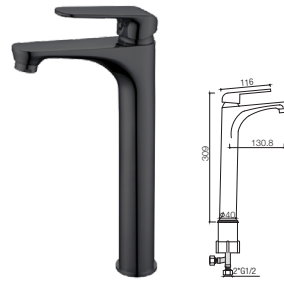

SWP-BT-6980
BATHTUB

Size : 1100x700x660mm

RM4,000.00

SWP-BT-6945
BATHTUB

Size : 1520x730x550mm

RM5,000.00

FBP-130

Full Pedestal

Size : 190x160x690mm

RM204.00

Brass Mixer Series(Chrome)

SWP-B-2930
Basin Pillar Tap -Mixer
1 set/box 10 sets/ctn

RM530.00

SWP-B-2931
Basin Pillar Tap -Mixer
1 set/box 10 sets/ctn

RM578.00

SWP-B-2932
Basin Pillar Tap -Mixer
1 set/box 10 sets/ctn

RM632.00

SWP-B-2933
Basin Pillar Tap -Mixer
1 set/box 10 sets/ctn

RM600.00

SWP-B-2934
Basin Pillar Tap -Mixer
1 set/box 10 sets/ctn

RM600.00

SWP-B-2924
Basin Pillar Tap -Mixer(Gold)
1 set/box 10 sets/ctn

RM500.00