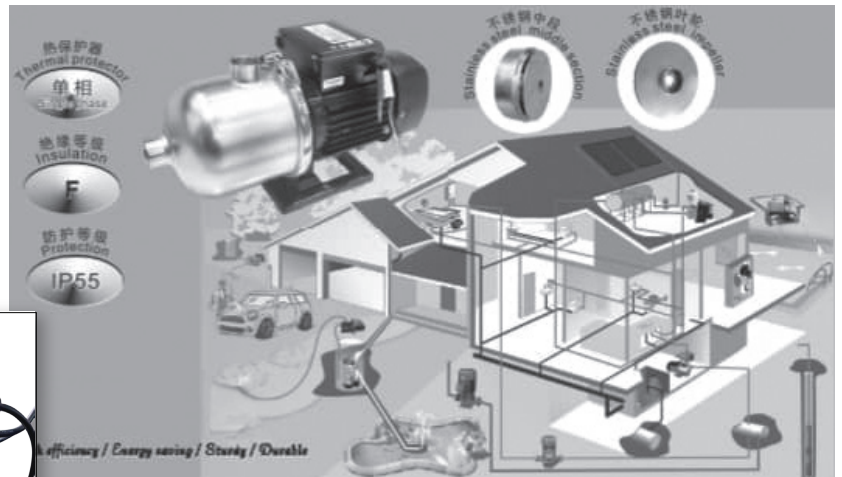

S-Trap : 250mm roughing-in

P-Trap : 180mm roughing-in

RM1500.00

Stainless Steel Booster Pump

APPLICATION:

- Water treatment processes.
- Industrial cleaner.
- Water boosting on process, heating and cooling for industrial process.
- Air-conditioning system, Air freshening, heater device (soft water).
- Fertilization / metering system.
- Water supply and boosting (drinking water, light chlorine water).