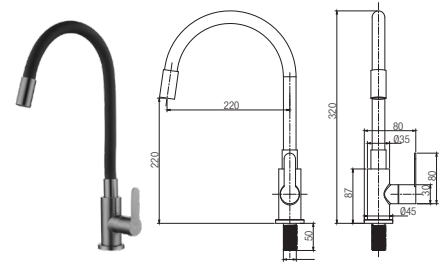

SFC-304-6003943-MB

Flexible Kitchen Pillar Sink Tap

Material : Stainless Steel SUS 304

Finishing : -

Packing : 1set/box | 18set/carton

RM190.00

SFC-304-6003943-GM

Flexible Kitchen Pillar Sink Tap