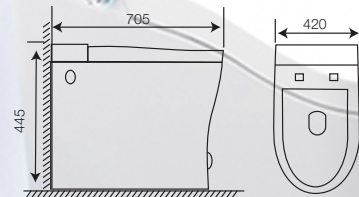

Naturally Touch

The curved line design has a soft visual appearance and is more beautiful and beautiful.

Intelligent Water Closet

Low Pressure Use

WC-1015-S250mm
Intelligent Water Closet with Tank

RM6800.00