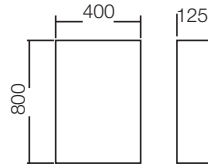

Aluminium Bathroom Mirror Box

SMB-804013BA
Bathroom Mirror Box
Size : 400x125x800
Material : Aluminium
Finishing : Black
Packing : 1set/Box
Price : **RM300**