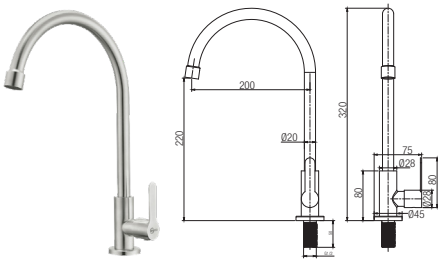

Fully Stainless steel SUS304 with DIY Packing

SFC-304-6003965-SS
Kitchen Pillar Sink Tap

Material : Stainless Steel SUS 304
Finishing : -
Packing : 1set/box | 20set/carton

RM55.00