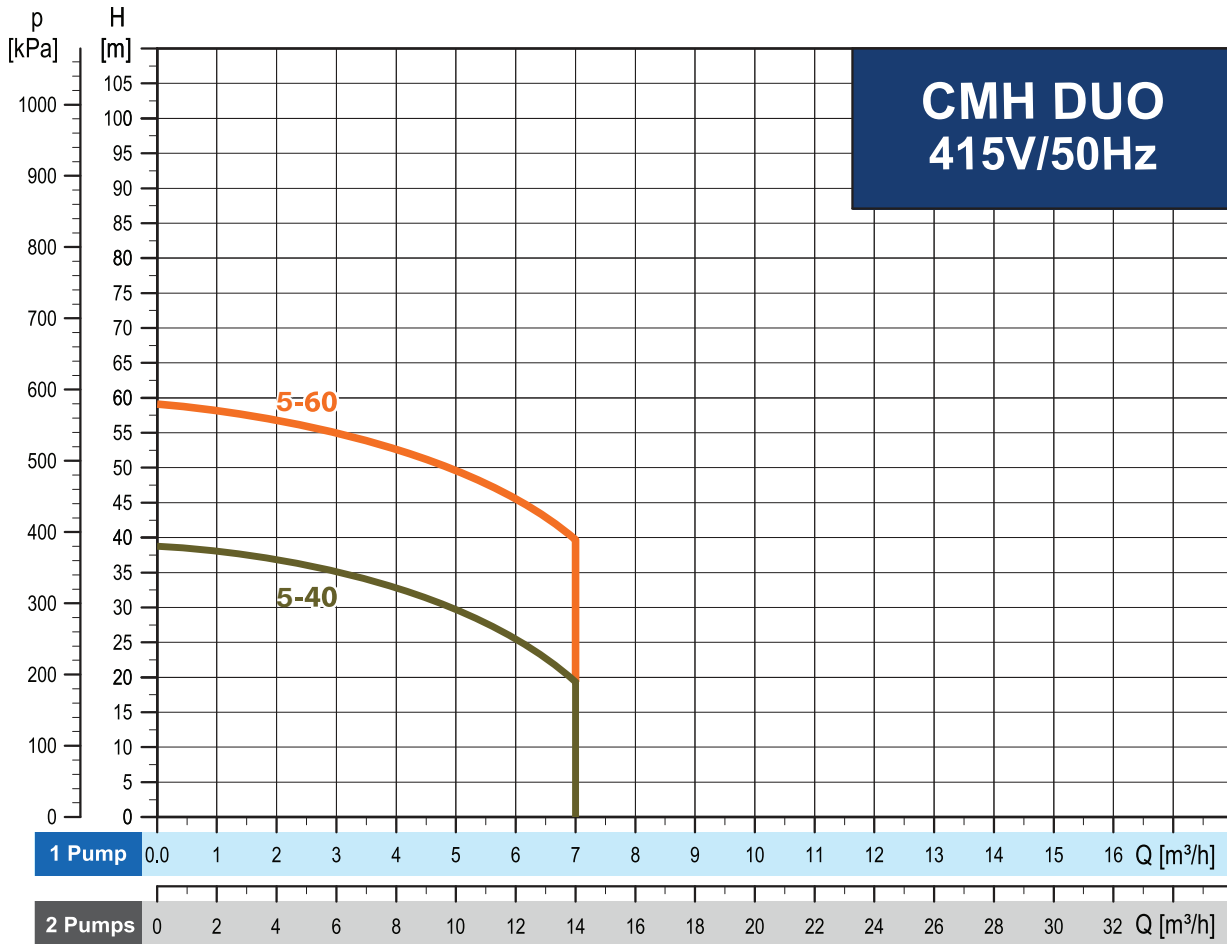

Performance table

Model	Power (p ₂)		Q (m ³ /h)	2.0	3.0	4.0	5.0	6.0	7.0	8.0	Inlet	Outlet	Suitable for	List Price
	kW	HP												
SMF5-40T-PDH30	0.75	1.0	H	36	33	30	26	20	13	9	1¼"	1"	⊕⊕⊕⊕⊕⊕⊕⊕	RM4500
SMF5-60T-PDH30	1.1	1.5	(m)	53	50	45	40	33	24	20	1¼"	1"	⊕⊕⊕⊕⊕⊕⊕⊕	RM4800