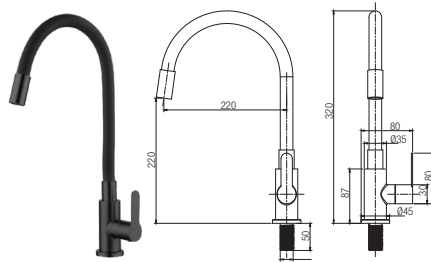

RM200.00

Fully Stainless steel SUS304 with DIY Packing

SFC-304-6003943-SS

Flexible Kitchen Pillar Sink Tap

Material : Stainless Steel SUS 304

Finishing : -

Packing : 1set/box | 18set/carton

RM160.00