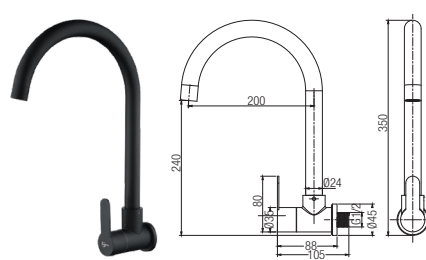

SFC-304-6003941-MB
Kitchen Wall Sink Tap

Material : Stainless Steel SUS 304
Finishing : -
Packing : 1set/box | 20set/carton

RM159.00