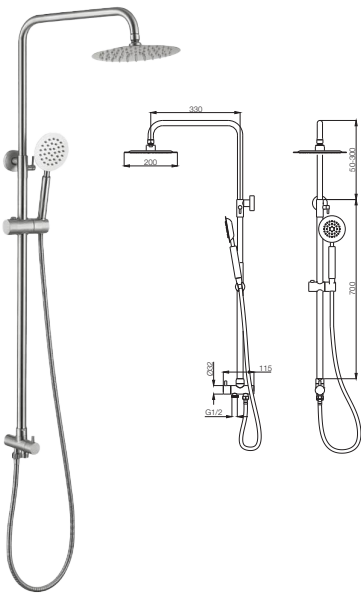

Mirror : 400(w) x 480(h) mm

Material : Aluminium

RM800.00

Bathroom Fittings

SFC-6003950

Flexible Hose Kitchen Pillar Sink Tap

Material : Stainless Steel SUS304

Finishing : SS

Size : 235x60mm

Packing : 1set/Box | 14sets/ctn

RM160.00

SBF-6003950-BK

Flexible Hose Kitchen Pillar Sink Tap

Material : Stainless Steel SUS304

Finishing : Black

Size : 235x60mm

Packing : 1set/Box | 14sets/ctn

RM180.00

SSP-6005502SS

2 Way Bath Shower Set for Water Heater

Material : Stainless Steel SUS304

Finishing : SS

Size : 235x60mm

Packing : 1set/Box | 14sets/ctn