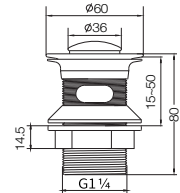

SWPW-ABS-W83A

ABS Waste Plastic Pop Up Drain with Overflow Basin

Packing : 1set/box 100set/carton

RM20.00