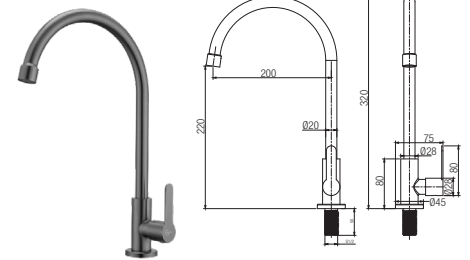

SFC-304-6003965-GM
Kitchen Pillar Sink Tap

Material : Stainless Steel SUS 304
Finishing : -
Packing : 1set/box | 20set/carton

RM95.00