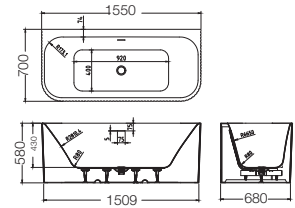

SMB-806013WA
 Bathroom Mirror Box
 Size : 600x125x800
 Material : Aluminium
 Finishing : White
 Packing : 1set/Box
 Price : **RM340**

Aluminium Bathroom Mirror Box

SMB-808013BA
 Bathroom Mirror Box
 Size : 800x125x800
 Material : Aluminium
 Finishing : Black
 Packing : 1set/Box
 Price : **RM480**

SMB-808013WA
 Bathroom Mirror Box
 Size : 800x125x800
 Material : Aluminium
 Finishing : White
 Packing : 1set/Box
 Price : **RM480**

Bathtub

SWP-BT-1905
BATHTUB

Size : 1535x750x550mm

RM10,000.00

SWP-BT-6957
BATHTUB

Size : 1700x730x670mm

RM8,000.00

SWP-BT-6817
BATHTUB

Size : 1550x700x580mm

RM6,000.00

SWP-BT-6815
BATHTUB

Size : 1700x800x620mm

RM6,500.00

SWP-BT-6980
BATHTUB

Size : 1100x700x660mm

RM4,000.00

SWP-BT-6945
BATHTUB

Size : 1520x730x550mm

RM5,000.00

FBP-130

Full Pedestal