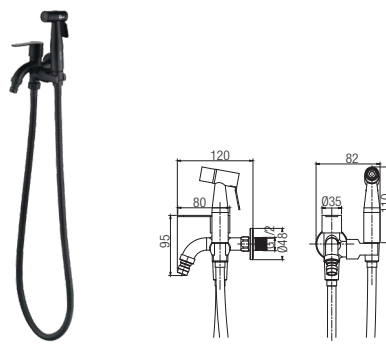

SFC-304-6006875-MB

Two Way Tap with Bidet Set 1.2m Flexible Hose

Material : Stainless Steel SUS 304
Finishing : -
Packing : 1set/box | 24set/carton

RM200.00