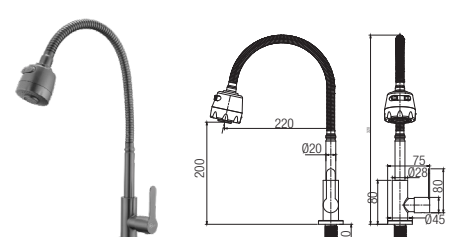

SFC-304-6003974-GM
Flexible Hose Kitchen Pillar Sink Tap

Material : Stainless Steel SUS 304
Finishing : -
Packing : 1set/box | 20set/carton

RM130.00