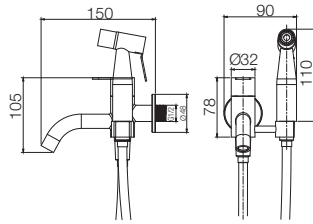

RM900.00

SWBC-A6621

- Main Cabinet : 610(w) x 470(d) x 440(h)
- Ceramic Basin : 610(w) x 470(d) x 170(h)
- Mirror : 550(w) x 600(h) x 130(d)
- Material : Aluminium
- Features : Aluminium 16mm Panel
- Colour : White

RM1200.00

Spray Bidet Set

100% Stainless Steel **SUS304**

SWP-SS-304-7975-SS
 Extra Big Two way Tap with
 Bidet Set 1.2m Flexible Hose-SS
 Packing : 1set/box 36set/carton

RM220.00

SWP-SS-304-7975-MB
 Extra Big Two way Tap with
 Bidet Set 1.2m Flexible Hose -
 Matt Black
 Packing : 1set/box 36set/carton