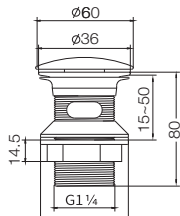

Accessories Series

SWPW-ABS-W82UA

ABS Waste Pop Up Drain with Overflow Basin

Packing : 1set/box 100set/carton

RM25.00