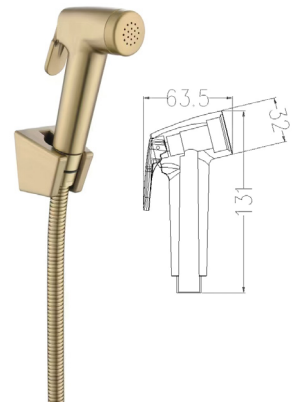

SWSB-ABS-365-G
Spray Bidet Set c/w Holder &
1.2mm Flexible Hose(Gold)
Quantity : 1set/boxl 50set/ctn

RM120.00