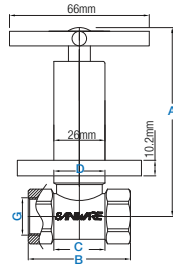

Stop Cock

Code	Size	Unit Price	Packing
SWSC 1112-X-FT BLK	15mm (1/2")	RM100.00	1 set/box | 60 sets/ctn
SWSC 1113-X-FT BLK	20mm (3/4")	RM120.00	1 set/box | 60 sets/ctn
SWSC 1114-X-FT BLK	25mm (1")	RM140.00	1 set/box | 50 sets/ctn

G	A	B	C	D
1/2"	116mm	56mm	28mm	26mm
3/4"	117mm	64mm	31mm	26mm
1"	120mm	70mm	31.3mm	32mm

Rain Shower

RM240.00