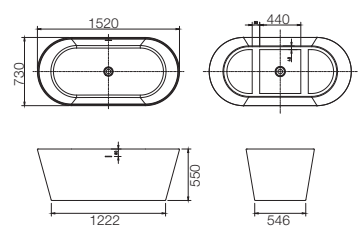

SMB-808013WA
 Bathroom Mirror Box
 Size : 800x125x800
 Material : Aluminium
 Finishing : White
 Packing : 1set/Box
 Price : **RM480**

Bathtub

SWP-BT-1905
BATHTUB

Size : 1535x750x550mm

RM10,000.00

SWP-BT-6957
BATHTUB

Size : 1700x730x670mm

RM8,000.00

SWP-BT-6817
BATHTUB

Size : 1550x700x580mm

RM6,000.00

SWP-BT-6815
BATHTUB

Size : 1700x800x620mm

RM6,500.00

SWP-BT-6980
BATHTUB

Size : 1100x700x660mm

RM4,000.00

SWP-BT-6945
BATHTUB

Size : 1520x730x550mm

RM5,000.00

FBP-130

Full Pedestal

Size : 190x160x690mm

RM204.00

Brass Mixer Series(Chrome)

SWP-B-2930
Basin Pillar Tap -Mixer
1 set/box 10 sets/ctn

RM530.00

SWP-B-2931
Basin Pillar Tap -Mixer
1 set/box 10 sets/ctn

RM578.00

SWP-B-2932
Basin Pillar Tap -Mixer
1 set/box 10 sets/ctn