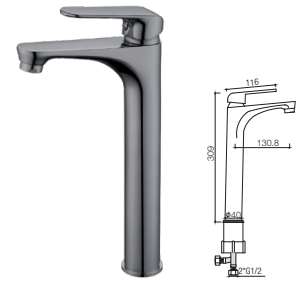

SWP-BT-6980
BATHTUB

Size : 1100x700x660mm

RM4,000.00

SWP-BT-6945
BATHTUB

Size : 1520x730x550mm

RM5,000.00

FBP-130

Full Pedestal

Size : 190x160x690mm

RM204.00

Brass Mixer Series(Chrome)

SWP-B-2930
Basin Pillar Tap -Mixer
1 set/box 10 sets/ctn

RM530.00

SWP-B-2931
Basin Pillar Tap -Mixer
1 set/box 10 sets/ctn

RM578.00

SWP-B-2932
Basin Pillar Tap -Mixer
1 set/box 10 sets/ctn

RM632.00

SWP-B-2933
Basin Pillar Tap -Mixer
1 set/box 10 sets/ctn

RM600.00

SWP-B-2934
Basin Pillar Tap -Mixer
1 set/box 10 sets/ctn

RM600.00

SWP-B-2924
Basin Pillar Tap -Mixer(Gold)
1 set/box 10 sets/ctn

RM500.00