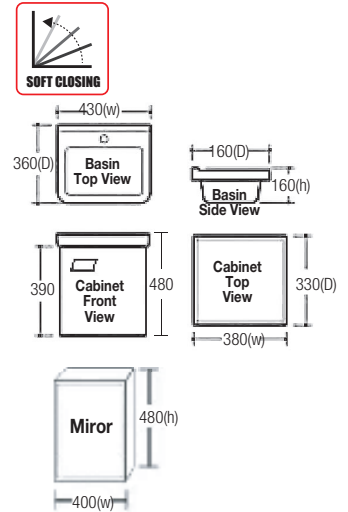

SBC-600410A

Bathroom Cabinet Set

Main Cabinet : 380(w)x330(d)x390(h)mm

Ceramic : 430(w)x330(d)x160(h)mm

Basin : 430(w) x 480(h)mm

Material : Aluminium

RM800.00