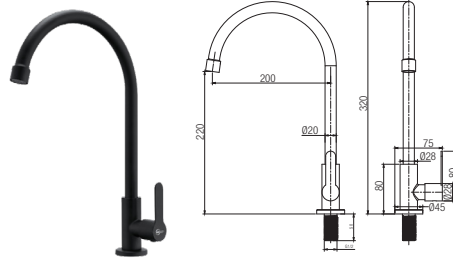

RM95.00

Fully Stainless steel SUS304 with DIY Packing

SFC-304-6003965-SS
Kitchen Pillar Sink Tap

Material : Stainless Steel SUS 304
Finishing : -
Packing : 1set/box | 20set/carton

RM55.00

SFC-304-6003965-MB
Kitchen Pillar Sink Tap