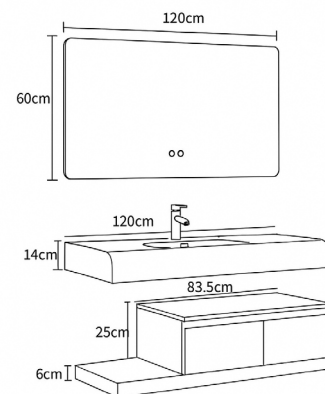

Specifications:

- **Mirror** : 120cm (W) x 60cm (H) - LED with tri-color & anti-fog
- **Countertop** : 120cm (W) x 14cm (H) - Quartz stone basin
- **Cabinet** : 83.5cm (W) x 25cm (H) with drawer
- **Bottom shelf** : 6cm (H)