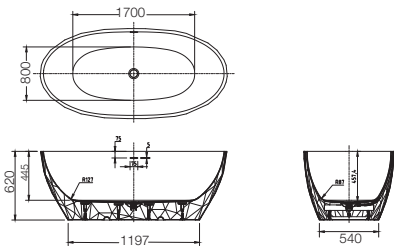

SMB-808013WA
 Bathroom Mirror Box
 Size : 800x125x800
 Material : Aluminium
 Finishing : White
 Packing : 1set/Box
 Price : **RM480**

Bathtub

SWP-BT-1905
BATHTUB

Size : 1535x750x550mm

RM10,000.00

SWP-BT-6957
BATHTUB

Size : 1700x730x670mm

RM8,000.00

SWP-BT-6817
BATHTUB

Size : 1550x700x580mm

RM6,000.00

SWP-BT-6815
BATHTUB

Size : 1700x800x620mm

RM6,500.00

SWP-BT-6980
BATHTUB

Size : 1100x700x660mm

RM4,000.00

SWP-BT-6945
BATHTUB

Size : 1520x730x550mm

RM5,000.00

FBP-130

Full Pedestal

Size : 190x160x690mm

RM204.00

Brass Mixer Series(Chrome)

SWP-B-2930
Basin Pillar Tap -Mixer
1 set/box 10 sets/ctn

RM530.00

SWP-B-2931
Basin Pillar Tap -Mixer
1 set/box 10 sets/ctn

RM578.00

SWP-B-2932
Basin Pillar Tap -Mixer
1 set/box 10 sets/ctn