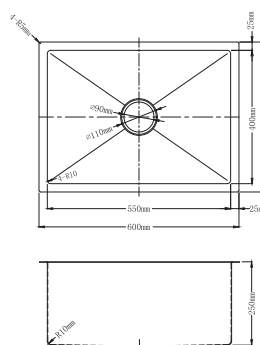

The meteorite embossed material has embossed textures on both front and back sides, which increases the product density and improves the physical scratch resistance by 48%.

Upgraded meteorite double-sided embossing
Fine texture, double scratch resistance