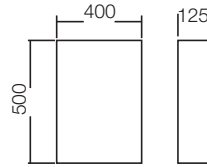

Aluminium Bathroom Mirror Box

- SUS304 Hinge
- Direct Screw to Install
- Easy installation

SMB-504013BA
 Bathroom Mirror Box
 Size : 400x125x500
 Material : Aluminium
 Finishing : Black
 Packing : 1set/Box
 Price : **RM190**

SMB-504013WA
 Bathroom Mirror Box
 Size : 400x125x500
 Material : Aluminium
 Finishing : White
 Packing : 1set/Box
 Price : **RM190**

SMB-604513BA
 Bathroom Mirror Box
 Size : 450x125x600
 Material : Aluminium
 Finishing : Black
 Packing : 1set/Box
 Price : **RM235**