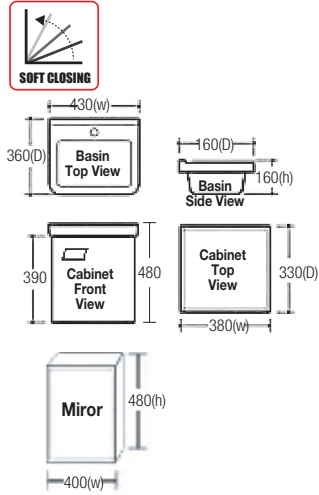

Kitchen Tap

drain basin

Sliderble Chopping Board

slidable Colander

Bathroom Cabinet

SBC-600407A

Bathroom Cabinet Set

Main Cabinet : 380(w) x 330(D) x 390(h) mm