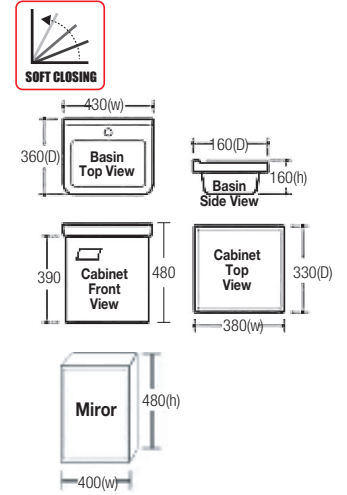

Kitchen Tap

drain basin

Sliderble Chopping Board

slidable Colander

Bathroom Cabinet

SBC-600407A

Bathroom Cabinet Set

Main Cabinet : 380(w) x 330(D) x 390(h) mm

Ceramic Basin : 430(w) x 360(D) x 160(h) mm

Mirror : 400(w) x 480(h) mm

Material : Aluminium

RM800.00

SBC-600408A

Bathroom Cabinet Set

Main Cabinet : 380(w) x 330(D) x 390(h) mm

Ceramic Basin : 430(w) x 360(D) x 160(h) mm