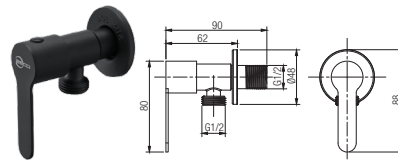

Fully Stainless steel SUS304 with DIY Packing

SFC-304-6003971-SS

Angle Valve

Material : Stainless Steel SUS 304
 Finishing : -
 Packing : 1set/box | 100set/carton

RM19.00

SFC-304-6003971-MB

Angle Valve

Material : Stainless Steel SUS 304
 Finishing : -
 Packing : 1set/box | 100set/carton

RM29.00

SFC-304-6003971-GM

Angle Valve

Material : Stainless Steel SUS 304
 Finishing : -
 Packing : 1set/box | 100set/carton

RM39.00

SFC-304-6006875-SS

Two Way Tap with Bidet Set 1.2m Flexible Hose

Material : Stainless Steel SUS 304
 Finishing : -
 Packing : 1set/box | 24set/carton