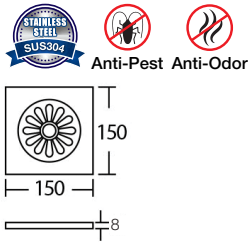

Floor Grating

SWFG-SS-304-6608

SUS304 FLOOR GRATING

Size : 150 x 150 x 0.8mm
Packing : 1 set/box | 100set/ctn

RM35.00