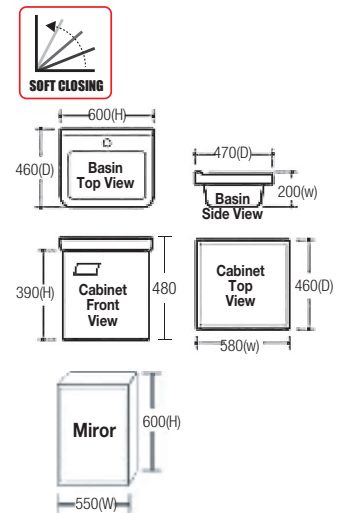

Bathroom Cabinet Set-White

Main Cabinet : 580(W)x460(D)x390(H)mm

Ceramic Basin : 600(W)x470(D)x200(H)mm

Mirror : 550(W) x 127(D)x600(H)mm

Material : Aluminium

RM1300.00

SBC-600608A

Bathroom Cabinet Set-Black