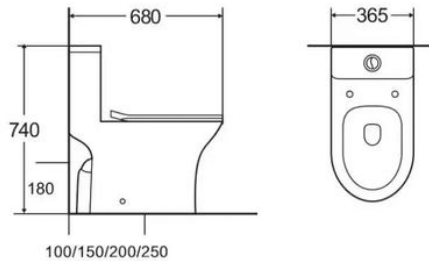

WC-2093A-BLK

Washdown one-piece Closet

Size : 680x365x740mm

S-Trap : 200/250mm roughing-in

RM1640.00