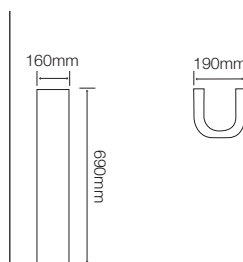

SMB-808013WA
 Bathroom Mirror Box
 Size : 800x125x800
 Material : Aluminium
 Finishing : White
 Packing : 1set/Box
 Price : **RM480**

Bathtub

SWP-BT-1905
BATHTUB

Size : 1535x750x550mm

RM10,000.00

SWP-BT-6957
BATHTUB

Size : 1700x730x670mm

RM8,000.00

SWP-BT-6817
BATHTUB

Size : 1550x700x580mm

RM6,000.00

SWP-BT-6815
BATHTUB

Size : 1700x800x620mm

RM6,500.00

SWP-BT-6980
BATHTUB

Size : 1100x700x660mm

RM4,000.00

SWP-BT-6945
BATHTUB

Size : 1520x730x550mm

RM5,000.00

FBP-130

Full Pedestal

Size : 190x160x690mm

RM204.00

Brass Mixer Series(Chrome)

SWP-B-2930
Basin Pillar Tap -Mixer
1 set/box 10 sets/ctn

RM530.00

SWP-B-2931
Basin Pillar Tap -Mixer
1 set/box 10 sets/ctn

RM578.00

SWP-B-2932
Basin Pillar Tap -Mixer
1 set/box 10 sets/ctn