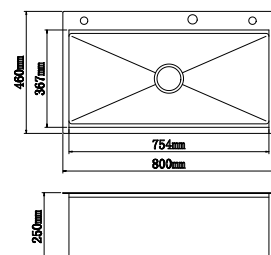

SWP-KS-250-8046-SBK

Nano Black Metal
Single Bowl Kitchen Sink(Magma)
Size: 800 x 460 x 250mm
Thickness: 3mm x 1mm
Finishing: SUS304
1 set/box | 1set/ctn

RM2000.00