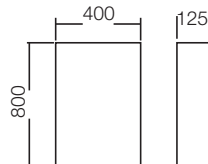

SMB-804013WA
Bathroom Mirror Box
Size : 400x125x800
Material : Aluminium
Finishing : White
Packing : 1set/Box
Price : **RM300**