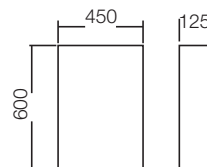

Aluminium Bathroom Mirror Box

- SUS304 Hinge
- Direct Screw to Install
- Easy installation

SMB-504013BA
 Bathroom Mirror Box
 Size : 400x125x500
 Material : Aluminium
 Finishing : Black
 Packing : 1set/Box
 Price : **RM190**

SMB-504013WA
 Bathroom Mirror Box
 Size : 400x125x500
 Material : Aluminium
 Finishing : White
 Packing : 1set/Box
 Price : **RM190**

SMB-604513BA
 Bathroom Mirror Box
 Size : 450x125x600
 Material : Aluminium
 Finishing : Black
 Packing : 1set/Box
 Price : **RM235**