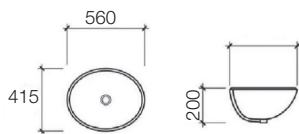

RM435.00

WB-469-G
Gold Art Basin
Size : 500x400x140mm
Above Counter Mounting

RM508.00

WB-308
Under Counter Basin
Size : 560 x 415 x 200mm

RM350.00

WB-312
Under Counter Basin
Size : 610x380x185mm

RM450.00

Water Closet