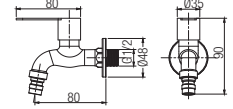

SFC-304-6003967-GM

Wall Basin Pillar Tap

Material : Stainless Steel SUS 304

Finishing : -

Packing : 1set/box | 100set/carton

RM55.00