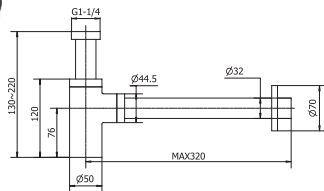

SWS-ABS-BT-34

32mm Bottom Tap

Packing : 1set/box 20set/carton

RM60.00