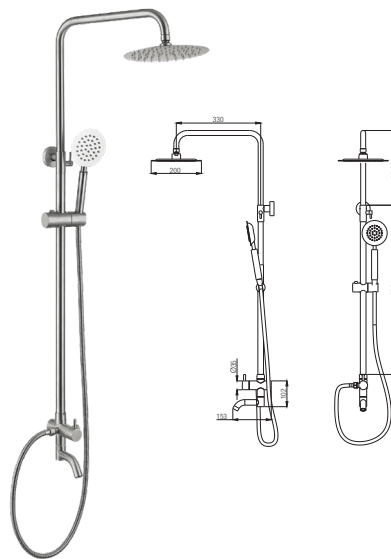

Size : 235x60mm

Packing : 1set/Box | 14sets/ctn

RM160.00

SBF-6003950-BK

Flexible Hose Kitchen Pillar Sink Tap

Material : Stainless Steel SUS304

Finishing : Black

Size : 235x60mm

Packing : 1set/Box | 14sets/ctn

RM180.00

SSP-6005502SS

2 Way Bath Shower Set for Water Heater

Material : Stainless Steel SUS304

Finishing : SS

Size : 235x60mm

Packing : 1set/Box | 14sets/ctn

RM300.00

SSP-6005503SS

3 Way Bath Shower Set for Water Heater

Material : Stainless Steel SUS304

Finishing : SS

Size : 235x60mm

Packing : 1set/Box | 14sets/ctn

RM400.00