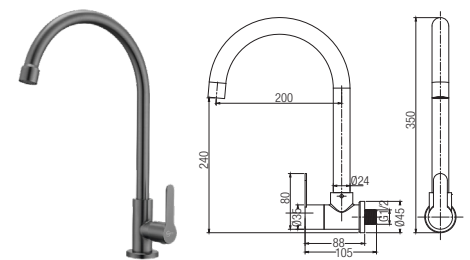

SFC-304-6003941-GM
Kitchen Wall Sink Tap

Material : Stainless Steel SUS 304
Finishing : -
Packing : 1set/box | 20set/carton

RM169.00