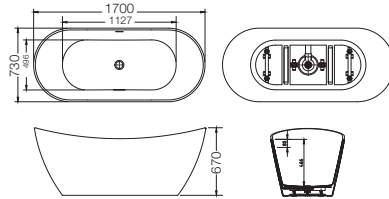

SMB-806013WA
 Bathroom Mirror Box
 Size : 600x125x800
 Material : Aluminium
 Finishing : White
 Packing : 1set/Box
 Price : **RM340**

Aluminium Bathroom Mirror Box

SMB-808013BA
 Bathroom Mirror Box
 Size : 800x125x800
 Material : Aluminium
 Finishing : Black
 Packing : 1set/Box
 Price : **RM480**

SMB-808013WA
 Bathroom Mirror Box
 Size : 800x125x800
 Material : Aluminium
 Finishing : White
 Packing : 1set/Box
 Price : **RM480**

Bathtub

SWP-BT-1905
BATHTUB

Size : 1535x750x550mm

RM10,000.00

SWP-BT-6957
BATHTUB

Size : 1700x730x670mm

RM8,000.00

SWP-BT-6817
BATHTUB

Size : 1550x700x580mm

RM6,000.00

SWP-BT-6815
BATHTUB

Size : 1700x800x620mm

RM6,500.00

SWP-BT-6980
BATHTUB

Size : 1100x700x660mm

RM4,000.00

SWP-BT-6945
BATHTUB

Size : 1520x730x550mm

RM5,000.00

FBP-130

Full Pedestal