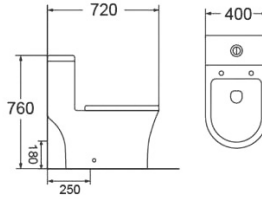

Finishing : bk

Packing : 5set/ctn

RM850.00

Water Closet

Single Hole Flushing

WC-2300-S250mm

One-piece Washdown Closet

Size : 720x400x760mm