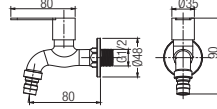

SFC-304-6003967-MB

Wall Basin Pillar Tap

Material : Stainless Steel SUS 304

Finishing : -

Packing : 1set/box | 100set/carton

RM45.00