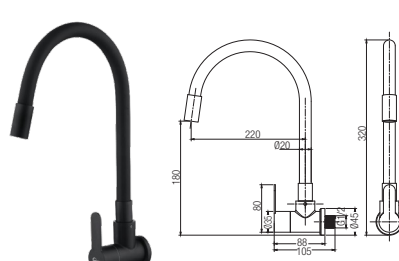

SFC-304-6003942-MB
Flexible Kitchen Wall Sink Tap

Material : Stainless Steel SUS 304
Finishing : -
Packing : 1set/box | 20set/carton

RM190.00