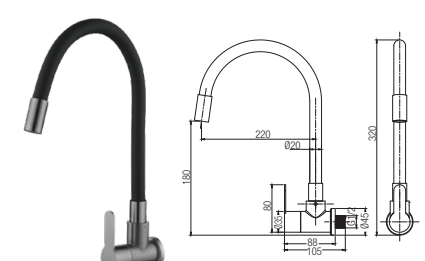

SFC-304-6003942-GM
Flexible Kitchen Wall Sink Tap

Material : Stainless Steel SUS 304
Finishing : -
Packing : 1set/box | 20set/carton

RM200.00