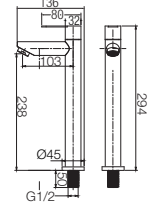

Packing : 1set/box | 40set/carton

RM69.00

SFC-304-6003959-MB

Tall Basin Pillar Tap

Material : Stainless Steel SUS 304

Finishing : -

Packing : 1set/box | 40set/carton

RM99.00