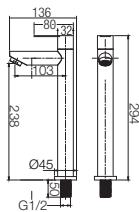

SFC-304-6003959-SS

Tall Basin Pillar Tap

Material : Stainless Steel SUS 304

Finishing : -

Packing : 1set/box | 40set/carton

RM69.00