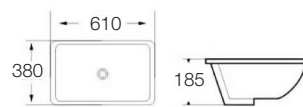

RM435.00

WB-469-G
Gold Art Basin
Size : 500x400x140mm
Above Counter Mounting

RM508.00

WB-308
Under Counter Basin
Size : 560 x 415 x 200mm

RM350.00

WB-312
Under Counter Basin
Size : 610x380x185mm

RM450.00

Water Closet

Simple Side knob

Built In Water Washing

Hand Flushing Button

Kick Flush

No need To Plug In

WC-1003-S250mm

Tankless Siphonic One-piece Closet

Size : 700 x 385 x 445mm