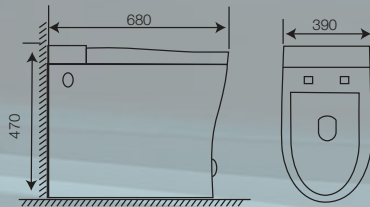

Ceramic socket size