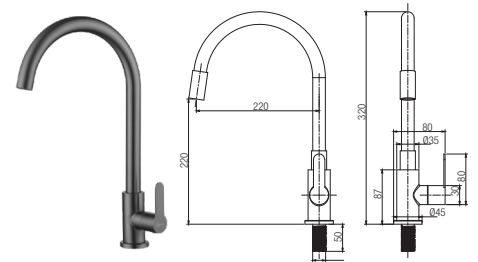

SFC-304-6003940-GM
Kitchen Pillar Sink Tap

Material : Stainless Steel SUS 304
Finishing : -
Packing : 1set/box | 18set/carton

RM169.00