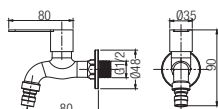

SFC-304-6003959-GM

Tall Basin Pillar Tap

Material : Stainless Steel SUS 304

Finishing : -

Packing : 1set/box | 40set/carton

RM109.00

SFC-304-6003967-SS

Wall Basin Pillar Tap