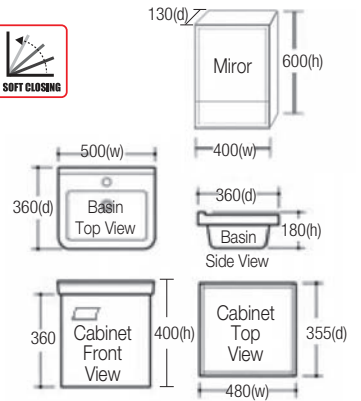

SWBC-SS6506

Bathroom Cabinet Set c/w Water Tap (480x355x400mm)

Main cabinet: 480(w)x355(d)x400(h)mm

Ceramic Basin: 500(w)x360(d)x180(h)mm

Mirror: 400(w)x130(d)x600(h)mm

Included in Set:

Pop-Up Waste: SWP-SS-304-81A

Water Tap: SWS-SS-304-61

Material: Stainless Steel

Feature: -SUS304 Hinge
-3 side same surface colour
-Stainless Steel SUS304 Mirror Box
-Anti Crack Mirror Box

RM1800.00