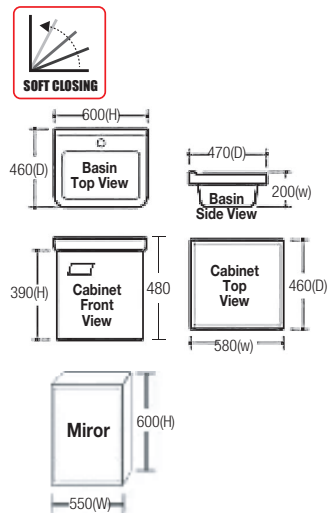

Bathroom Cabinet Set- Black

Main Cabinet : 380(W)x350(D)x390(H)mm

Ceramic Basin : 430(W)x360(D)x160(H)mm

Mirror : 400(W) x 470(H)mm

Shelf : 400(W)x100(H)mm

Material : Aluminium

RM800.00

SBC-600607A