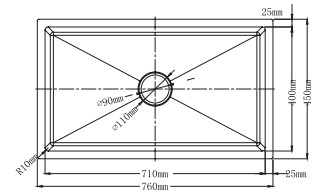

Scratch Resistant

Noise Reduction

Anti Fingerprint

Rust Resistant

Nano Single Bowl Kitchen Sink

SKS-230-7645-SSECO

Single Bowl Kitchen Sink with Waste

Size : 760x450x230mm

Thickness : 2.8+0.8mm

Finishing : ss

Packing : 5set/ctn

RM650.00

SKS-230-7645-BKECO

Single Bowl Kitchen Sink with Waste

Size : 760x450x230mm

Thickness : 2.8+0.8mm

Finishing : bk

Packing : 5set/ctn

RM850.00