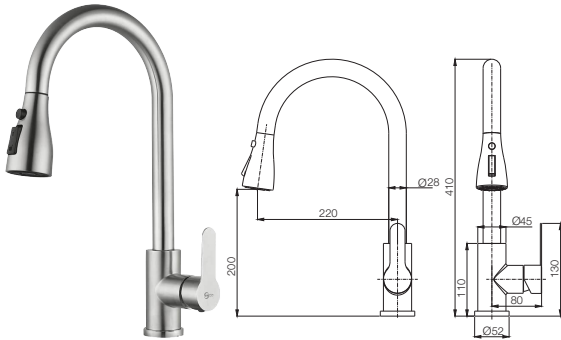

Kitchen Tap

drain basin

Sliderble Chopping Board

slidable Colander

Bathroom Cabinet

SBC-600407A

Bathroom Cabinet Set

Main Cabinet : 380(w) x 330(D) x 390(h) mm

Ceramic Basin : 430(w) x 360(D) x 160(h) mm

Mirror : 400(w) x 480(h) mm

Material : Aluminium

RM800.00

SBC-600408A

Bathroom Cabinet Set

Main Cabinet : 380(w) x 330(D) x 390(h) mm

Ceramic Basin : 430(w) x 360(D) x 160(h) mm

Mirror : 400(w) x 480(h) mm

Material : Aluminium

RM800.00

Bathroom Fittings

SFC-6003950

Flexible Hose Kitchen Pillar Sink Tap

Material : Stainless Steel SUS304

Finishing : SS