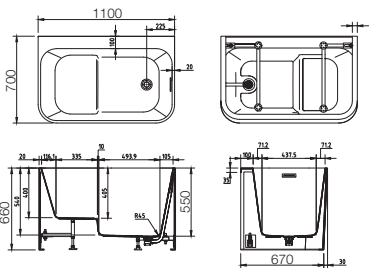

SMB-808013WA
 Bathroom Mirror Box
 Size : 800x125x800
 Material : Aluminium
 Finishing : White
 Packing : 1set/Box
 Price : **RM480**

Bathtub

SWP-BT-1905
BATHTUB

Size : 1535x750x550mm

RM10,000.00

SWP-BT-6957
BATHTUB

Size : 1700x730x670mm

RM8,000.00

SWP-BT-6817
BATHTUB

Size : 1550x700x580mm

RM6,000.00

SWP-BT-6815
BATHTUB

Size : 1700x800x620mm

RM6,500.00

SWP-BT-6980
BATHTUB

Size : 1100x700x660mm

RM4,000.00

SWP-BT-6945
BATHTUB

Size : 1520x730x550mm

RM5,000.00

FBP-130

Full Pedestal