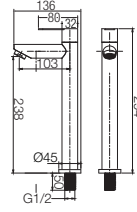

SFC-304-6003959-MB

Tall Basin Pillar Tap

Material : Stainless Steel SUS 304

Finishing : -

Packing : 1set/box | 40set/carton

RM99.00