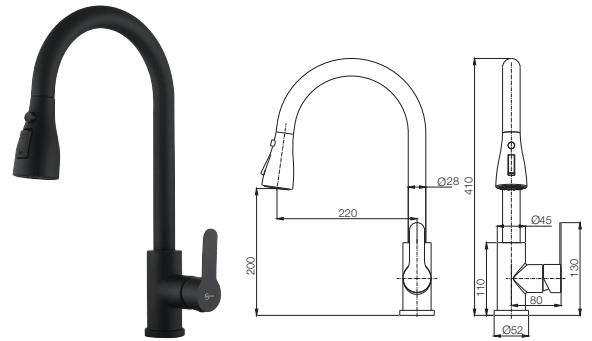

SBF-6003950-BK

Flexible Hose Kitchen Pillar Sink Tap

Material : Stainless Steel SUS304

Finishing : Black

Size : 235x60mm

Packing : 1set/Box | 14sets/ctn

RM180.00