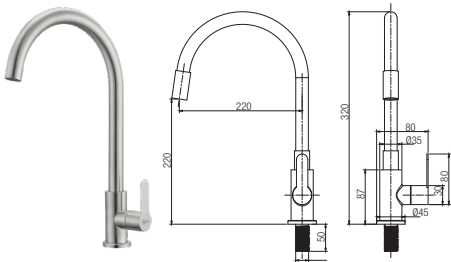

Fully Stainless steel SUS304 with DIY Packing

SFC-304-6003940-SS
Kitchen Pillar Sink Tap

Material : Stainless Steel SUS 304
Finishing : -
Packing : 1set/box | 18set/carton

RM129.00