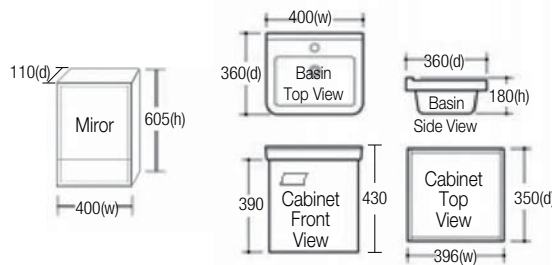

Material : Aluminium

RM800.00

BATHROOM CABINET SET

16mm
Panel

Aluminium
Material

*Excluding faucet

SWBC-A6413

Main Cabinet : 396(w) x 350(d) x 390(h)
 Ceramic Basin : 400(w) x 360(d) x 180(h)
 Mirror : 400(w) x 605(h) x 110(d)
 Material : Aluminium
 Features : Aluminium 16mm Panel
 Colour : Black