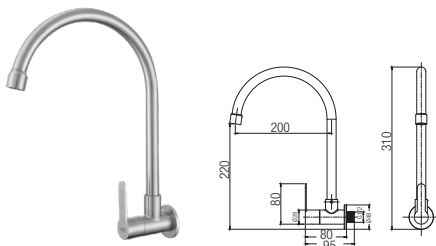

SFC-304-6003964

Kitchen Wall Sink Tap

Material : Stainless Steel SUS 304
Finishing : -
Packing : 1set | 16 set/carton

RM55.00