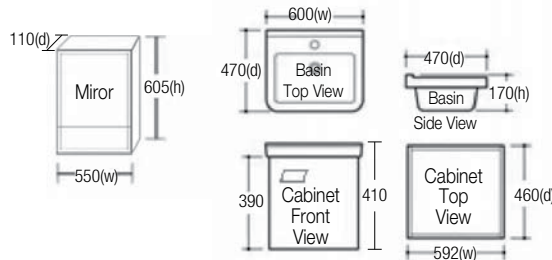

SWBC-A6619

Main Cabinet : 592(w) x 460(d) x 390(h)
Ceramic Basin : 600(w) x 470(d) x 170(h)
Mirror : 550(w) x 605(h) x 110(d)
Material : Aluminium
Features : Aluminium 16mm Panel
Colour : Black

RM1266.00