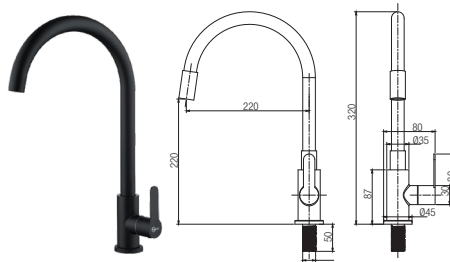

RM130.00

Fully Stainless steel SUS304 with DIY Packing

SFC-304-6003940-SS
Kitchen Pillar Sink Tap

Material : Stainless Steel SUS 304
Finishing : -
Packing : 1set/box | 18set/carton

RM129.00

SFC-304-6003940-MB
Kitchen Pillar Sink Tap