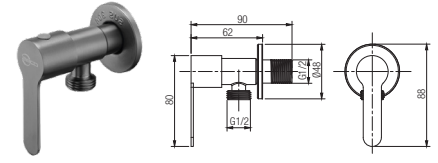

Fully Stainless steel SUS304 with DIY Packing

SFC-304-6003971-SS

Angle Valve

Material : Stainless Steel SUS 304
 Finishing : -
 Packing : 1set/box | 100set/carton

RM19.00

SFC-304-6003971-MB

Angle Valve

Material : Stainless Steel SUS 304
 Finishing : -
 Packing : 1set/box | 100set/carton

RM29.00

SFC-304-6003971-GM

Angle Valve

Material : Stainless Steel SUS 304
 Finishing : -
 Packing : 1set/box | 100set/carton

RM39.00

SFC-304-6006875-SS

Two Way Tap with Bidet Set 1.2m Flexible Hose

Material : Stainless Steel SUS 304
 Finishing : -
 Packing : 1set/box | 24set/carton