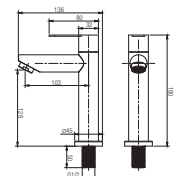

SFC-304-6003961-GM

Basin Pillar Tap

Material : Stainless Steel SUS 304

Finishing : -

Packing : 1set/box | 25set/carton

RM79.00