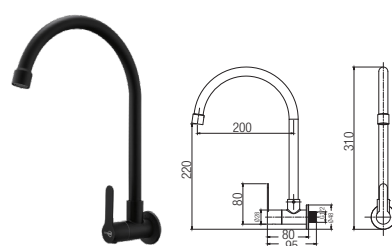

SFC-304-6003964-MB

Kitchen Wall Sink Tap

Material : Stainless Steel SUS 304
Finishing : -
Packing : 1set | 16 set/carton

RM85.00