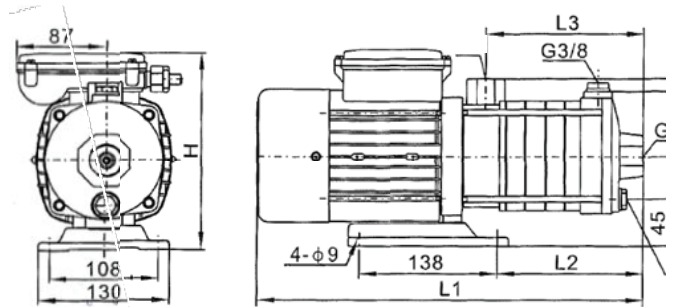

Intelligent Inverter Home Stainless Steel Booster Pump