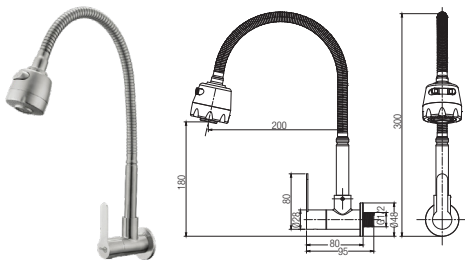

RM95.00

SFC-304-6003973-SS
Flexible Hose Kitchen Wall Sink Tap

Material : Stainless Steel SUS 304
Finishing : -
Packing : 1set/box | 18set/carton

RM80.00

SFC-304-6003973-MB
Flexible Hose Kitchen Wall Sink Tap