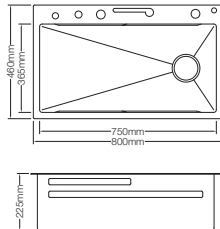

HANDMADE KITCHEN SINK

100% Genuine SUS304 stainless steel quality
*if found any of Saniware Kitchen Sink not comply with,
will compensate with 2 units of Saniware kitchen sinks.

COMPLETE SET

SWF-KS-225-8046-BKWF

Nano Black Single Bowl Kitchen Sink

Texture : Nano Pearl Rice Surface

Finishing : SUS304

Size : 800x460x220mm

Thickness : 3.3mm +1mm

RM2400.00

ACCESSORIES INCLUDED