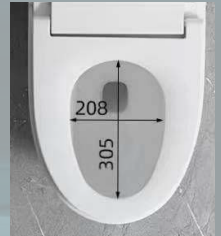

Cover seat ring size