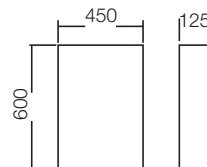

Aluminium Bathroom Mirror Box

- SUS304 Hinge
- Direct Screw to Install
- Easy installation

SMB-504013BA
 Bathroom Mirror Box
 Size : 400x125x500
 Material : Aluminium
 Finishing : Black
 Packing : 1set/Box
 Price : **RM190**

SMB-504013WA
 Bathroom Mirror Box
 Size : 400x125x500
 Material : Aluminium
 Finishing : White
 Packing : 1set/Box
 Price : **RM190**

SMB-604513BA
 Bathroom Mirror Box
 Size : 450x125x600
 Material : Aluminium
 Finishing : Black
 Packing : 1set/Box
 Price : **RM235**