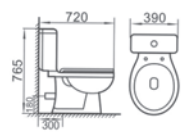

RM760.00

WC-2110A

Washdown Two-piece closet
 Size: 640 x 370 x 780mm
 S-trap-200mm Roughing-in
 -250mm Roughing-in

RM620.00

WC-2122A

Washdown Two-piece Closet
 Size: 720 x 390 x 765mm
 S-trap-250mm Roughing-in
 -300mm Roughing-in
 P-trap-180mm Roughing-in