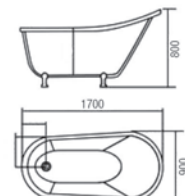

SWP-BT-8028
Bathtub with Mixer Tap
Size : 1500 x 750 x 750mm

RM8,500.00

Free Standing Bathtub

SWP-BTM-178B
(BLACK)
Free Standing Bathtub
1set/box | 1set/ctn

RM1973.00

SWP-BTM-178G
(GOLD)
Free Standing Bathtub
1set/box | 1set/ctn

RM2266.00

SWP-BTM-178RG
(ROSE GOLD)
Free Standing Bathtub
1set/box | 1set/ctn

RM2237.00

Jacuzzi Dimension

SWP-JC-7007
Size : 1500 x 1500 x 650mm

SWP-JC-227A
Size : 1800 x 1500 x 680mm

SWP-JC-7115
Size : 1700 x 850 x 600mm

SWP-JC-226A
Size : 1800 x 900 x 680mm

SWP-JC-7002
Size : 1700 x 1300 x 690mm

SWP-JC-7003 (L/R)
Size : 1700 x 900 x 690mm

SWP-JC-7124
Size : 1700 x 750 x 600mm

SWP-JC-7113
Size : 1480 x 1480 x 630mm

Bathtub Dimension

SWP-BT-007
Size : 1500 x 1500 x 640mm

SWP-BT-025
Size : 1600 x 700 x 600mm

SWP-BT-029
Size : 1720 x 850 x 600mm

SWP-BT-078
Size : 1800 x 900 x 800mm

SWP-BT-087
Size : 1700 x 800 x 600mm

SWP-BT-109
Size : 1700 x 810 x 680mm