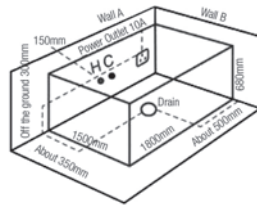

SWP-BT-8028
Bathtub with Mixer Tap
Size : 1500 x 750 x 750mm

RM8,500.00

Free Standing Bathtub

SWP-BTM-178B
(BLACK)
Free Standing Bathtub
1set/box | 1set/ctn

RM1973.00

SWP-BTM-178G
(GOLD)
Free Standing Bathtub
1set/box | 1set/ctn

RM2266.00

SWP-BTM-178RG
(ROSE GOLD)
Free Standing Bathtub
1set/box | 1set/ctn

RM2237.00

Jacuzzi Dimension

SWP-JC-7007
Size : 1500 x 1500 x 650mm

SWP-JC-227A
Size : 1800 x 1500 x 680mm

SWP-JC-7115
Size : 1700 x 850 x 600mm

SWP-JC-226A
Size : 1800 x 900 x 680mm

SWP-JC-7002
Size : 1700 x 1300 x 690mm

SWP-JC-7003 (L/R)
Size : 1700 x 900 x 690mm

SWP-JC-7124
Size : 1700 x 750 x 600mm

SWP-JC-7113
Size : 1480 x 1480 x 630mm

Bathtub Dimension

SWP-BT-007
Size : 1500 x 1500 x 640mm

SWP-BT-025
Size : 1600 x 700 x 600mm

SWP-BT-029
Size : 1720 x 850 x 600mm

SWP-BT-078
Size : 1800 x 900 x 800mm

SWP-BT-087
Size : 1700 x 800 x 600mm

SWP-BT-109
Size : 1700 x 810 x 680mm