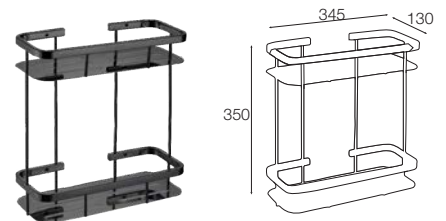

SBF-600906-B
Bathroom Wall Double Rectangle Basket (Black)
Material : Stainless Steel SUS304
Finishing : Black
Size : 345x350x130mm
Packing : 1set/Box | 24set/ctn

RM85.00