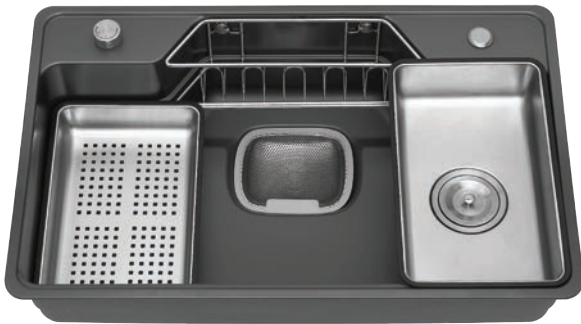

100% Genuine SUS304 stainless steel quality
*if found any of Saniware Kitchen Sink not comply with,
will compensate with 2 units of Saniware kichen sinks.

COMPLETE SET