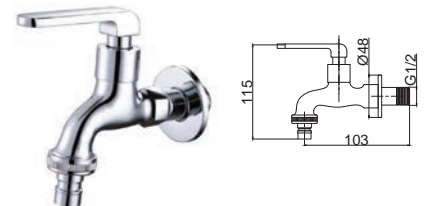

SWP-BR-3387A
Wall Bib Tap With
3/4" Hose Connector
8 Set/box | 72sets/ctn

RM87.00