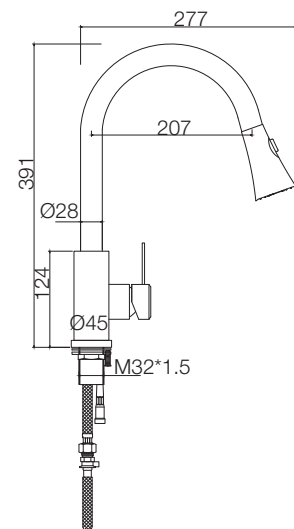

Premier Kitchen Tap Series

SWP-SS-304-3950

Flexible Hose Kitchen Pillar Sink Tap

1set/box | 10set/ctn

RM229.00

SWP-SS-304-3950-MB

Flexible Hose Kitchen Pillar Sink Tap - Matt Black

1set/box | 10set/ctn

RM260.00

SWP-SS-304-3950-G

Flexible Hose Kitchen Pillar Sink Tap - Gold

1set/box | 10set/ctn

RM330.00

SWP-SS-304-3950-RG

Flexible Hose Kitchen Pillar Sink Tap - Rose Gold

1set/box | 10set/ctn

RM330.00

SWP-SS-304-3950-GM

Flexible Hose Kitchen Pillar Sink Tap - Gun Metal

1set/box | 10set/ctn

RM330.00

3 WATER OUTPUT MODES

JET STREAM

SWEEP SPRAY

AQUA BLADE

FLEXIBLE HOSE