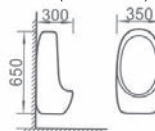

UB-609 UB-609 BI

Wall-Hung Urinal
Size: 350 x 300 x 650mm
TI (Top Inlet)
BI (back Inlet)

RM685.00