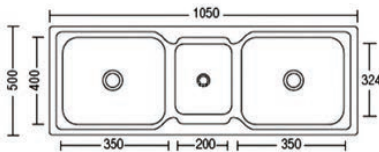

RM373.00

SKS-10646-SP
Single Bowl Kitchen Sink With Waste
Size : 1066 x 460 x 140mm
Thickness : 0.6mm
10 set/ctn

RM114.00

SKS-170-12050-SP
Double Bowl Kitchen Sink With Waste
Size: 1200 x 500 x 170mm
Thickness: 0.8mm
Finishing: Polish
1 set/box | 6 sets/ctn