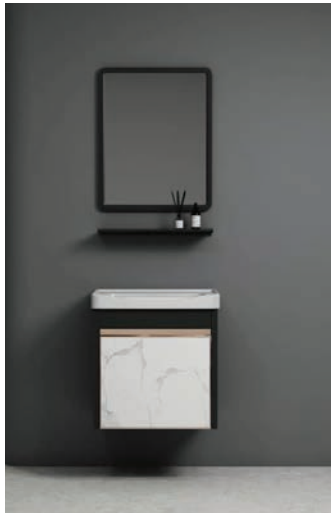

Code	Size	Unit Price
SWP-SSH-1412	120cm 10 set/box 50 sets/ctn	RM25.00
SWP-SSH-1415	150cm 10 set/box 50 sets/ctn	RM29.00
SWP-SSH-1418	180cm 10 set/box 50 sets/ctn	RM33.00

Bathroom Cabinet

SBC-600401A

Bathroom Cabinet Set