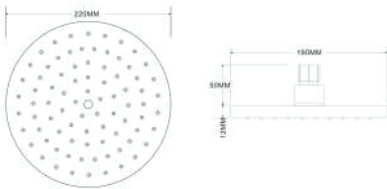

Rain Shower Series

RM93.00

RM73.00

RM89.00

Hand Shower Series

RM230.00

RM230.00

Rain Shower

RM120.00

RM120.00