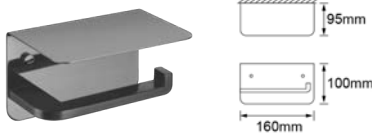

Bathroom Fittings

SWP-BF-8003-PB

Toilet Paper Holder

Material : Stainless Steel SUS304

Finishing : Polishing Black

Size : 160x100x95mm

Packing : 1set/Box | 20set/ctn

RM135.00