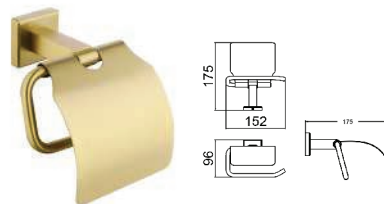

SWP-BF-7909-G

Toilet Paper Holder

Material: Stainless Steel SUS304

Finishing: Satin Gold

1set/box | 60set/ctn

RM190.00