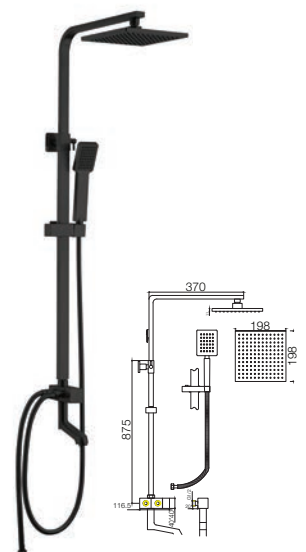

SWP-BSP-5505B
3 Way Bath Shower Set
for Water Heater Black
1set/box | 5sets/ctn
RM932.00