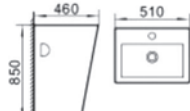

WB-210

Wall-Hung Basin
Size: 480 x 460 x 350mm

RM600.00

BP-231

Pedestal Basin
Size: 490 x 490 x 820mm

RM2250.00

BP-232

Pedestal Basin
Size: 510 x 460 x 850mm