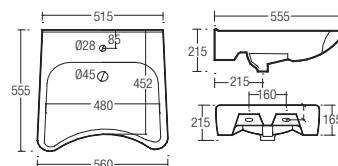

Handicap Basin
Size: 555 x 560 x 215mm

RM980.00

**WB-208G
SBP-208**

Wall-Hung Basin
Size: 520 x 450 x 490mm
Haft Pedestal
Size: 280mm(L) x 220(W) x 330mm(H)

RM264.00 - Basin

RM178.00 - Half Pedestal

Semi Recessed Basin