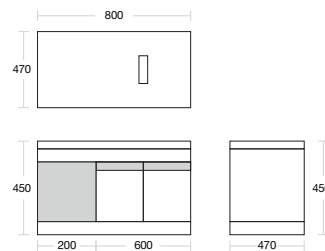

SWBC-C5602-BLK
Stainless Steel Cabinet &
Table Top (Black)
600 x 200 x 470 x 450mm

RM1900.00