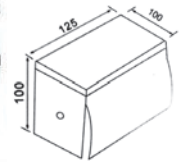

SWP-BF-1260

Toilet Paper Box

Material Stainless Steel SUS304

Finishing Chrome

1 set/box | 60 sets/ctn

RM88.00