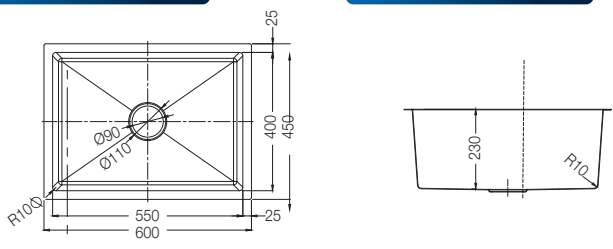

Nano Single Bowl Kitchen Sink

SKS-230-6045-SS
Size : 600 x 450 x 230mm
Thickness : 3mm + 1mm
Finishing : Silver
1 set/ctn
RM680.00

SKS-230-6045-BK
Size : 600 x 450 x 230mm
Thickness : 3mm + 1mm
Finishing : Black
1 set/ctn
RM800.00

SKS-230-6045-GD
Size : 600 x 450 x 230mm
Thickness : 3mm + 1mm
Finishing : Gold
1 set/ctn
RM850.00

SKS-230-6045-RD
Size : 600 x 450 x 230mm
Thickness : 3mm + 1mm
Finishing : Rose Gold
1 set/ctn
RM850.00

SKS-230-6045-GM
Size : 600 x 450 x 230mm
Thickness : 3mm + 1mm
Finishing : Rose Gold
1 set/ctn
RM850.00