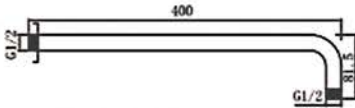

SWP-SA-200
Vertical Shower Arm
1 set/box | 50 set/ctn
RM70.00

SWP-SA-400
Shower Arm
1 set/box | 50 set/ctn
RM73.00

SWP-SA-400B
Shower Arm - Black
1 set/box | 50 set/ctn
RM92.00

SWP-SA-200B
Vertical Shower Arm - Black
1 set/box | 50 set/ctn
RM81.00