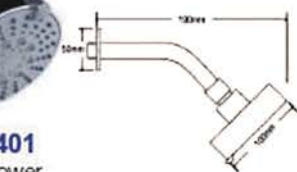

SWP-SH-401
ABS Rain Shower
with Arm (5 function)
1 set/box | 60sets/ctn
RM 70.00