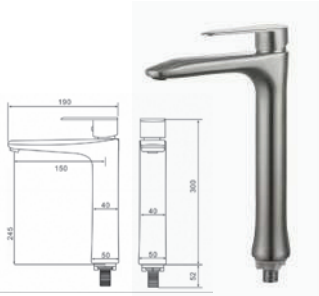

Tall Basin Cold Tap
(Gold)
1set/box | 20set/ctn

RM340.00

SWP-SS-304-3212-RG

Tall Basin Cold Tap
(Rose Gold)
1set/box | 20set/ctn

RM340.00

SWP-SS-304-3211

Tall Basin Cold Tap
1set/box | 20set/ctn

RM320.00