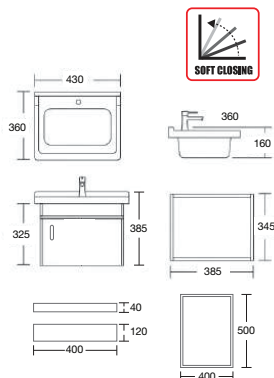

SWBC-SS6407
6 in 1 Bathroom Cabinet Set

Main cabinet: 385x345x325mm
Ceramic Basin: 430x360x160mm
Mirror: 400x20x500mm
Shelf: 400x40x120mm
Included in Set:
Pop-Up Waste: SWPW-SS-W81A
Water Tap: SWS-304-2861
Material: Stainless Steel

RM880.00