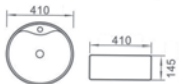

Art Basin
Size: 410 x 410 x 145mm
Above Counter Mounting

RM280.00