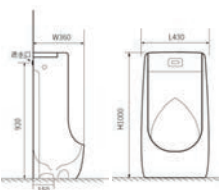

Wall-Hung Urinal
Size: 350 x 300 x 650mm
TI (Top Inlet)
BI (back Inlet)

RM685.00

UB-606

Wall-Hung Urinal
Size: 420 x 200 x 710mm
Top Inlet

RM835.00

UB-611

Wall-Hung Urinal c/w sensor
Size: 430 x 360 x 1000mm