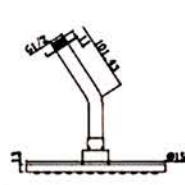

SWP-SH-601
ABS Rain Shower
With Arm
1 set/box | 36 set/ctn
RM98.00