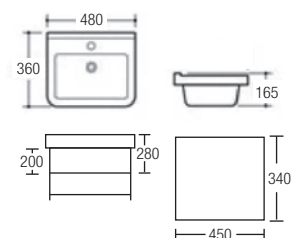

SWBS-A6493

Bathroom Cabinet Set

Main Cabinet : 450 x 340 x 200mm

Ceramic Basin : 480 x 360 x 165mm

Material : Aluminium

RM518.00