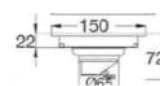

SWFG-SS-304-6120
SUS304 Long Floor Trap Grating
100 x 200mm
1 set/box | 50 set/ctn

RM40.00