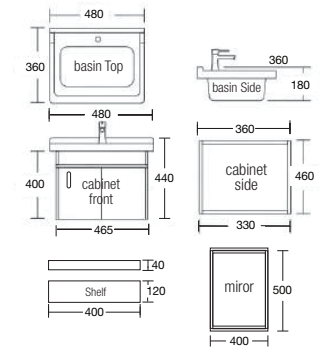

SBC-600501SS

Bathroom Cabinet Set c/w Tap

Main Cabinet : 480(w) x 350(d) x 400(h) mm

Ceramic Basin : 180(w) x 360(d) x 180(h) mm

Mirror : 400(w) x 500(h) mm

Shelf : 400 x 120

Material : Stainless Steel

RM1000.00