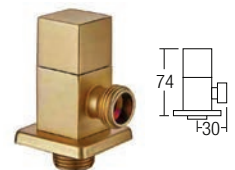

RM88.00

SW-BR-AV-302-BC

Angle Valve Brass Chrome (Square)

1 set/box | 100 sets/ctn

RM87.00

SW-BR-AV-303-SG

Angle Valve Satin Gold (Square)

1 set/box | 100 sets/ctn