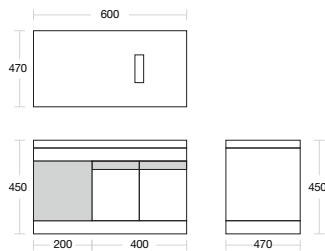

Stainless Steel Cabinet (Black)

SWBC-C5402-BLK
Stainless Steel Cabinet &
Table Top (Black)
400 x 200 x 470 x 450mm

RM1500.00