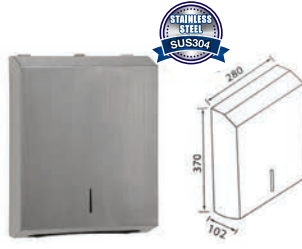

SWP-BF-1101
Tissue Dispenser
Material:Stainless Steel SUS304
Finishing :Hairline Stainless Steel
1 set/box | 8 sets/ctn

RM304.00