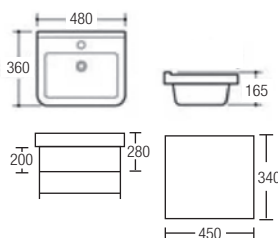

SWBS-A6491

Bathroom Cabinet Set

Main Cabinet : 450 x 340 x 200mm

Ceramic Basin : 480 x 360 x 165mm

Material : Aluminium

RM518.00