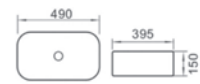

Art Basin
Size: 410 x 410 x 145mm
Above Counter Mounting

RM280.00

WB-386

Art Basin
Size: 610 x 395 x 135mm
Above Counter Mounting

RM600.00

WB-400

Art Basin
Size: 490 x 395 x 150mm
Above Counter Mounting

RM400.00