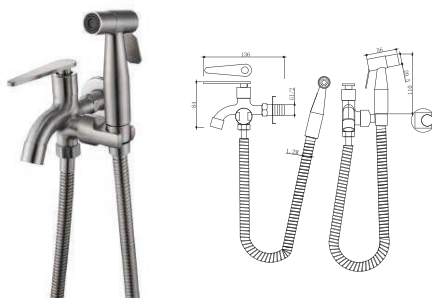

SWP-SS-304-6875A
Two Way Tap With Bidet Set
Hose Length: 1.2 Meter
Quantity: 6set/box | 36set/ctn

RM186.00