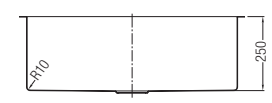

Nano Single Bowl Kitchen Sink

★★★★
**100%
SUS
304**

SWP-KS-250-7645
Stainless Steel Single Bowl
Size : 760 x 450 x 250mm
Thickness : 3mm + 1.2mm
Finishing : Stainless Steel Hairline
1pc/box | 1pc/ctn
RM892.00