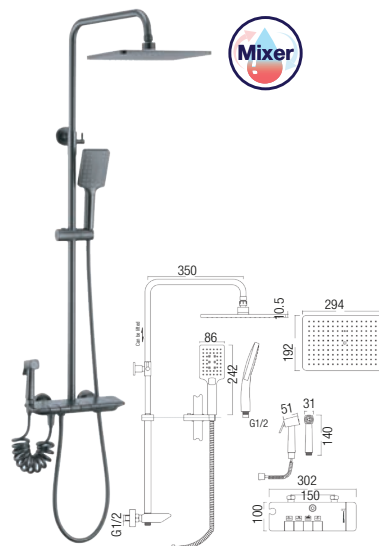

SWP-BSP-9002GM

4 Way Bath Bath Expose Shower Set
-Mixer
1set/box | 5sets/ctn

RM2200.00