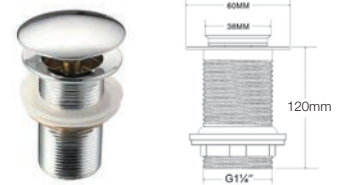

SWPW-SS-W120U

Umbrella Spring Waste
Without Overflow

1 set/ | 100 sets/ctn

RM67.00