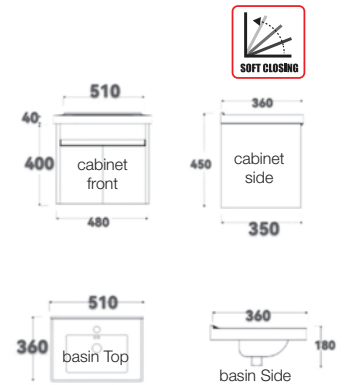

SWBC-SS6505

Bathroom Cabinet Set c/w Water Tap (480x350x400mm)

Main cabinet: 480(w)x360(d)x450(h)mm
Ceramic Basin: 510(w)x360(d)x180(h)mm
Mirror: 400x500mm
Shelf: 400x120mm

Included in Set:

Pop-Up Waste: SWP-SS-304-81A
Water Tap: SWS-SS-304-61
Material: Stainless Steel
Feature: -SUS304 Hinge
-3 side same surface colour

RM1100.00