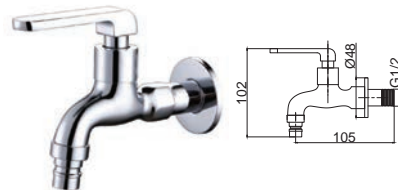

SWP-BR-3367
Wall Bib Tap With
1/2" Hose Connector
8 Set/box | 72sets/ctn

RM80.00