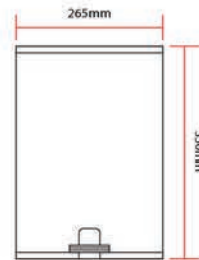

SWDB-12L-RG

Dustbin 12L (Rose Gold)

Quantity : 1set/box | 6set/ctn

RM160.00