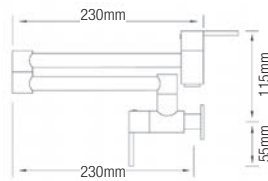

Kitchen Wall Sink Tap

SWP-B-3317-G

Kitchen Wall Sink Tap-Gold
1 Set/box | 10sets/ctn

RM488.00