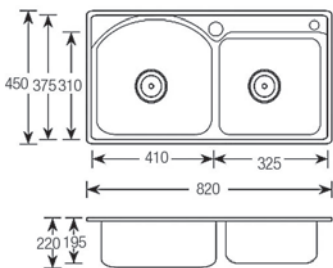

RM575.00

SWP-KS-230-8248

Stainless Steel Double Bowl
 Size : 820 x 480 x 230mm
 Thickness : 1.0mm
 Finishing : Hairline
 1 set/box | 3 sets/ctn

RM595.00

SWP-KS-230-10549

Stainless Steel Double Bowl
 Size : 1050 x 490 x 230mm
 Thickness : 1.0mm
 Finishing : Hairline
 1 set/box | 3 sets/ctn