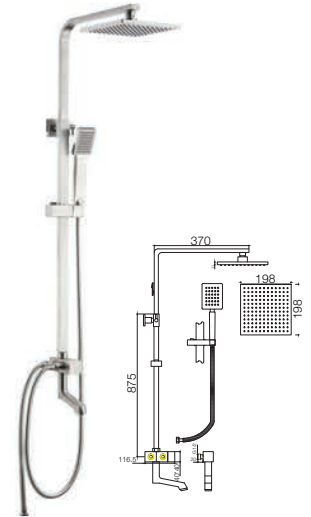

SWP-BSP-5505SS
2 Way Bath Shower Set
for Water Heater
1set/box | 5sets/ctn
RM646.00