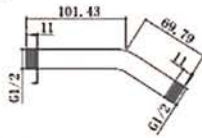

SWP-SA-150
Shower Arm
20 set/box | 200 set/ctn
RM24.00