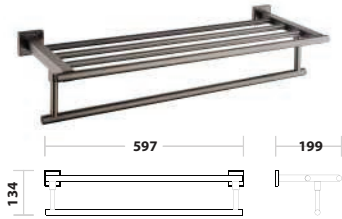

Bathroom Fitting 79 Series (Gun Metal)

SWP-BF-7902-GM

Double Towel Rack

Material: Stainless Steel SUS304

Finishing: Gun Metal

1set/box | 54set/ctn

RM500.00