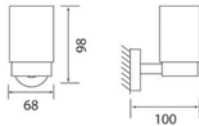

Double Towel Rack

Material Stainless Steel SUS304

Finishing Hairline Stainless Steel

1 set/box | 12 sets/ctn

RM154.00

Bathroom Fitting - 40 Series

SWP-BX-4001

Single Tumble Holder