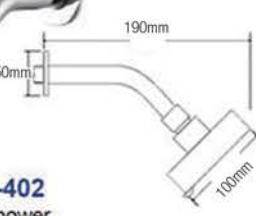

SWP-SH-402
ABS Rain Shower
With Arm
1 set/box | 36 set/ctn
RM52.00