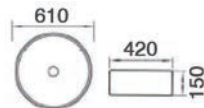

Art Basin

RM600.00

RM500.00

RM500.00

RM800.00

RM800.00

RM500.00

RM700.00

RM700.00

RM700.00

RM700.00