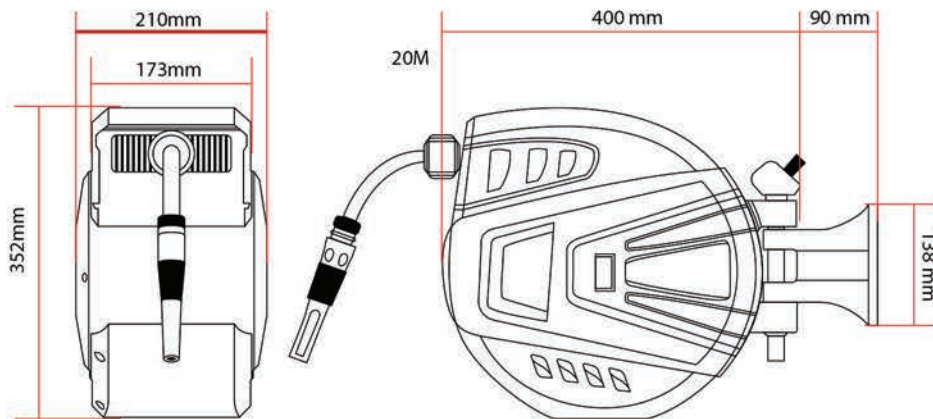

RM535.00

- Auto Rewind Reel with 20m Hose
- Smart Lock System & Wall Mounted
- ϕ 1/2"(13mm)

Stackable Hose Reel Set with Accessories

SWHR-2115

15M Stackable hose Reel Set With Accessories

Reel Size:

Quantity: 1 set/box | 1 set/ctn