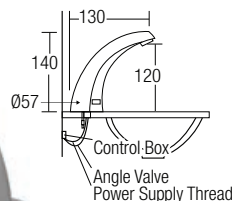

SWST-741

Alternate Current Infrared Washbasin Faucet, AC & DC Supply
1set/box | 8sets/ctn

RM 1,000.00