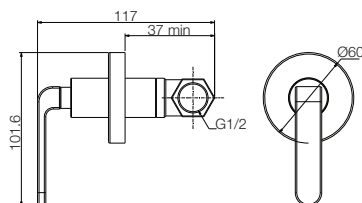

SWSC-3311QT

Stainless Steel 33 Handle Stop Cock (QT)
1set/box/30set/ctn

RM75.00