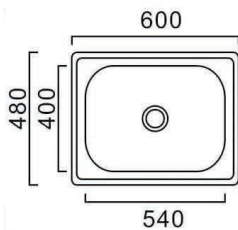

RM280.00

SKS-170-6048-SP
SINGLE BOWL KITCHEN SINK WITH WASTE
Size: 600 x 480 x 170mm
Thickness: 0.8mm
Finishing: Polish
1 set/box | 6 sets/ctn