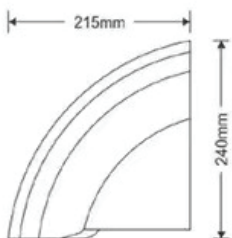

Hand Dryer

SWHD-2000 Hand Dryer

Voltage: 220V-240V (50Hz-60Hz)

Power: 1800w

Color: White

Speed: 15m/s

Material: ABS

Plug: Standard 3 Pin (No.8 Model)

Function: Single Heat

Temperature: 65°C (Summer) 50°C (Winter)

Certification: 3C / CE / ROHS

Water-Proof Grade: IPX2

RM350.00