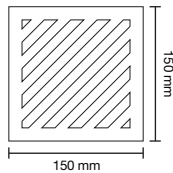

SWFG-SS-304-6605-GM
SUS304 FLOOR GRATING (GUN METAL)
150 x 150 mm
1 set/box | 40sets/ctn

RM130.00