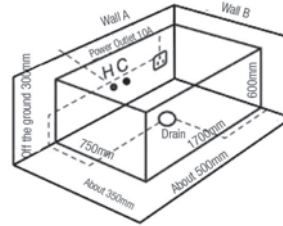

SWP-BT-8028
Bathtub with Mixer Tap
Size : 1500 x 750 x 750mm

RM8,500.00

Free Standing Bathtub

SWP-BTM-178B
(BLACK)
Free Standing Bathtub
1set/box | 1set/ctn

RM1973.00

SWP-BTM-178G
(GOLD)
Free Standing Bathtub
1set/box | 1set/ctn

RM2266.00

SWP-BTM-178RG
(ROSE GOLD)
Free Standing Bathtub
1set/box | 1set/ctn

RM2237.00

Jacuzzi Dimension

SWP-JC-7007
Size : 1500 x 1500 x 650mm

SWP-JC-227A
Size : 1800 x 1500 x 680mm

SWP-JC-7115
Size : 1700 x 850 x 600mm

SWP-JC-226A
Size : 1800 x 900 x 680mm

SWP-JC-7002
Size : 1700 x 1300 x 690mm

SWP-JC-7003 (L/R)
Size : 1700 x 900 x 690mm

SWP-JC-7124
Size : 1700 x 750 x 600mm

SWP-JC-7113
Size : 1480 x 1480 x 630mm

Bathtub Dimension

SWP-BT-007
Size : 1500 x 1500 x 640mm

SWP-BT-025
Size : 1600 x 700 x 600mm

SWP-BT-029
Size : 1720 x 850 x 600mm

SWP-BT-078
Size : 1800 x 900 x 800mm

SWP-BT-087
Size : 1700 x 800 x 600mm

SWP-BT-109
Size : 1700 x 810 x 680mm