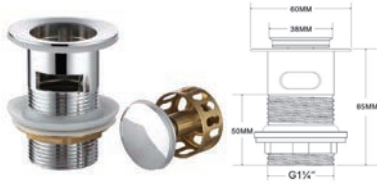

RM350.00

Plug Provided:
Standard 3 Pin (No.8 Model)

Accessories Series

SWPW-304-W80A-SS

Spring Waste
With Basket

1 set/ | 60 sets/ctn

RM58.00

SWPW-304-W80A-BK