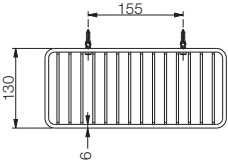

SWP-BF-3631
SUS 304 Basket
(295x130x85mm)
Material : Stainless Steel SUS304
Finishing : Polish Chrome
1 set/box | 10 sets/ctn

RM76.00