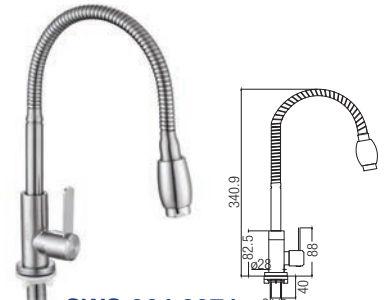

SWS-304-3974
Flexible Hose Kitchen
Pillar Sink Tap
3 set/box | 30sets/ctn
RM91.00