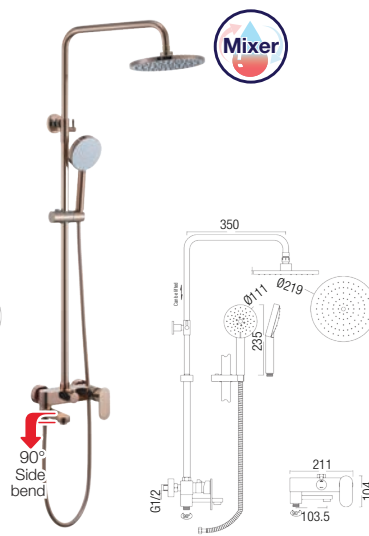

RM1198.00

Side Bend Shower Post Set

SWP-BSP-9003CR
3 Way Bath Bath Expose Shower Set
- Mixer
1set/box | 5sets/ctn

RM950.00

SWP-BSP-9003G
3 Way Bath Bath Expose Shower Set
- Mixer
1set/box | 5sets/ctn

RM1250.00