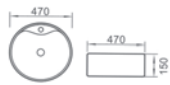

Art Basin
Size: 470 x 470 x 150mm
Above Counter Mounting

RM320.00