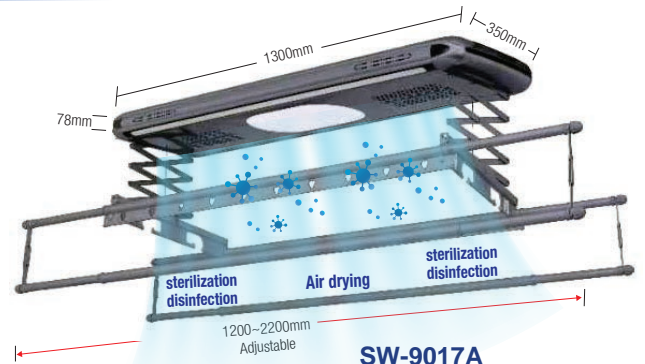

SW-9017A
Electric Clothes Hanger
Size: 1300 (L) x 350 (W) x 78mm
Tube: 1200~2200mm
Material : Aluminium
1set/box | 1set/ctn

RM2535.00