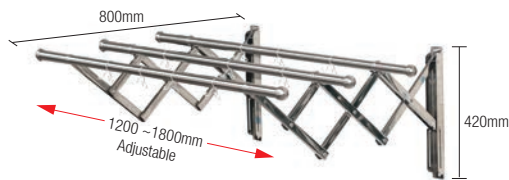

SW-CH32518-AL-SS (3 tubes)

Retractable Clothes Hanger (Adjustable)

Size: 1200~1800(L) x 800 (W) x 420mm

Material : Stainless Steel

1 set/box | 6sets/ctn

RM220.00