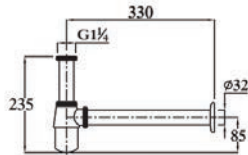

SWS-B-BT-33-G
Bottle Trap 1 1/4"
1set/box | 20sets/ctn-Gold

RM170.00