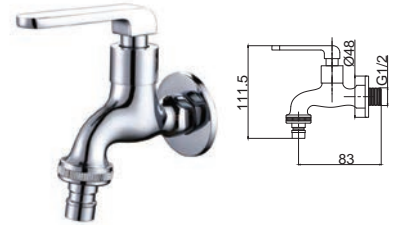

RM77.00

SWP-BR-3377
Wall Bib Tap With
1/2" Hose Connector
10 Set/box | 50sets/ctn

RM77.00

SWP-BR-3387
Wall Bib Tap With
3/4" Hose Connector
10 Set/box | 50sets/ctn

RM80.00

SWP-BR-3367A
Wall Bib Tap
8 Set/box | 72sets/ctn