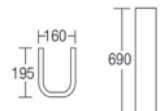

RM2250.00

BP-233

Pedestal Basin Fixing to Wall Back
Size: 460 x 460 x 850mm

RM2250.00

FBP-230

Full Pedestal
Size: 160 x 195 x 690mm

RM204.00

Art Basin Series