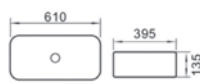

Art Basin
Size: 410 x 410 x 145mm
Above Counter Mounting

RM280.00

WB-386

Art Basin
Size: 610 x 395 x 135mm
Above Counter Mounting

RM600.00

WB-400

Art Basin
Size: 490 x 395 x 150mm
Above Counter Mounting

RM400.00