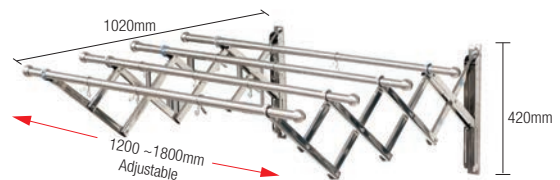

Retractable Clothes Hanger (Adjustable)

Size: 1200~1800(L) x 800 (W) x 420mm

Material : Stainless Steel

1 set/box | 6sets/ctn

RM220.00

pcs

SW-CH42518-AL-SS (4 tubes)

Retractable Clothes Hanger (Adjustable)