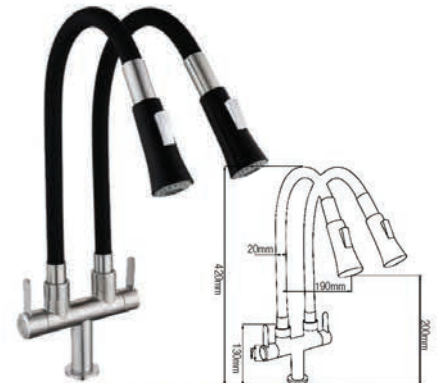

SWP-SS-304-3945

Double Flexible Hose Kitchen Pillar Sink Tap

1set/box | 10sets/ctn

RM409.00