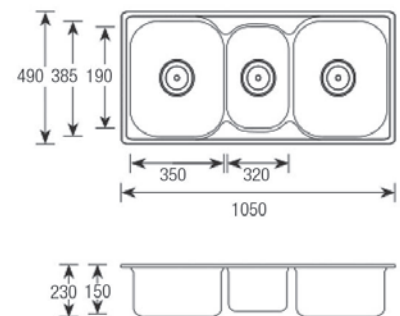

SWP-KS-230-10549

Stainless Steel Double Bowl
Size : 1050 x 490 x 230mm
Thickness : 1.0mm
Finishing : Hairline
1 set/box | 3 sets/ctn

RM888.00