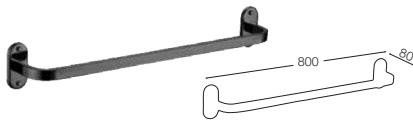

RM85.00

SBF-600903-B
 80cm Double Towel Bar (Black)
 Material : Stainless Steel SUS304
 Finishing : Black
 Size : 800x125mm
 Packing : 1set/Box | 40sets/ctn

RM55.00

SBF-600904-B
 80cm Single Towel Bar (Black)
 Material : Stainless Steel SUS304
 Finishing : Black
 Size : 800x80mm
 Packing : 1set/Box | 40sets/ctn