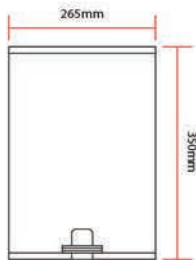

SWDB-12L-W

Dustbin 12L (White)

Quantity : 1set/box | 6set/ctn

RM160.00