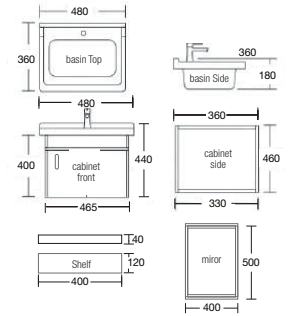

SBC-600502SS

Bathroom Cabinet Set c/w Tap

Main Cabinet : 480(w) x 350(D) x 400(h) mm

Ceramic Basin : 180(w) x 360(D) x 180(h) mm

Mirror : 400(w) x 500(h) mm

Shelf : 400x120

Material : Stainless Steel

RM1000.00