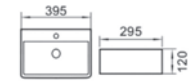

WB-400A

Art Basin
Size: 490 x 395 x 150mm
Above Counter Mounting

RM600.00

WB-411

Art Basin
Size: 410 x 330 x 145mm
Above Counter Mounting

RM356.00

WB-880

Wall-Hung / Art Basin
Size: 395 x 295 x 120mm
Above Counter Mounting