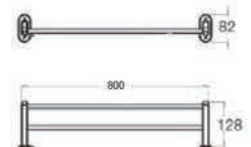

SWP-BF-6012

Foldable Towel Bar

1 set/box | 20 set/ctn

RM154.00

Material: Stainless Steel SUS304
Finishing: Hairline Stainless Steel