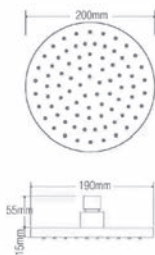

SWP-SH-801
8" ABS Rain Shower
1set/box | 36sets/ctn

RM 96.00