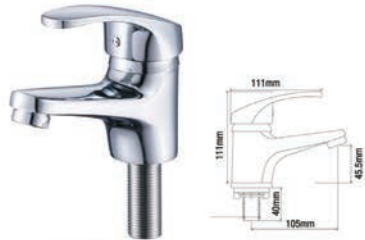

Basin Pillar Tap - Mixer
1set/box | 10sets/ctn

RM532.00

SWP-B-2923 (Rose Gold)

Basin Pillar Tap - Mixer
1set/box | 10sets/ctn

RM500.00

Brass Mixer Series (Chrome)

SWP-B-2520
Basin Pillar Cold Tap
1 set/box | 12sets/ctn
RM 230.00