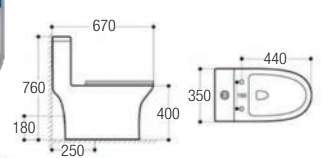

WC-9393-S250-RG (ROSE GOLD)
Washdown One-Piece Closet
Size : 670 x 350 x 760mm
S-Trap : 250mm Roughing-In
Quantity : 1set /ctn

RM4800.00