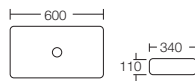

Matt Black Art Basin
Size: 500 x 400 x 140mm
Above Counter Mounting

RM800.00

WB-487 MB

Matt Black Art Basin
Size: 600 x 340 x 110mm
Above Counter Mounting

RM950.00

WB-488 MB

Matt Black Art Basin
Size: 370 x 370 x 120mm
Above Counter Mounting