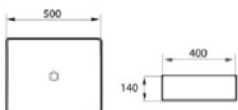

Matt Black Art Basin
Size: 500 x 400 x 140mm
Above Counter Mounting

RM800.00