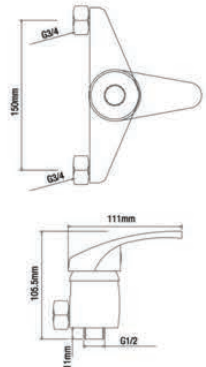

SWP-B-2525
Concealed Bath
Shower Cold Tap
RM 270.00