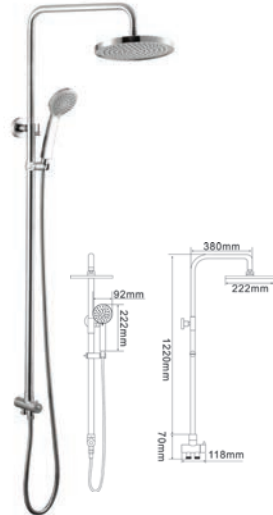

3 Way Mixer
Shower Post Set - Black
1 set/box | 5 sets/ctn

RM 835.00

SWP-BSP-9018B

3 Way Mixer
Shower Post Set - Black
1 set/box | 5 sets/ctn

RM 835.00

Bath Shower Post Set

SWP-BSP-5502SS
2 Way Bath Shower Set
for Water Heater
1set/box | 5sets/ctn
RM500.00