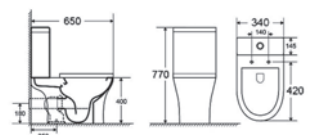

Water Closet Series

Washdown One-piece Closet
Size: 670 x 400 x 730mm
S-trap-200mm Roughing-in
S-trap-250mm Roughing-in
P-trap-180mm Roughing-in

RM1335.00

Washdown One-piece Closet c/w Bidet
Size: 670 x 400 x 730mm
S-trap-200mm Roughing-in
S-trap-250mm Roughing-in
P-trap-180mm Roughing-in

RM1600.00

Washdown One-piece Closet
Size: 520 x 280 x 520mm
S-trap-200mm Roughing-in

RM950.00

Washdown Two-piece Closet
Size: 700 x 380 x 790mm
S-trap-250mm Roughing-in
P-trap-180mm Roughing-in

RM760.00

Washdown Two-piece closet
Size: 640 x 370 x 780mm
S-trap-200mm Roughing-in
-250mm Roughing-in

RM620.00

Washdown Two-piece Closet
Size: 720 x 390 x 765mm
S-trap-250mm Roughing-in
-300mm Roughing-in
P-trap-180mm Roughing-in

RM590.00 | 250mm

RM655.00 | 300mm

Washdown Two-piece Closet
Size: 650 x 340 x 770mm
S-trap-250mm Roughing-in
P-trap-180mm Roughing-in

RM830.00

Squatting Pan W.C.
Size: 520 x 420 x 190mm
Built in platform

RM270.00

Squatting Pan W.C.
Size: 520 x 420 x 230mm
Built in platform

RM350.00

Squatting Pan W.C.
Size: 595 x 460 x 180mm
Built in platform

RM330.00