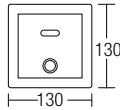

Sensor Flush Valve Series

SWSV-721

Sensor Urinal Flush Valve with Manual Operation AC Supply
1set/box | 8sets/ctn

RM 1,000.00