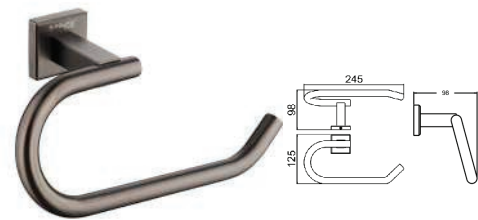

SWP-BF-7910-GM

Towel Ring

Material: Stainless Steel SUS304

Finishing: Gun Metal

1set/box | 60set/ctn

RM140.00