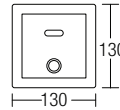

SWSV-722

Sensor WC Flush Valve with Manual Operation AC
1set/box | 8sets/ctn

RM 1,300.00