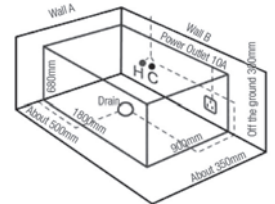

SWP-BT-8028
Bathtub with Mixer Tap
Size : 1500 x 750 x 750mm

RM8,500.00

Free Standing Bathtub

SWP-BTM-178B
(BLACK)
Free Standing Bathtub
1set/box | 1set/ctn

RM1973.00

SWP-BTM-178G
(GOLD)
Free Standing Bathtub
1set/box | 1set/ctn

RM2266.00

SWP-BTM-178RG
(ROSE GOLD)
Free Standing Bathtub
1set/box | 1set/ctn

RM2237.00

Jacuzzi Dimension

SWP-JC-7007
Size : 1500 x 1500 x 650mm

SWP-JC-227A
Size : 1800 x 1500 x 680mm

SWP-JC-7115
Size : 1700 x 850 x 600mm

SWP-JC-226A
Size : 1800 x 900 x 680mm

SWP-JC-7002
Size : 1700 x 1300 x 690mm

SWP-JC-7003 (L/R)
Size : 1700 x 900 x 690mm

SWP-JC-7124
Size : 1700 x 750 x 600mm

SWP-JC-7113
Size : 1480 x 1480 x 630mm

Bathtub Dimension