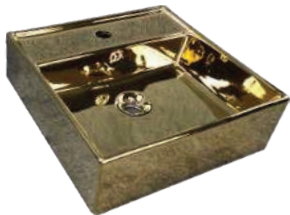

WB-460-G
(GOLD)
Art Basin
1set/ctn

RM650.00