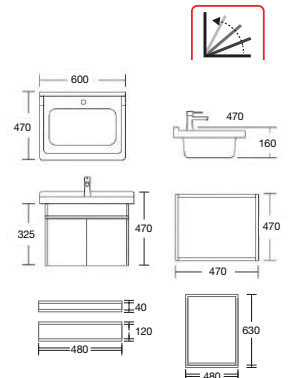

SWBC-SS6610-WH
6 in 1 Bathroom Cabinet Set

Main cabinet: 600x470x325mm
Ceramic Basin: 470x470x160mm
Mirror: 480x20x630mm
Shelf: 480x40x120mm

Included in Set:

Pop-Up Waste: SWPW-SS-W81A
Water Tap: SWS-304-2861B
Material: Stainless Steel

RM1500.00