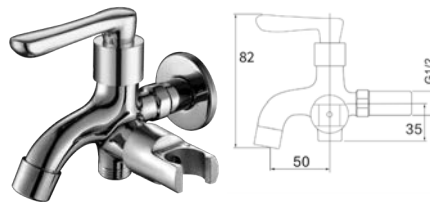

RM48.00

SFC-Z-6168

Two Way Tap

Material : Zink Alloy

Finishing : -

Packing : 6set/box | 48set/ctn

RM67.00

SFC-Z-6168A