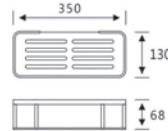

RM145.00

Bathroom Fitting

SWP-BF-3624

Corner Basket

Material Stainless Steel SUS304

Finishing Hairline Stainless Steel

1 set/box | 20 sets/ctn

RM120.00