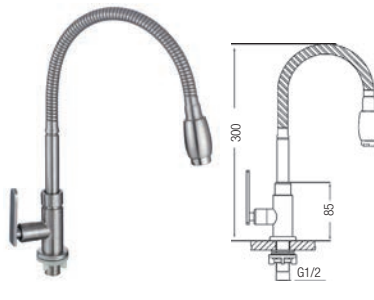

SWS-304-2874
Flexible Hose Kitchen
Pillar Sink Tap
3 set/box | 30sets/ctn
RM 85.00