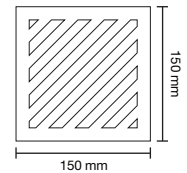

SWFG-SS-304-6120
SUS304 Long Floor Trap Grating
100 x 200mm
1 set/box | 50 set/ctn

RM40.00