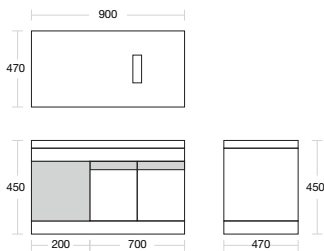

SWBC-C5702-BLK
Stainless Steel Cabinet &
Table Top (Black)
700 x 200 x 470 x 450mm

RM2000.00