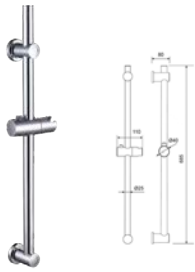

Bathroom Fittings

SWP-SR-901

Adjustable Shower Rail

Material : Stainless Steel SUS304

Finishing : Chrome

Size : 685 x 80

RM100.00

SWP-ABS-KH-88