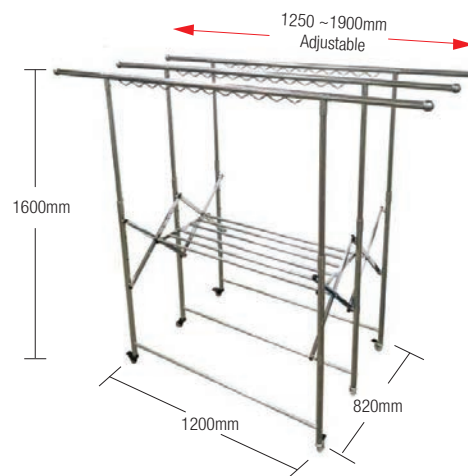

SW-CH6022A

Heavy Duty Free Standing Clothes Hanger

Size: 1250~1900 (L) x 1200 (W) x 1600mm

Material : Stainless Steel

1set/box | 3sets/ctn

RM799.00