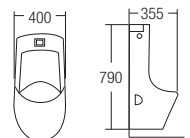

Wall Hung Urinal

UB-601

Wall-Hung Urinal
Size: 300 x 260 x 400mm
Top Inlet

RM350.00

UB-602 UB-602BI

Wall-Hung Urinal-Fixing to Wall Back
Size: 350 x 380 x 750mm
Top Inlet

RM1000.00

UB-609 UB-609 BI

Wall-Hung Urinal
Size: 350 x 300 x 650mm
TI (Top Inlet)
BI (back Inlet)

RM685.00

UB-606

Wall-Hung Urinal
Size: 420 x 200 x 710mm
Top Inlet

RM835.00

UB-611

Wall-Hung Urinal c/w sensor
Size: 430 x 360 x 1000mm

RM1750.00

UB-612 UB-612BI

Wall-Hung Urinal-Fixing to Wall Back
Size: 350 x 380 x 750mm
Back Inlet

RM1560.00

UB-613

Wall-Hung Urinal
Size: 360 x 325 x 610mm
TI (Top Inlet)
BI (back Inlet)

RM625.00

UB-614

Wall-Hung Urinal fixing to wall
back c/w sensor valve (Ac supply)
Size: 300 x 260 x 400mm
Fixing to wall back
1set/box | 1 set/ctn

RM1560.00