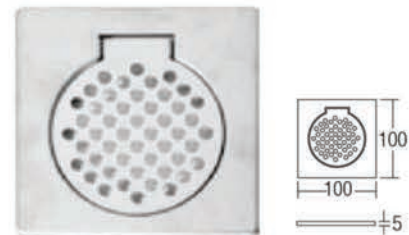

RM67.00

Floor Grating

SFG-12066
Floor Grating 6" x 6"
150 x 150mm
12 set/box | 144 set/ctn

RM7.00

SFG-6044
Floor Grating 4" x 4"
100 x 100mm
12 set/box | 288 set/ctn

RM5.30

Cold Tap

SFC-Z-6160