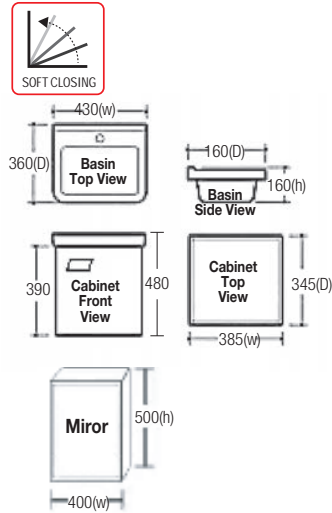

Bathroom Cabinet

SBC-600401A

Bathroom Cabinet Set

Main Cabinet : 385(w) x 345(D) x 390(h) mm

Ceramic Basin : 430(w) x 360(D) x 160(h) mm

Mirror : 400(w) x 500(h) mm

Material : Aluminium

RM800.00