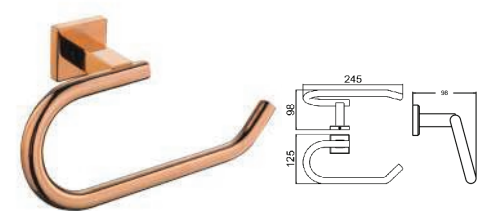

SWP-BF-7910-RG

Towel Ring

Material: Stainless Steel SUS304

Finishing: Rose Gold

1set/box | 60set/ctn

RM180.00