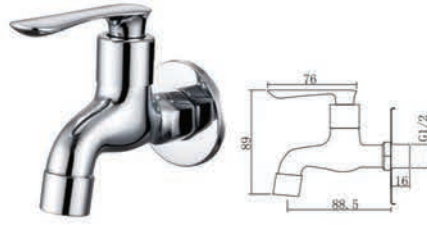

SWP-BR-3477A
Wall Bib Tap
10 Set/box | 50sets/ctn
RM75.00

SWP-BR-3477
Wall Bib Tap With
1/2" Hose Connector
10 Set/box | 50sets/ctn
RM75.00

SWP-BR-3414
Two Way Tap
4 set/box | 48 set/ctn
RM145.00

SWP-BR-3400
Angel Valve
10 set/box | 100 set/ctn
RM67.00