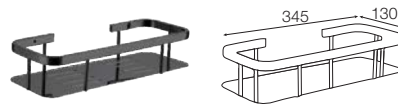

SBF-600905-B
Bathroom Basket (Black)
Material : Stainless Steel SUS304
Finishing : Black
Size : 345x130mm
Packing : 1set/Box | 60set/ctn

RM45.00