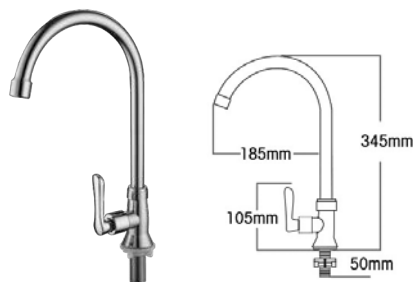

SFC-Z-6165

Pillar Zink Tap

Material : Zink Alloy

Finishing : -

Packing : 6set/Box | 48set/ctn

RM56.00