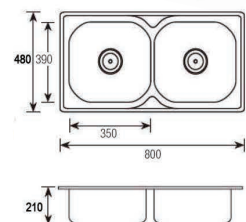

SKS-210-8048 SP (S600)
Double bowl Kitchen Sink With Waste
Size: 800 x 480 x 210mm
Thickness : 0.8mm
Quality : 6pcs / Carton

RM280.00

RM170.00