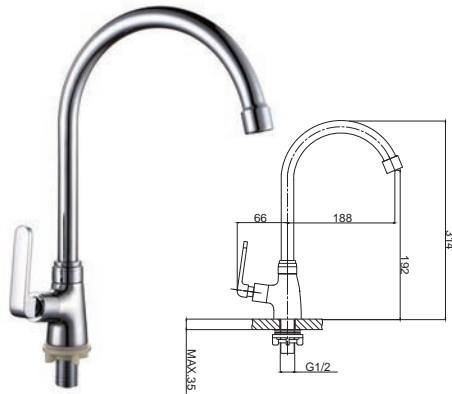

RM136.00

SWP-BR-3314
Two Way Tap
1 Set/box | 48sets/ctn

RM160.00

SWP-BR-3366A
Ablution Tap
4 Set/box | 48sets/ctn

RM128.00

SWP-BR-3300
Angle Valve
10 Set/box | 100set

RM66.00

Solid Brass Cold Tap - 33 Series