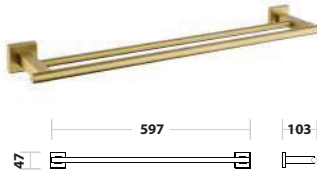

RM480.00

Bathroom Fitting 79 Series (Gold)

SWP-BF-7902-G

Double Towel Rack

Material: Stainless Steel SUS304

Finishing: Satin Gold

1set/box | 54set/ctn

RM500.00