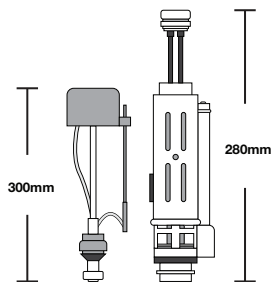

SWACC-3028
Cistern Internal Fitting For
WC-2102/ WC-2103/ WC-2110/
WC-2123/ WC-2124
Quantity: 1set/box | 25set/ctn

RM105.00

SWACC-2427
Cistern Internal Fitting For
WC-2122
Quantity: 1set/box | 25set/ctn

RM105.00