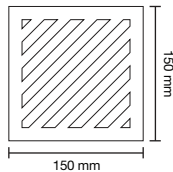

SWFG-SS-304-6605-G
SUS304 FLOOR GRATING (GOLD)
150 x 150 mm
1 set/box | 40sets/ctn

RM130.00