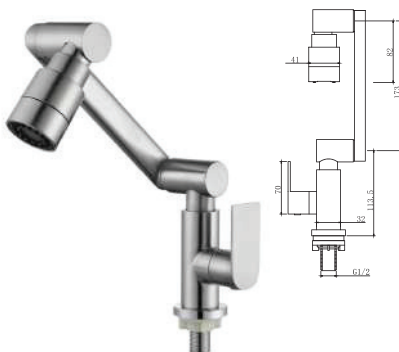

Premier Flexible Basin Cold Tap Series

SWP-SS-304-3318
Flexible Basin Pillar Tap
2set/box | 20set/ctn
RM287.00