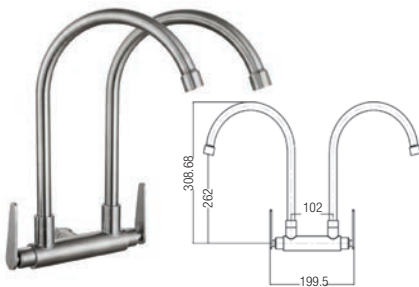

SWP-SS-304-62
Double Spout Kitchen
Wall Sink Tap
2 set/box | 20sets/ctn
RM 224.00