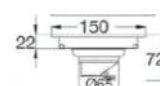

SWFG-SS-304-6605-RG
SUS304 FLOOR GRATING (ROSE GOLD)
150 x 150 mm
1 set/box | 40sets/ctn

RM130.00