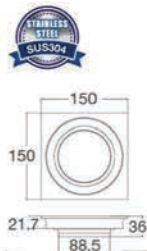

SWFG-SS-304-6601
SS304 Floor Grating
150 x 150mm
1 set/box | 40 set/ctn
RM65.00