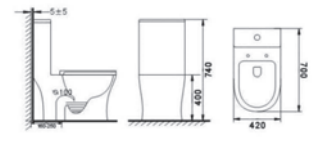

Wash Down One Piece Closet
Size: 690 x 385 x 670mm
250mm Roughing-In
300mm Roughing-In
Horizontal 100-300mm

RM1500.00