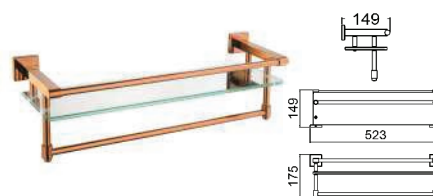

SWP-BF-7913-RG

Glass Shelf c/w Towel Bar

Material: Stainless Steel SUS304

Finishing: Rose Gold

1set/box | 54set/ctn

RM540.00

SWP-BF-7914-RG

Double Glass Shelf