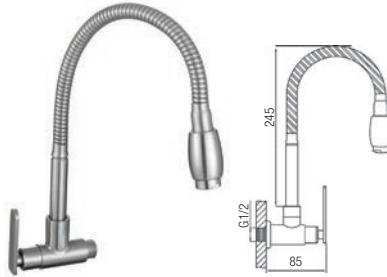

SWS-304-2873
Flexible Hose Kitchen
Wall Sink Tap
3 set/box | 30sets/ctn
RM 85.00