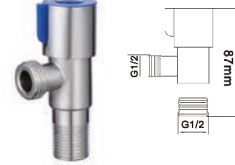

SW-SS-AV-78

Angle Valve (Blue)

10 set/box | 120 sets/ctn

RM19.00