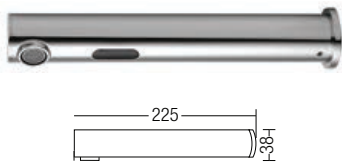

SWST-742

Sensor Wall Mounted Basin Tap, AC Supply
1set/box | 8sets/ctn

RM 1,200.00