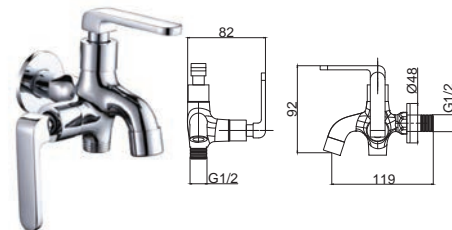

SWP-BR-3314
Two Way Tap
1 Set/box | 48sets/ctn

RM160.00