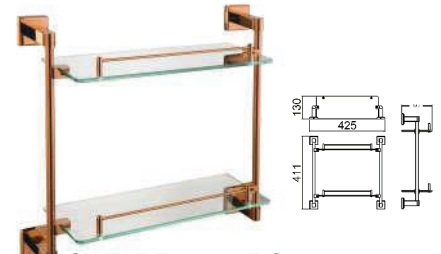

SWP-BF-7913-RG

Glass Shelf c/w Towel Bar

Material: Stainless Steel SUS304

Finishing: Rose Gold

1set/box | 54set/ctn

RM540.00

SWP-BF-7914-RG

Double Glass Shelf