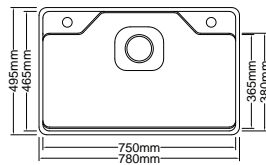

COMPLETE SET

SWP-KS-210-7858-SBK

**NANO SINGLE BOWL
KITCHEN SINK (Nano Black)**
Size: 780 x 580 x 210mm
Thickness: 1.1mm
Finishing: SUS304
1 set/box | 1set/ctn

RM1400.00

ACCESSORIES INCLUDED

Kitchen Sink

+

COMPLETE SET