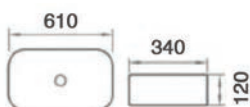

RM800.00

WB-3002
610 x 420 x 150mm
Above Counter Basin

RM800.00

WB-502
480 x 380 x 140mm
Above Counter Basin

RM500.00

WB-3131
810 x 340 x 120mm
Above Counter Basin

RM700.00

WB-3133
465 x 485 x 160mm
Above Counter Basin