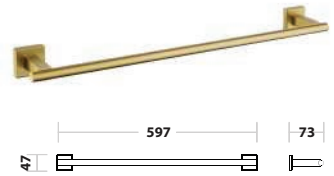

SWP-BF-7903-G

Double Towel Bar

Material: Stainless Steel SUS304

Finishing: Satin Gold

1set/box | 60set/ctn

RM250.00

SWP-BF-7904-G

SUS304 Single Towel Bar