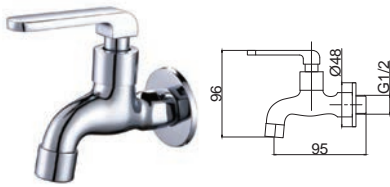

Solid Brass Cold Tap - 33 Series

SWP-BR-3377A
Wall Bib Tap
8 Set/box | 72sets/ctn

RM77.00