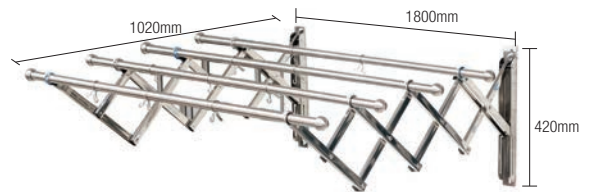

SW-CH43518-SS (4 tubes)

Retractable Clothes Hanger

Size: 1800 (L) x 1020 (W) x 420mm

Material : Stainless Steel

1 set/box | 10sets/ctn

RM240.00