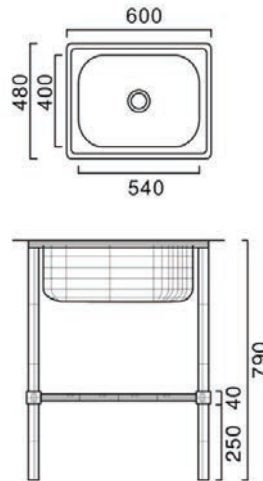

Kitchen Sink

SKS-R250-6048

Single Bowl Kitchen Sink with Waste & Rack

Size : 600x480x250mm

Thickness : 1mm

5 set/ctn

RM622.00