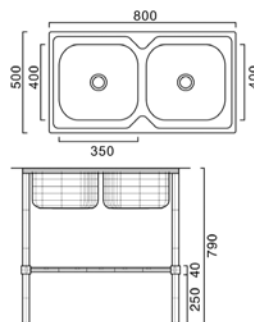

SKS-R200-8050ECO

Double Bowl Kitchen Sink with Waste c/w Rack

Material : Stainless Steel SUS304

Thickness : 1mm

Size : 800x500x200mm

Packing : 1set/box, 5set/ctn

RM550.00