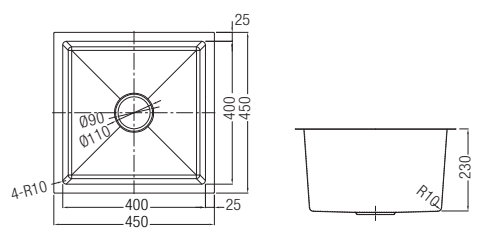

slidable Colander

SKS-230-4545-SL
Size : 450 x 450 x 230mm
Thickness: 3mm + 1mm
Finishing : Silver
1 set/ctn
RM501.00