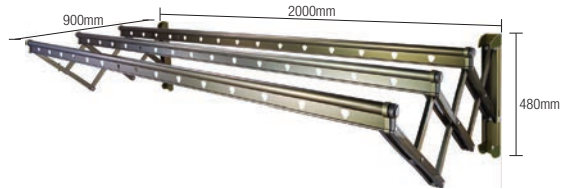

RM2500.00

Clothes Hanger - Aluminium Series

SW-CH318C

Retractable Clothes Hanger (1.2M)

Size: 1200 (L) x 600 (W) x 380mm

Material : Aluminium

1set/box | 10sets/ctn

RM382.00