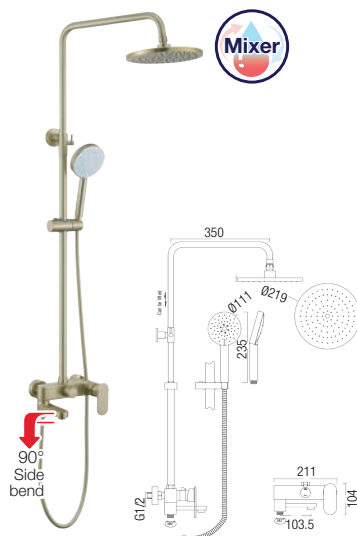

SWP-BSP-9003G
3 Way Bath Bath Expose Shower Set
- Mixer
1set/box | 5sets/ctn

RM1250.00