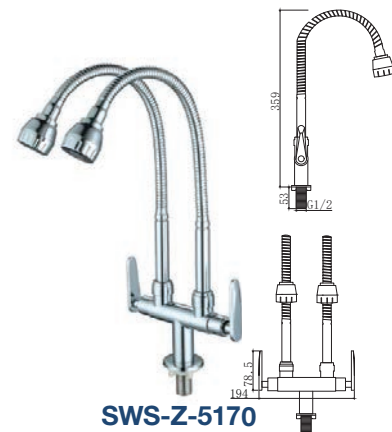

SWS-Z-5170
RM210.00

Kitchen Wall Sink Tap
2set/box | 20sets/ctn