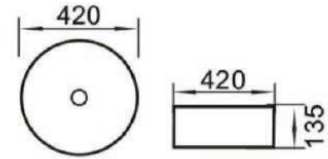

Art Basin Series

MEASUREMENT

WB-2018-MAG
(MATT APPLE GREEN)
Art Basin
1set/ctn

RM800.00