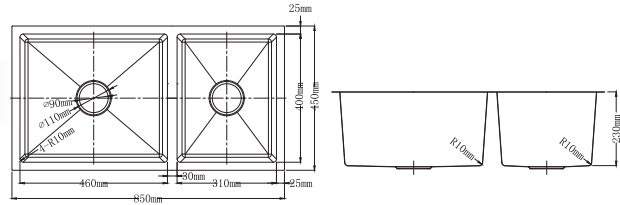

HANDMADE KITCHEN SINK

Scratch Resistant

Noise Reduction

Anti Fingerprint

Rust Resistant

Double Bowl Kitchen Sink

SKS-230-8545L-SS

Size : 850 x 450 x 230mm
Thickness: 3mm + 1mm
Finishing : Silver
1 set/ctn

RM880.00

SKS-230-8545L-BK

Size : 850 x 450 x 230mm
Thickness: 3mm + 1mm
Finishing : Black
1 set/ctn

RM1161.00

SKS-230-8545L-GD

Size : 850 x 450 x 230mm
Thickness: 3mm + 1mm
Finishing : Gold
1 set/ctn

RM1222.00

SKS-230-8545L-RD

Size : 850 x 450 x 230mm
Thickness: 3mm + 1mm
Finishing : Rose Gold
1 set/ctn

RM1222.00

SKS-230-8545L-GM

Size : 850 x 450 x 230mm
Thickness: 3mm + 1mm
Finishing : Gun Metal
1 set/ctn

RM1222.00