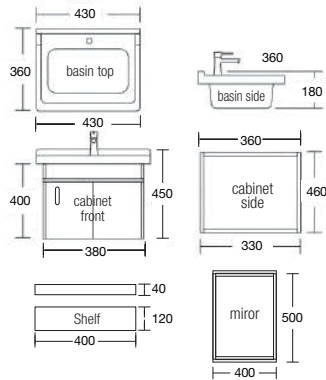

Included in Set:

+

SBC-600404SS

Bathroom Cabinet Set c/w Tap

Main Cabinet : 370(w) x 330(d) x 400(h) mm

Ceramic Basin : 430(w) x 360(d) x 180(h) mm

Mirror : 450(w) x 600(h) mm

Shelf : 450 x 120