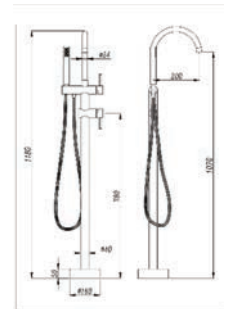

SWP-BTM-178RG
(ROSE GOLD)
Free Standing Bathtub
1set/box | 1set/ctn

RM2237.00