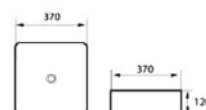

Matt Black Art Basin
Size: 500 x 400 x 140mm
Above Counter Mounting

RM800.00

WB-487 MB

Matt Black Art Basin
Size: 600 x 340 x 110mm
Above Counter Mounting

RM950.00

WB-488 MB

Matt Black Art Basin
Size: 370 x 370 x 120mm
Above Counter Mounting