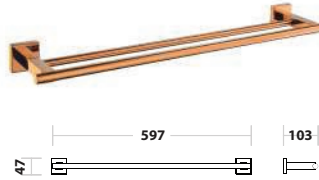

SWP-BF-7903-RG

Double Towel Bar

Material: Stainless Steel SUS304

Finishing: Rose Gold

1set/box | 60set/ctn

RM290.00