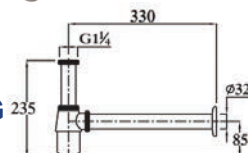

RM170.00

SWS-B-BT-33-RG
Bottle Trap 1 1/4"
1set/box | 20sets/ctn

RM170.00

SWS-B-BT-33-MG
Bottle Trap 1 1/4"
1set/box | 20sets/ctn

RM170.00

SWS-B-BT-38
Bottle Trap 1 1/2"
1set/box | 20sets/ctn

RM150.00

SWS-Z-BT-32
Bottle Trap
1 set/ | 20 sets/ctn