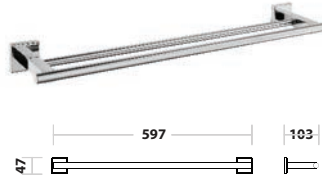

SWP-BF-7903

Double Towel Bar

Material: Stainless Steel SUS304
Finishing: Polish Chrome
1set/box | 60set/ctn

RM185.00