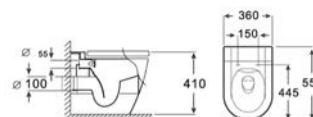

RM3070.00 | White

RM3350.00 | Colour

WC-1002-UFC

Tankless Siphonic One Piece Closet
Size: 680 x 385 x 400mm
S-trap-250mm Roughing-in
-300mm Roughing-in

RM3070.00 | White

RM3350.00 | Colour

WC-354

Back to Wall Water Closer
Size: 565 x 355 x 410mm
P-trap-180mm Roughing-in