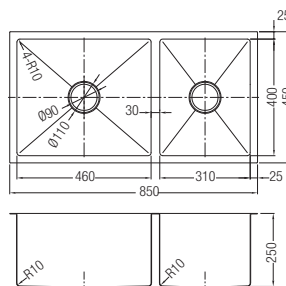

Nano Double Bowl Kitchen Sink

SWP-KS-250-8545-SL

Size : 850 x 450 x 250mm
Thickness: 3mm + 1.2mm
Finishing : Silver
1pc/box | 1pc/ctn

RM 1380.00

SWP-KS-250-8545-BK

Size : 850 x 450 x 250mm
Thickness: 3mm + 1.2mm
Finishing : Black
1pc/box | 1pc/ctn

RM1,530.00

SWP-KS-250-8545-GD

Size : 850 x 450 x 250mm
Thickness: 3mm + 1.2mm
Finishing : Gold
1pc/box | 1pc/ctn

RM1,580.00

SWP-KS-250-8545-RD

Size : 850 x 450 x 250mm
Thickness: 3mm + 1.2mm
Finishing : Rose Gold
1pc/box | 1pc/ctn

RM1,580.00

Kitchen Sink

SWP-KS-250-4545

Stainless Steel Single Bowl
Size : 450 x 450 x 250mm
Thickness : 3mm + 1.2mm
Finishing : Stainless Steel Hairline
1pc/box | 1pc/ctn

RM672.00

SWP-KS-250-8545L

Stainless Steel Double Bowl
Size : 850 x 450 x 250mm
Thickness : 3mm + 1.2mm
Finishing : Stainless Steel Hairline
1pc/box | 1pc/ctn

RM1161.00

SWP-KS-250-9744

Stainless Steel Double Bowl
Size : 970 x 440 x 250mm
Thickness : 3mm + 1.2mm
Finishing : Stainless Steel Hairline
1pc/box | 1pc/ctn

RM1,381.00

SWP-KS-250-9045 SS

Stainless Steel Single Bowl
Size : 900 x 450 x 250mm
Thickness : 3mm + 1.2mm
Finishing : Stainless Steel Hairline
1pc/box | 1pc/ctn

RM990.00

Draining Basket

SWBK-304-001

Stainless Steel Draining Basket
Size : 480mm
1pc/box | 25pcs/ctn

RM135.00

SWBK-304-002

Stainless Steel Draining Basket
Size : 450mm
1pc/box | 25pcs/ctn

RM135.00

SWBK-304-003BK

Adjustable Stainless Steel Basket
Colour : Black
1pc/box | 100pcs/ctn

RM68.00

SWBK-304-003S

Adjustable Stainless Steel Basket
Colour : Silver
1pc/box | 100pcs/ctn

RM68.00