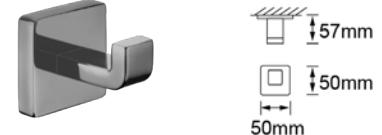

SWP-BF-8006-PB

Robe Hook

Material : Stainless Steel SUS304

Finishing : Polishing Black

Size : 50x50x57mm

Packing : 1set/Box | 50set/ctn

RM80.00