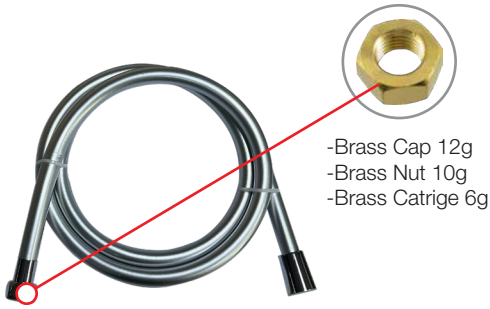

PVC Hose

- -Brass Cap 12g
- -Brass Nut 10g
- -Brass Cartridge 6g

SWP-SSH-1512

Double Interlock Heavy Duty PVC Hose

Code	Size	Unit Price
SWP-SSH-1512-G	1.2M 10 set/box | 200 sets/ctn	RM20.00
SWP-SSH-1515-G	1.5M 10 set/box | 200 sets/ctn	RM22.00