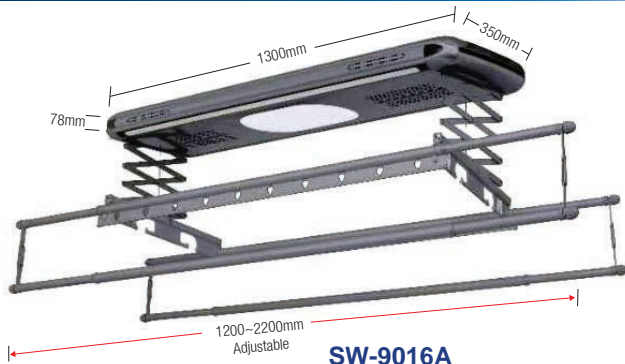

RM558.00

SWMR-LED-6080AF-GD

Gold Aluminium Frame -
LED Light Mirror (**ANTI-FOG**)
Mirror Size : 600 x 800mm
Shelf Size : Without Shelf
Quantity : 1set/box | 1set/ctn

RM624.00

Clothes Hanger - Aluminium Series