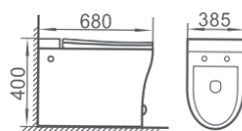

Tankless Siphonic One Piece Closet
Size: 680 x 385 x 400mm
S-trap-250mm Roughing-in
-300mm Roughing-in

RM3070.00 | White

RM3350.00 | Colour