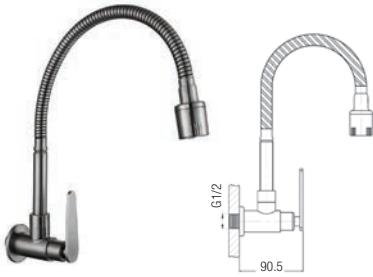

Premier Kitchen Sink Series

SWP-SS-304-73
Flexible Hose Kitchen
Wall Sink Tap
3 set/box | 30sets/ctn
RM 147.00