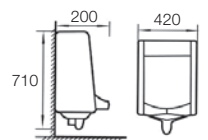

Wall-Hung Urinal
Size: 350 x 300 x 650mm
TI (Top Inlet)
BI (back Inlet)

RM685.00

UB-606

Wall-Hung Urinal
Size: 420 x 200 x 710mm
Top Inlet

RM835.00

UB-611

Wall-Hung Urinal c/w sensor
Size: 430 x 360 x 1000mm