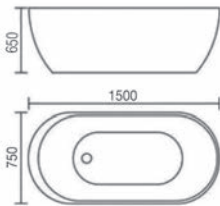

Size : 1700 x 800 x 600mm

RM9,000.00

SWP-BT-1056

Size : 1850 x 800 x 750mm

RM13,000.00

SWP-BT-6515

Size : 1500 x 700 x 400mm

RM2,800.00

SWP-BT-6517

Size : 1700 x 730 x 410mm

RM3,000.00

Bathtub

SWP-BT-148
Size : 1500 x 750 x 650mm

RM8,300.00

SWP-BT-8033 (L/R)
Size : 1300 x 750 x 600mm

RM7,800.00

SWP-BT-8028
Bathtub with Mixer Tap
Size : 1500 x 750 x 750mm

RM8,500.00

Free Standing Bathtub

SWP-BTM-178B
(BLACK)
Free Standing Bathtub
1set/box | 1set/ctn

RM1973.00

SWP-BTM-178G
(GOLD)
Free Standing Bathtub
1set/box | 1set/ctn

SWP-JC-226A
Size : 1800 x 900 x 680mm

SWP-JC-7002
Size : 1700 x 1300 x 690mm

SWP-JC-7003 (L/R)
Size : 1700 x 900 x 690mm

SWP-JC-7124
Size : 1700 x 750 x 600mm

SWP-JC-7113
Size : 1480 x 1480 x 630mm

Bathtub Dimension