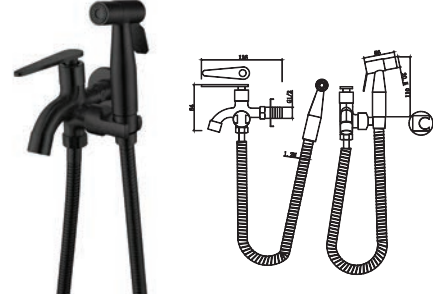

SWP-SS-304-6875-BA
Two Way Tap With Bidet Set
Hose Length: 1.2 Meter
Quantity: 6set/box | 36set/ctn

RM245.00