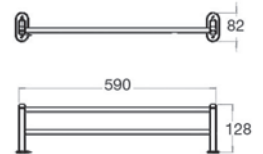

1 set/box | 10 sets/ctn

RM252.00

SWP-BF-6011

Foldable Towel Bar

Material Stainless Steel SUS304

Finishing Hairline Stainless Steel

1 set/box | 20 sets/ctn

RM127.00