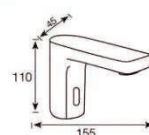

SWST-740

Alternate Current Infrared Washbasin Faucet, AC & DC Supply
1set/box | 8sets/ctn

RM 1,400.00