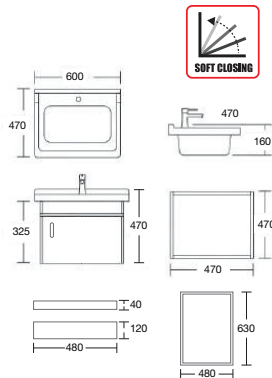

Bathroom Cabinet Series

SWBC-SS6609-BLK
6 in 1 Bathroom Cabinet Set

Main cabinet: 600x470x325mm
Ceramic Basin: 470x470x160mm
Mirror: 480x20x630mm
Shelf: 480x40x120mm

Included in Set:

Pop-Up Waste: SWPW-SS-W81A
Water Tap: SWS-304-2861B
Material: Stainless Steel

RM1500.00