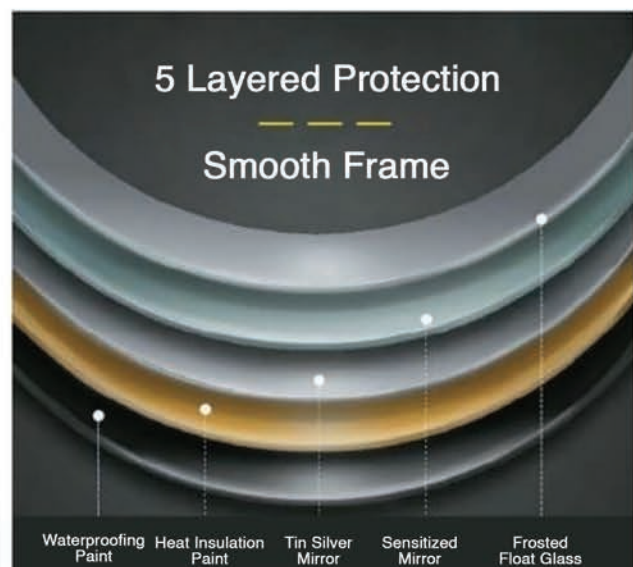

Aluminium Frame Mirror

RM195.00

RM225.00

RM242.00

RM312.00

RM220.00

RM255.00

RM264.00