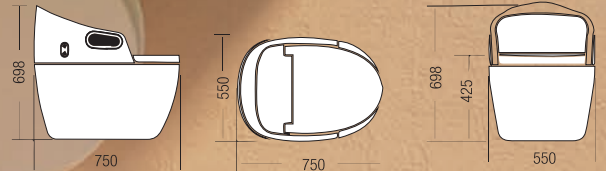

L750 x W550 x H698

Siphonic Flushing System

Rough-in 280/380mm

Flush Water Volume : 4.8L

Core Functions with Creative Technology

UV Sterilization

Built-In Water Tank
(Low Pressure Use)

360° Full Cleaning

AI Intelligent
(Mandarin Speech Recognition)

LED Display

Energy Saving Mode

Night Light

Instant Water Heating

Warm Air Dryer

Smart Control

Splash Proof Foam

UV Sterilization

Heated Seat

Microwave Sensor

Leg Infrared Sensor

Feminine Wash

Back Wash

Pressure Adjustment