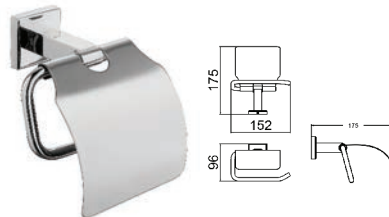

RM160.00

SWP-BF-7908

Robe Hook

Material: Stainless Steel SUS304
Finishing: Polish Chrome
1set/box | 50set/ctn

RM80.00

SWP-BF-7909

Toilet Paper Holder

Material: Stainless Steel SUS304
Finishing: Polish Chrome
1set/box | 60set/ctn