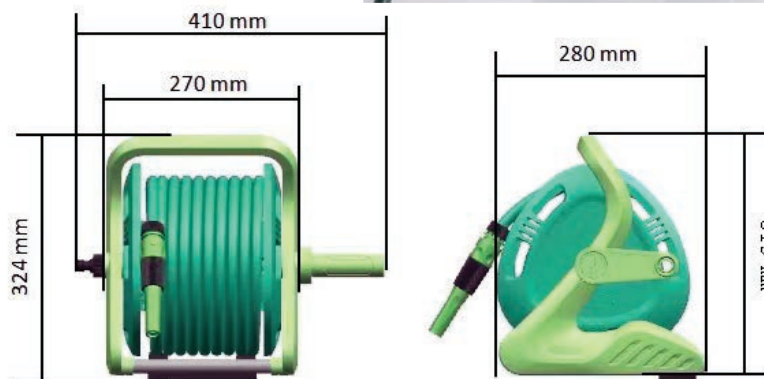

Accessories