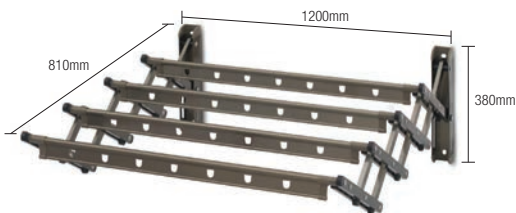

SW-CH319A / SW-CH319B

Retractable Clothes Hanger (2M)

Size: 2000 (L) x 900 (W) x 480mm

Material : Aluminium

1set/box | 10sets/ctn

RM548.00

SW-CH418C

Retractable Clothes Hanger (1.2M)