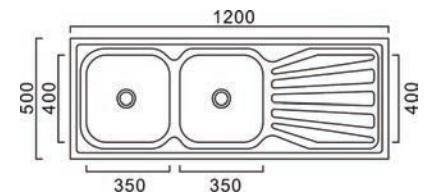

Stainless Steel Kitchen Sink

RM373.00

RM114.00

RM322.00

RM467.00

RM200.00

RM280.00

RM170.00

RM200.00