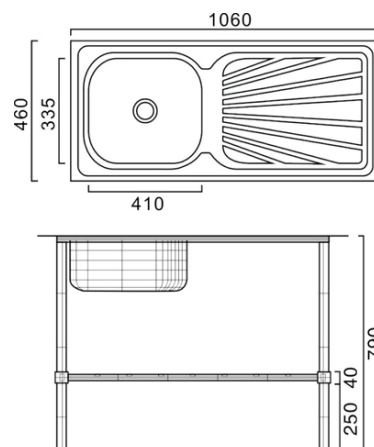

SKS-R170-10646

Single Bowl Kitchen Sink with Waste & Rack

Size : 1060x460x170mm

Thickness : 0.6mm

5 set/ctn

RM547.00