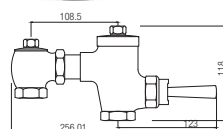

SWFV-702

Exposed WC Flush Valve
1 set/box | 18 sets/ctn

RM600.00