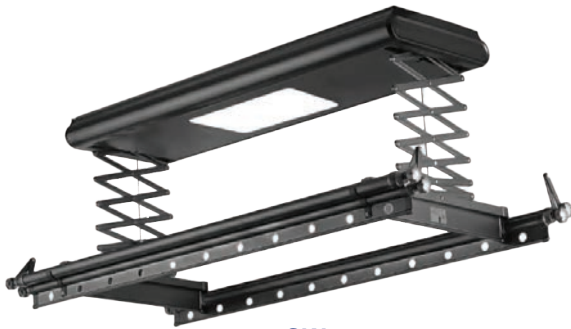

SW-9018
Electric Clothes Hanger
Size: 1000 (L) x 334 (W) x 80mm
Tube: 1200~2200mm
Material : Aluminium
1set/box | 1set/ctn

RM1500.00