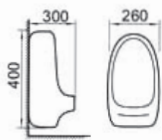

Wall Hung Urinal

UB-601

Wall-Hung Urinal
Size: 300 x 260 x 400mm
Top Inlet

RM350.00

UB-602 UB-602BI

Wall-Hung Urinal-Fixing to Wall Back
Size: 350 x 380 x 750mm
Top Inlet

RM1000.00

UB-609 UB-609 BI