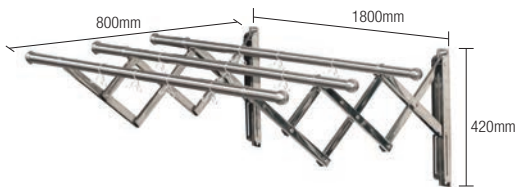

Clothes Hanger - Stainless Steel Series

SW-CH33518-SS (3 tubes)

Retractable Clothes Hanger

Size: 1800 (L) x 600 (W) x 420mm

Material : Stainless Steel

1 set/box | 10sets/ctn

RM208.00