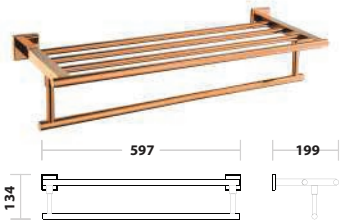

Bathroom Fitting 79 Series (Rose Gold)

SWP-BF-7902-RG

Double Towel Rack

Material: Stainless Steel SUS304

Finishing: Rose Gold

1set/box | 54set/ctn

RM600.00