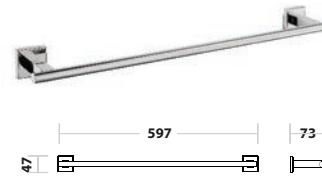

RM350.00

SWP-BF-7903

Double Towel Bar

Material: Stainless Steel SUS304
Finishing: Polish Chrome
1set/box | 60set/ctn

RM185.00

SWP-BF-7904

SUS304 Single Towel Bar

Material: Stainless Steel SUS304
Finishing: Polish Chrome
1set/box | 60set/ctn