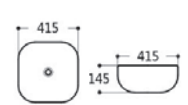

Matt Black Art Basin
Size: 415 x 415 x 145mm
Above Counter Mounting