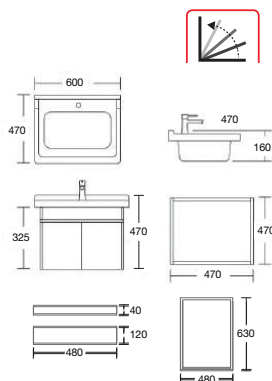

SWBC-SS6611-GY
6 in 1 Bathroom Cabinet Set

Main cabinet: 600x470x325mm
Ceramic Basin: 470x470x160mm
Mirror: 480x20x630mm
Shelf: 480x40x120mm

Included in Set:

Pop-Up Waste: SWPW-SS-W81A
Water Tap: SWS-304-2861B
Material: Stainless Steel

RM1500.00