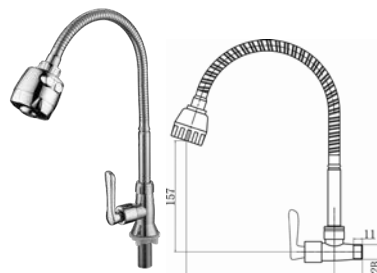

SFC-Z-6173

Flexible Hose Kitchen Pillar Sink Tap

Material : Zink Alloy

Finishing : -

Packing : 6set/Box | 48set/ctn

RM74.00