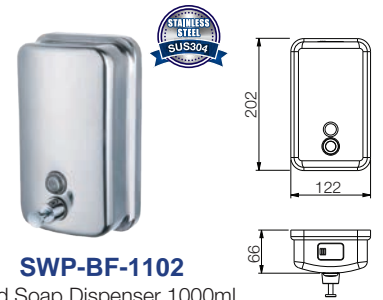

SWP-BF-1102
Liquid Soap Dispenser 1000ml
Material : Stainless Steel SUS304
Finishing :Polish Chrome
1 set/box | 24 sets/ctn

RM160.00