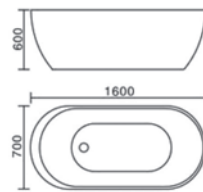

SWP-BT-8028
Bathtub with Mixer Tap
Size : 1500 x 750 x 750mm

RM8,500.00

Free Standing Bathtub

SWP-BTM-178B
(BLACK)
Free Standing Bathtub
1set/box | 1set/ctn

RM1973.00

SWP-BTM-178G
(GOLD)
Free Standing Bathtub
1set/box | 1set/ctn

RM2266.00

SWP-BTM-178RG
(ROSE GOLD)
Free Standing Bathtub
1set/box | 1set/ctn

RM2237.00

Jacuzzi Dimension

SWP-JC-7007
Size : 1500 x 1500 x 650mm

SWP-JC-227A
Size : 1800 x 1500 x 680mm

SWP-JC-7115
Size : 1700 x 850 x 600mm

SWP-JC-226A
Size : 1800 x 900 x 680mm

SWP-JC-7002
Size : 1700 x 1300 x 690mm

SWP-JC-7003 (L/R)
Size : 1700 x 900 x 690mm

SWP-JC-7124
Size : 1700 x 750 x 600mm

SWP-JC-7113
Size : 1480 x 1480 x 630mm

Bathtub Dimension

SWP-BT-007
Size : 1500 x 1500 x 640mm

SWP-BT-025
Size : 1600 x 700 x 600mm

SWP-BT-029
Size : 1720 x 850 x 600mm

SWP-BT-078
Size : 1800 x 900 x 800mm

SWP-BT-087
Size : 1700 x 800 x 600mm

SWP-BT-109
Size : 1700 x 810 x 680mm