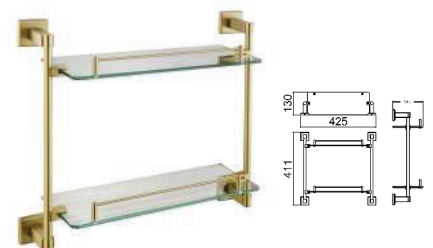

SWP-BF-7914-G

Double Glass Shelf

Material: Stainless Steel SUS304

Finishing: Satin Gold

1set/box | 54set/ctn

RM600.00