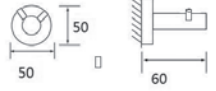

RM74.00

SWP-BX-4006

Robe Hook

Material Stainless Steel SUS304
Finishing Hairline Stainless Steel
1 set/box | 100 sets/ctn

RM39.00

SWP-BX-4006A

Robe Hook

Material Stainless Steel SUS304
Finishing Hairline Stainless Steel
1 set/box | 100 sets/ctn