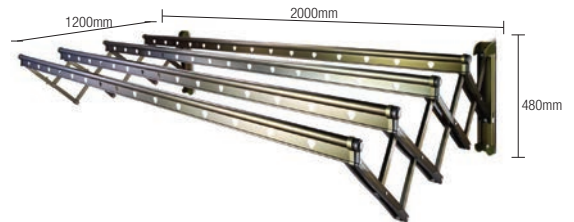

SW-CH419A / SW-CH419B

Retractable Clothes Hanger (2M)

Size: 2000 (L) x 1200 (W) x 480mm

Material : Aluminium

1set/box | 10sets/ctn

RM595.00