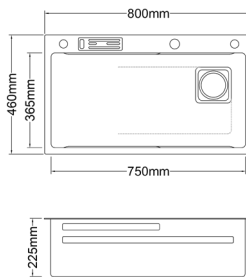

Scratch Resistant

Noise Reduction

Anti Fingerprint

Rust Resistant

COMPLETE SET

ACCESSORIES INCLUDED

SKS-230-7546-BKWF

Nano Black Single Bowl Kitchen Sink

Texture : Pearl Rice

Finishing : SUS304

Size : 750x460x225mm

Thickness : 3.3mm + 1mm

RM1400.00

SKS-230-8046-BKWF

Nano Black Single Bowl Kitchen Sink

Texture : Pearl Rice

Finishing : SUS304

Size : 800x460x225mm

Thickness : 3.3mm + 1mm

RM1500.00