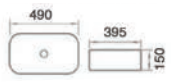

Art Basin
Size: 490 x 395 x 150mm
Above Counter Mounting

RM600.00