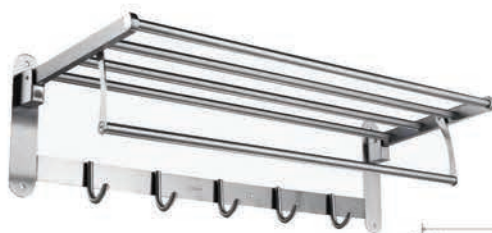

1 set/box | 10 sets/ctn

RM252.00

SWP-BF-6011

Foldable Towel Bar

Material Stainless Steel SUS304

Finishing Hairline Stainless Steel

1 set/box | 20 sets/ctn

RM127.00