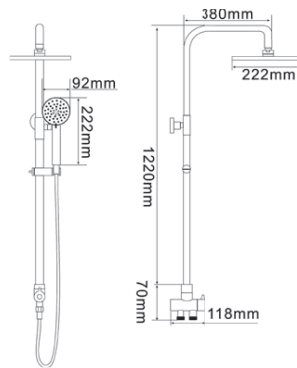

Bath Shower Post Set

SWP-BSP-5503CR

3 Way Bath Shower Set
for Water Heater
1set/box | 5set/ctn

RM730.00

SWP-BSP-5503G

3 Way Bath Shower Set
for Water Heater(Gold)
1set/box | 5set/ctn

RM980.00