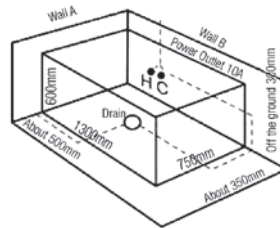

Size : 1700 x 800 x 600mm

RM9,000.00

SWP-BT-1056

Size : 1850 x 800 x 750mm

RM13,000.00

SWP-BT-6515

Size : 1500 x 700 x 400mm

RM2,800.00

SWP-BT-6517

Size : 1700 x 730 x 410mm

RM3,000.00

Bathtub

SWP-BT-148
Size : 1500 x 750 x 650mm

RM8,300.00

SWP-BT-8033 (L/R)
Size : 1300 x 750 x 600mm

RM7,800.00

SWP-BT-8028
Bathtub with Mixer Tap
Size : 1500 x 750 x 750mm

RM8,500.00

Free Standing Bathtub

SWP-BTM-178B
(BLACK)
Free Standing Bathtub
1set/box | 1set/ctn

RM1973.00

SWP-BTM-178G
(GOLD)
Free Standing Bathtub
1set/box | 1set/ctn