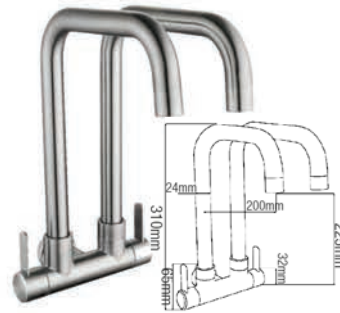

Premier Kitchen Tap Series

SWP-SS-304-3936
Flexible Kitchen Wall Sink Tap
1set/box | 10sets/ctn

RM139.00

SWP-SS-304-3937
Flexible Kitchen Pillar Sink Tap
1set/box | 10sets/ctn

RM139.00

SWP-SS-304-3938
Double Spout Kitchen Wall Sink Tap
1set/box | 10sets/ctn