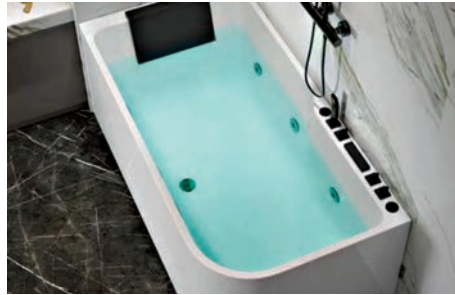

SWP-BT-8033 (L/R)
Size : 1300 x 750 x 600mm

RM7,800.00