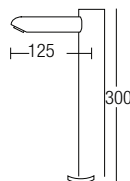

SWST-743

Sensor Tall Basin Pillar Tap, AC Supply
1set/box | 8sets/ctn

RM 1,200.00