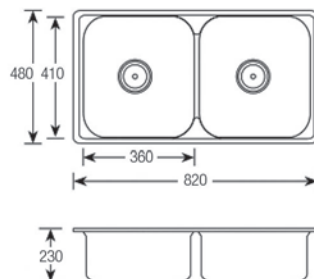

RM575.00

SWP-KS-230-8248

Stainless Steel Double Bowl
 Size : 820 x 480 x 230mm
 Thickness : 1.0mm
 Finishing : Hairline
 1 set/box | 3 sets/ctn

RM595.00

SWP-KS-230-10549

Stainless Steel Double Bowl
 Size : 1050 x 490 x 230mm
 Thickness : 1.0mm
 Finishing : Hairline
 1 set/box | 3 sets/ctn