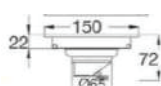

SWFG-SS-304-6605-G
SUS304 FLOOR GRATING (GOLD)
150 x 150 mm
1 set/box | 40sets/ctn

RM130.00