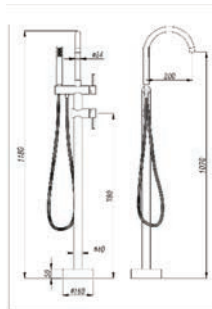

Free Standing Bathtub

SWP-BTM-178B
(BLACK)
Free Standing Bathtub
1set/box | 1set/ctn

RM1973.00