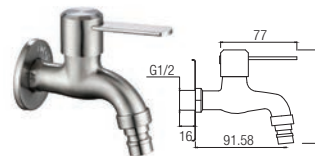

SWS-304-3977
Wall Bib Tap
with 1/2" Connector
6 set/box | 72sets/ctn
RM48.00