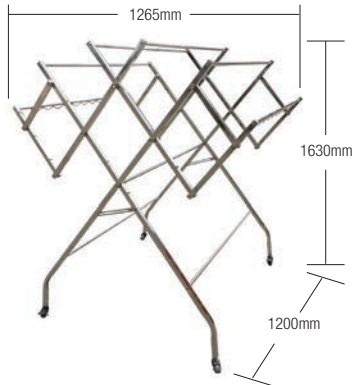

Clothes Hanger - Stainless Steel Series

SW-CH6002D (9 tubes)
Heavy Duty Free Standing Clothes Hanger
Size: 1200 (L) x 1265 (W) x 1630mm
Material : Stainless Steel
1set/box | 4sets/ctn
RM428.00