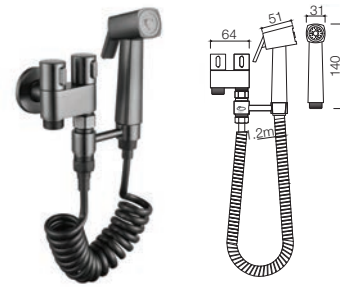

SWP-BR-14363-GM
(Gun Metal) 2 Way Angle Valve
With Bidet Set & 1.2m Flexible Hose
Quantity : 1set/box | 36set/ctn

RM248.00