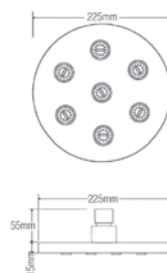

RM980.00

Rain Shower Series

SWP-SH-801
8" ABS Rain Shower
1set/box | 36sets/ctn

RM 96.00

SWP-SH-802
8" Rain Shower
1set/box | 36sets/ctn

RM 93.00

SWP-SH-803
8" ABS Rain Shower
1set/box | 36sets/ctn

RM 92.00