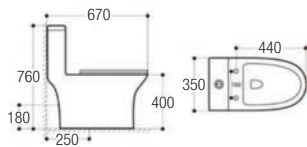

WC-9393-S250-G (GOLD)
Washdown One-Piece Closet
Size : 670 x 350 x 760mm
S-Trap : 250mm Roughing-In
Quantity : 1 set /c tn

RM3800.00