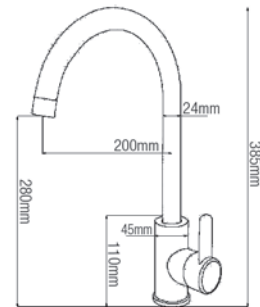

Premier Kitchen Tap Series

Premier Flexible Basin Cold Tap Series