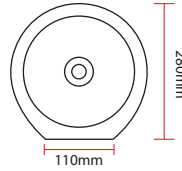

SWP-BF-1200/B
Jumbo Roll Paper Dispenser (Black)
1 set/box | 30 set/ctn

RM 64.00