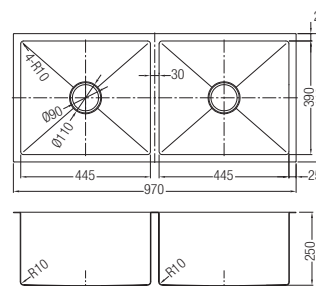

Nano Double Bowl Kitchen Sink

SWP-KS-250-8545-SL

Size : 850 x 450 x 250mm
Thickness: 3mm + 1.2mm
Finishing : Silver
1pc/box | 1pc/ctn

RM 1380.00

SWP-KS-250-8545-BK

Size : 850 x 450 x 250mm
Thickness: 3mm + 1.2mm
Finishing : Black
1pc/box | 1pc/ctn

RM1,530.00

SWP-KS-250-8545-GD

Size : 850 x 450 x 250mm
Thickness: 3mm + 1.2mm
Finishing : Gold
1pc/box | 1pc/ctn

RM1,580.00

SWP-KS-250-8545-RD

Size : 850 x 450 x 250mm
Thickness: 3mm + 1.2mm
Finishing : Rose Gold
1pc/box | 1pc/ctn

RM1,580.00

Kitchen Sink

SWP-KS-250-4545

Stainless Steel Single Bowl
Size : 450 x 450 x 250mm
Thickness : 3mm + 1.2mm
Finishing : Stainless Steel Hairline
1pc/box | 1pc/ctn

RM672.00

SWP-KS-250-8545L

Stainless Steel Double Bowl
Size : 850 x 450 x 250mm
Thickness : 3mm + 1.2mm
Finishing : Stainless Steel Hairline
1pc/box | 1pc/ctn

RM1161.00

SWP-KS-250-9744

Stainless Steel Double Bowl
Size : 970 x 440 x 250mm
Thickness : 3mm + 1.2mm
Finishing : Stainless Steel Hairline
1pc/box | 1pc/ctn

RM1,381.00

SWP-KS-250-9045 SS

Stainless Steel Single Bowl
Size : 900 x 450 x 250mm
Thickness : 3mm + 1.2mm
Finishing : Stainless Steel Hairline
1pc/box | 1pc/ctn

RM990.00

Draining Basket

SWBK-304-001

Stainless Steel Draining Basket
Size : 480mm
1pc/box | 25pcs/ctn

RM135.00

SWBK-304-002

Stainless Steel Draining Basket
Size : 450mm
1pc/box | 25pcs/ctn

RM135.00

SWBK-304-003BK

Adjustable Stainless Steel Basket
Colour : Black
1pc/box | 100pcs/ctn

RM68.00

SWBK-304-003S

Adjustable Stainless Steel Basket
Colour : Silver
1pc/box | 100pcs/ctn

RM68.00