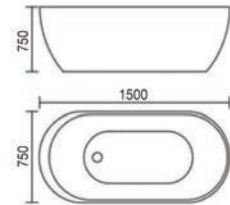

Size : 1700 x 800 x 600mm

RM9,000.00

SWP-BT-1056

Size : 1850 x 800 x 750mm

RM13,000.00

SWP-BT-6515

Size : 1500 x 700 x 400mm

RM2,800.00

SWP-BT-6517

Size : 1700 x 730 x 410mm

RM3,000.00

Bathtub

SWP-BT-148
Size : 1500 x 750 x 650mm

RM8,300.00

SWP-BT-8033 (L/R)
Size : 1300 x 750 x 600mm

RM7,800.00

SWP-BT-8028
Bathtub with Mixer Tap
Size : 1500 x 750 x 750mm

RM8,500.00

Free Standing Bathtub

SWP-BTM-178B
(BLACK)
Free Standing Bathtub
1set/box | 1set/ctn

RM1973.00

SWP-BTM-178G
(GOLD)
Free Standing Bathtub
1set/box | 1set/ctn

SWP-JC-226A
Size : 1800 x 900 x 680mm

SWP-JC-7002
Size : 1700 x 1300 x 690mm

SWP-JC-7003 (L/R)
Size : 1700 x 900 x 690mm

SWP-JC-7124
Size : 1700 x 750 x 600mm

SWP-JC-7113
Size : 1480 x 1480 x 630mm

Bathtub Dimension