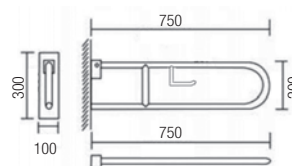

SWP-SS-304-GB-3275U

U-Shape Grab Bar (32*750)
1 set/box | 5 sets/ctn

RM750.00