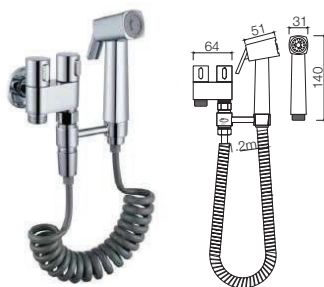

SWP-BR-14363
2 Way Angle Valve With
Bidet Set & 1.2m Flexible Hose
Quantity : 1set/box | 36set/ctn

RM173.00