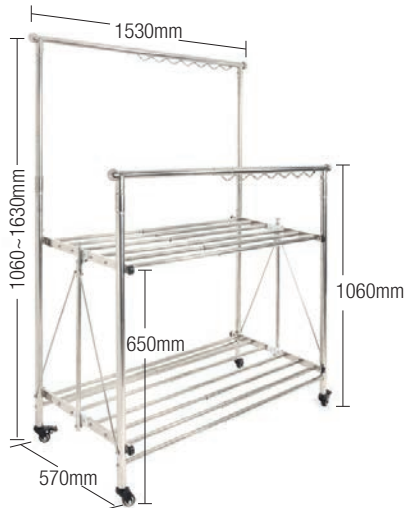

Clothes Hanger - Stainless Steel Series

SW-CH6012AL

Heavy Duty Free Standing Clothes Hanger

Size: 1530 (L) x 570 (W) x 1060~1630mm

Material : Stainless Steel

1set/box | 4sets/ctn

RM715.00