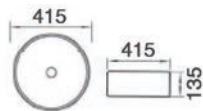

Art Basin

RM600.00

RM500.00

RM500.00

RM800.00

RM800.00

RM500.00

RM700.00

RM700.00

RM700.00

RM700.00