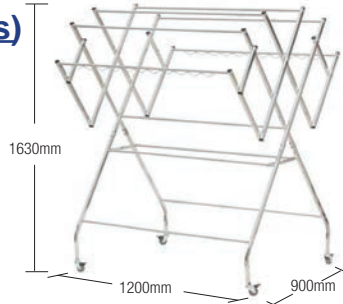

SW-CH6002D (9 tubes)
Heavy Duty Free Standing Clothes Hanger
Size: 1200 (L) x 1265 (W) x 1630mm
Material : Stainless Steel
1set/box | 4sets/ctn
RM428.00

SW-CH6003E (11 tubes)
Heavy Duty Free Standing Clothes Hanger
Size: 1200 (L) x 900 (W) x 1630mm
Material : Stainless Steel
1set/box | 4sets/ctn
RM448.00