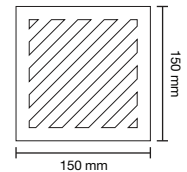

SWFG-SS-304-6605-RG
SUS304 FLOOR GRATING (ROSE GOLD)
150 x 150 mm
1 set/box | 40sets/ctn

RM130.00