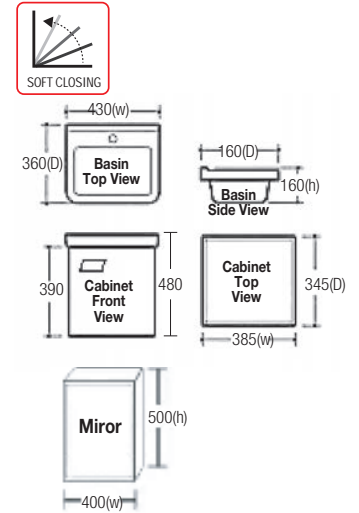

SBC-600402A

Bathroom Cabinet Set

Main Cabinet : 385(w) x 345(D) x 390(h) mm

Ceramic Basin : 430(w) x 360(D) x 160(h) mm

Mirror : 400(w) x 500(h) mm

Material : Aluminium

RM800.00