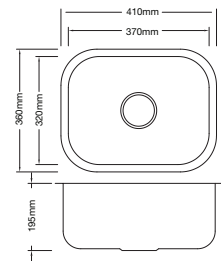

SWP-SKS-200-4136-SS

Size : 410 x 360 x 195mm
Thickness : 1mm
Finishing : Hairline
Packing : 8 sets/ctn

RM230.00