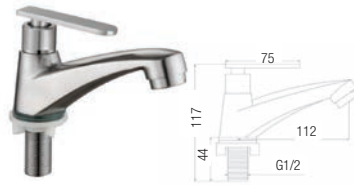

SWS-304-2860
Basin Pillar Tap
4 set/box | 48sets/ctn
RM 85.00