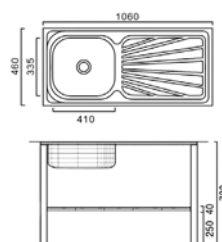

SKS-R170-10646ECO

Single Bowl Kitchen Sink with Waste & Rack

Material : Stainless Steel SUS304

Finishing : 1mm

Size : 1060x460x170mm

Packing : 1set/box, 5set/ctn

RM400.00