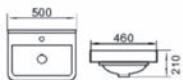

Wall-Hung Basin
Size: 500 x 430 x 190mm
Fixing to wall with back

RM175.00

WB-121

Wall-Hung Basin
Size: 490 x 355 x 180mm
Fixing to wall with back

RM208.00

WB-203

Wall-Hung Basin
Size: 500 x 460 x 210mm

RM260.00