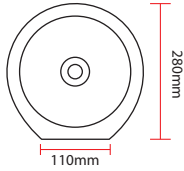

Paper Dispenser Series

SWP-BF-1200/G
Jumbo Roll Paper Dispenser (Green)
1 set/box | 30 set/ctn

RM 64.00