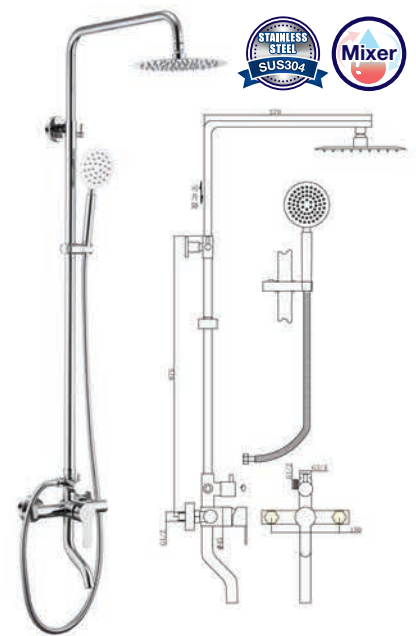

3 Way Bath Expose Shower Set - Mixer
1 set/box | 5 set/ctn

RM 892.00

SWP-BSP-9012CR

2 Way Bath Expose Shower Set - Mixer
1 set/box | 5 set/ctn

RM 675.00

SWP-BSP-9013CR

3 Way Bath Expose Shower Set - Mixer
1 set/box | 5 set/ctn