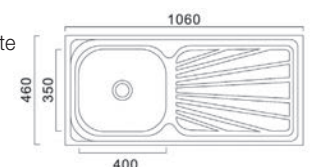

Stainless Steel Kitchen Sink

RM373.00

RM114.00

RM322.00

RM467.00

RM200.00

RM280.00

RM170.00

RM200.00