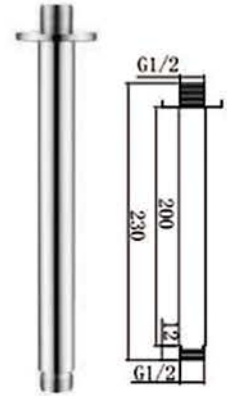

RM120.00

SWP-SH-816
12" ABS Rain Shower
1set/box | 30set/ctn

RM120.00

Shower Arm & Rain Shower Series

SWP-SA-150
Shower Arm
20 set/box | 200 set/ctn
RM24.00

SWP-SA-150B
Shower Arm - Black
20 set/box | 200 set/ctn
RM37.00