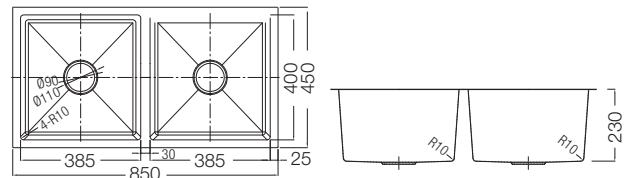

HANDMADE KITCHEN SINK

Handmade Double Bowl Kitchen Sink

SKS-230-8545L-SSECO

Size : 850 x 450 x 230mm
Thickness: 2.8mm + 0.8mm
Finishing : Silver
3 set/ctn

RM750.00

SKS-230-8545L-BKECO

Size : 850 x 450 x 230mm
Thickness: 2.8mm + 0.8mm
Finishing : Black
3 set/ctn

RM950.00

Nano Double Bowl Kitchen Sink

SKS-230-8545-SSECO

Size : 850 x 450 x 230mm
Thickness: 2.8mm + 0.8mm
Finishing : Silver
5 set/ctn

RM750.00

SKS-230-8545-BKECO

Size : 850 x 450 x 230mm
Thickness: 2.8mm + 0.8mm
Finishing : Black
5 set/ctn

RM950.00

Handmade S/S Single Bowl Kitchen Sink

SKS-230-6045-SSECO

Size : 600 x 450 x 230mm
Thickness : 2.8mm + 0.8mm
Finishing : Silver
5 set/ctn

RM560.00

SKS-230-6045-BKECO

Size : 600 x 450 x 230mm
Thickness : 2.8mm + 0.8mm
Finishing : Black
5 set/ctn

RM650.00