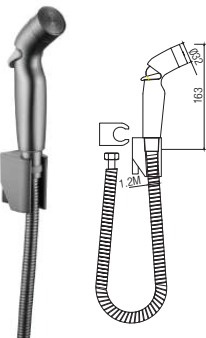

SWSB-ABS-363-GM
(Gun Metal) ABS Spray Bidet Set
c/w Holder & 1.2m Flexible Hose
Quantity : 1set/box | 50set/ctn

RM110.00