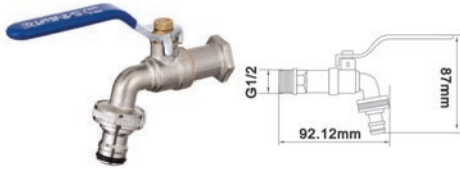

4x Plastic Anchor

1x Tap Adaptor

1x Wall Mount Bracket

1x Handle

2m Inner Connector-1 set

GARDEN TAP

Garden Tap

SWGP-8101
Garden Tap 1/2" (170g)
12 set/box | 120 sets/ctn
RM23.00