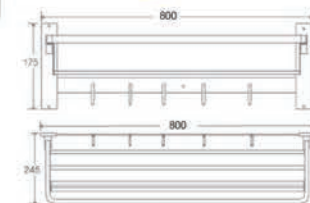

Bathroom Fitting

SWP-BF-3624

Corner Basket

Material Stainless Steel SUS304

Finishing Hairline Stainless Steel

1 set/box | 20 sets/ctn

RM120.00

SWP-BF-3630

Basket

Material Stainless Steel SUS304

Finishing Hairline Stainless Steel

1 set/box | 20 sets/ctn

RM127.00

SWP-BF-1260

Toilet Paper Box

Material Stainless Steel SUS304

Finishing Chrome

1 set/box | 60 sets/ctn

RM88.00

SWP-BF-6009

Foldable Towel Rack

Material Stainless Steel SUS304

Finishing Hairline Stainless Steel

1 set/box | 10 sets/ctn

RM252.00

SWP-BF-6011

Foldable Towel Bar

Material Stainless Steel SUS304

Finishing Hairline Stainless Steel

1 set/box | 20 sets/ctn

RM127.00

SWP-BF-6010

Foldable Towel Rack

1 set/box | 5 set/ctn

RM305.00

Material: Stainless Steel SUS304
Finishing: Hairline Stainless Steel

SWP-BF-6012

Foldable Towel Bar

1 set/box | 20 set/ctn

RM154.00

Material: Stainless Steel SUS304
Finishing: Hairline Stainless Steel