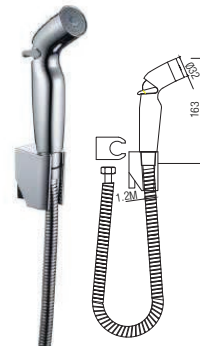

SWSB-ABS-363
ABS Spray Bidet Set c/w
Holder & 1.2m Flexible Hose
Quantity : 1set/box | 50set/ctn

RM78.00