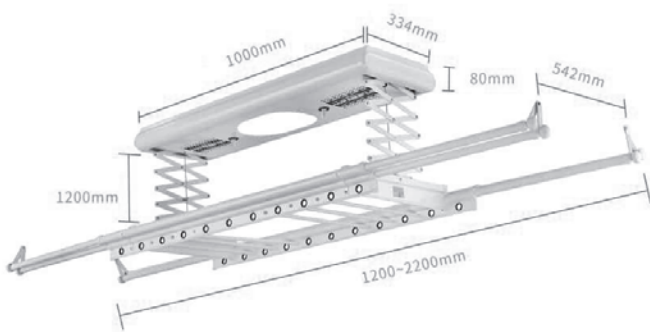

Clothes Hanger - Aluminium Series

RM1988.00

RM2535.00

RM1500.00

RM2500.00