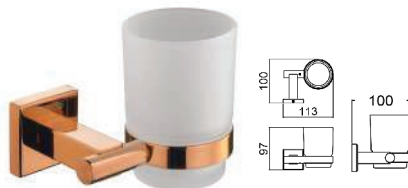

SWP-BF-7905-RG

Single Tumbler Holder

Material: Stainless Steel SUS304

Finishing: Rose Gold

1set/box | 60set/ctn

RM170.00