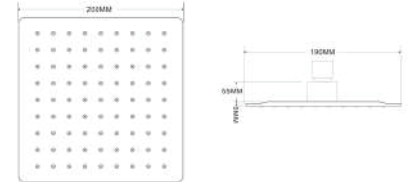

SWP-SH-804
9" ABS Rain Shower (Black)
1set/box | 36sets/ctn

RM93.00

SWP-SH-805
8" Stainless Steel SUS304
RAIN SHOWER
1set/box | 36sets/ctn

RM73.00

SWP-SH-814
8" Stainless Steel SUS304
RAIN SHOWER
1set/box | 36sets/ctn