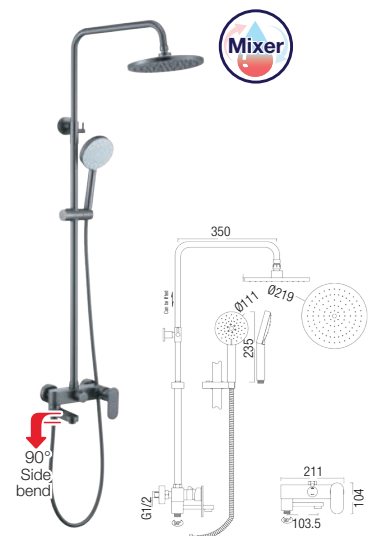

SWP-BSP-9003GM
3 Way Bath Bath Expose Shower Set
- Mixer
1set/box | 5sets/ctn

RM1250.00