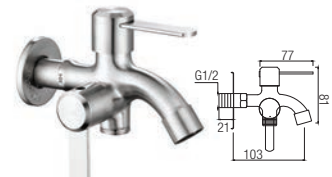

SWS-304-3978
Two Way Tap
6 set/box | 72sets/ctn
RM100.00