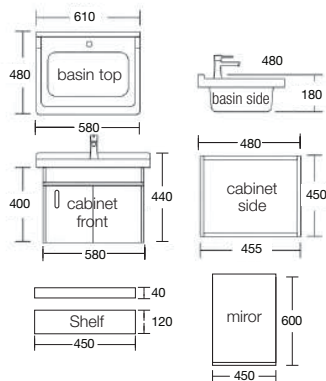

SBC-600601SS

Bathroom Cabinet Set c/w Tap

Main Cabinet : 580(w) x 455(d) x 400(h) mm

Ceramic Basin : 610(w) x 480(d) x 180(h) mm

Mirror : 450(w) x 600(h) mm

Shelf : 450 x 120

Material : Stainless Steel

RM1500.00