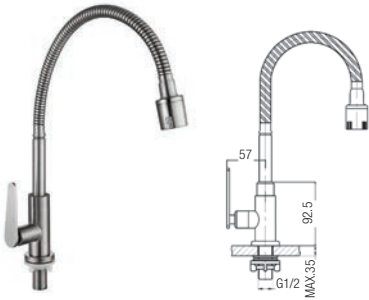

Premier Kitchen Sink Series

SWP-SS-304-73
Flexible Hose Kitchen
Wall Sink Tap
3 set/box | 30sets/ctn
RM 147.00

SWS-304-2873
Flexible Hose Kitchen
Wall Sink Tap
3 set/box | 30sets/ctn
RM 85.00

SWS-304-3973
Flexible Hose Kitchen
Wall Sink Tap
3 set/box | 30sets/ctn
RM91.00