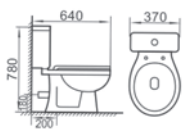

Washdown Two-piece closet
Size: 640 x 370 x 780mm
S-trap-200mm Roughing-in
-250mm Roughing-in

RM620.00