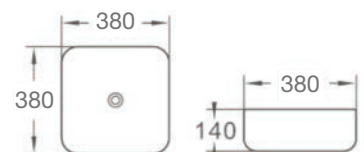

WB-496-G
(GOLD)
Art Basin
1set/ctn

RM650.00

WB-496-RG
(ROSE GOLD)
Art Basin
1set/ctn

RM650.00

WB-496-BG
(BLACK C/W GOLDLINE)
Art Basin
1set/ctn

RM650.00

380x380x140mm

Art Basin