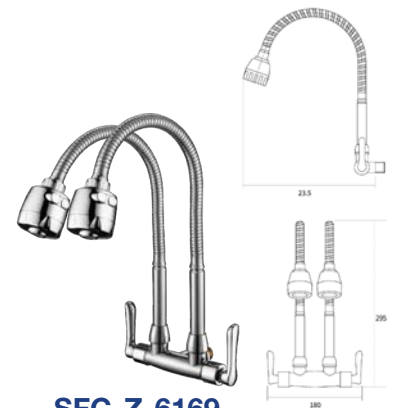

Packing : 4set/box | 24set/ctn

RM147.00

SFC-Z-6169

Twin Spout Flexi Hose

Wall Sink Tap

Material : Zinc Alloy

Finishing : -

Packing : 4set/box | 24set/ctn