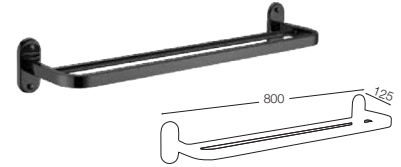

RM85.00

SBF-600903-B
 80cm Double Towel Bar (Black)
 Material : Stainless Steel SUS304
 Finishing : Black
 Size : 800x125mm
 Packing : 1set/Box | 40sets/ctn

RM55.00

SBF-600904-B
 80cm Single Towel Bar (Black)
 Material : Stainless Steel SUS304
 Finishing : Black
 Size : 800x80mm
 Packing : 1set/Box | 40sets/ctn