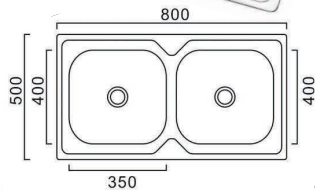

SKS-250-8050 SP (S600)
Double bowl Kitchen Sink With Waste
Size: 800 x 500 x 250mm
Thickness : 1mm
Quality : 5pcs / Carton

RM467.00