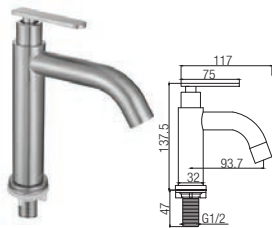

SWP-SS-304-61
Tall Basin Pillar Tap
2 set/box | 30sets/ctn
RM 85.00

SWS-304-2859
Basin Pillar Tap
2 set/box | 30sets/ctn
RM 47.00

SWS-304-3961
Basin Pillar Tap
2 set/box | 30sets/ctn
RM51.00

SWP-SS-304-87
Tall Basin Pillar Tap
1 set/box | 30sets/ctn
RM 127.00