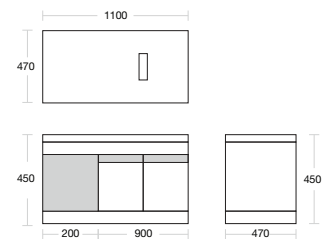

RM1980.00

SWBC-C5701-WH
Stainless Steel Cabinet &
Table Top (White)
 700 x 200 x 470 x 450mm

RM2080.00

SWBC-C5801-WH
Stainless Steel Cabinet &
Table Top (White)
 800 x 200 x 470 x 450mm

RM2260.00

SWBC-C5901-WH
Stainless Steel Cabinet &
Table Top (White)
 900 x 200 x 470 x 450mm