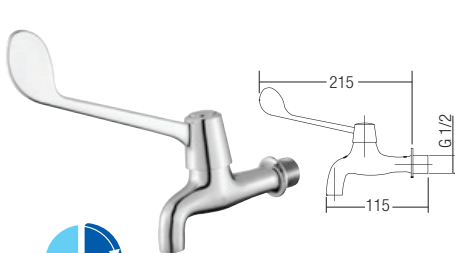

SWP-B-EL-217

Elbow Line Wall Bib Tap
1 set/box | 25sets/ctn

RM 113.00