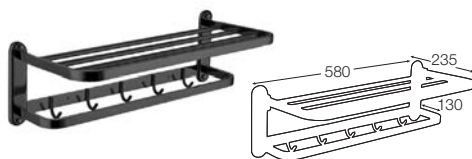

RM85.00

SBF-600907-B
 Towel Rack (Black)
 Material : Stainless Steel SUS304
 Finishing : Black
 Size : 580x235mm
 Packing : 1set/Box | 20set/ctn

RM85.00

ive! HORDEN®

Germany

HDM SERIES

YOUR WATER PRESSURE EXPERT