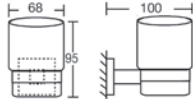

Bathroom Fitting - 37 Series

SWP-BF-3701

Single Tumble Holder

Material Stainless Steel SUS304

Finishing Hairline Stainless Steel

1 set/box | 20 sets/ctn

RM84.00