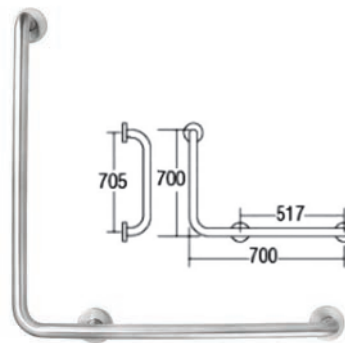

SWP-SS-304-GB-700L

L-Shape Grab Bar - Left
(700 x 700 x Ø32)
1 set/box | 5 sets/ctn

RM400.00

SWP-SS-304-GB-700R

L-Shape Grab Bar - Right
(700 x 700 x Ø32)
1 set/box | 5 sets/ctn

RM400.00

SWP-SS-304-GB-700T

T-Shape Grab Bar
(700 x 755 x Ø32)
1 set/box | 6 sets/ctn