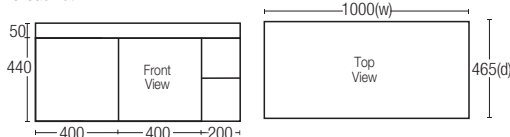

Features :

RM2,700.00

1.Mirror

2.Basin

3.Cabinet

SWBC-SS61001

Main Cabinet : 1000(w) x 465(d) x 490(h)

Ceramic Basin : 460(w) x 305(d) x 180(h)