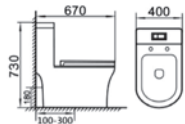

WC-2100

Washdown One-piece Closet
 Size: 670 x 400 x 730mm
 S-trap-200mm Roughing-in
 S-trap-250mm Roughing-in
 P-trap-180mm Roughing-in

RM1335.00

WC-2100BC

Washdown One-piece Closet c/w Bidet
 Size: 670 x 400 x 730mm
 S-trap-200mm Roughing-in
 S-trap-250mm Roughing-in
 P-trap-180mm Roughing-in