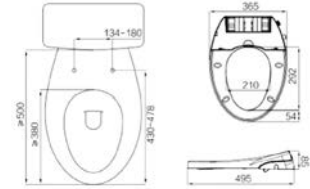

Bidet Seat Cover

SCB-PP-001D

Manual Bidet Seat Cover D Shape

Packing : 1set/Box | 5 set/ctn

RM450.00

SCB-PP-002V

Manual Bidet Seat Cover V Shape

Packing : 1set/Box | 5 set/ctn

RM450.00

Shape Judgment

The Shape of te toilet seat has three shapes: O shape / V shape/ D shape. According the figure below, the cover plate can be selected to meet the needs of the home toilet.