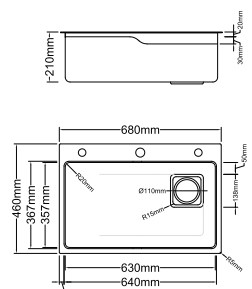

SWP-KS-215-6846-SGM
NANO SINGLE BOWL
KITCHEN SINK(Gun Metal)
Size: 680 x 460 x 215mm
Thickness: 3.3 x 1mm
Finishing: SUS304
1 set/box | 1set/ctn

RM1530.00