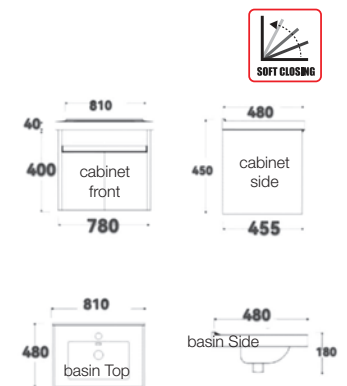

SWBC-SS6807

Bathroom Cabinet Set c/w Water Tap (780x455x400mm)

Main cabinet: 780(w)x455(d)x400(h)mm
Ceramic Basin: 810(w)x480(d)x180(h)mm
Mirror: 700x500mm
Shelf: 700x120mm

Included in Set:

Pop-Up Waste: SWP-SS-304-81A
Water Tap: SWS-SS-304-61
Material: Stainless Steel
Feature: -SUS304 Hinge
-3 side same surface colour

RM2200.00