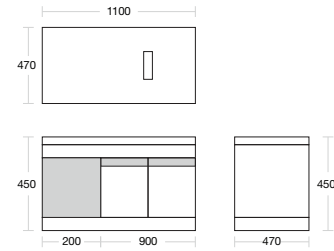

RM1900.00

SWBC-C5702-BLK
Stainless Steel Cabinet &
Table Top (Black)
700 x 200 x 470 x 450mm

RM2000.00

SWBC-C5802-BLK
Stainless Steel Cabinet &
Table Top (Black)
800 x 200 x 470 x 450mm

RM2180.00

SWBC-C5902-BLK
Stainless Steel Cabinet &
Table Top (Black)
900 x 200 x 470 x 450mm