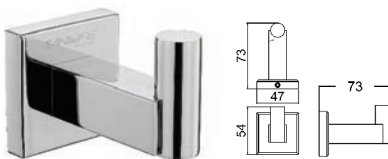

SWP-BF-7908

Robe Hook

Material: Stainless Steel SUS304
Finishing: Polish Chrome
1set/box | 50set/ctn

RM80.00