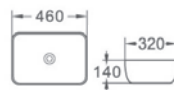

Matt Black Art Basin
Size: 460 x 320 x 140mm
Above Counter Mounting

RM850.00