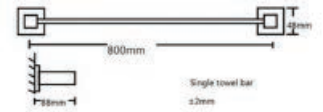

RM147.00

SWP-BX-3708

Single Towel Rack

Material Stainless Steel SUS304

Finishing Hairline Stainless Steel

1 set/box | 20 sets/ctn

RM97.00

SWP-BX-3709