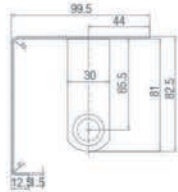

SWP-BF-1270
SUS304 Toilet Paper c/w
Phone Holder-SS
138 x 100 x 100mm
1 set/box | 30set/ctn

RM109.00