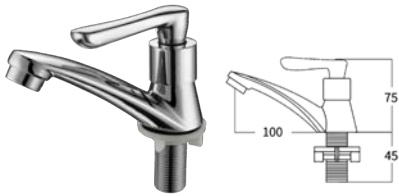

Cold Tap

SFC-Z-6160

Basin Pillar Tap

Material : Zink Alloy

Finishing : -

Packing : 6set/box | 60set/ctn

RM48.00