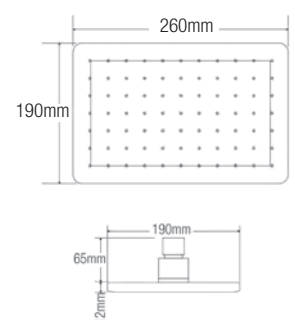

SWP-SH-811
10" ABS Rain Shower
1set/box | 36sets/ctn

RM 92.00

SWP-SH-812
12" ABS Rain Shower
1set/box | 36sets/ctn

RM 100.00

SWP-SH-813
10" ABS Rain Shower - Black
1set/box | 36sets/ctn

RM 173.00

Rain Shower Series