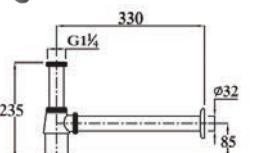

RM170.00

SWS-B-BT-33-RG
Bottle Trap 1 1/4"
1set/box | 20sets/ctn

RM170.00

SWS-B-BT-33-MG
Bottle Trap 1 1/4"
1set/box | 20sets/ctn

RM170.00

SWS-B-BT-38
Bottle Trap 1 1/2"
1set/box | 20sets/ctn

RM150.00

SWS-Z-BT-32
Bottle Trap
1 set/ | 20 sets/ctn