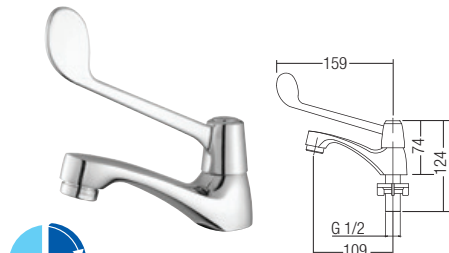

Elbow Line Wall Bib Tap
1 set/box | 25sets/ctn

RM 113.00

SWP-B-EL-216

Elbow Line Basin Pillar Tap
1 set/box | 25sets/ctn

RM 140.00

SWP-B-WM-218

Wall Mounted Basin Tap
1 set/box | 12sets/ctn

RM 220.00