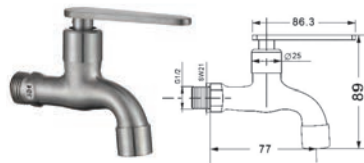

SWP-SS-304-67-A
Wall Bib Tap
6 set/box | 72sets/ctn
RM 52.00

SWS-304-2867
Wall Bib Tap
6 set/box | 72sets/ctn
RM 43.00

SWS-304-2867A
Wall Bib Tap
with 1/2" Connector
6 set/box | 72sets/ctn
RM 43.00

SWP-SS-304-88
Wall Bib Tap
Extra Long Body
6 set/box | 72sets/ctn
RM 49.00