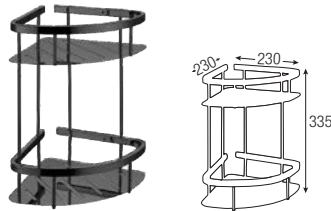

SBF-600902-B
Bathroom Wall Double Corner Basket (Black)
Material : Stainless Steel SUS304
Finishing : Black
Size : 230x335(h)x230mm
Packing : 1set/Box | 24sets/ctn

RM85.00