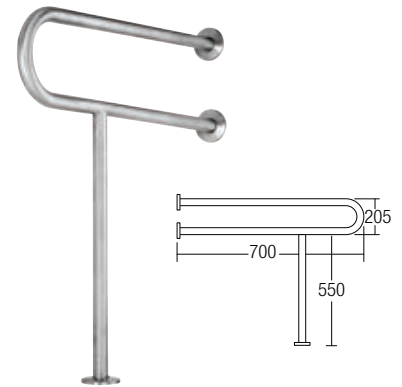

SWP-SS-304-GB-700L

L-Shape Grab Bar - Left
(700 x 700 x Ø32)
1 set/box | 5 sets/ctn

RM400.00

SWP-SS-304-GB-700R

L-Shape Grab Bar - Right
(700 x 700 x Ø32)
1 set/box | 5 sets/ctn

RM400.00

SWP-SS-304-GB-700T

T-Shape Grab Bar
(700 x 755 x Ø32)
1 set/box | 6 sets/ctn