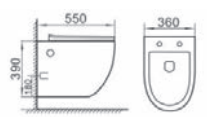

Washdown Wall-Hung Closet
Size: 550 x 360 x 390mm
P-trap-180mm Roughing-in