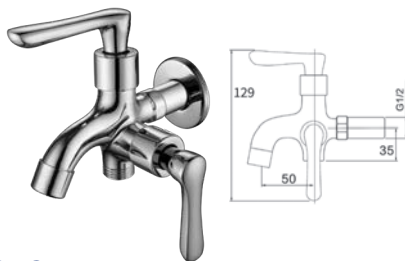

SFC-Z-6168

Two Way Tap

Material : Zink Alloy

Finishing : -

Packing : 6set/box | 48set/ctn

RM67.00