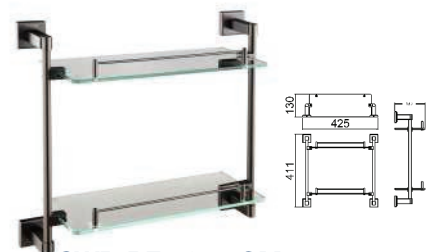

Glass Shelf c/w Towel Bar

Material: Stainless Steel SUS304

Finishing: Gun Metal

1set/box | 54set/ctn

RM470.00

SWP-BF-7914-GM

Double Glass Shelf

Material: Stainless Steel SUS304