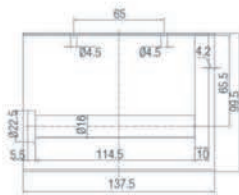

Bathroom Fitting