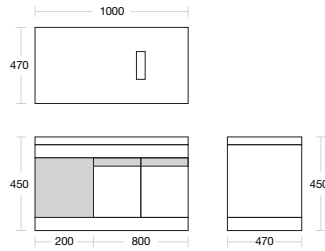

SWBC-C5802-BLK
Stainless Steel Cabinet &
Table Top (Black)
800 x 200 x 470 x 450mm

RM2180.00