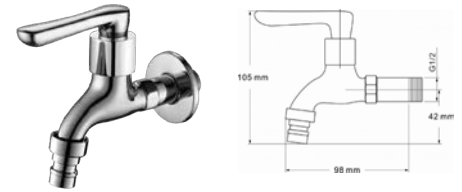

SFC-Z-6167A

Two Way Tap

Material : Zink Alloy

Finishing : -

Packing : 6set/Box | 72set/ctn

RM48.00