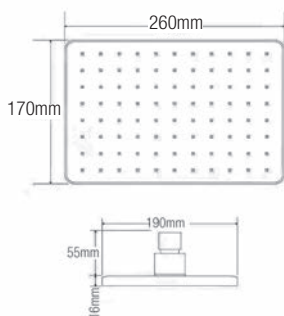

RM 92.00

SWP-SH-812
12" ABS Rain Shower
1set/box | 36sets/ctn