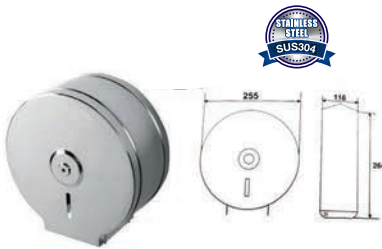

SWP-BF-1100
Tissue Dispenser
Material:Stainless Steel SUS304
Finishing :Hairline Stainless Steel
1 set/box | 8 sets/ctn

RM251.00