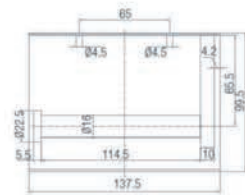

RM109.00

SWP-BF-1271
SUS304 Toilet Paper c/w
Phone Holder-Matt Black
138 x 100 x 100mm
1 set/box | 30set/ctn