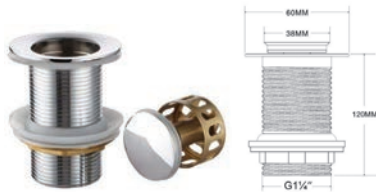

Spring Waste
With Basket - Black

1 set/ | 60 sets/ctn

RM71.00

SWPW-SS-W120U

Umbrella Spring Waste
Without Overflow

1 set/ | 100 sets/ctn

RM67.00

SWPW-B-W80B-SS