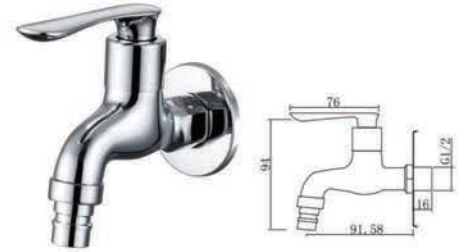

SWP-BR-3477A
Wall Bib Tap
10 Set/box | 50sets/ctn
RM75.00

SWP-BR-3477
Wall Bib Tap With
1/2" Hose Connector
10 Set/box | 50sets/ctn
RM75.00

SWP-BR-3414
Two Way Tap
4 set/box | 48 set/ctn
RM145.00

SWP-BR-3400
Angel Valve
10 set/box | 100 set/ctn
RM67.00