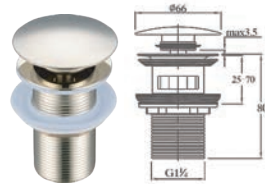

SWPW-SS-W80U-G
Spring Waste Without Over flow-Gold
1set/box | 50sets/ctn

RM65.00