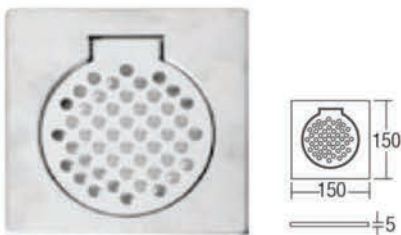

RM67.00

Floor Grating

SFG-12066
Floor Grating 6" x 6"
150 x 150mm
12 set/box | 144 set/ctn

RM7.00

SFG-6044
Floor Grating 4" x 4"
100 x 100mm
12 set/box | 288 set/ctn

RM5.30

Cold Tap

SFC-Z-6160