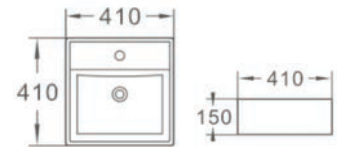

WB-425-G
(GOLD)
Art Basin
1set/ctn

RM700.00