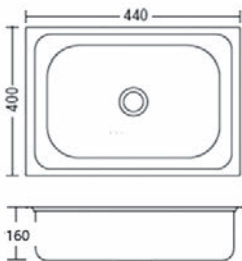

RM114.00

SKS-205-6045-SS
SINGLE BOWL KITCHEN SINK WITH WASTE
Size : 600 x 450 x 205mm
Thickness : 0.6mm
finishing : Hairline / Polish /
Electric Plating
Quantity : 8 set/ctn