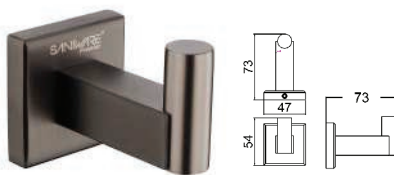

RM150.00

SWP-BF-7907-GM

Double Tumbler Holder

Material: Stainless Steel SUS304

Finishing: Gun Metal

1set/box | 60set/ctn

RM190.00

SWP-BF-7908-GM