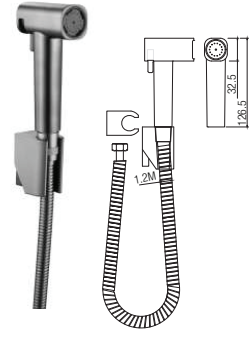

SWSB-ABS-364-GM
(Gun Metal) ABS Spray Bidet Set
c/w Holder & 1.2m Flexible Hose
Quantity : 1set/box | 50set/ctn

RM130.00