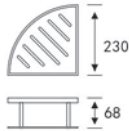

RM145.00

Bathroom Fitting

SWP-BF-3624

Corner Basket

Material Stainless Steel SUS304

Finishing Hairline Stainless Steel

1 set/box | 20 sets/ctn

RM120.00