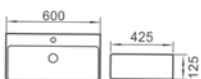

Wall-Hung
Size: 600 x 425 x 125mm

RM650.00