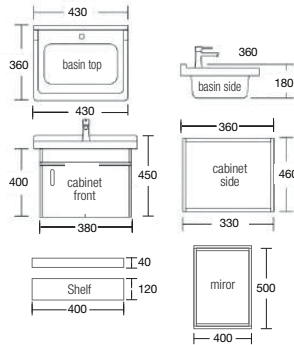

Bathroom Cabinet

Included in Set:

+

SBC-600405SS

Bathroom Cabinet Set c/w Tap

Main Cabinet : 370(w) x 330(D) x 400(h) mm

Ceramic Basin : 430(w) x 360(D) x 180(h) mm

Mirror : 400(w) x 500(h) mm

Shelf : 400x120

Material : Stainless Steel

RM880.00