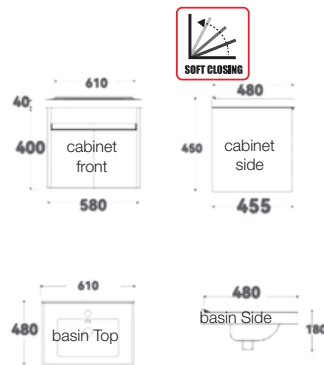

SWBC-SS6616

Bathroom Cabinet Set c/w Water Tap (580x455x400mm)

Main cabinet: 580(w)x480(d)x450(h)mm
Ceramic Basin: 610(w)x480(d)x180(h)mm
Mirror: 450x600mm
Shelf: 450x120mm

Included in Set:

Pop-Up Waste: SWP-SS-304-81A
Water Tap: SWS-SS-304-61
Material: Stainless Steel
Feature: SUS304 Hinge
3 side same surface colour

RM1650.00