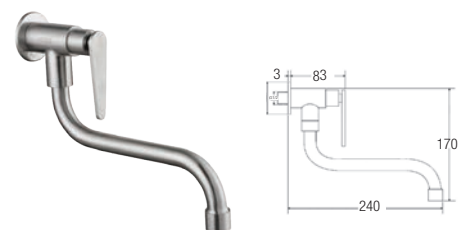

SWP-SS-304-66-A
Ablution Tap
8 set/box | 48sets/ctn
RM 97.00