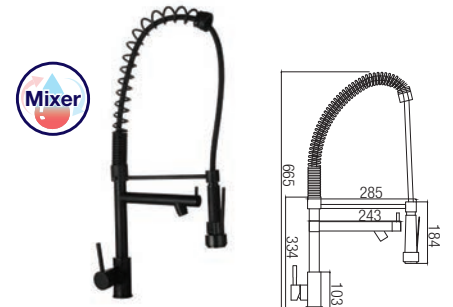

SWP-SS-MX-3303-B

Flexible Hose Kitchen Pillar Sink Tap (Mixer) - Black
1 set/box | 12sets/ctn

RM 1,380.00