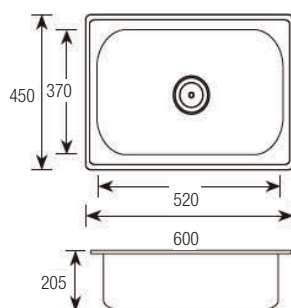

RM174.00

SKS-200-4737 SS
Size : 475 x 375 x 195mm
Thickness : 1mm
Quantity : 8 sets/ctn