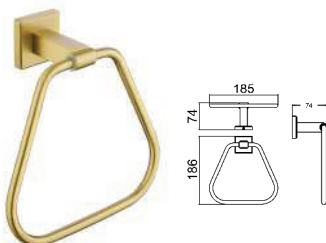

1set/box | 60set/ctn

RM190.00

SWP-BF-7910-G

Towel Ring

Material: Stainless Steel SUS304

Finishing: Satin Gold

1set/box | 60set/ctn

RM140.00