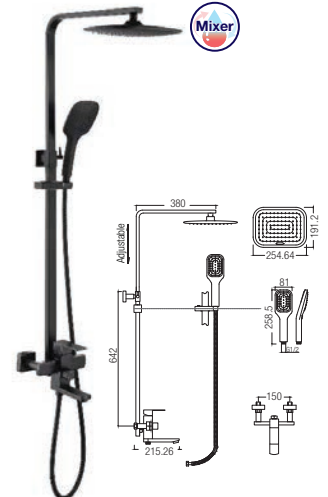

RM720.00

SWP-BSP-9016SS
3 Way Bath Expose Shower Set
- Mixer
1set/box | 5sets/ctn

RM715.00

SWP-BSP-9014B (Matt Black)
3 Way Bath Expose Shower Set - Black
- Mixer
1set/box | 5sets/ctn

RM835.00

SWP-BSP-9019B (Matt Black)
3 Way Bath Expose Shower Set - Black
- Mixer
1set/box | 5sets/ctn