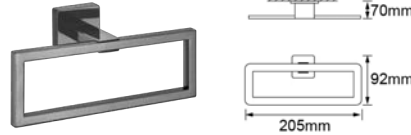

SWP-BF-8004-PB

Towel Ring

Material : Stainless Steel SUS304

Finishing : Polishing Black

Size : 205x92x70mm

Packing : 1set/Box | 20set/ctn

RM160.00