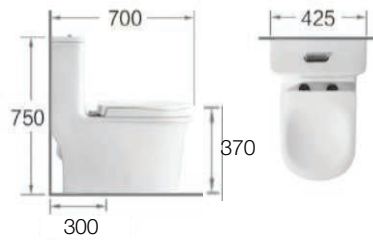

Water Closet Series

Siphonic Flushing

WC-2096

WASHDOWN ONE-PIECE CLOSET

Size: 700 x 425 x 750mm

S-Trap: 300mm Roughing-In

Flushing: Siphonic System

RM1266.00