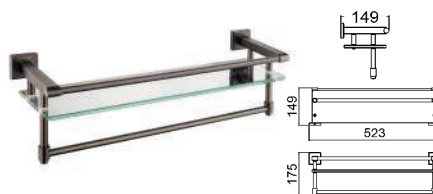

SWP-BF-7913-GM

Glass Shelf c/w Towel Bar

Material: Stainless Steel SUS304

Finishing: Gun Metal

1set/box | 54set/ctn

RM470.00