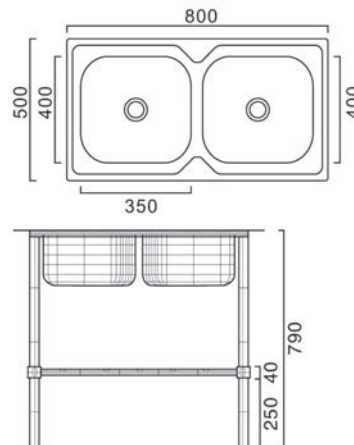

SKS-R250-8050

Double Bowl Kitchen Sink with Waste & Rack

Size : 800x500x250mm

Thickness : 1mm

5 set/ctn

RM800.00