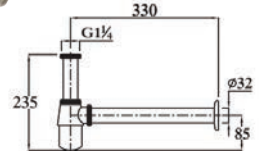

RM170.00

SWS-B-BT-33-RG
Bottle Trap 1 1/4"
1set/box | 20sets/ctn

RM170.00

SWS-B-BT-33-MG
Bottle Trap 1 1/4"
1set/box | 20sets/ctn

RM170.00

SWS-B-BT-38
Bottle Trap 1 1/2"
1set/box | 20sets/ctn

RM150.00

SWS-Z-BT-32
Bottle Trap
1 set/ | 20 sets/ctn