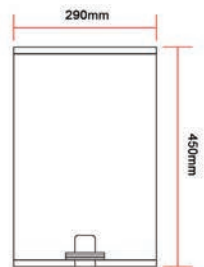

SWDB-SS20L

Stainless Steel Dustbin 20L

Quantity : 1set/box | 6set/ctn

RM212.00