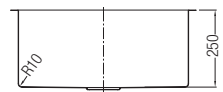

Nano Single Bowl Kitchen Sink

SWP-KS-250-6048-SL
Size : 600 x 480 x 250mm
Thickness: 3mm + 1.2mm
Finishing : Silver
1pc/box | 1pc/ctn
RM945.00

SWP-KS-250-6048-BK
Size : 600 x 480 x 250mm
Thickness: 3mm + 1.2mm
Finishing : Black
1pc/box | 1pc/ctn
RM1115.00