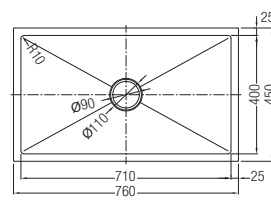

Nano Single Bowl Kitchen Sink

★★★★
**100%
SUS
304**

SWP-KS-250-7645
Stainless Steel Single Bowl
Size : 760 x 450 x 250mm
Thickness : 3mm + 1.2mm
Finishing : Stainless Steel Hairline
1pc/box | 1pc/ctn
RM892.00