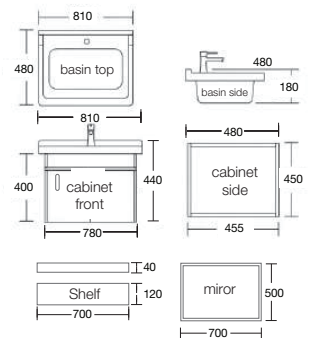

SBC-600802SS

Bathroom Cabinet Set c/w Tap

Main Cabinet : 780(w) x 455(d) x 400(h) mm

Ceramic Basin : 180(w) x 360(D) x 180(h) mm

Mirror : 700(w) x 500(h) mm

Shelf : 700x120

Material : Stainless Steel

RM2000.00