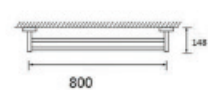

Bathroom Fitting - 40 Series

Single Tumble Holder

Material Stainless Steel SUS304
Finishing Hairline Stainless Steel
1 set/box | 20 sets/ctn

RM80.00

Single Soup Dish

Material Stainless Steel SUS304
Finishing Hairline Stainless Steel
1 set/box | 20 sets/ctn

RM87.00

Toilet Paper Holder

Material Stainless Steel SUS304
Finishing Hairline Stainless Steel
1 set/box | 20 sets/ctn

RM71.00

Towel Ring

Material Stainless Steel SUS304
Finishing Hairline Stainless Steel
1 set/box | 30 sets/ctn

RM74.00

Robe Hook

Material Stainless Steel SUS304
Finishing Hairline Stainless Steel
1 set/box | 100 sets/ctn

RM39.00

Robe Hook

Material Stainless Steel SUS304
Finishing Hairline Stainless Steel
1 set/box | 100 sets/ctn

RM44.00

Towel Rack

Material Stainless Steel SUS304
Finishing Hairline Stainless Steel
1 set/box | 6 sets/ctn

RM180.00

Double Towel Rack

Material Stainless Steel SUS304
Finishing Hairline Stainless Steel
1 set/box | 10 sets/ctn

RM103.00

Glass Shelf

Material Stainless Steel SUS304
Finishing Hairline Stainless Steel
1 set/box | 10 sets/ctn

RM134.00

Single Tower Bar

Material Stainless Steel SUS304
Finishing Hairline Stainless Steel
1 set/box | 20 sets/ctn

RM91.00

Single Tower Bar

Material Stainless Steel SUS304
Finishing Hairline Stainless Steel
1 set/box | 20 sets/ctn

RM118.00

Double Tower Bar

Material Stainless Steel SUS304
Finishing Hairline Stainless Steel
1 set/box | 10 sets/ctn

RM145.00