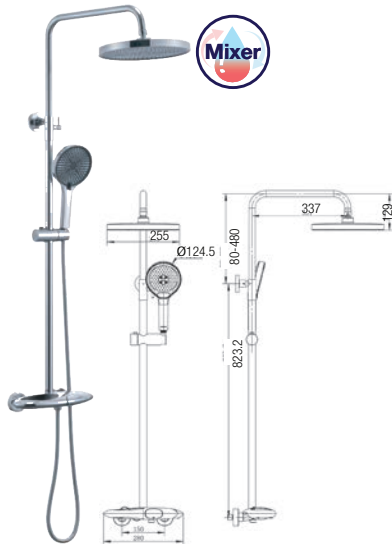

1set/box | 12sets/ctn

RM408.00

SWP-B-2627

Concealed 2-Way Bath
Shower - Mixer

1set/box | 12sets/ctn

RM658.00

Thermostatic shower Post

BRASS BODY