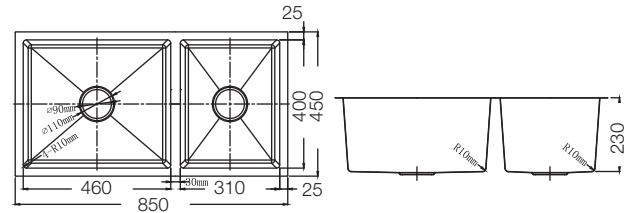

HANDMADE KITCHEN SINK

Handmade Double Bowl Kitchen Sink

SKS-230-8545L-SSECO

Size : 850 x 450 x 230mm
Thickness: 2.8mm + 0.8mm
Finishing : Silver
3 set/ctn

RM750.00

SKS-230-8545L-BKECO

Size : 850 x 450 x 230mm
Thickness: 2.8mm + 0.8mm
Finishing : Black
3 set/ctn

RM950.00

Nano Double Bowl Kitchen Sink

SKS-230-8545-SSECO

Size : 850 x 450 x 230mm
Thickness: 2.8mm + 0.8mm
Finishing : Silver
5 set/ctn

RM750.00

SKS-230-8545-BKECO

Size : 850 x 450 x 230mm
Thickness: 2.8mm + 0.8mm
Finishing : Black
5 set/ctn

RM950.00

Handmade S/S Single Bowl Kitchen Sink

SKS-230-6045-SSECO

Size : 600 x 450 x 230mm
Thickness : 2.8mm + 0.8mm
Finishing : Silver
5 set/ctn

RM560.00

SKS-230-6045-BKECO

Size : 600 x 450 x 230mm
Thickness : 2.8mm + 0.8mm
Finishing : Black
5 set/ctn

RM650.00