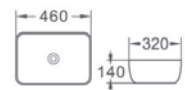

RM850.00

WB-493A MB

Matt Black Art Basin
Size: 460 x 320 x 140mm
Above Counter Mounting

RM850.00

WB-493A MW

Matt White Art Basin
Size: 460 x 320 x 140mm
Above Counter Mounting

RM850.00

WB-469 MB