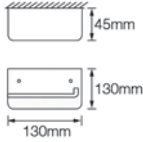

Bathroom Fittings

SWP-BF-1272

Toilet Paper Holder

Material : Stainless Steel SUS304

Finishing : Hairline Stainless steel

Size : 130x130x45mm

Packing : 1set/Box | 100set/ctn

RM30.00