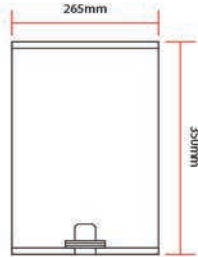

Dustbin Series

SWDB-12L-B

Dustbin 12L (Black)

Quantity : 1set/box | 6set/ctn

RM160.00