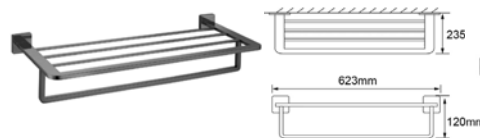

SWP-BF-8012-PB

Towel Shelf with Bar

Material : Stainless Steel SUS304

Finishing : Polishing Black

Size : 623x235x120mm

Packing : 1set/Box | 20set/ctn

RM380.00