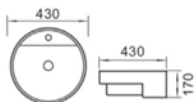

Semi Recessed Basin
Size: 430 x 430 x 170mm

RM452.00