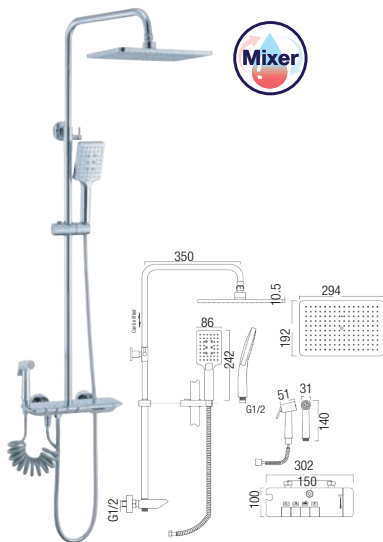

Piano Shower Post Set

SWP-BSP-9002CR

4 Way Bath Bath Expose Shower Set
-Mixer
1set/box | 5sets/ctn

RM2000.00