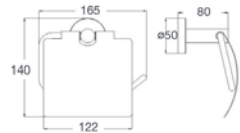

SWP-BX-4003

Toilet Paper Holder

Material Stainless Steel SUS304
Finishing Hairline Stainless Steel
1 set/box | 20 sets/ctn

RM71.00