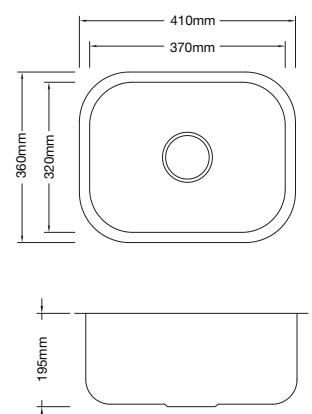

Kitchen Sink Series

RM280.00

RM160.00

RM135.00

Single Bowl Kitchen Sink with Waste

RM114.00

RM174.00

RM180.00

RM170.00