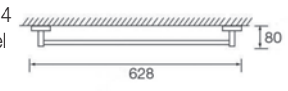

SWP-BX-4009

Single Tower Bar

Material Stainless Steel SUS304
Finishing Hairline Stainless Steel
1 set/box | 20 sets/ctn

RM118.00