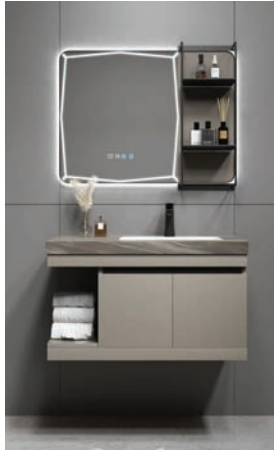

Bathroom Cabinet