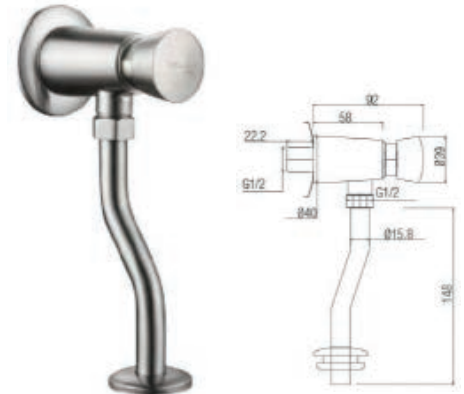

SWP-SS-FV-304-2200

Stainless Steel Urinal
Flush Valve c/w Rubber Spud & Pipe
1 Set/box | 40 Sets/ctn

RM200.00

SWFV-703

Urinal Metal Spud
1 Set/box | 50 Sets/ctn

RM89.00

SWFV-704

WC Metal Spud
1 Set/box | 50 Sets/ctn

RM147.00

SWFV-705

WC Rubber Spud
1 Set/box | 50 Sets/ctn

RM24.00

SWFV-706

Urinal Flush Valve Tube
1 Set/box | 50 Sets/ctn

RM27.00

SWFV-707

WC Vacuum Breaker
1 Set/box | 50 Sets/ctn

RM172.00

SWFV-708

WC Vacuum Breaker
1 Set/box | 50 Sets/ctn

RM172.00