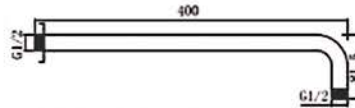

SWP-SA-200
Vertical Shower Arm
1 set/box | 50 set/ctn
RM70.00

SWP-SA-400
Shower Arm
1 set/box | 50 set/ctn
RM73.00

SWP-SA-400B
Shower Arm - Black
1 set/box | 50 set/ctn
RM92.00

SWP-SA-200B
Vertical Shower Arm - Black
1 set/box | 50 set/ctn
RM81.00