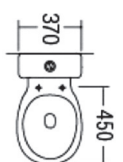

UF-826-O
V Shape UF Seat Cover
1set/box | 5 sets/ctn
RM195.00