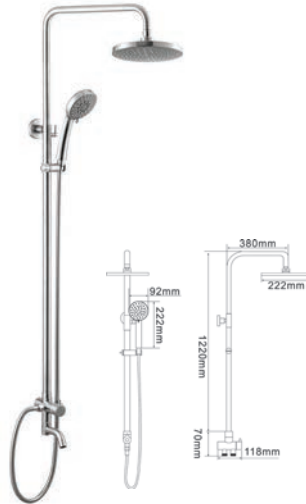

3 Way Mixer
Shower Post Set - Black
1 set/box | 5 sets/ctn

RM 835.00

SWP-BSP-9018B

3 Way Mixer
Shower Post Set - Black
1 set/box | 5 sets/ctn

RM 835.00

Bath Shower Post Set

SWP-BSP-5502SS
2 Way Bath Shower Set
for Water Heater
1set/box | 5sets/ctn
RM500.00