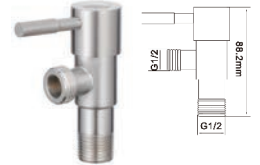

SW-SS-AV-80

Angle Valve

10 set/box | 120 sets/ctn

RM27.00