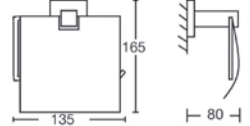

SWP-BF-3703

Toilet Paper Holder

Material Stainless Steel SUS304

Finishing Hairline Stainless Steel

1 set/box | 20 sets/ctn

RM74.00