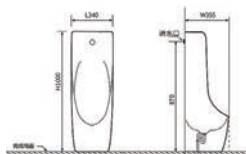

Wall Hung Urinal

UB-601

Wall-Hung Urinal
Size: 300 x 260 x 400mm
Top Inlet

RM350.00

UB-602 UB-602BI

Wall-Hung Urinal-Fixing to Wall Back
Size: 350 x 380 x 750mm
Top Inlet

RM1000.00

UB-609 UB-609 BI