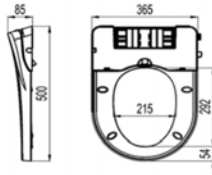

RM270.00

SP-501S

Squatting Pan W.C.
 Size: 520 x 420 x 230mm
 Built in platform

RM350.00

SP-509

Squatting Pan W.C.
 Size: 595 x 460 x 180mm
 Built in platform

RM330.00

Bidet Seat Cover