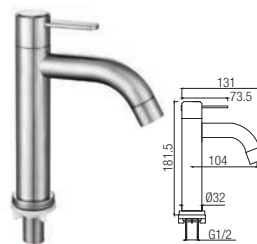

SWS-304-3961
Basin Pillar Tap
2 set/box | 30sets/ctn
RM51.00