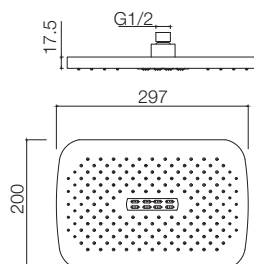

SWP-SH-816
12" ABS Rain Shower
1set/box | 30set/ctn

RM120.00