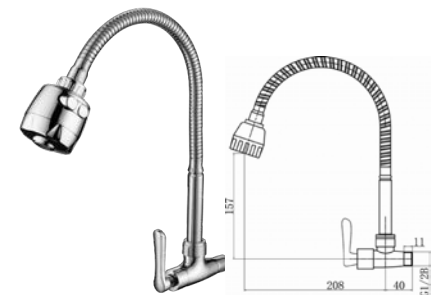

RM56.00

SFC-Z-6173

Flexible Hose Kitchen Pillar Sink Tap

Material : Zink Alloy

Finishing : -

Packing : 6set/Box | 48set/ctn

RM74.00

SFC-Z-6174