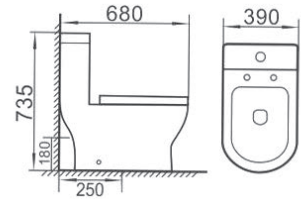

WC-2076-Black
Washdown One-piece Closet
Size: 680 x 390 x 735mm
S-trap-250mm Roughing-in
P-trap-180mm Roughing-in
Quantity : 1 set/ctn

RM1640.00