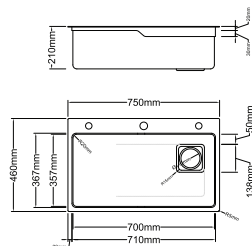

HIGH EFFICIENCY
Space-Saving Design

Microcrystalline Nano Technology
Anti-Fouling Technology

Slidable Compartments

Bionic Self-Cleaning
Technology

Ultra Fast Sink Flow

Basin Edge
Extra Thickened by 3.3mm

High Pressure Glass Rinser

100% Genuine SUS304 stainless steel quality
*if found any of Saniware Kitchen Sink not comply with,
will compensate with 2 units of Saniware kitchen sinks.

COMPLETE SET

SWP-KS-215-7546-SGM
NANO SINGLE BOWL
KITCHEN SINK(Gun Metal)
Size: 750 x 460 x 215mm
Thickness: 3.3 x 1mm
Finishing: SUS304
1 set/box | 1set/ctn

RM1580.00

SWP-KS-215-6846-SGM
NANO SINGLE BOWL
KITCHEN SINK(Gun Metal)
Size: 680 x 460 x 215mm
Thickness: 3.3 x 1mm
Finishing: SUS304
1 set/box | 1set/ctn

RM1530.00

ACCESSORIES INCLUDED