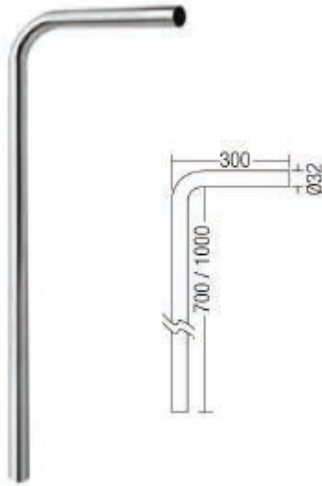

Flush Valve Series

SWFV-700

WC L Pipe
(32 x 300 x 600mm)
1 Set/box | 50 Sets/ctn

RM79.00