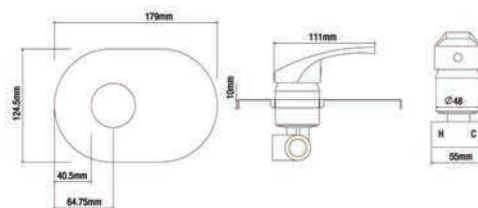

SWP-B-2526
Concealed Bath
Shower - Mixer
RM 345.00