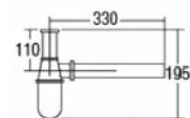

Accessories Series

RM54.00

RM65.00

RM65.00

RM65.00

RM110.00

RM170.00

RM170.00

RM170.00

RM150.00

RM67.00