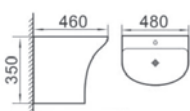

Matt Art Basin

Matt Black Art Basin
Size: 495 x 390 x 150mm
Above Counter Mounting

RM850.00

Matt White Art Basin
Size: 495 x 390 x 150mm
Above Counter Mounting

RM850.00

Matt Black Art Basin
Size: 460 x 320 x 140mm
Above Counter Mounting

RM850.00

Matt White Art Basin
Size: 460 x 320 x 140mm
Above Counter Mounting

RM850.00

Matt Black Art Basin
Size: 500 x 400 x 140mm
Above Counter Mounting

RM800.00

Matt Black Art Basin
Size: 600 x 340 x 110mm
Above Counter Mounting

RM950.00

Matt Black Art Basin
Size: 370 x 370 x 120mm
Above Counter Mounting

RM700.00

Matt Black Art Basin
Size: 415 x 415 x 145mm
Above Counter Mounting

RM700.00

Wall Hung Basin

Wall-Hung Basin
Size: 530 x 450 x 360mm

RM600.00

Wall-Hung Basin
Size: 480 x 460 x 350mm

RM600.00

Pedestal Basin
Size: 490 x 490 x 820mm

RM2250.00

Pedestal Basin
Size: 510 x 460 x 850mm

RM2250.00

Pedestal Basin Fixing to Wall Back
Size: 460 x 460 x 850mm

RM2250.00

Full Pedestal
Size: 160 x 195 x 690mm

RM204.00