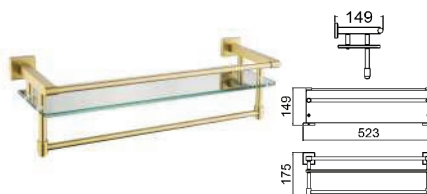

SWP-BF-7911-G

Towel Ring

Material: Stainless Steel SUS304

Finishing: Satin Gold

1set/box | 60set/ctn

RM150.00

SWP-BF-7913-G

Glass Shelf c/w Towel Bar