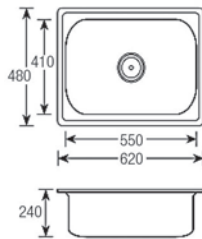

SWP-KS-240-6248

Stainless Steel Single Bowl
Size : 620 x 480 x 240mm
Thickness : 1.0mm
Finishing : Hairline
1 set/box | 3 sets/ctn

RM384.00