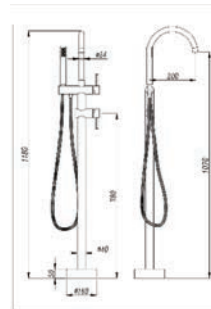

SWP-BT-8028
Bathtub with Mixer Tap
Size : 1500 x 750 x 750mm

RM8,500.00

Free Standing Bathtub

SWP-BTM-178B
(BLACK)
Free Standing Bathtub
1set/box | 1set/ctn

RM1973.00

SWP-BTM-178G
(GOLD)
Free Standing Bathtub
1set/box | 1set/ctn