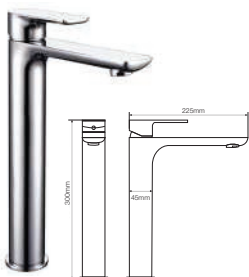

RM 400.00

SWP-B-3023 (Rose Gold)

Basin Pillar Tap
1set/box | 10sets/ctn

RM 380.00

Solid Brass Tall Cold Tap

SWP-B-2830

Tall Basin Cold Tap
1set/box | 10sets/ctn

RM455.00