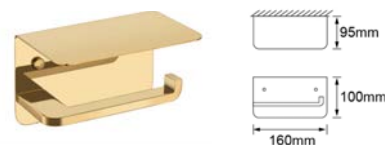

SWP-BF-8013-PB

Double Towel Bar

Material : Stainless Steel SUS304

Finishing : Polishing Black

Size : 623x50x130mm

Packing : 1set/Box | 20set/ctn

RM250.00

SWP-BF-8003-PG