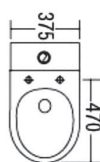

UF Seat Cover

UF-020-D
D Shape UF Seat Cover
1set/box | 5 sets/ctn
RM195.00