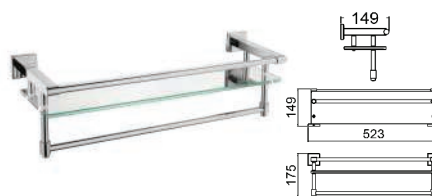

RM130.00

SWP-BF-7913

Glass Shelf c/w Towel Bar

Material: Stainless Steel SUS304
Finishing: Polish Chrome
1set/box | 54set/ctn

RM380.00

SWP-BF-7914

Double Glass Shelf

Material: Stainless Steel SUS304
Finishing: Polish Chrome
1set/box | 54set/ctn