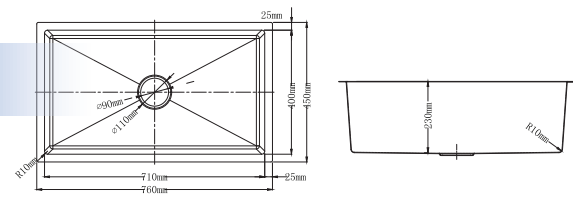

HANDMADE KITCHEN SINK

Nano Single Bowl Kitchen Sink

SKS-230-7645-SS
Size : 760 x 450 x 230mm
Thickness: 3mm + 1mm
Finishing : Silver
1 set/ctn
RM750.00

SKS-230-7645-BK
Size : 760 x 450 x 230mm
Thickness: 3mm + 1mm
Finishing : Black
1 set/ctn
RM880.00

SKS-230-7645-GD
Size : 760 x 450 x 230mm
Thickness: 3mm + 1mm
Finishing : Gold
1 set/ctn
RM950.00

SKS-230-7645-RD
Size : 760 x 450 x 230mm
Thickness: 3mm + 1mm
Finishing : Rose Gold
1 set/ctn
RM950.00

SKS-230-7645-GM
Size : 760 x 450 x 230mm
Thickness: 3mm + 1mm
Finishing : Gun Metal
1 set/ctn
RM950.00