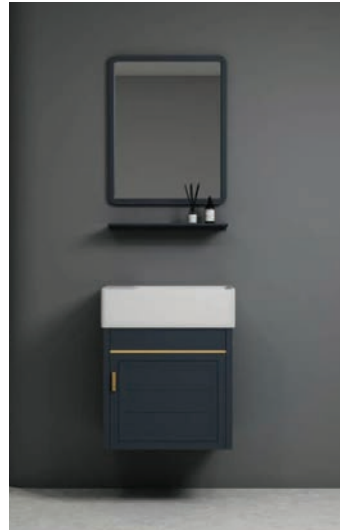

SWBC-6503

Bathroom Cabinet Set

Main Cabinet : 460(w) x 235(d) x 390(h)mm

Ceramic Basin : 480(w) x 245(d) x 140(h)mm

Mirror : 400(w) x 500(h)mm

Material : Aluminium

RM1200.00