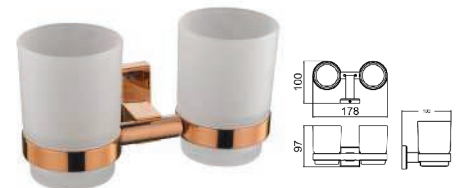

SWP-BF-7907-RG

Double Tumbler Holder

Material: Stainless Steel SUS304

Finishing: Rose Gold

1set/box | 60set/ctn

RM220.00