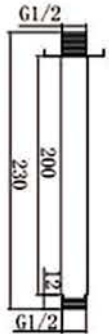

SWP-SA-200
Vertical Shower Arm
1 set/box | 50 set/ctn
RM70.00

SWP-SA-400
Shower Arm
1 set/box | 50 set/ctn
RM73.00

SWP-SA-400B
Shower Arm - Black
1 set/box | 50 set/ctn
RM92.00

SWP-SA-200B
Vertical Shower Arm - Black
1 set/box | 50 set/ctn
RM81.00