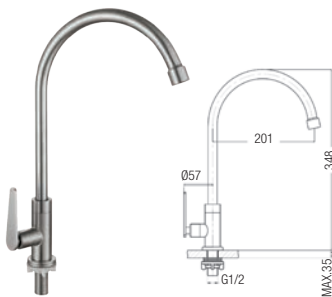

Premier Kitchen Sink Series

SWP-SS-304-64
Kitchen Wall Sink Tap
3 set/box | 30sets/ctn
RM 89.00

SWS-304-2864
Kitchen Wall Sink Tap
3 set/box | 30sets/ctn
RM 63.00

SWS-304-3964
Kitchen Wall Sink Tap
3 set/box | 30sets/ctn
RM68.00