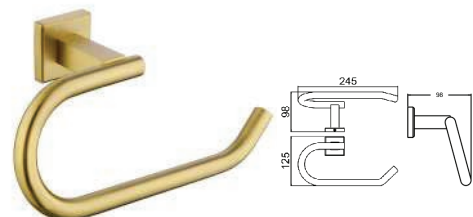

SWP-BF-7910-G

Towel Ring

Material: Stainless Steel SUS304

Finishing: Satin Gold

1set/box | 60set/ctn

RM140.00