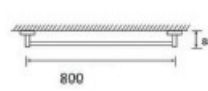

RM91.00

SWP-BX-4009

Single Tower Bar

Material Stainless Steel SUS304
Finishing Hairline Stainless Steel
1 set/box | 20 sets/ctn

RM118.00

SWP-BX-4014

Double Tower Bar

Material Stainless Steel SUS304
Finishing Hairline Stainless Steel
1 set/box | 10 sets/ctn