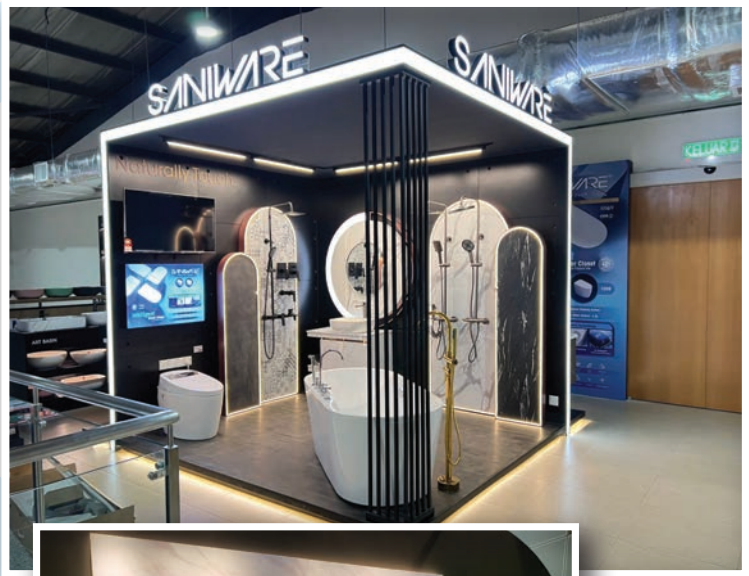

RELIABLE & LONGER LIFE SPAN

 www.horden.com.my

 GERMANY TECHNOLOGY

Signboard & Headerboard

Exhibition

Point of Sale Materials

Our Project

The Tearas Beach & Resort, Pulau Redang.