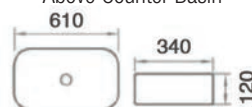

Art Basin

RM600.00

RM500.00

RM500.00

RM800.00

RM800.00

RM500.00

RM700.00

RM700.00

RM700.00

RM700.00