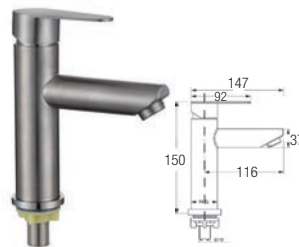

SWP-SS-304-58
Basin Pillar Tap
1 set/box | 20sets/ctn
RM 136.00