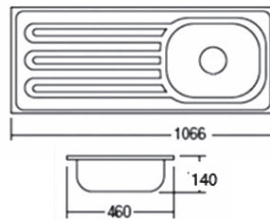

SKS-170-12050-SP
Double Bowl Kitchen Sink With Waste
Size: 1200 x 500 x 170mm
Thickness: 0.8mm
Finishing: Polish
1 set/box | 6 sets/ctn

RM322.00