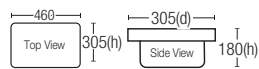

Bathroom Cabinet

2.Basin

SWBC-SS6805

Main Cabinet : 800(w) x 465(d) x 490(h)

Ceramic Basin : 460(w) x 305(d) x 180(h)

Mirror : 800(w) x 600(h) x 110(d)

Material : Stainless Steel

Features :

RM2,500.00

SWBC-SS6901

Main Cabinet : 900(w) x 465(d) x 490(h)

Ceramic Basin : 460(w) x 305(d) x 180(h)

Mirror : 900(w) x 600(h) x 110(d)

Material : Stainless Steel

Features :

RM2,700.00

SWBC-SS61001

Main Cabinet : 1000(w) x 465(d) x 490(h)

Ceramic Basin : 460(w) x 305(d) x 180(h)

Mirror : 1000(w) x 600(h) x 110(d)

Material : Stainless Steel

Features :

RM3,000.00