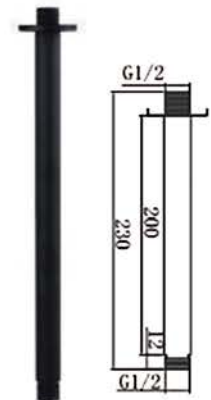

SWP-SA-200B
Vertical Shower Arm - Black
1 set/box | 50 set/ctn
RM81.00