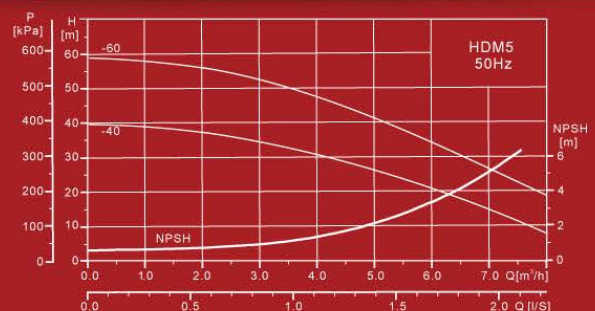

- High Quality Casting Stainless Steel
- Drinking Grade
- Reliable & Longer Life Span
- Motor Overheating Protection
- Quiet Operation
- Dry-Running Protection
- Maintenance-Free
- Easy Installation
- Energy Efficient
- Space Saving & Compact Design

Model	Power (P₂)		Q (m³/h)	Q (m³/h)								Inlet	Outlet	Suitable for	List Price
	kW	HP		1.0	1.5	2.0	2.5	3.0	3.5	4.0					
HDM 3-30pc	0.37	0.5	H (m)	27	24	21	20	17	14	11	1"	1"		RM1750	
HDM 3-40pc	0.55	0.75		35	32	28	26	23	17	14	1"	1"		RM1960	
HDM 3-50pc	0.55	0.75		43	40	35	33	28	22	18	1"	1"		RM2100	
Model	Power (P₂)		Q (m³/h)	Q (m³/h)								Inlet	Outlet	Suitable for	List Price
	kW	HP		2.0	3.0	4.0	5.0	6.0	7.0	8.0					
HDM 5-40pc	0.75	1.0	H (m)	36	33	30	26	20	13	9	1 1/4"	1"		RM2180	
HDM 5-60pc	1.1	1.5		53	50	45	40	33	24	20	1 1/4"	1"		RM2750	

TW Kitchen And Bath Sdn Bhd (564421-V) (formerly known as Teamhauss S/B)
T: 603-8064 5999 F: 603-8064 5977