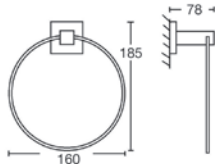

SWP-BF-3704

Towel Ring

Material Stainless Steel SUS304

Finishing Hairline Stainless Steel

1 set/box | 20 sets/ctn

RM78.00