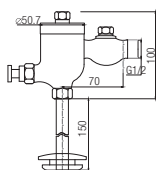

SWFV-701

Exposed Urinal Flush Valve c/w Rubber Spud
1 set/box | 24 sets/ctn

RM267.00