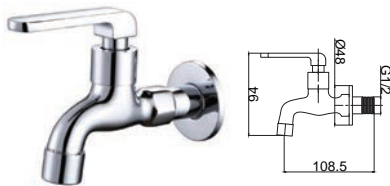

RM77.00

SWP-BR-3377
Wall Bib Tap With
1/2" Hose Connector
10 Set/box | 50sets/ctn

RM77.00

SWP-BR-3387
Wall Bib Tap With
3/4" Hose Connector
10 Set/box | 50sets/ctn

RM80.00

SWP-BR-3367A
Wall Bib Tap
8 Set/box | 72sets/ctn