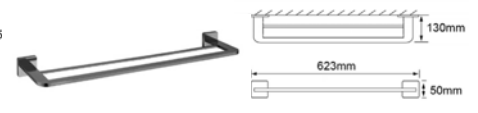

RM200.00

SWP-BF-8012-PB

Towel Shelf with Bar

Material : Stainless Steel SUS304

Finishing : Polishing Black

Size : 623x235x120mm

Packing : 1set/Box | 20set/ctn

RM380.00