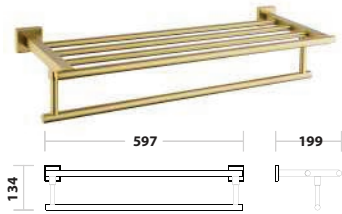

Bathroom Fitting 79 Series (Gold)

SWP-BF-7902-G

Double Towel Rack

Material: Stainless Steel SUS304

Finishing: Satin Gold

1set/box | 54set/ctn

RM500.00