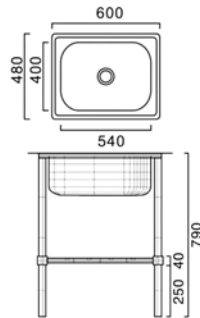

Kitchen Sink

SKS-R200-6048ECO

Single Bowl Kitchen Sink with Waste & Rack

Material : Stainless Steel SUS304

Thickness : 1mm

Size : 600x480x200mm

Packing : 1set/box, 5set/ctn

RM450.00