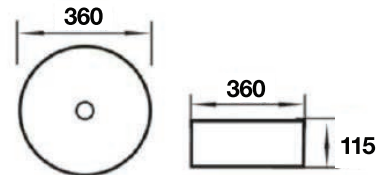

MEASUREMENT

WB-2015-RG
(ROSE GOLD)
Art Basin
1set/ctn

RM800.00