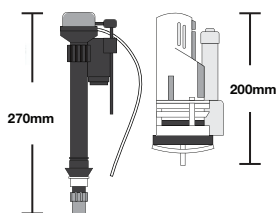

SWACC-3835
Cistern Internal Fitting For
WC-2062/ WC-2400/ WC-2090/ WC-2093
Quantity: 1set/box | 25set/ctn

RM133.00