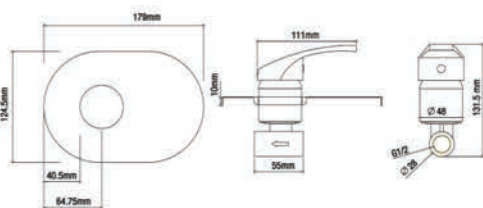

SWP-B-2525
Concealed Bath
Shower Cold Tap
RM 270.00