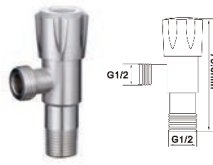

SW-SS-AV-77

Angle Valve

10 set/box | 120 sets/ctn

RM27.00