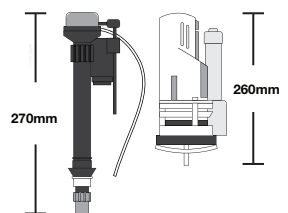

Cistern Internal Fitting Series

RM105.00

SWACC-2427
Cistern Internal Fitting For
WC-2122
Quantity: 1set/box | 25set/ctn

RM105.00

SWACC-3834
Cistern Internal Fitting For
WC-2098 / WC-2076
Quantity: 1set/box | 25set/ctn

RM133.00

SWACC-3835
Cistern Internal Fitting For
WC-2062/ WC-2400/ WC-2090/ WC-2093
Quantity: 1set/box | 25set/ctn

RM133.00

UF Seat Cover