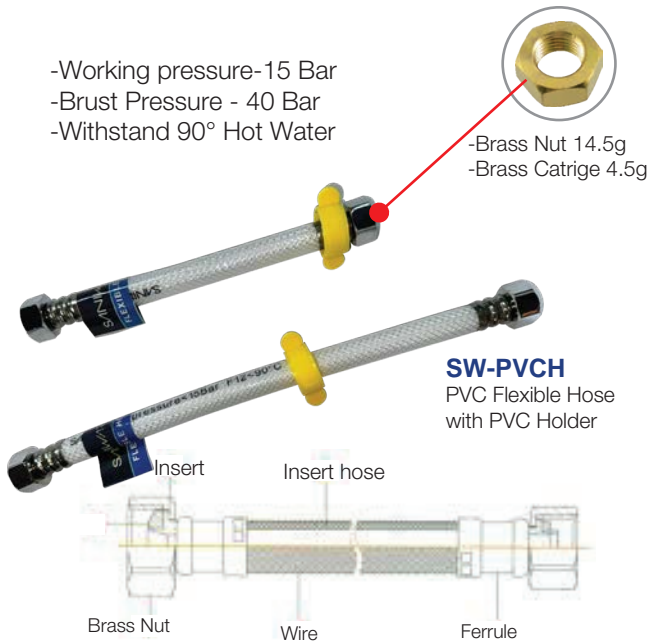

Flexible Hose

- -Working pressure-15 Bar
- -Brust Pressure - 40 Bar
- -Withstand 90° Hot Water

Code	Size	Unit Price
SW-PVCH-08	8" 10 set/box | 200 sets/ctn	RM8.80
SW-PVCH-10	10" 10 set/box | 200 sets/ctn	RM9.30
SW-PVCH-12	12" 10 set/box | 200 sets/ctn	RM9.70
SW-PVCH-14	14" 10 set/box | 200 sets/ctn	RM10.70
SW-PVCH-16	16" 10 set/box | 200 sets/ctn	RM12.00
SW-PVCH-18	18" 10 set/box | 200 sets/ctn	RM13.40
SW-PVCH-24	24" 10 set/box | 200 sets/ctn	RM14.70
SW-PVCH-30	30" 10 set/box | 200 sets/ctn	RM16.00
SW-PVCH-36	36" 10 set/box | 200 sets/ctn	RM18.70
SW-PVCH-48	48" 10 set/box | 100 sets/ctn	RM21.30