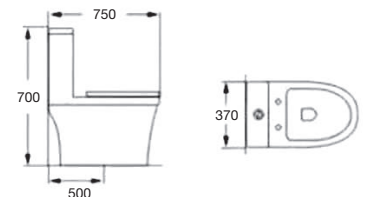

WC-2097

Siphonic One-piece Closet

Size: 700 x 370 x 750mm

S-trap-500mm Roughing-in

1 set/box | 1 set/ctn