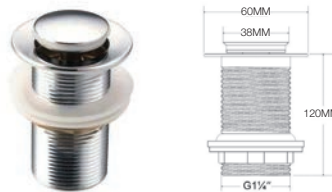

SWPW-SS-W121B

Spring Waste
Without Overflow

1 set/ | 100 sets/ctn

RM38.00