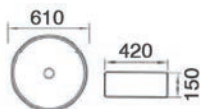

WB-3101
415 x 415 x 135mm
Above Counter Basin

RM600.00

WB-3103
500 x 400 x 140mm
Above Counter Basin

RM500.00

WB-3104
485 x 485 x 160mm
Above Counter Basin

RM500.00

WB-3001
610 x 420 x 150mm
Above Counter Basin