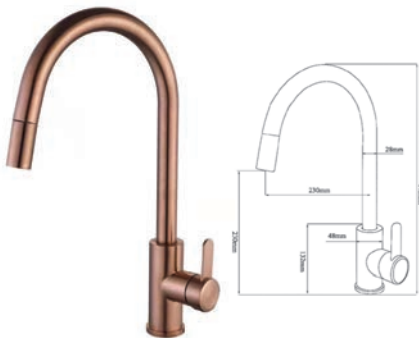

SWP-SS-304-3900-RG

Flexible Hose Kitchen Pillar Sink Tap - Mixer (Rose Gold)
1 set/box | 10sets/ctn

RM 599.00