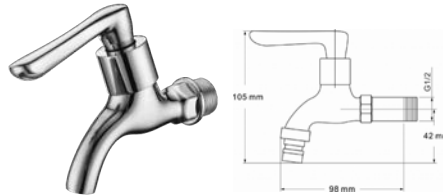

SFC-Z-6167

Wall Bib Tap

Material : Zink Alloy

Finishing : -

Packing : 6set/Box | 72set/ctn

RM41.00