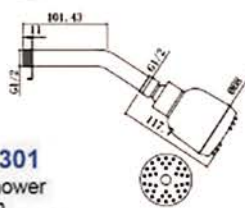

SWP-SH-301
ABS Rain Shower
With Arm
1 set/box | 60 set/ctn
RM57.00