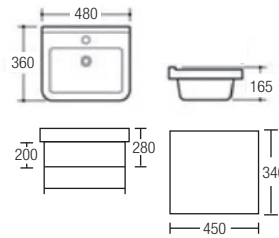

SWBS-A6492

Bathroom Cabinet Set

Main Cabinet : 450 x 340 x 200mm

Ceramic Basin : 480 x 360 x 165mm

Material : Aluminium

RM518.00