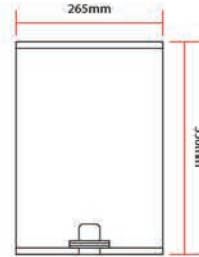

SWDB-12L-BLUE

Dustbin 12L (Blue)

Quantity : 1set/box | 6set/ctn

RM160.00