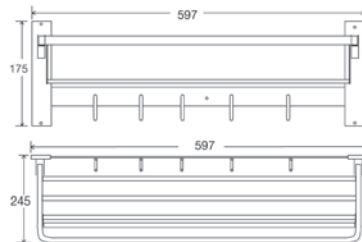

SWP-BF-6011

Foldable Towel Bar

Material Stainless Steel SUS304

Finishing Hairline Stainless Steel

1 set/box | 20 sets/ctn

RM127.00