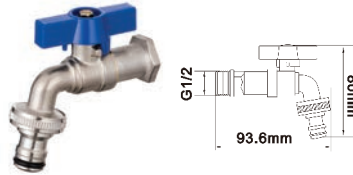

4x Plastic Anchor

1x Tap Adaptor

1x Wall Mount Bracket

1x Handle

2m Inner Connector-1 set

GARDEN TAP

Garden Tap

SWGP-8101
Garden Tap 1/2" (170g)
12 set/box | 120 sets/ctn
RM23.00