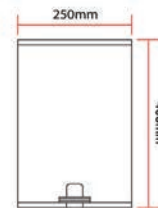

SWDB-SS12L

Stainless Steel Dustbin 12L

Quantity : 1set/box | 6set/ctn

RM172.00