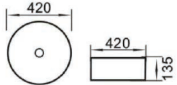

Wall-Hung
Size: 510 x 360 x 125mm

RM450.00

WB-460

Wall-Hung
Size: 400 x 390 x 125mm

RM350.00

Art Basin

WB-2015

Art Basin
Size: 360 x 360 x 115mm
Above Counter Mounting