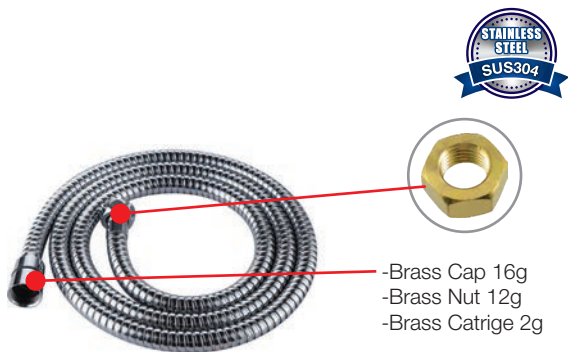

- -Brass Cap 16g
- -Brass Nut 12g
- -Brass Cartridge 2g

SWP-SSH

Double Interlock Stainless Steel Hose

Code	Size	Unit Price
SWP-SSH-1412	120cm 10 set/box | 50 sets/ctn	RM25.00
SWP-SSH-1415	150cm 10 set/box | 50 sets/ctn	RM29.00
SWP-SSH-1418	180cm 10 set/box | 50 sets/ctn	RM33.00