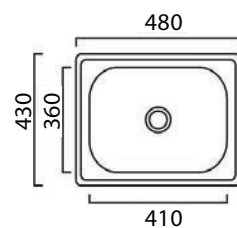

Kitchen Sink Series

RM280.00

RM160.00

RM135.00

Single Bowl Kitchen Sink with Waste

RM114.00

RM174.00

RM180.00

RM170.00