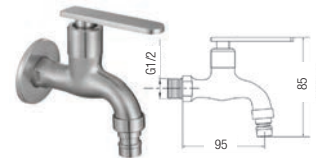

SWP-SS-304-67-A
Wall Bib Tap
6 set/box | 72sets/ctn
RM 52.00

SWS-304-2867
Wall Bib Tap
6 set/box | 72sets/ctn
RM 43.00

SWS-304-2867A
Wall Bib Tap
with 1/2" Connector
6 set/box | 72sets/ctn
RM 43.00

SWP-SS-304-88
Wall Bib Tap
Extra Long Body
6 set/box | 72sets/ctn
RM 49.00