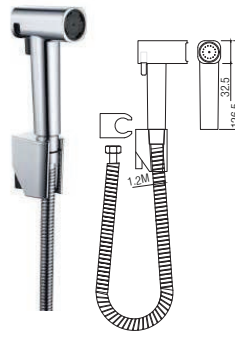

SWSB-ABS-364
ABS Spray Bidet Set c/w
Holder & 1.2m Flexible Hose
Quantity : 1set/box | 50set/ctn

RM97.00