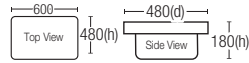

1. Basin

2. Cabinet