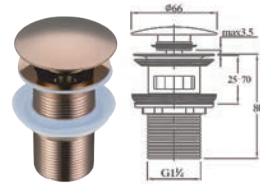

SWPW-SS-W80U-RG
Spring Waste Without Over flow-Rose Gold
1set/box | 50sets/ctn

RM65.00