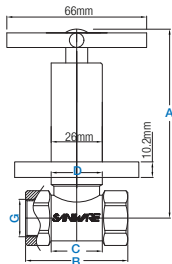

Stop Cock

Code	Size	Unit Price	Packing
SWSC 1011-X QT	15mm (1/2")	RM84.00	1 set/box | 60 sets/ctn
SWSC 1012-X FT	15mm (1/2")	RM84.00	1 set/box | 60 sets/ctn
SWSC 1013-X FT	20mm (3/4")	RM96.00	1 set/box | 50 sets/ctn
SWSC 1014-X FT	25mm (1")	RM115.00	1 set/box | 50 sets/ctn

G	A	B	C	D
1/2"	116mm	56mm	28mm	26mm
3/4"	117mm	64mm	31mm	26mm
1"	120mm	70mm	31.3mm	32mm