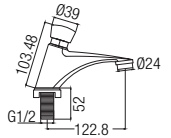

SWP-SS-SC-304-2201

Self Closing Basin Tap
1set/box | 24sets/ctn

RM 226.00