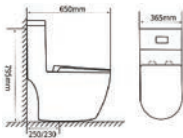

RM895.00

WC-2099

Wash Down One Piece Closet
Size: 690 x 385 x 670mm
250mm Roughing-In
300mm Roughing-In
Horizontal 100-300mm

RM1500.00

WC-2500-S250mm

Washdown One-piece Closet
Size: 650 x 365 x 795mm
S-Trap: 250mm Roughing-In