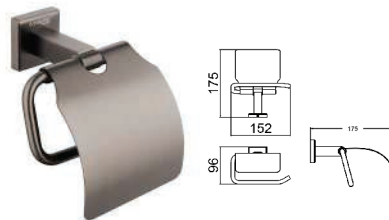

SWP-BF-7909-GM

Toilet Paper Holder

Material: Stainless Steel SUS304

Finishing: Gun Metal

1set/box | 60set/ctn

RM190.00