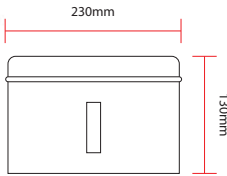

Bathroom Fitting

SWP-BF-1201
Wall-Mounted Paper Dispenser
1 set/box | 60 set/ctn

RM 25.00