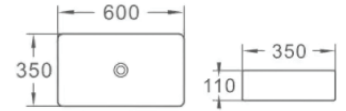

WB-460-G
(GOLD)
Art Basin
1set/ctn

RM650.00