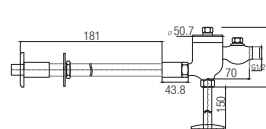

SWFV-711

Concealed Urinal Flush Valve
1 set/box | 18 sets/ctn

RM400.00