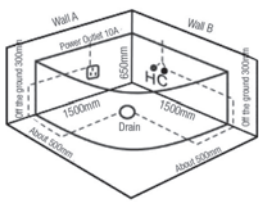

Jacuzzi Dimension

SWP-JC-7007
Size : 1500 x 1500 x 650mm