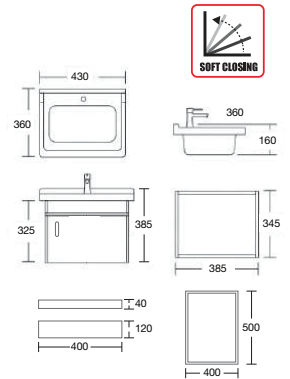

SWBC-SS6406
6 in 1 Bathroom Cabinet Set

Main cabinet: 385x345x325mm
Ceramic Basin: 430x360x160mm
Mirror: 400x20x500mm
Shelf: 400x40x120mm
Included in Set:
Pop-Up Waste: SWPW-SS-W81A
Water Tap: SWS-304-2861
Material: Stainless Steel

RM880.00