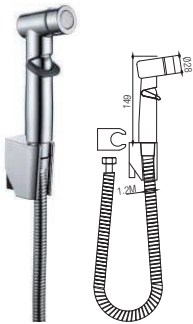

RM107.00

Spray
Bidet

SBD-600263

PVC Spray Bidet Set c/w
Holder & 1.2mm Flexible Hose
6 set/box | 42 sets/ctn

RM30.00

Premier Bidet Set Series

SWSB-ABS-362
ABS Spray Bidet Set c/w
Holder & 1.2m Flexible Hose
Quantity : 1set/box | 50set/ctn