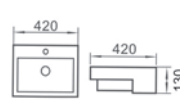

Semi Recessed Basin
Size: 420 x 475 x 150mm

RM435.00

WB-594

Semi Recessed Basin
Size: 420 x 420 x 130mm

RM440.00

WB-595

Semi Recessed Basin
Size: 500 x 420 x 130mm

RM508.00