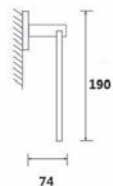

Robe Hook

Material Stainless Steel SUS304
Finishing Hairline Stainless Steel
1 set/box | 100 sets/ctn

RM39.00