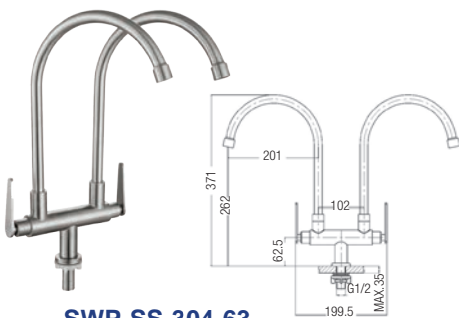

SWP-SS-304-63
Double Spout Kitchen
Pillar Sink Tap
2 set/box | 20sets/ctn
RM 237.00