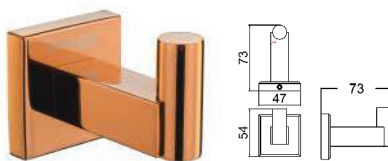

1set/box | 60set/ctn

RM170.00

SWP-BF-7907-RG

Double Tumbler Holder

Material: Stainless Steel SUS304

Finishing: Rose Gold

1set/box | 60set/ctn

RM220.00