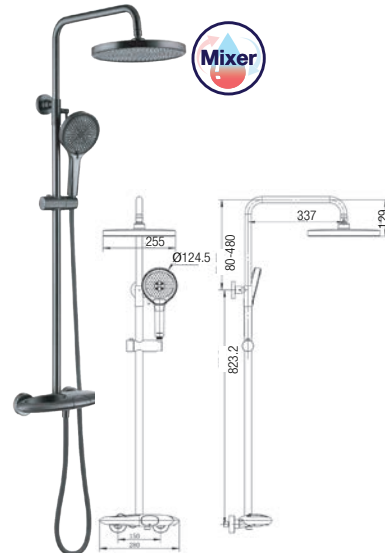

SWP-BSP-9001GM

3 Way Bath Bath Expose Shower Set
-Thermostatic
1set/box | 5sets/ctn

RM3000.00