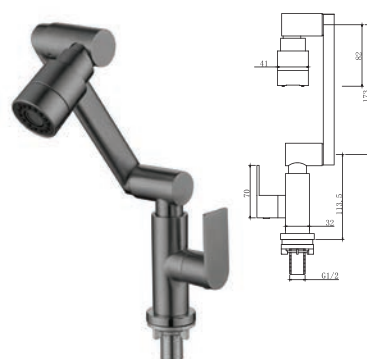

SWP-SS-304-3318
Flexible Basin Pillar Tap
2set/box | 20set/ctn
RM287.00

SWP-SS-304-3318-GM
Flexible Basin Pillar Tap
2set/box | 20set/ctn
RM376.00