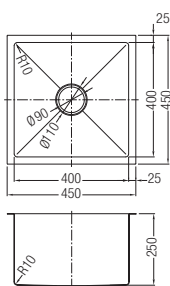

Nano Double Bowl Kitchen Sink

SWP-KS-250-8545-SL

Size : 850 x 450 x 250mm
Thickness: 3mm + 1.2mm
Finishing : Silver
1pc/box | 1pc/ctn

RM 1380.00

SWP-KS-250-8545-BK

Size : 850 x 450 x 250mm
Thickness: 3mm + 1.2mm
Finishing : Black
1pc/box | 1pc/ctn

RM1,530.00

SWP-KS-250-8545-GD

Size : 850 x 450 x 250mm
Thickness: 3mm + 1.2mm
Finishing : Gold
1pc/box | 1pc/ctn

RM1,580.00

SWP-KS-250-8545-RD

Size : 850 x 450 x 250mm
Thickness: 3mm + 1.2mm
Finishing : Rose Gold
1pc/box | 1pc/ctn

RM1,580.00

Kitchen Sink

SWP-KS-250-4545

Stainless Steel Single Bowl
Size : 450 x 450 x 250mm
Thickness : 3mm + 1.2mm
Finishing : Stainless Steel Hairline
1pc/box | 1pc/ctn

RM672.00

SWP-KS-250-8545L

Stainless Steel Double Bowl
Size : 850 x 450 x 250mm
Thickness : 3mm + 1.2mm
Finishing : Stainless Steel Hairline
1pc/box | 1pc/ctn

RM1161.00

SWP-KS-250-9744

Stainless Steel Double Bowl
Size : 970 x 440 x 250mm
Thickness : 3mm + 1.2mm
Finishing : Stainless Steel Hairline
1pc/box | 1pc/ctn

RM1,381.00

SWP-KS-250-9045 SS

Stainless Steel Single Bowl
Size : 900 x 450 x 250mm
Thickness : 3mm + 1.2mm
Finishing : Stainless Steel Hairline
1pc/box | 1pc/ctn

RM990.00

Draining Basket

SWBK-304-001

Stainless Steel Draining Basket
Size : 480mm
1pc/box | 25pcs/ctn

RM135.00

SWBK-304-002

Stainless Steel Draining Basket
Size : 450mm
1pc/box | 25pcs/ctn

RM135.00

SWBK-304-003BK

Adjustable Stainless Steel Basket
Colour : Black
1pc/box | 100pcs/ctn

RM68.00

SWBK-304-003S

Adjustable Stainless Steel Basket
Colour : Silver
1pc/box | 100pcs/ctn

RM68.00