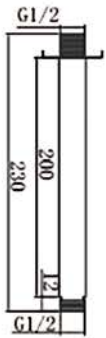

SWP-SA-200
Vertical Shower Arm
1 set/box | 50 set/ctn
RM70.00

SWP-SA-400
Shower Arm
1 set/box | 50 set/ctn
RM73.00

SWP-SA-400B
Shower Arm - Black
1 set/box | 50 set/ctn
RM92.00

SWP-SA-200B
Vertical Shower Arm - Black
1 set/box | 50 set/ctn
RM81.00