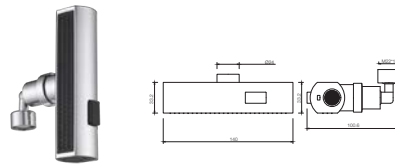

Bathroom Fittings

SWP-SR-901

Adjustable Shower Rail

Material : Stainless Steel SUS304

Finishing : Chrome

Size : 685 x 80

RM100.00

SWP-ABS-KH-88