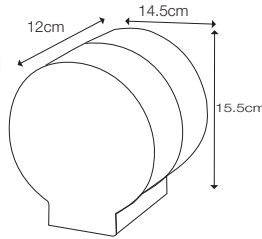

SWP-BF-1203B
Jumbo Roll Paper Dispenser-Black
1 set/box | 80 set/ctn

RM 20.00

RM150.00