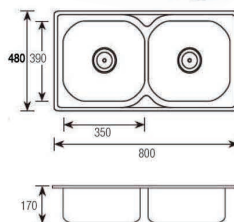

SKS-170-8048 SP (S600)
Double bowl Kitchen Sink With Waste
Size: 800 x 480 x 170mm
Thickness : 0.7mm
Quality : 6pcs / Carton

RM200.00