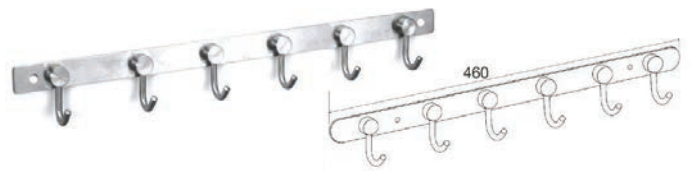

RM150.00

SWP-BF-8114
Robe Hook 4 hooks
Material Stainless Steel SUS304
Finishing: Airline Stainless Steel
1 set/box | 30 sets/ctn

RM76.00

SWP-BF-8116
Robe Hook 6 hooks
Material Stainless Steel SUS304
Finishing: Airline Stainless Steel
1 set/box | 30 sets/ctn