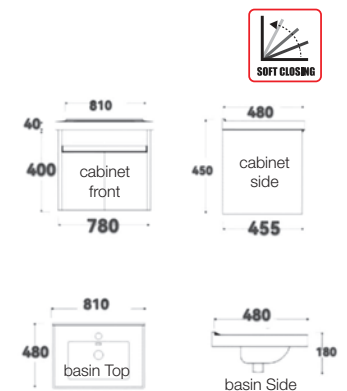

SWBC-SS6808

Bathroom Cabinet Set c/w Water Tap (780x455x400mm)

Main cabinet: 780(w)x455(d)x400(h)mm
Ceramic Basin: 810(w)x480(d)x180(h)mm
Mirror: 700x500mm
Shelf: 700x120mm

Included in Set:

Pop-Up Waste: SWP-SS-304-81A
Water Tap: SWS-SS-304-61
Material: Stainless Steel
Feature: -SUS304 Hinge
-3 side same surface colour

RM2200.00