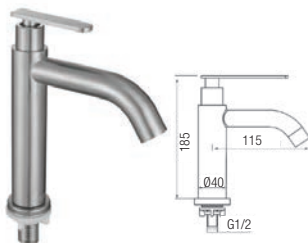

SWP-SS-304-61
Tall Basin Pillar Tap
2 set/box | 30sets/ctn
RM 85.00

SWS-304-2859
Basin Pillar Tap
2 set/box | 30sets/ctn
RM 47.00

SWS-304-3961
Basin Pillar Tap
2 set/box | 30sets/ctn
RM51.00

SWP-SS-304-87
Tall Basin Pillar Tap
1 set/box | 30sets/ctn
RM 127.00