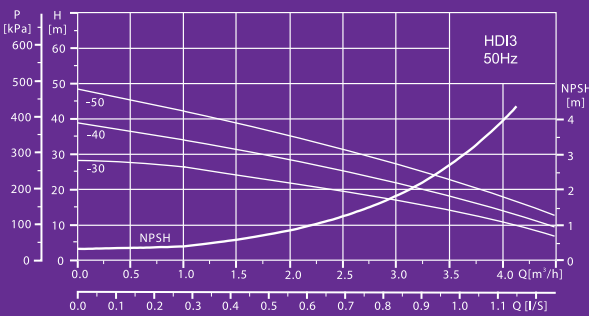

High Quality Casting Stainless Steel	Dry-Running Protection
Drinking Grade	Maintenance-Free
Reliable & Longer Life Span	Easy Installation
Motor Overheating Protection	Energy Efficient
Quiet Operation	Space Saving & Compact Design

Model	Power (p₂)		Q (m³/h)	Flow Rate (m³/h)							Inlet	Outlet	Suitable for	List Price
	kW	HP		0.6	1.2	1.8	2.4	3.1	3.6	4.2				
HDI 3-30pc	0.37	0.5	H (m)	27.8	26.5	25.0	23.3	20.5	17.3	12.8	1"	1"		RM1520
HDI 3-40pc	0.55	0.75		37.5	36.2	34.5	32.2	28.7	25.0	18.8	1"	1"		RM1690
HDI 3-50pc	0.55	0.75		44.6	42.6	40.0	37.0	32.0	27.0	19.0	1"	1"		RM1880
Model	Power (p₂)		Q (m³/h)	Flow Rate (m³/h)							Inlet	Outlet	Suitable for	List Price
	kW	HP		1.0	2.0	3.0	4.0	5.0	6.0	7.0				
HDI 5-40pc	0.75	1.0	H (m)	38.2	36.3	34.5	32.0	28.0	21.8	14.6	1 1/4"	1"		RM1930
HDI 5-60pc	1.1	1.5		56.8	54.8	52.5	49.0	44.0	36.0	25.5	1 1/4"	1"		RM2620

TC BATH MART SDN. BHD. (1357347-P)
B-1-11, Block B, Dataran Puchong, Jalan PU 7,
Taman Puchong Utama, 47140 Puchong, Selangor.
Tel: +6 03-8052 0599
Website: www.saniware.com