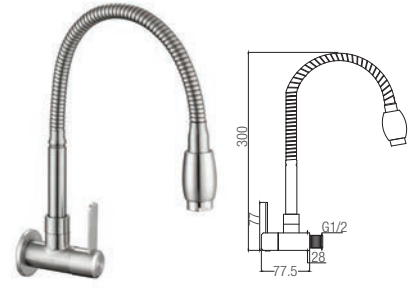

SWS-304-3973
Flexible Hose Kitchen
Wall Sink Tap
3 set/box | 30sets/ctn
RM91.00