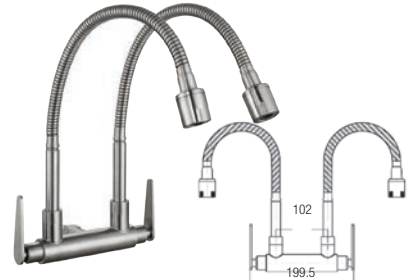

SWP-SS-304-69
Double Flexible Hose
Kitchen Wall Sink Tap
2 set/box | 20sets/ctn
RM 296.00