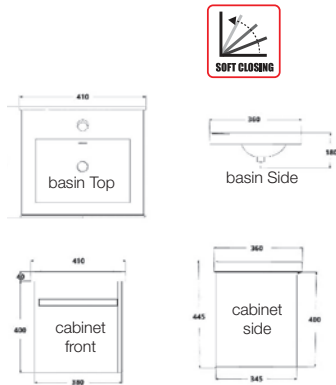

Bathroom Cabinet

Included in Set:

+

SWBC-SS6411

Bathroom Cabinet Set c/w Water Tap (370x345x400mm)

Main cabinet: 380(w)x345(d)x400(h)mm
Ceramic Basin: 410(w)x360(d)x180(h)mm
Mirror: 400x500mm
Shelf: 400x120mm

Included in Set:

Pop-Up Waste: SWP-SS-304-81A
Water Tap: SWS-SS-304-61
Material: Stainless Steel
Feature: -SUS304 Hinge
-3 side same surface colour

RM950.00