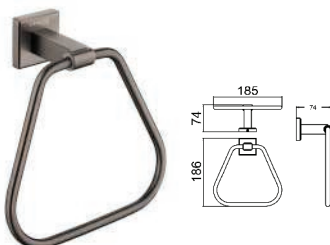

SWP-BF-7911-GM

Towel Ring

Material: Stainless Steel SUS304

Finishing: Gun Metal

1set/box | 60set/ctn

RM150.00