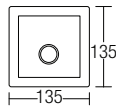

SWFV-731

Urinal Flush Valve with Manual Operation
1set/box | 8sets/ctn

RM 1,100.00