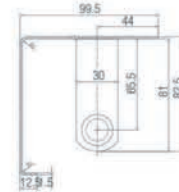

Bathroom Fitting

RM 25.00

RM 20.00

RM150.00

RM76.00

RM107.00

Bathroom Fitting

RM109.00

RM123.00