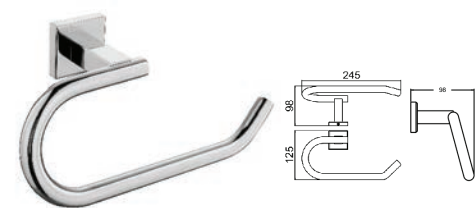

SWP-BF-7910

Towel Ring

Material: Stainless Steel SUS304
Finishing: Polish Chrome
1set/box | 60set/ctn

RM130.00