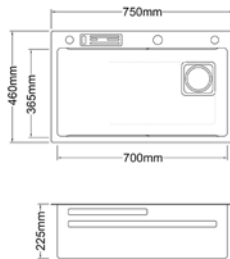

SKS-230-8046-BKWF

Nano Black Single Bowl Kitchen Sink

Texture : Pearl Rice

Finishing : SUS304

Size : 800x460x225mm

Thickness : 3.3mm + 1mm

RM1500.00