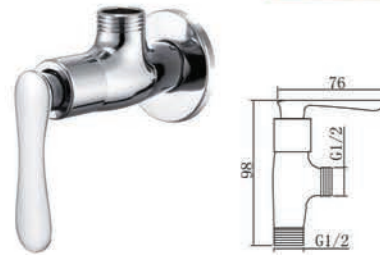

SWP-BR-3477A
Wall Bib Tap
10 Set/box | 50sets/ctn
RM75.00

SWP-BR-3477
Wall Bib Tap With
1/2" Hose Connector
10 Set/box | 50sets/ctn
RM75.00

SWP-BR-3414
Two Way Tap
4 set/box | 48 set/ctn
RM145.00

SWP-BR-3400
Angel Valve
10 set/box | 100 set/ctn
RM67.00