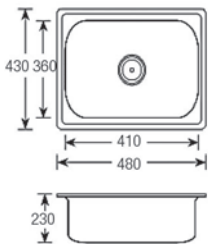

Kitchen Sink

SWP-KS-230-4843

Stainless Steel Single Bowl
Size : 480 x 430 x 230mm
Thickness : 1.0mm
Finishing : Hairline
1 set/box | 6 sets/ctn

RM300.00

SWP-KS-240-6248

Stainless Steel Single Bowl
Size : 620 x 480 x 240mm
Thickness : 1.0mm
Finishing : Hairline
1 set/box | 3 sets/ctn

RM384.00

SWP-SKS-200-4737-SS

Size : 475 x 375 x 195mm
Thickness : 1mm
Finishing : Hairline
Packing : 8 sets/ctn

RM260.00

SWP-SKS-200-4136-SS

Size : 410 x 360 x 195mm
Thickness : 1mm
Finishing : Hairline
Packing : 8 sets/ctn

RM230.00

SWP-KS-220-8245

Stainless Steel Double Bowl
Size : 820 x 450 x 220mm
Thickness : 1.0mm
Finishing : Hairline
1 set/box | 3 sets/ctn

RM575.00

SWP-KS-230-8248

Stainless Steel Double Bowl
Size : 820 x 480 x 230mm
Thickness : 1.0mm
Finishing : Hairline
1 set/box | 3 sets/ctn

RM595.00

SWP-KS-230-10549

Stainless Steel Double Bowl
Size : 1050 x 490 x 230mm
Thickness : 1.0mm
Finishing : Hairline
1 set/box | 3 sets/ctn

RM888.00