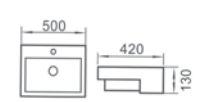

Semi Recessed Basin
Size: 420 x 475 x 150mm

RM435.00

WB-594

Semi Recessed Basin
Size: 420 x 420 x 130mm

RM440.00

WB-595

Semi Recessed Basin
Size: 500 x 420 x 130mm

RM508.00