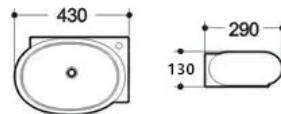

WB-202

Corner Basin
Size: 300 x 300 x 190mm

RM148.00

WB-293

Wall Hung Basin c/w
Stainless Steel Rack
430 x 290 x 130mm

RM300.00

WB-222

Counter Top Basin
Size: 560 x 480 x 205mm