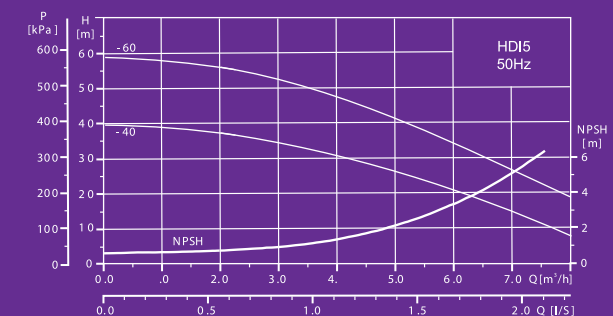

High Quality Casting Stainless Steel	Dry-Running Protection
Drinking Grade	Maintenance-Free
Reliable & Longer Life Span	Easy Installation
Motor Overheating Protection	Energy Efficient
Quiet Operation	Space Saving & Compact Design

Model	Power (p₂)		Q (m³/h)	Flow Rate (m³/h)							Inlet	Outlet	Suitable for	List Price
	kW	HP		0.6	1.2	1.8	2.4	3.1	3.6	4.2				
HDI 3-30pc	0.37	0.5	H (m)	27.8	26.5	25.0	23.3	20.5	17.3	12.8	1"	1"		RM1520
HDI 3-40pc	0.55	0.75		37.5	36.2	34.5	32.2	28.7	25.0	18.8	1"	1"		RM1690
HDI 3-50pc	0.55	0.75		44.6	42.6	40.0	37.0	32.0	27.0	19.0	1"	1"		RM1880
Model	Power (p₂)		Q (m³/h)	Flow Rate (m³/h)							Inlet	Outlet	Suitable for	List Price
	kW	HP		1.0	2.0	3.0	4.0	5.0	6.0	7.0				
HDI 5-40pc	0.75	1.0	H (m)	38.2	36.3	34.5	32.0	28.0	21.8	14.6	1 1/4"	1"		RM1930
HDI 5-60pc	1.1	1.5		56.8	54.8	52.5	49.0	44.0	36.0	25.5	1 1/4"	1"		RM2620

TC BATH MART SDN. BHD. (1357347-P)
B-1-11, Block B, Dataran Puchong, Jalan PU 7,
Taman Puchong Utama, 47140 Puchong, Selangor.
Tel: +6 03-8052 0599
Website: www.saniware.com