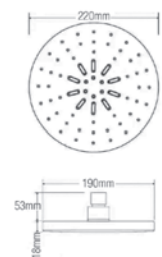

RM980.00

Rain Shower Series

SWP-SH-801
8" ABS Rain Shower
1set/box | 36sets/ctn

RM 96.00

SWP-SH-802
8" Rain Shower
1set/box | 36sets/ctn

RM 93.00

SWP-SH-803
8" ABS Rain Shower
1set/box | 36sets/ctn

RM 92.00