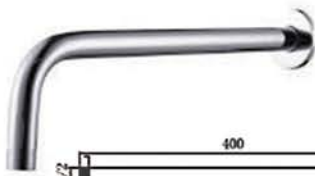

Shower Arm & Rain Shower Series

SWP-SA-200
Vertical Shower Arm
1 set/box | 50 set/ctn
RM70.00