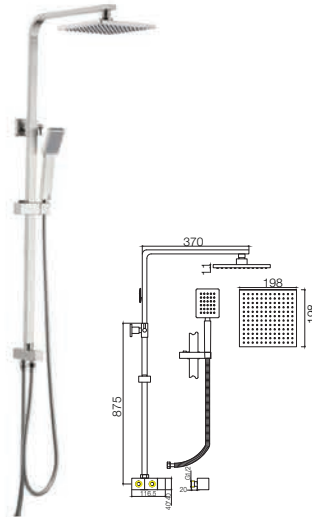

SWP-BSP-5504SS
2 Way Bath Shower Set
for Water Heater
1set/box | 5sets/ctn
RM538.00