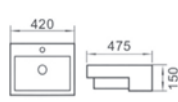

Semi Recessed Basin
Size: 420 x 475 x 150mm

RM435.00