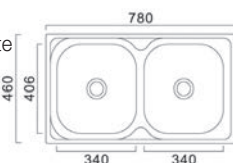

SKS-200-10646-SP
Single bowl Kitchen Sink With Waste
Size: 1060x 460 x 200mm
Thickness : 0.7mm
Finishing: Polish
Quality: 1 set/box | 5sets/ctn

RM200.00