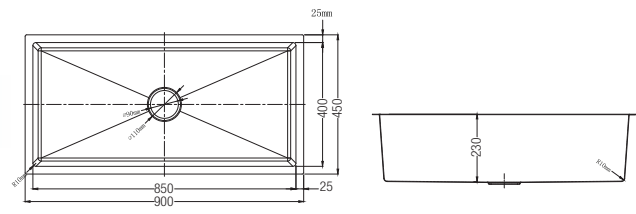

Nano Single Bowl Kitchen Sink

SKS-230-9045-SS
Size : 900 x 450 x 230mm
Thickness : 3mm + 1mm
Finishing : Silver
1 set/ctn
RM850.00

SKS-230-9045-BK
Size : 900 x 450 x 230mm
Thickness : 3mm + 1mm
Finishing : black
1 set/ctn
RM1050.00

SKS-230-9045-GD
Size : 900 x 450 x 230mm
Thickness : 3mm + 1mm
Finishing : Gold
1 set/ctn
RM1100.00

SKS-230-9045-RG
Size : 900 x 450 x 230mm
Thickness : 3mm + 1mm
Finishing : Rose Gold
1 set/ctn
RM1100.00

SKS-230-9045-GM
Size : 900 x 450 x 230mm
Thickness : 3mm + 1mm
Finishing : Gun Metal
1 set/ctn
RM1100.00