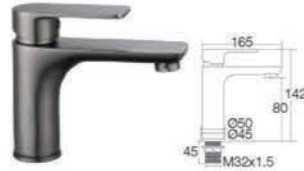

SWP-B-2822 (Matt Grey)

Basin Pillar Tap
1set/box | 10sets/ctn

RM 400.00