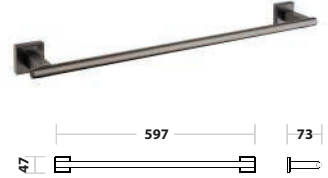

RM500.00

SWP-BF-7903-GM

Double Towel Bar

Material: Stainless Steel SUS304

Finishing: Gun Metal

1set/box | 60set/ctn

RM250.00

SWP-BF-7904-GM