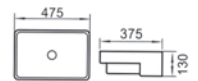

Semi Recessed Basin
Size: 475 x 375 x 130mm

RM356.00