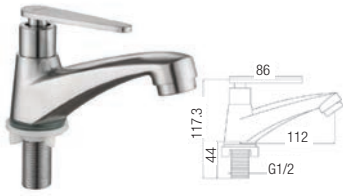

Premier Basin Tap Series

SWP-SS-304-60
Basin Pillar Tap
4 set/box | 48sets/ctn
RM 85.00