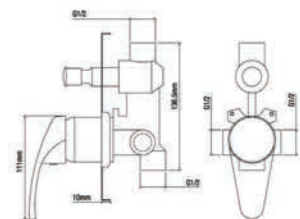

SWP-B-2527
Concealed 2 Way
Bath Shower - Mixer
RM 465.00