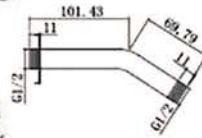

SWP-SA-150B
Shower Arm - Black
20 set/box | 200 set/ctn
RM37.00