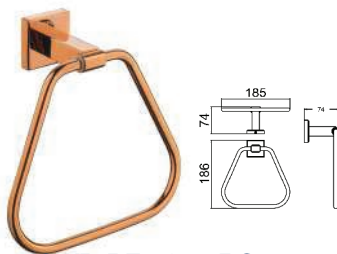

SWP-BF-7911-RG

Towel Ring

Material: Stainless Steel SUS304

Finishing: Rose Gold

1set/box | 60set/ctn

RM180.00