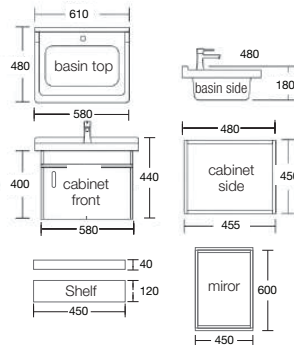

SBC-600602SS

Bathroom Cabinet Set c/w Tap

Main Cabinet : 580(w) x 455(D) x 400(h) mm

Ceramic Basin : 610(w) x 480(D) x 180(h) mm

Mirror : 450(w) x 600(h) mm

Shelf : 450x120

Material : Stainless Steel

RM1500.00