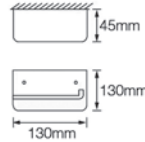

SWP-BF-1272B

Toilet Paper Holder

Material : Stainless Steel SUS304

Finishing : Hairline Stainless steel

Size : 130x130x45mm

Packing : 1set/Box | 100set/ctn

RM35.00