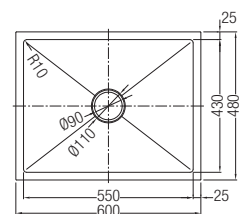

Nano Single Bowl Kitchen Sink

SWP-KS-250-6048-SL
Size : 600 x 480 x 250mm
Thickness: 3mm + 1.2mm
Finishing : Silver
1pc/box | 1pc/ctn
RM945.00