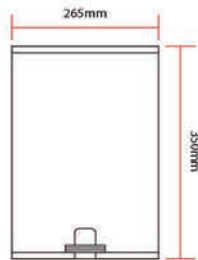

SWDB-12L-CG

Dustbin 12L (Champagne Gold)

Quantity : 1set/box | 6set/ctn

RM160.00