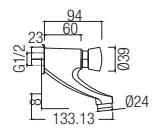

SWP-SS-SC-304-2202

Wall Mounted Self Closing Basin Tap
1set/box | 24sets/ctn

RM 226.00