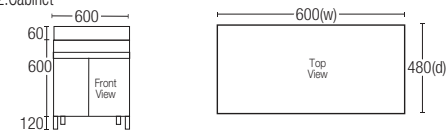

SWBC-SS6614

Main Cabinet : 600(w) x 480(d) x 780(h)

Ceramic Basin : 600(w) x 480(d) x 180(h)

Material : Stainless Steel

Features : Laundry Basin

RM1,300.00