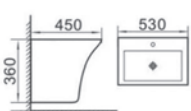

RM700.00

WB-496 MB

Matt Black Art Basin
Size: 415 x 415 x 145mm
Above Counter Mounting

RM700.00

Wall Hung Basin

WB-209

Wall-Hung Basin
Size: 530 x 450 x 360mm

RM600.00