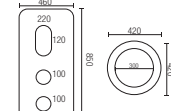

Matt Art Basin

Matt Black Art Basin
Size: 495 x 390 x 150mm
Above Counter Mounting

RM850.00

Matt White Art Basin
Size: 495 x 390 x 150mm
Above Counter Mounting

RM850.00

Matt Black Art Basin
Size: 460 x 320 x 140mm
Above Counter Mounting

RM850.00

Matt White Art Basin
Size: 460 x 320 x 140mm
Above Counter Mounting

RM850.00

Matt Black Art Basin
Size: 500 x 400 x 140mm
Above Counter Mounting

RM800.00

Matt Black Art Basin
Size: 600 x 340 x 110mm
Above Counter Mounting

RM950.00

Matt Black Art Basin
Size: 370 x 370 x 120mm
Above Counter Mounting

RM700.00

Matt Black Art Basin
Size: 415 x 415 x 145mm
Above Counter Mounting

RM700.00

Wall Hung Basin

Wall-Hung Basin
Size: 530 x 450 x 360mm

RM600.00

Wall-Hung Basin
Size: 480 x 460 x 350mm

RM600.00

Pedestal Basin
Size: 490 x 490 x 820mm

RM2250.00

Pedestal Basin
Size: 510 x 460 x 850mm

RM2250.00

Pedestal Basin Fixing to Wall Back
Size: 460 x 460 x 850mm

RM2250.00

Full Pedestal
Size: 160 x 195 x 690mm

RM204.00