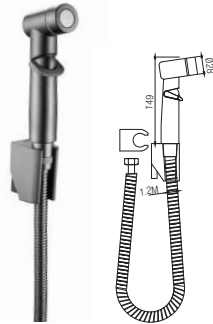

SWSB-ABS-362-GM
(Gun Metal) ABS Spray Bidet Set
c/w Holder & 1.2m Flexible Hose
Quantity : 1set/box | 50set/ctn

RM110.00