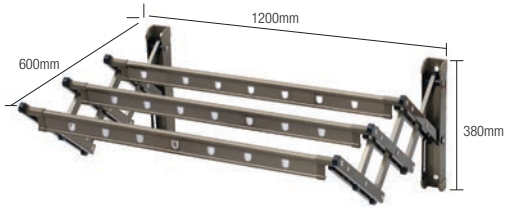

Clothes Hanger - Aluminium Series

SW-CH318C

Retractable Clothes Hanger (1.2M)

Size: 1200 (L) x 600 (W) x 380mm

Material : Aluminium

1set/box | 10sets/ctn

RM382.00