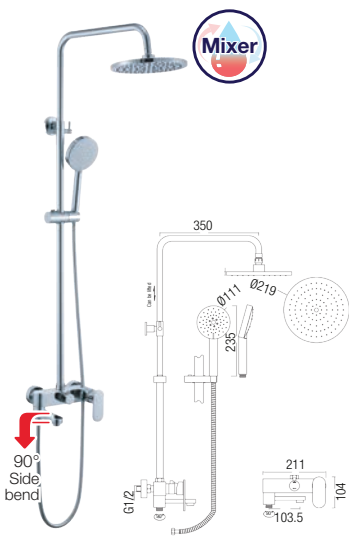

Side Bend Shower Post Set

SWP-BSP-9003CR
3 Way Bath Bath Expose Shower Set
- Mixer
1set/box | 5sets/ctn

RM950.00