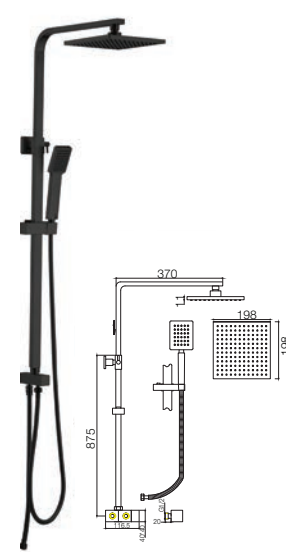

SWP-BSP-5504B
2 Way Bath Shower Set
for Water Heater Black
1set/box | 5sets/ctn
RM849.00