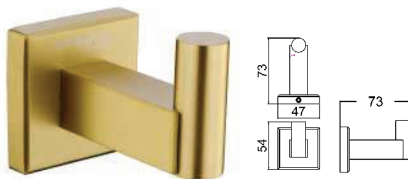

SWP-BF-7907-G

Double Tumbler Holder

Material: Stainless Steel SUS304

Finishing: Satin Gold

1set/box | 60set/ctn

RM190.00

SWP-BF-7908-G

Robe Hook