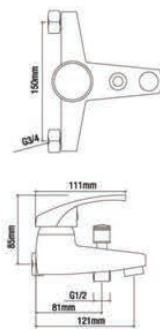

SWP-B-2524
Exposed Bath
Shower-Mixer
1 set/box | 12sets/ctn
RM 265.00