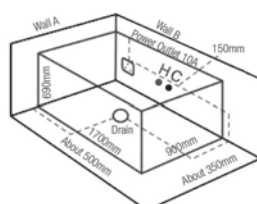

SWP-BT-8028
Bathtub with Mixer Tap
Size : 1500 x 750 x 750mm

RM8,500.00

Free Standing Bathtub

SWP-BTM-178B
(BLACK)
Free Standing Bathtub
1set/box | 1set/ctn

RM1973.00

SWP-BTM-178G
(GOLD)
Free Standing Bathtub
1set/box | 1set/ctn

RM2266.00

SWP-BTM-178RG
(ROSE GOLD)
Free Standing Bathtub
1set/box | 1set/ctn

RM2237.00

Jacuzzi Dimension

SWP-JC-7007
Size : 1500 x 1500 x 650mm

SWP-JC-227A
Size : 1800 x 1500 x 680mm

SWP-JC-7115
Size : 1700 x 850 x 600mm

SWP-JC-226A
Size : 1800 x 900 x 680mm

SWP-JC-7002
Size : 1700 x 1300 x 690mm

SWP-JC-7003 (L/R)
Size : 1700 x 900 x 690mm

SWP-JC-7124
Size : 1700 x 750 x 600mm

SWP-JC-7113
Size : 1480 x 1480 x 630mm

Bathtub Dimension

SWP-BT-007
Size : 1500 x 1500 x 640mm

SWP-BT-025
Size : 1600 x 700 x 600mm

SWP-BT-029
Size : 1720 x 850 x 600mm

SWP-BT-078
Size : 1800 x 900 x 800mm

SWP-BT-087
Size : 1700 x 800 x 600mm

SWP-BT-109
Size : 1700 x 810 x 680mm