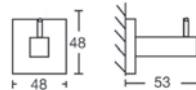

Towel Ring

Material Stainless Steel SUS304

Finishing Hairline Stainless Steel

1 set/box | 20 sets/ctn

RM78.00

SWP-BF-3706

Robe Hook

Material Stainless Steel SUS304