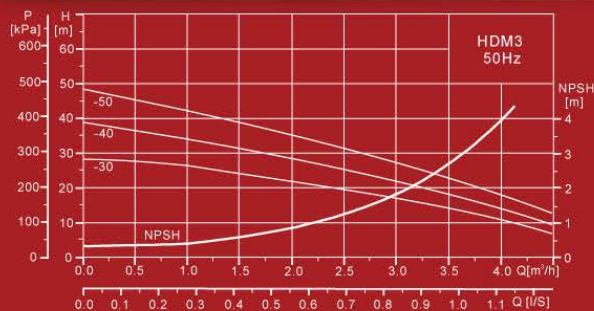

- High Quality Casting Stainless Steel
- Drinking Grade
- Reliable & Longer Life Span
- Motor Overheating Protection
- Quiet Operation
- Dry-Running Protection
- Maintenance-Free
- Easy Installation
- Energy Efficient
- Space Saving & Compact Design

Model	Power (P₂)		Q (m³/h)	Q (m³/h)								Inlet	Outlet	Suitable for	List Price
	kW	HP		1.0	1.5	2.0	2.5	3.0	3.5	4.0					
HDM 3-30pc	0.37	0.5	H (m)	27	24	21	20	17	14	11	1"	1"		RM1750	
HDM 3-40pc	0.55	0.75		35	32	28	26	23	17	14	1"	1"		RM1960	
HDM 3-50pc	0.55	0.75		43	40	35	33	28	22	18	1"	1"		RM2100	
Model	Power (P₂)		Q (m³/h)	Q (m³/h)								Inlet	Outlet	Suitable for	List Price
	kW	HP		2.0	3.0	4.0	5.0	6.0	7.0	8.0					
HDM 5-40pc	0.75	1.0	H (m)	36	33	30	26	20	13	9	1 1/4"	1"		RM2180	
HDM 5-60pc	1.1	1.5		53	50	45	40	33	24	20	1 1/4"	1"		RM2750	

TW Kitchen And Bath Sdn Bhd (564421-V) (formerly known as Teamhauss S/B)
T: 603-8064 5999 F: 603-8064 5977