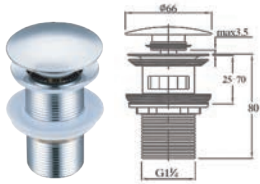

Spring Waste
Without Overflow

1 set/ | 100 sets/ctn

RM30.00

SWPW-SS-W121B

Spring Waste
Without Overflow

1 set/ | 100 sets/ctn

RM38.00

Accessories Series