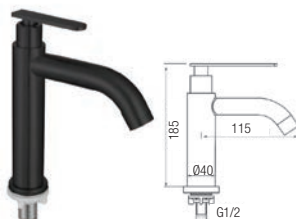

SWS-304-2861-B
Basin Pillar Tap
2 set/box | 30sets/ctn
RM 67.00