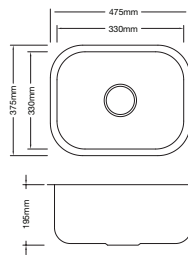

SWP-SKS-200-4737-SS

Size : 475 x 375 x 195mm
Thickness : 1mm
Finishing : Hairline
Packing : 8 sets/ctn

RM260.00