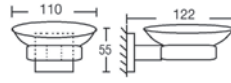

Finishing Hairline Stainless Steel

1 set/box | 20 sets/ctn

RM84.00

SWP-BF-3702

Soup Dish

Material Stainless Steel SUS304

Finishing Hairline Stainless Steel

1 set/box | 20 sets/ctn