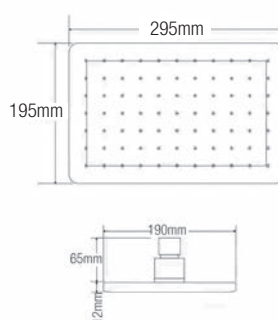

RM 100.00

SWP-SH-813
10" ABS Rain Shower - Black
1set/box | 36sets/ctn