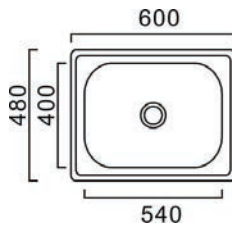

RM160.00

SKS-170-4843-SP
SINGLE BOWL KITCHEN SINK WITH WASTE
Size: 480 x 430 x 170mm
Thickness: 0.6mm
Finishing: Polish
1 set/box | 12 sets/ctn