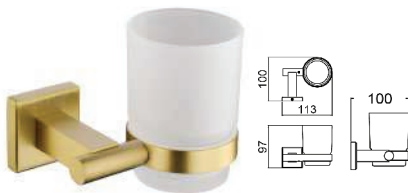

SWP-BF-7905-G

Single Tumbler Holder

Material: Stainless Steel SUS304

Finishing: Satin Gold

1set/box | 60set/ctn

RM150.00