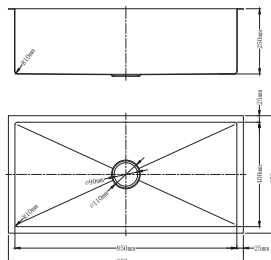

100% Genuine SUS304 stainless steel quality
*if found any of Saniware Kitchen Sink not comply with,
will compensate with 2 units of Saniware kichen sinks.

COMPLETE SET

SWP-KS-210-7858-SBK

**NANO SINGLE BOWL
KITCHEN SINK (Nano Black)**
Size: 780 x 580 x 210mm
Thickness: 1.1mm
Finishing: SUS304
1 set/box | 1set/ctn

RM1400.00

ACCESSORIES INCLUDED

+

COMPLETE SET

SWP-KS-250-9048-SS

**NANO SINGLE BOWL
KITCHEN SINK (SS hair line)**
900 x 483 x 250mm
Thickness: 3 x 1.2mm
Finishing: SUS304
1 set/box | 1set/ctn

RM1500.00

ACCESSORIES INCLUDED

+