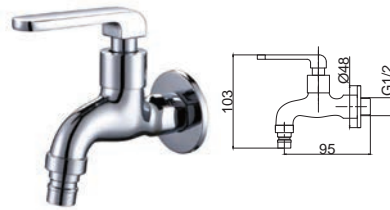

RM77.00

SWP-BR-3377
Wall Bib Tap With
1/2" Hose Connector
10 Set/box | 50sets/ctn

RM77.00

SWP-BR-3387
Wall Bib Tap With
3/4" Hose Connector
10 Set/box | 50sets/ctn

RM80.00

SWP-BR-3367A
Wall Bib Tap
8 Set/box | 72sets/ctn