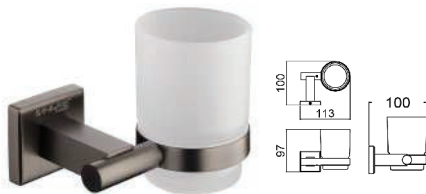

SWP-BF-7905-GM

Single Tumbler Holder

Material: Stainless Steel SUS304

Finishing: Gun Metal

1set/box | 60set/ctn

RM150.00