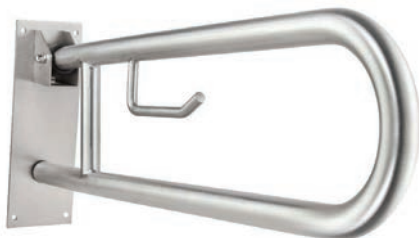

SWP-SS-304-GB-3275U

U-Shape Grab Bar (32*750)
1 set/box | 5 sets/ctn

RM750.00