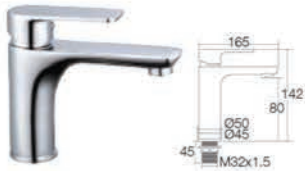

Solid Brass Tall Cold Tap

SWP-B-2820

Basin Pillar Tap
1set/box | 10sets/ctn

RM 306.00