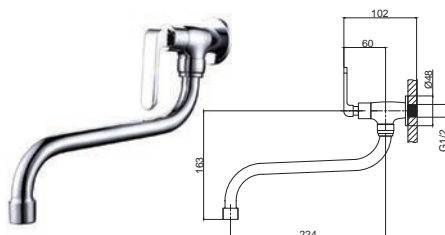

SWP-BR-3366A
Ablution Tap
4 Set/box | 48sets/ctn

RM128.00