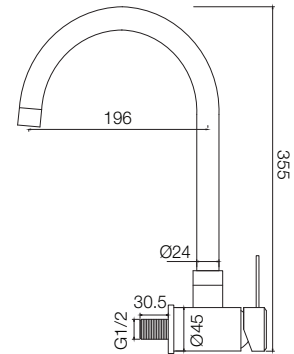

Premier Kitchen Tap Series

SWP-SS-304-3941

Kitchen Wall Sink Tap
1set/box | 10set/ctn

RM189.00

SWP-SS-304-3941-MB

Kitchen Wall Sink Tap - Matt Black
1set/box | 10set/ctn

RM249.00

SWP-SS-304-3941-G

Kitchen Wall Sink Tap - Gold
1set/box | 10set/ctn

RM319.00

SWP-SS-304-3941-RG

Kitchen Wall Sink Tap - Rose Gold
1set/box | 10set/ctn

RM319.00

SWP-SS-304-3941-GM

Kitchen Wall Sink Tap - Gun Metal
1set/box | 10set/ctn

RM319.00

Kitchen Wall Sink Tap

SWP-B-3317-G

Kitchen Wall Sink Tap-Gold
1 Set/box | 10sets/ctn

RM488.00

SWP-BR-3317-B

Kitchen Wall Bib Tap-Black
1 Set/box | 10sets/ctn

RM438.00