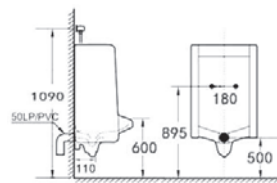

RM1750.00

UB-612 UB-612BI

Wall-Hung Urinal-Fixing to Wall Back
Size: 350 x 380 x 750mm
Back Inlet

RM1560.00

UB-613

Wall-Hung Urinal
Size: 360 x 325 x 610mm
TI (Top Inlet)
BI (back Inlet)

RM625.00

UB-614