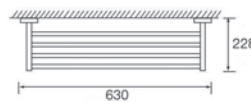

RM44.00

SWP-BX-4012

Towel Rack

Material Stainless Steel SUS304
Finishing Hairline Stainless Steel
1 set/box | 6 sets/ctn

RM180.00

SWP-BX-4013

Double Towel Rack

Material Stainless Steel SUS304
Finishing Hairline Stainless Steel
1 set/box | 10 sets/ctn