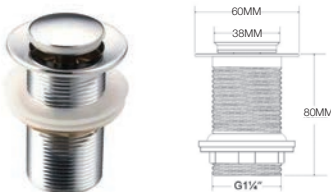

SWPW-SS-W81B

Spring Waste
Without Overflow

1 set/ | 100 sets/ctn

RM30.00