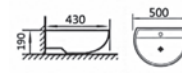

Basin Series

Wall-Hung Basin
Size: 410 x 360 x 160mm
Fixing to wall with back

RM128.00

Wall-Hung Basin
Size: 440 x 355 x 170mm
Fixing to wall with back

RM148.00

Wall-Hung Basin
Size: 490 x 400 x 180mm
Fixing to wall with back

RM208.00

Wall-Hung Basin
Size: 500 x 430 x 190mm
Fixing to wall with back

RM175.00

Wall-Hung Basin
Size: 490 x 355 x 180mm
Fixing to wall with back

RM208.00

Wall-Hung Basin
Size: 500 x 460 x 210mm

RM260.00

Corner Basin
Size: 300 x 300 x 190mm

RM148.00

Wall Hung Basin c/w
Stainless Steel Rack
430 x 290 x 130mm

RM300.00

Counter Top Basin
Size: 560 x 480 x 205mm

RM320.00

Under Counter Basin
Size: 490 x 400 x 200mm

RM300.00

Under Counter Basin
Size: 510 x 380 x 195mm

RM318.00

Handicap Basin
Size: 555 x 560 x 215mm

RM980.00

Wall-Hung Basin
Size: 520 x 450 x 490mm
Haft Pedestal
Size: 280mm(L) x 220(W) x 330mm(H)

RM264.00 - Basin

RM178.00 - Half Pedestal