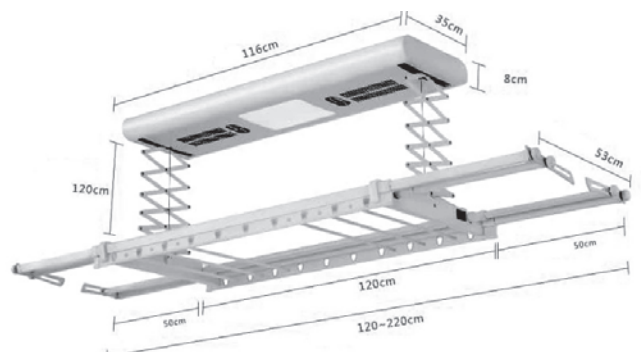

Clothes Hanger - Aluminium Series

RM1988.00

RM2535.00

RM1500.00

RM2500.00