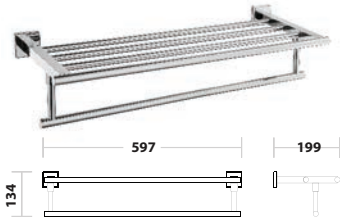

Bathroom Fitting 79 Series (Chrome)

SWP-BF-7902

Double Towel Rack

Material: Stainless Steel SUS304
Finishing: Polish Chrome
1set/box | 54set/ctn

RM350.00