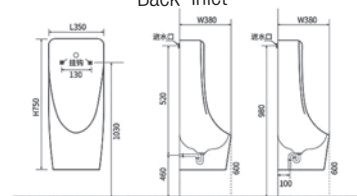

Wall Hung Urinal

UB-601

Wall-Hung Urinal
Size: 300 x 260 x 400mm
Top Inlet

RM350.00

UB-602 UB-602BI

Wall-Hung Urinal-Fixing to Wall Back
Size: 350 x 380 x 750mm
Top Inlet

RM1000.00

UB-609 UB-609 BI

Wall-Hung Urinal
Size: 350 x 300 x 650mm
TI (Top Inlet)
BI (back Inlet)

RM685.00

UB-606

Wall-Hung Urinal
Size: 420 x 200 x 710mm
Top Inlet

RM835.00

UB-611

Wall-Hung Urinal c/w sensor
Size: 430 x 360 x 1000mm

RM1750.00

UB-612 UB-612BI

Wall-Hung Urinal-Fixing to Wall Back
Size: 350 x 380 x 750mm
Back Inlet

RM1560.00

UB-613

Wall-Hung Urinal
Size: 360 x 325 x 610mm
TI (Top Inlet)
BI (back Inlet)

RM625.00

UB-614

Wall-Hung Urinal fixing to wall
back c/w sensor valve (Ac supply)
Size: 300 x 260 x 400mm
Fixing to wall back
1set/box | 1 set/ctn

RM1560.00