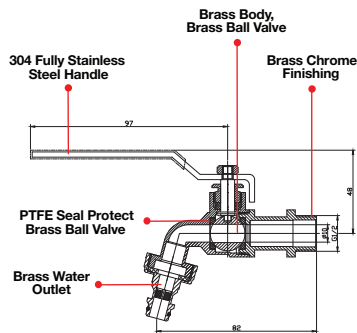

SWGP-8105
GARDEN TAP
Quantity: 12 set/box | 120sets/ctn
Material: Brass Chrome
RM35.00