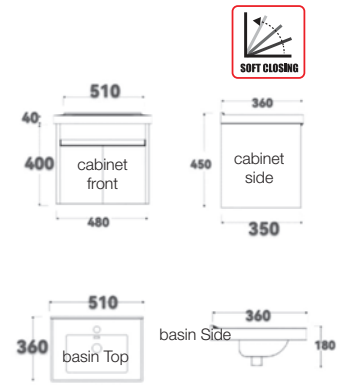

SWBC-SS6504

Bathroom Cabinet Set c/w Water Tap (480x350x400mm)

Main cabinet: 480(w)x360(d)x450(h)mm
Ceramic Basin: 510(w)x360(d)x180(h)mm
Mirror: 400x500mm
Shelf: 400x120mm

Included in Set:

Pop-Up Waste: SWP-SS-304-81A
Water Tap: SWS-SS-304-61
Material: Stainless Steel
Feature: -SUS304 Hinge
-3 side same surface colour

RM1100.00