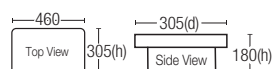

Features :

RM2,700.00

1.Mirror

2.Basin

3.Cabinet

SWBC-SS61001

Main Cabinet : 1000(w) x 465(d) x 490(h)

Ceramic Basin : 460(w) x 305(d) x 180(h)