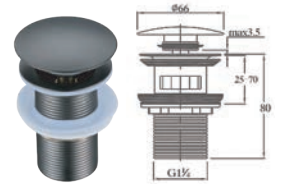

SWPW-SS-W80U-GM
Spring Waste Without Over flow-Gun Metal
1set/box | 50sets/ctn

RM65.00