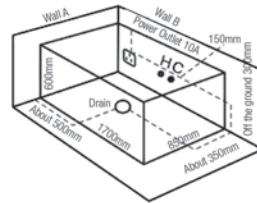

SWP-BT-8028
Bathtub with Mixer Tap
Size : 1500 x 750 x 750mm

RM8,500.00

Free Standing Bathtub

SWP-BTM-178B
(BLACK)
Free Standing Bathtub
1set/box | 1set/ctn

RM1973.00

SWP-BTM-178G
(GOLD)
Free Standing Bathtub
1set/box | 1set/ctn

RM2266.00

SWP-BTM-178RG
(ROSE GOLD)
Free Standing Bathtub
1set/box | 1set/ctn

RM2237.00

Jacuzzi Dimension

SWP-JC-7007
Size : 1500 x 1500 x 650mm

SWP-JC-227A
Size : 1800 x 1500 x 680mm

SWP-JC-7115
Size : 1700 x 850 x 600mm

SWP-JC-226A
Size : 1800 x 900 x 680mm

SWP-JC-7002
Size : 1700 x 1300 x 690mm

SWP-JC-7003 (L/R)
Size : 1700 x 900 x 690mm

SWP-JC-7124
Size : 1700 x 750 x 600mm

SWP-JC-7113
Size : 1480 x 1480 x 630mm

Bathtub Dimension

SWP-BT-007
Size : 1500 x 1500 x 640mm

SWP-BT-025
Size : 1600 x 700 x 600mm

SWP-BT-029
Size : 1720 x 850 x 600mm

SWP-BT-078
Size : 1800 x 900 x 800mm

SWP-BT-087
Size : 1700 x 800 x 600mm

SWP-BT-109
Size : 1700 x 810 x 680mm