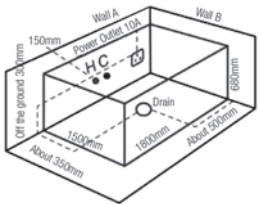

SWP-BT-8028
Bathtub with Mixer Tap
Size : 1500 x 750 x 750mm

RM8,500.00

Free Standing Bathtub

SWP-BTM-178B
(BLACK)
Free Standing Bathtub
1set/box | 1set/ctn

RM1973.00

SWP-BTM-178G
(GOLD)
Free Standing Bathtub
1set/box | 1set/ctn

RM2266.00

SWP-BTM-178RG
(ROSE GOLD)
Free Standing Bathtub
1set/box | 1set/ctn

RM2237.00

Jacuzzi Dimension

SWP-JC-7007
Size : 1500 x 1500 x 650mm

SWP-JC-227A
Size : 1800 x 1500 x 680mm

SWP-JC-7115
Size : 1700 x 850 x 600mm

SWP-JC-226A
Size : 1800 x 900 x 680mm

SWP-JC-7002
Size : 1700 x 1300 x 690mm

SWP-JC-7003 (L/R)
Size : 1700 x 900 x 690mm

SWP-JC-7124
Size : 1700 x 750 x 600mm

SWP-JC-7113
Size : 1480 x 1480 x 630mm

Bathtub Dimension

SWP-BT-007
Size : 1500 x 1500 x 640mm

SWP-BT-025
Size : 1600 x 700 x 600mm

SWP-BT-029
Size : 1720 x 850 x 600mm

SWP-BT-078
Size : 1800 x 900 x 800mm

SWP-BT-087
Size : 1700 x 800 x 600mm

SWP-BT-109
Size : 1700 x 810 x 680mm