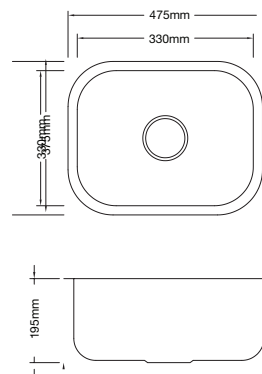

RM180.00

SKS-200-4136SS
Size : 410 x 360 x 195mm
Thickness : 1mm
Quantity : 8 sets/ctn