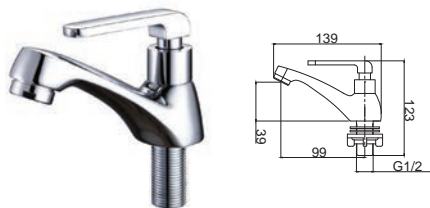

RM87.00

SWP-BR-3367
Wall Bib Tap With
1/2" Hose Connector
8 Set/box | 72sets/ctn

RM80.00

SWP-BR-3387A
Wall Bib Tap With
3/4" Hose Connector
8 Set/box | 72sets/ctn

RM87.00

SWP-BR-3307
Basin Pillar Tap
6 Set/box | 48sets/ctn