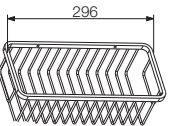

SWP-BF-8114
Robe Hook 4 hooks
Material Stainless Steel SUS304
Finishing: Airline Stainless Steel
1 set/box | 30 sets/ctn

RM76.00