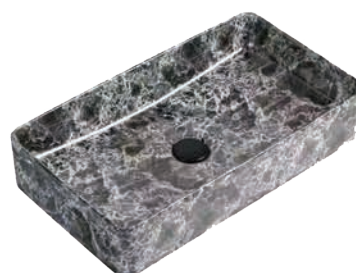

WB-3134
610 x 340 x 120mm
Above Counter Basin

RM700.00