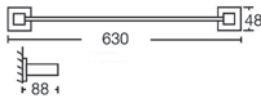

SWP-BX-3708

Single Towel Rack

Material Stainless Steel SUS304

Finishing Hairline Stainless Steel

1 set/box | 20 sets/ctn

RM97.00