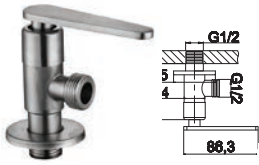

Angle Valve

SWP-SS-304-71

Angle Valve

6 set/box | 72 sets/ctn

RM40.00