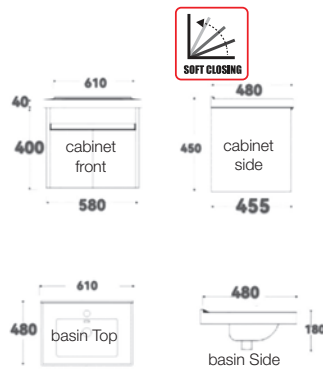

SWBC-SS6615

Bathroom Cabinet Set c/w Water Tap (580x455x400mm)

Main cabinet: 580(w)x480(d)x450(h)mm
Ceramic Basin: 610(w)x480(d)x180(h)mm
Mirror: 450x600mm
Shelf: 450x120mm

Included in Set:

Pop-Up Waste: SWP-SS-304-81A
Water Tap: SWS-SS-304-61
Material: Stainless Steel
Feature: SUS304 Hinge
3 side same surface colour

RM1650.00