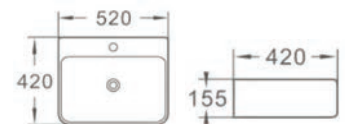

410x410x150mm

WB-425-G
(GOLD)
Art Basin
1set/ctn

RM700.00

WB-425-RG
(ROSE GOLD)
Art Basin
1set/ctn

RM700.00

WB-425-BG
(BLACK C/W GOLDLINE)
Art Basin
1set/ctn

RM700.00

520×420×155mm