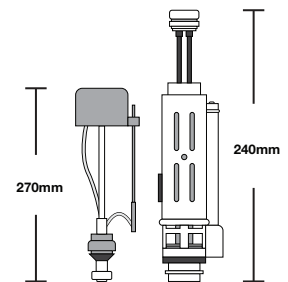

SWACC-3834
Cistern Internal Fitting For
WC-2098 / WC-2076
Quantity: 1set/box | 25set/ctn

RM133.00