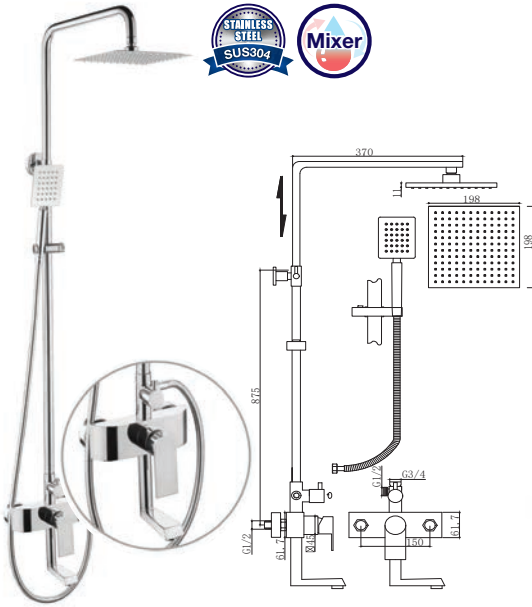

SWP-BSP-9003RG
3 Way Bath Bath Expose Shower Set
- Mixer
1set/box | 5sets/ctn

RM1250.00

SWP-BSP-9003GM
3 Way Bath Bath Expose Shower Set
- Mixer
1set/box | 5sets/ctn

RM1250.00

Bath Shower Post Set

SWP-BSP-9008CR