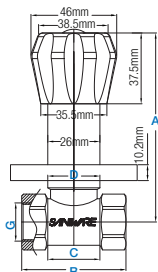

G	A	B	C	D
1/2"	116mm	56mm	28mm	26mm
3/4"	117mm	64mm	31mm	26mm
1"	120mm	70mm	31.3mm	32mm

Code	Size	Unit Price	Packing
SWSC 2011 QT	15mm (1/2")	RM91.00	1 set/box 60 sets/ctn
SWSC 2012 FT	15mm (1/2")	RM91.00	1 set/box 60 sets/ctn
SWSC 2013 FT	20mm (3/4")	RM103.00	1 set/box 50 sets/ctn
SWSC 2014 FT	25mm (1")	RM122.00	1 set/box 50 sets/ctn