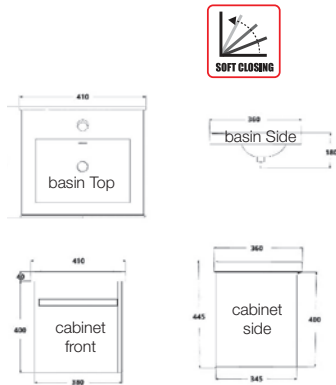

Bathroom Cabinet

Included in Set:

+

SWBC-SS6410

Bathroom Cabinet Set c/w Water Tap (370x345x400mm)

Main cabinet: 380(w)x345(d)x400(h)mm
Ceramic Basin: 410(w)x360(d)x180(h)mm
Mirror: 400x500mm
Shelf: 400x120mm

Included in Set:

Pop-Up Waste: SWP-SS-304-81A
Water Tap: SWS-SS-304-61
Material: Stainless Steel
Feature: -SUS304 Hinge
-3 side same surface colour

RM950.00