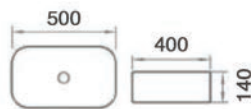

Art Basin

RM600.00

RM500.00

RM500.00

RM800.00

RM800.00

RM500.00

RM700.00

RM700.00

RM700.00

RM700.00