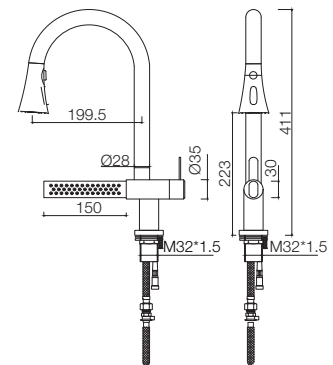

Premier Kitchen Tap Series

SWP-SS-304-3970

Flexible Hose Kitchen Pillar Sink Tap c/w Water fall
1set/box | 10set/ctn

RM370.00

SWP-SS-304-3970-MB

Flexible Hose Kitchen Pillar Sink Tap c/w Water fall-Matt Black
1set/box | 10set/ctn

RM400.00

SWP-SS-304-3970-G

Flexible Hose Kitchen Pillar Sink Tap c/w Water fall-Gold
1set/box | 10set/ctn

RM430.00

SWP-SS-304-3970-RG

Flexible Hose Kitchen Pillar Sink Tap c/w Water fall-Rose Gold
1set/box | 10set/ctn

RM430.00

SWP-SS-304-3970-GM

Flexible Hose Kitchen Pillar Sink Tap c/w Water fall-Gun Metal
1set/box | 10set/ctn

RM430.00

4 WATER OUTPUT MODES

JET STREAM
Oxygen-rich water, soft and non-splashing output.

WATERFALL SPRAY