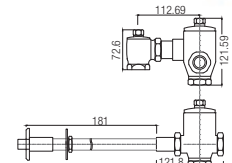

SWFV-712

Concealed WC Flush Valve
1 set/box | 12 sets/ctn

RM700.00