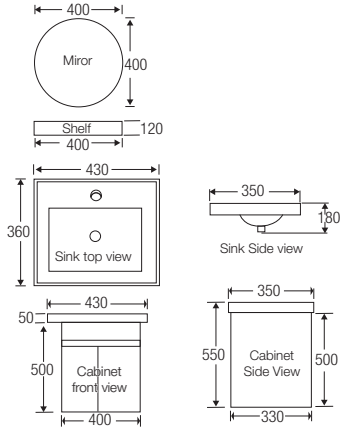

Bathroom Cabinet

SWBC-SS6412

Bathroom Cabinet Set

- Main Cabinet : 400(w) x 330(d) x 500(h) mm
- Ceramic Basin : 430(w) x 360(d) x 180(h) mm
- Mirror : 400(w) x 400(h) mm
- Shelf : 400(w) x 120(d) mm
- Material : Stainless Steel
- Barcode :

RM1650.00

Included in Set: