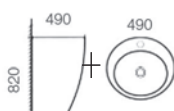

Matt Art Basin

Matt Black Art Basin
Size: 495 x 390 x 150mm
Above Counter Mounting

RM850.00

Matt White Art Basin
Size: 495 x 390 x 150mm
Above Counter Mounting

RM850.00

Matt Black Art Basin
Size: 460 x 320 x 140mm
Above Counter Mounting

RM850.00

Matt White Art Basin
Size: 460 x 320 x 140mm
Above Counter Mounting

RM850.00

Matt Black Art Basin
Size: 500 x 400 x 140mm
Above Counter Mounting

RM800.00

Matt Black Art Basin
Size: 600 x 340 x 110mm
Above Counter Mounting

RM950.00

Matt Black Art Basin
Size: 370 x 370 x 120mm
Above Counter Mounting

RM700.00

Matt Black Art Basin
Size: 415 x 415 x 145mm
Above Counter Mounting

RM700.00

Wall Hung Basin

Wall-Hung Basin
Size: 530 x 450 x 360mm

RM600.00

Wall-Hung Basin
Size: 480 x 460 x 350mm

RM600.00

Pedestal Basin
Size: 490 x 490 x 820mm

RM2250.00

Pedestal Basin
Size: 510 x 460 x 850mm

RM2250.00

Pedestal Basin Fixing to Wall Back
Size: 460 x 460 x 850mm

RM2250.00

Full Pedestal
Size: 160 x 195 x 690mm

RM204.00