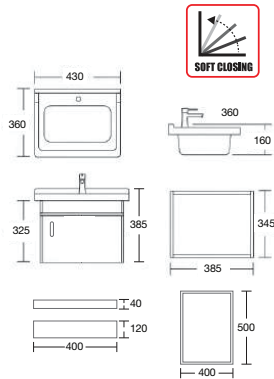

Stainless Steel Bathroom Cabinet Series

SWBC-SS6405
6 in 1 Bathroom Cabinet Set

Main cabinet: 385x345x325mm
Ceramic Basin: 430x360x160mm
Mirror: 400x20x500mm
Shelf: 400x40x120mm
Included in Set:
Pop-Up Waste: SWPW-SS-W81A
Water Tap: SWS-304-2861
Material: Stainless Steel

RM880.00