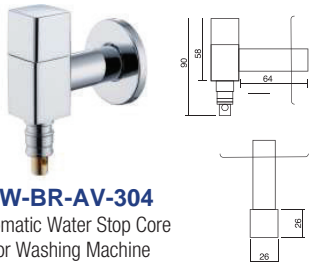

SW-BR-AV-304

Automatic Water Stop Core

For Washing Machine

Quantity: 2 set/box | 50sets/ctn

Material: Brass

RM 90.00