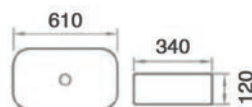

RM800.00

WB-3002
610 x 420 x 150mm
Above Counter Basin

RM800.00

WB-502
480 x 380 x 140mm
Above Counter Basin

RM500.00

WB-3131
810 x 340 x 120mm
Above Counter Basin

RM700.00

WB-3133
465 x 485 x 160mm
Above Counter Basin