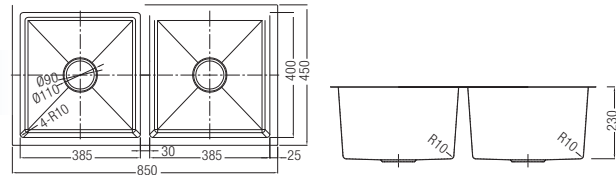

Nano Double Bowl Kitchen Sink

SKS-230-8545-SL

Size : 850 x 450 x 230mm
Thickness: 3mm + 1mm
Finishing : Silver
1 set/ctn

RM978.00