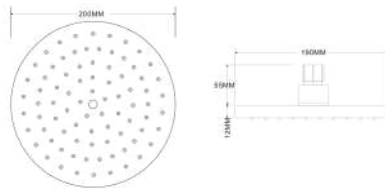

Rain Shower Series

RM93.00

RM73.00

RM89.00

Hand Shower Series

RM230.00

RM230.00

Rain Shower

RM120.00

RM120.00