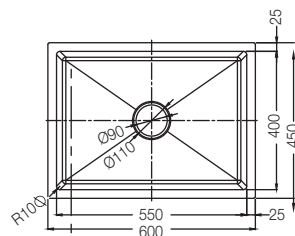

HANDMADE KITCHEN SINK

Handmade Double Bowl Kitchen Sink

SKS-230-8545L-SSECO

Size : 850 x 450 x 230mm
Thickness: 2.8mm + 0.8mm
Finishing : Silver
3 set/ctn

RM750.00

SKS-230-8545L-BKECO

Size : 850 x 450 x 230mm
Thickness: 2.8mm + 0.8mm
Finishing : Black
3 set/ctn

RM950.00

Nano Double Bowl Kitchen Sink

SKS-230-8545-SSECO

Size : 850 x 450 x 230mm
Thickness: 2.8mm + 0.8mm
Finishing : Silver
5 set/ctn

RM750.00

SKS-230-8545-BKECO

Size : 850 x 450 x 230mm
Thickness: 2.8mm + 0.8mm
Finishing : Black
5 set/ctn

RM950.00

Handmade S/S Single Bowl Kitchen Sink

SKS-230-6045-SSECO

Size : 600 x 450 x 230mm
Thickness : 2.8mm + 0.8mm
Finishing : Silver
5 set/ctn

RM560.00

SKS-230-6045-BKECO

Size : 600 x 450 x 230mm
Thickness : 2.8mm + 0.8mm
Finishing : Black
5 set/ctn

RM650.00