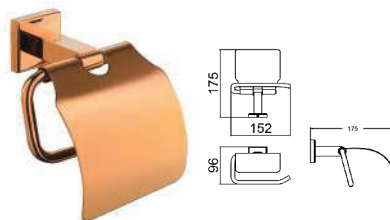

SWP-BF-7908-RG

Robe Hook

Material: Stainless Steel SUS304

Finishing: Rose Gold

1set/box | 50set/ctn

RM110.00

SWP-BF-7909-RG

Toilet Paper Holder