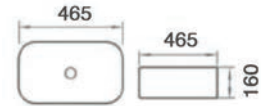

WB-3101
415 x 415 x 135mm
Above Counter Basin

RM600.00

WB-3103
500 x 400 x 140mm
Above Counter Basin

RM500.00

WB-3104
485 x 485 x 160mm
Above Counter Basin

RM500.00

WB-3001
610 x 420 x 150mm
Above Counter Basin