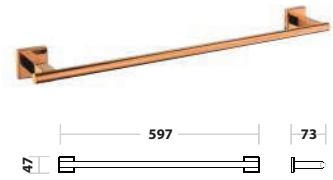

1set/box | 54set/ctn

RM600.00

SWP-BF-7903-RG

Double Towel Bar

Material: Stainless Steel SUS304

Finishing: Rose Gold

1set/box | 60set/ctn

RM290.00