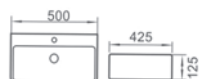

Art Basin

WB-424

Wall-Hung
Size: 600 x 425 x 125mm

RM650.00

WB-425

Wall-Hung
Size: 500 x 425 x 125mm

RM550.00

WB-440