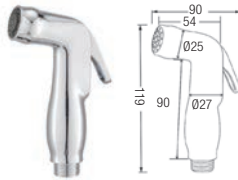

RM650.00

SWP-SS-304-GB-3275U

U-Shape Grab Bar (32*750)
1 set/box | 5 sets/ctn

RM750.00

Spray Bidet Set

SWSB-ABS-261

Spray Bidet Set c/w
Holder & 1.2mm Flexible Hose
1 set/box | 60 sets/ctn

RM42.00