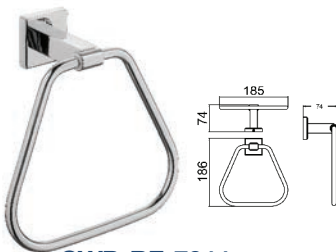

RM140.00

SWP-BF-7910

Towel Ring

Material: Stainless Steel SUS304
Finishing: Polish Chrome
1set/box | 60set/ctn

RM130.00

SWP-BF-7911

Towel Ring

Material: Stainless Steel SUS304
Finishing: Polish Chrome
1set/box | 60set/ctn