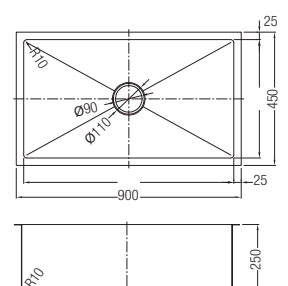

Nano Double Bowl Kitchen Sink

SWP-KS-250-8545-SL

Size : 850 x 450 x 250mm
Thickness: 3mm + 1.2mm
Finishing : Silver
1pc/box | 1pc/ctn

RM 1380.00

SWP-KS-250-8545-BK

Size : 850 x 450 x 250mm
Thickness: 3mm + 1.2mm
Finishing : Black
1pc/box | 1pc/ctn

RM1,530.00

SWP-KS-250-8545-GD

Size : 850 x 450 x 250mm
Thickness: 3mm + 1.2mm
Finishing : Gold
1pc/box | 1pc/ctn

RM1,580.00

SWP-KS-250-8545-RD

Size : 850 x 450 x 250mm
Thickness: 3mm + 1.2mm
Finishing : Rose Gold
1pc/box | 1pc/ctn

RM1,580.00

Kitchen Sink

SWP-KS-250-4545

Stainless Steel Single Bowl
Size : 450 x 450 x 250mm
Thickness : 3mm + 1.2mm
Finishing : Stainless Steel Hairline
1pc/box | 1pc/ctn

RM672.00

SWP-KS-250-8545L

Stainless Steel Double Bowl
Size : 850 x 450 x 250mm
Thickness : 3mm + 1.2mm
Finishing : Stainless Steel Hairline
1pc/box | 1pc/ctn

RM1161.00

SWP-KS-250-9744

Stainless Steel Double Bowl
Size : 970 x 440 x 250mm
Thickness : 3mm + 1.2mm
Finishing : Stainless Steel Hairline
1pc/box | 1pc/ctn

RM1,381.00

SWP-KS-250-9045 SS

Stainless Steel Single Bowl
Size : 900 x 450 x 250mm
Thickness : 3mm + 1.2mm
Finishing : Stainless Steel Hairline
1pc/box | 1pc/ctn

RM990.00

Draining Basket

SWBK-304-001

Stainless Steel Draining Basket
Size : 480mm
1pc/box | 25pcs/ctn

RM135.00

SWBK-304-002

Stainless Steel Draining Basket
Size : 450mm
1pc/box | 25pcs/ctn

RM135.00

SWBK-304-003BK

Adjustable Stainless Steel Basket
Colour : Black
1pc/box | 100pcs/ctn

RM68.00

SWBK-304-003S

Adjustable Stainless Steel Basket
Colour : Silver
1pc/box | 100pcs/ctn

RM68.00