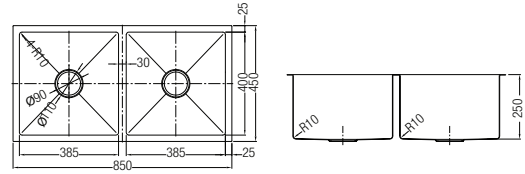

Nano Double Bowl Kitchen Sink

SWP-KS-250-8545-SL

Size : 850 x 450 x 250mm
Thickness: 3mm + 1.2mm
Finishing : Silver
1pc/box | 1pc/ctn

RM 1380.00