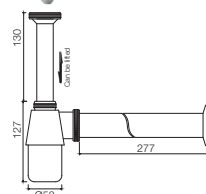

RM170.00

SWS-B-BT-33-RG
Bottle Trap 1 1/4"
1set/box | 20sets/ctn

RM170.00

SWS-B-BT-33-MG
Bottle Trap 1 1/4"
1set/box | 20sets/ctn

RM170.00

SWS-B-BT-38
Bottle Trap 1 1/2"
1set/box | 20sets/ctn

RM150.00

SWS-Z-BT-32
Bottle Trap
1 set/ | 20 sets/ctn