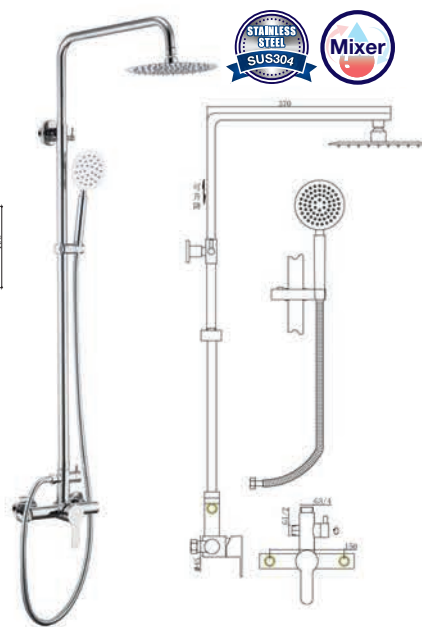

SWP-BSP-9012CR

2 Way Bath Expose Shower Set - Mixer
1 set/box | 5 set/ctn

RM 675.00