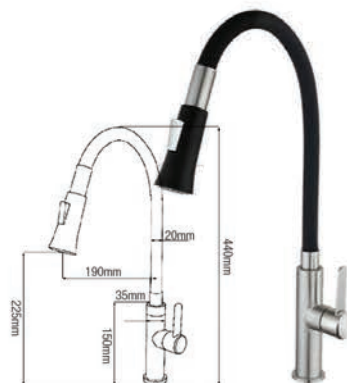

SWP-SS-304-3933

Flexible Hose Kitchen Pillar Sink Tap

1set/box | 10sets/ctn

RM319.00