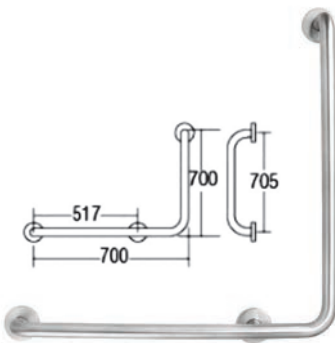

SWP-SS-304-GB-700L

L-Shape Grab Bar - Left
(700 x 700 x Ø32)
1 set/box | 5 sets/ctn

RM400.00

SWP-SS-304-GB-700R

L-Shape Grab Bar - Right
(700 x 700 x Ø32)
1 set/box | 5 sets/ctn

RM400.00

SWP-SS-304-GB-700T

T-Shape Grab Bar
(700 x 755 x Ø32)
1 set/box | 6 sets/ctn