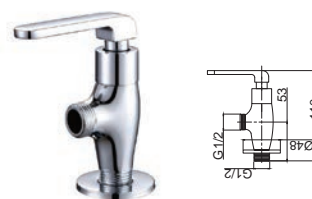

RM136.00

SWP-BR-3314
Two Way Tap
1 Set/box | 48sets/ctn

RM160.00

SWP-BR-3366A
Ablution Tap
4 Set/box | 48sets/ctn

RM128.00

SWP-BR-3300
Angle Valve
10 Set/box | 100set

RM66.00

Solid Brass Cold Tap - 33 Series