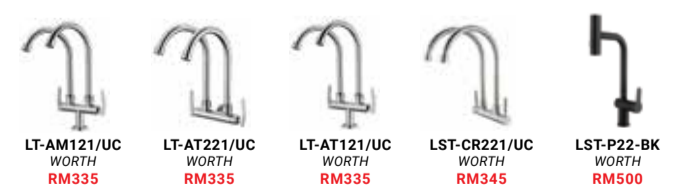

COMPLIMENTARY TAP *with any sink purchase above

UPGRADE TAP FOR ANY SINK PURCHASED ABOVE

LT-AM111/UC WORTH RM140
OR
LT-AM211/UC WORTH RM120

LT-AM201F WORTH RM160
LST-MA201F WORTH RM140

LT-BK201F WORTH RM280
LT-BK101F WORTH RM285
LT-BG201F WORTH RM290
LT-BG101F WORTH RM295

LT-AM121/UC WORTH RM335
LT-AT221/UC WORTH RM335
LT-AT121/UC WORTH RM335
LST-CR221/UC WORTH RM345
LST-P22-BK WORTH RM500

LST-MA111/UC WORTH RM110
OR
LST-MA211/UC WORTH RM110

LT-AT232DF WORTH RM425
LT-AT231F WORTH RM380
LST-CR231F WORTH RM380
LT-AM131F WORTH RM380
LT-AM231F WORTH RM380
LT-AM132DF WORTH RM425