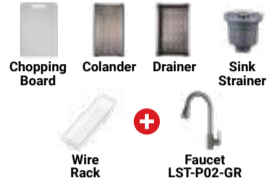

KITCHEN ACCESSORIES

LWS-10848S
Overall Size:
L1080 x W480 x D250mm
Bowl Size: L1040 x W383mm
Thickness: 1.2mm
NOW RM1888
WM RM3200
EM RM3360