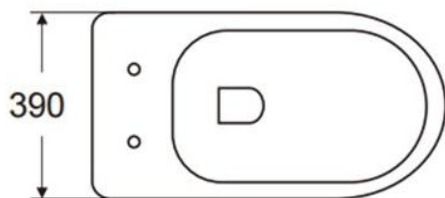

LIVINOX

FOR A BETTER LIFESTYLE

Intelligent Water Closet

LWC-S502

LWC-S502-250/300

Intelligent Water Closet

- Flushing System: Siphonic System
- Bowl Type: Rimless
- S-Trap: 250/300mm
- Seat & Cover: Polypropylene (PP) Soft Close
- Size: 680(L) x 400(W) x 500(H) mm

LIVINOX

FOR A BETTER LIFESTYLE

Intelligent Water Closet

LWC-S503

Motion Sensor
for Seat Cover OpeningComes with
Wireless Remote Control

LWC-S503-150/250/300

Intelligent Water Closet

- Flushing System: Siphonic System
- Bowl Type: Rimless
- S-Trap: 150/250/300mm
- Seat & Cover: Polypropylene (PP) Soft Close
- Size: 700(L) x 390(W) x 440(H) mm