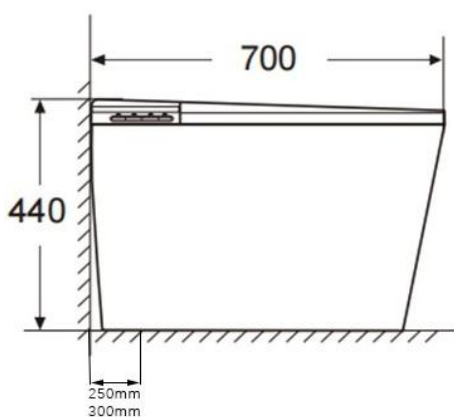

LIVINOX

FOR A BETTER LIFESTYLE

Intelligent Water Closet

LWC-S502

LWC-S502-250/300

Intelligent Water Closet

- Flushing System: Siphonic System
- Bowl Type: Rimless
- S-Trap: 250/300mm
- Seat & Cover: Polypropylene (PP) Soft Close
- Size: 680(L) x 400(W) x 500(H) mm

LIVINOX

FOR A BETTER LIFESTYLE

Intelligent Water Closet

LWC-S503

Motion Sensor
for Seat Cover OpeningComes with
Wireless Remote Control

LWC-S503-150/250/300

Intelligent Water Closet

- Flushing System: Siphonic System
- Bowl Type: Rimless
- S-Trap: 150/250/300mm
- Seat & Cover: Polypropylene (PP) Soft Close
- Size: 700(L) x 390(W) x 440(H) mm