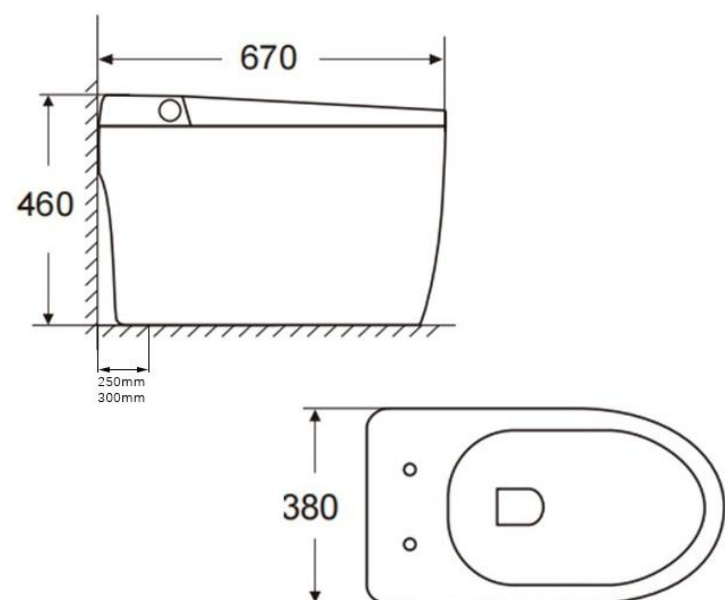

LIVINOX

FOR A BETTER LIFESTYLE

Tankless Water Closet

Tankless Design

LWC-S500

LWC-S500-200/250/300

Tankless Water Closet

- Flushing System: Siphonic System
- Bowl Type: Rimless
- S-Trap: 200/250/300mm
- Seat & Cover: Polypropylene (PP) Soft Close
- Size: 690(L) x 450(W) x 380(H) mm

LIVINOX

FOR A BETTER LIFESTYLE

Intelligent Water Closet

LWC-S501-250/300

Intelligent Water Closet

- Flushing System: Siphonic System
- Bowl Type: Rimless
- S-Trap: 250/300mm
- Seat & Cover: Polypropylene (PP) Soft Close
- Size: 670(L) x 460(W) x 380(H) mm

LIVINOX

FOR A BETTER LIFESTYLE

Intelligent Water Closet

LWC-S502

LWC-S502-250/300

Intelligent Water Closet

- Flushing System: Siphonic System
- Bowl Type: Rimless
- S-Trap: 250/300mm
- Seat & Cover: Polypropylene (PP) Soft Close
- Size: 680(L) x 400(W) x 500(H) mm