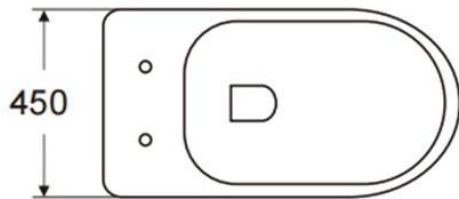

LIVINOX

FOR A BETTER LIFESTYLE

Tankless Water Closet

Tankless Design

LWC-S500

LWC-S500-200/250/300

Tankless Water Closet

- Flushing System: Siphonic System
- Bowl Type: Rimless
- S-Trap: 200/250/300mm
- Seat & Cover: Polypropylene (PP) Soft Close
- Size: 690(L) x 450(W) x 380(H) mm

LIVINOX

FOR A BETTER LIFESTYLE

Intelligent Water Closet

LWC-S501-250/300

Intelligent Water Closet

- Flushing System: Siphonic System
- Bowl Type: Rimless
- S-Trap: 250/300mm
- Seat & Cover: Polypropylene (PP) Soft Close
- Size: 670(L) x 460(W) x 380(H) mm