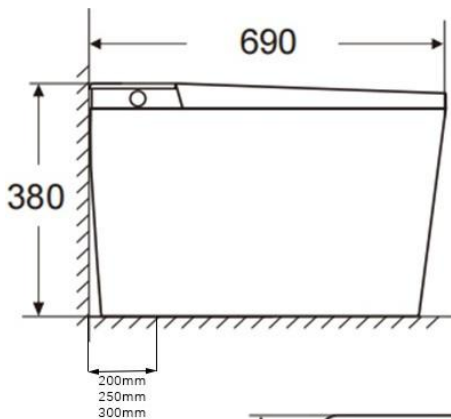

LIVINOX

FOR A BETTER LIFESTYLE

Tankless Water Closet

Tankless Design

LWC-S500

LWC-S500-200/250/300

Tankless Water Closet

- Flushing System: Siphonic System
- Bowl Type: Rimless
- S-Trap: 200/250/300mm
- Seat & Cover: Polypropylene (PP) Soft Close
- Size: 690(L) x 450(W) x 380(H) mm

LIVINOX

FOR A BETTER LIFESTYLE

Intelligent Water Closet

LWC-S501-250/300

Intelligent Water Closet

- Flushing System: Siphonic System
- Bowl Type: Rimless
- S-Trap: 250/300mm
- Seat & Cover: Polypropylene (PP) Soft Close
- Size: 670(L) x 460(W) x 380(H) mm