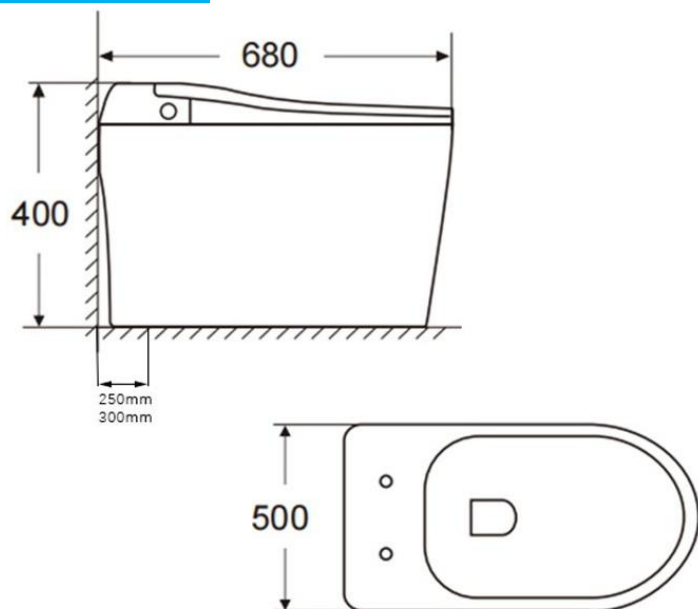

LIVINOX

FOR A BETTER LIFESTYLE

Intelligent Water Closet

LWC-S501-250/300

Intelligent Water Closet

- Flushing System: Siphonic System
- Bowl Type: Rimless
- S-Trap: 250/300mm
- Seat & Cover: Polypropylene (PP) Soft Close
- Size: 670(L) x 460(W) x 380(H) mm

LIVINOX

FOR A BETTER LIFESTYLE

Intelligent Water Closet

LWC-S502

LWC-S502-250/300

Intelligent Water Closet

- Flushing System: Siphonic System
- Bowl Type: Rimless
- S-Trap: 250/300mm
- Seat & Cover: Polypropylene (PP) Soft Close
- Size: 680(L) x 400(W) x 500(H) mm