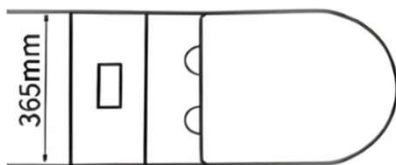

One-Piece Water Closet

LWC-860-250

LWC-860-250

One-Piece Water Closet

- Size: 650(L) x 365(W) x 795(H) mm
- Flushing System: Washdown
- Bowl Type: Rimless
- S-Trap: 250mm (Roughing-in)
- Seat & Cover: Polypropylene (PP) Soft Close
- Internal Fitting: Dual Flush (6L/3L)
- 4" Straight Connector

WM : RM960 | EM : RM1,008

NOW : RM499

One-Piece Water Closet

LWC-861-150/200/250

Turbo Tornado
Flushing

RIMLESS

Dual Flush
(6L/ 3L)

PP Soft
Close Seat
Cover

Easy to
Clean

LWC-861-150/200/250

One-Piece Water Closet

- Size: 685(L) x 395(W) x 740(H) mm
- Flushing System: Turbo Tornado
- Bowl Type: Rimless
- S-Trap: 150/200/250mm (Roughing-in)
- Seat & Cover: Polypropylene (PP) Soft Close
- Internal Fitting: Dual Flush (5L/3L)
- 4" Straight Connector