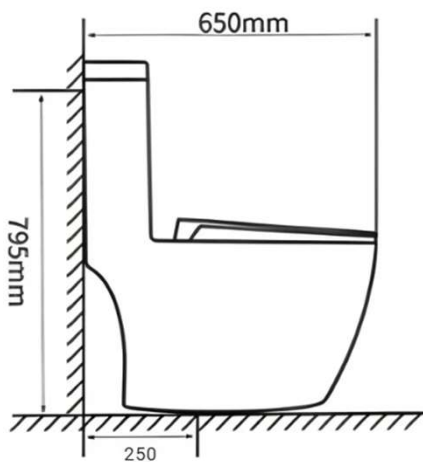

One-Piece Water Closet

LWC-860-250

LWC-860-250

One-Piece Water Closet

- Size: 650(L) x 365(W) x 795(H) mm
- Flushing System: Washdown
- Bowl Type: Rimless
- S-Trap: 250mm (Roughing-in)
- Seat & Cover: Polypropylene (PP) Soft Close
- Internal Fitting: Dual Flush (6L/3L)
- 4" Straight Connector

WM : RM960 | EM : RM1,008

NOW : RM499

One-Piece Water Closet

LWC-861-150/200/250

Turbo Tornado
Flushing

RIMLESS

Dual Flush
(6L/ 3L)

PP Soft
Close Seat
Cover

Easy to
Clean

LWC-861-150/200/250

One-Piece Water Closet

- Size: 685(L) x 395(W) x 740(H) mm
- Flushing System: Turbo Tornado
- Bowl Type: Rimless
- S-Trap: 150/200/250mm (Roughing-in)
- Seat & Cover: Polypropylene (PP) Soft Close
- Internal Fitting: Dual Flush (5L/3L)
- 4" Straight Connector