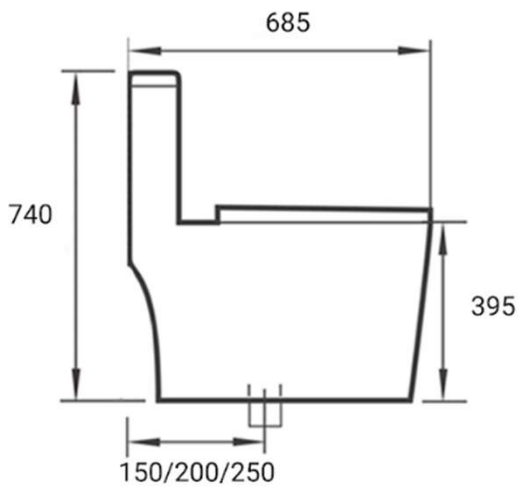

One-Piece Water Closet

LWC-860-250

LWC-860-250

One-Piece Water Closet

- Size: 650(L) x 365(W) x 795(H) mm
- Flushing System: Washdown
- Bowl Type: Rimless
- S-Trap: 250mm (Roughing-in)
- Seat & Cover: Polypropylene (PP) Soft Close
- Internal Fitting: Dual Flush (6L/3L)
- 4" Straight Connector

WM : RM960 | EM : RM1,008

NOW : RM499

One-Piece Water Closet

LWC-861-150/200/250

Turbo Tornado
Flushing

RIMLESS

Dual Flush
(6L/ 3L)

PP Soft
Close Seat
Cover

Easy to
Clean

LWC-861-150/200/250

One-Piece Water Closet

- Size: 685(L) x 395(W) x 740(H) mm
- Flushing System: Turbo Tornado
- Bowl Type: Rimless
- S-Trap: 150/200/250mm (Roughing-in)
- Seat & Cover: Polypropylene (PP) Soft Close
- Internal Fitting: Dual Flush (5L/3L)
- 4" Straight Connector