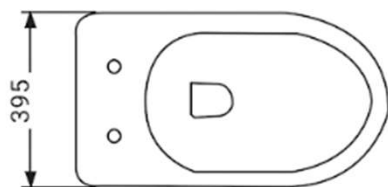

One-Piece Water Closet

LWC-860-250

LWC-860-250

One-Piece Water Closet

- Size: 650(L) x 365(W) x 795(H) mm
- Flushing System: Washdown
- Bowl Type: Rimless
- S-Trap: 250mm (Roughing-in)
- Seat & Cover: Polypropylene (PP) Soft Close
- Internal Fitting: Dual Flush (6L/3L)
- 4" Straight Connector

WM : RM960 | EM : RM1,008

NOW : RM499

One-Piece Water Closet

LWC-861-150/200/250

Turbo Tornado
Flushing

RIMLESS

Dual Flush
(6L/ 3L)

PP Soft
Close Seat
Cover

Easy to
Clean

LWC-861-150/200/250

One-Piece Water Closet

- Size: 685(L) x 395(W) x 740(H) mm
- Flushing System: Turbo Tornado
- Bowl Type: Rimless
- S-Trap: 150/200/250mm (Roughing-in)
- Seat & Cover: Polypropylene (PP) Soft Close
- Internal Fitting: Dual Flush (5L/3L)
- 4" Straight Connector