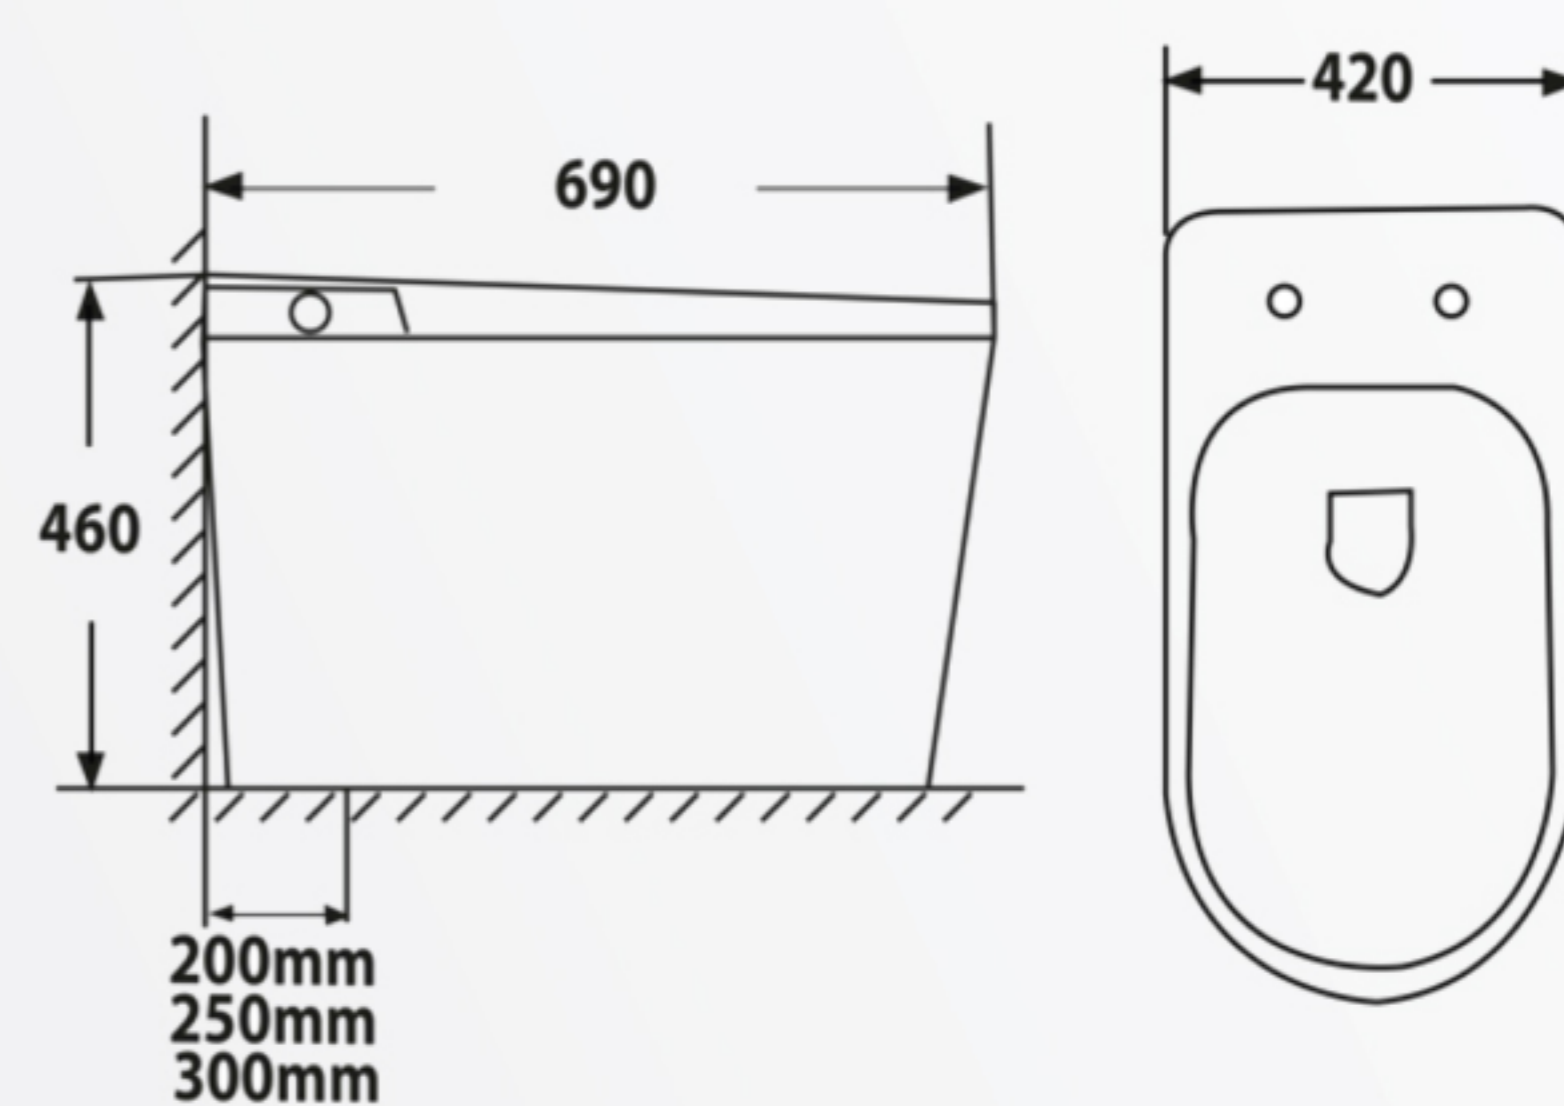

Bowl Type: Rimless

S-Trap: 200/250/300mm

Seat & Cover: Polypropylene (PP) Soft Close

Size: L690 x W420 x H460mm

NOW
RM1,199
WM RM1,650
EM RM1,733

HIGHLIGHTS:

Siphonic
Flushing
System

Tankless
One-Piece
Design