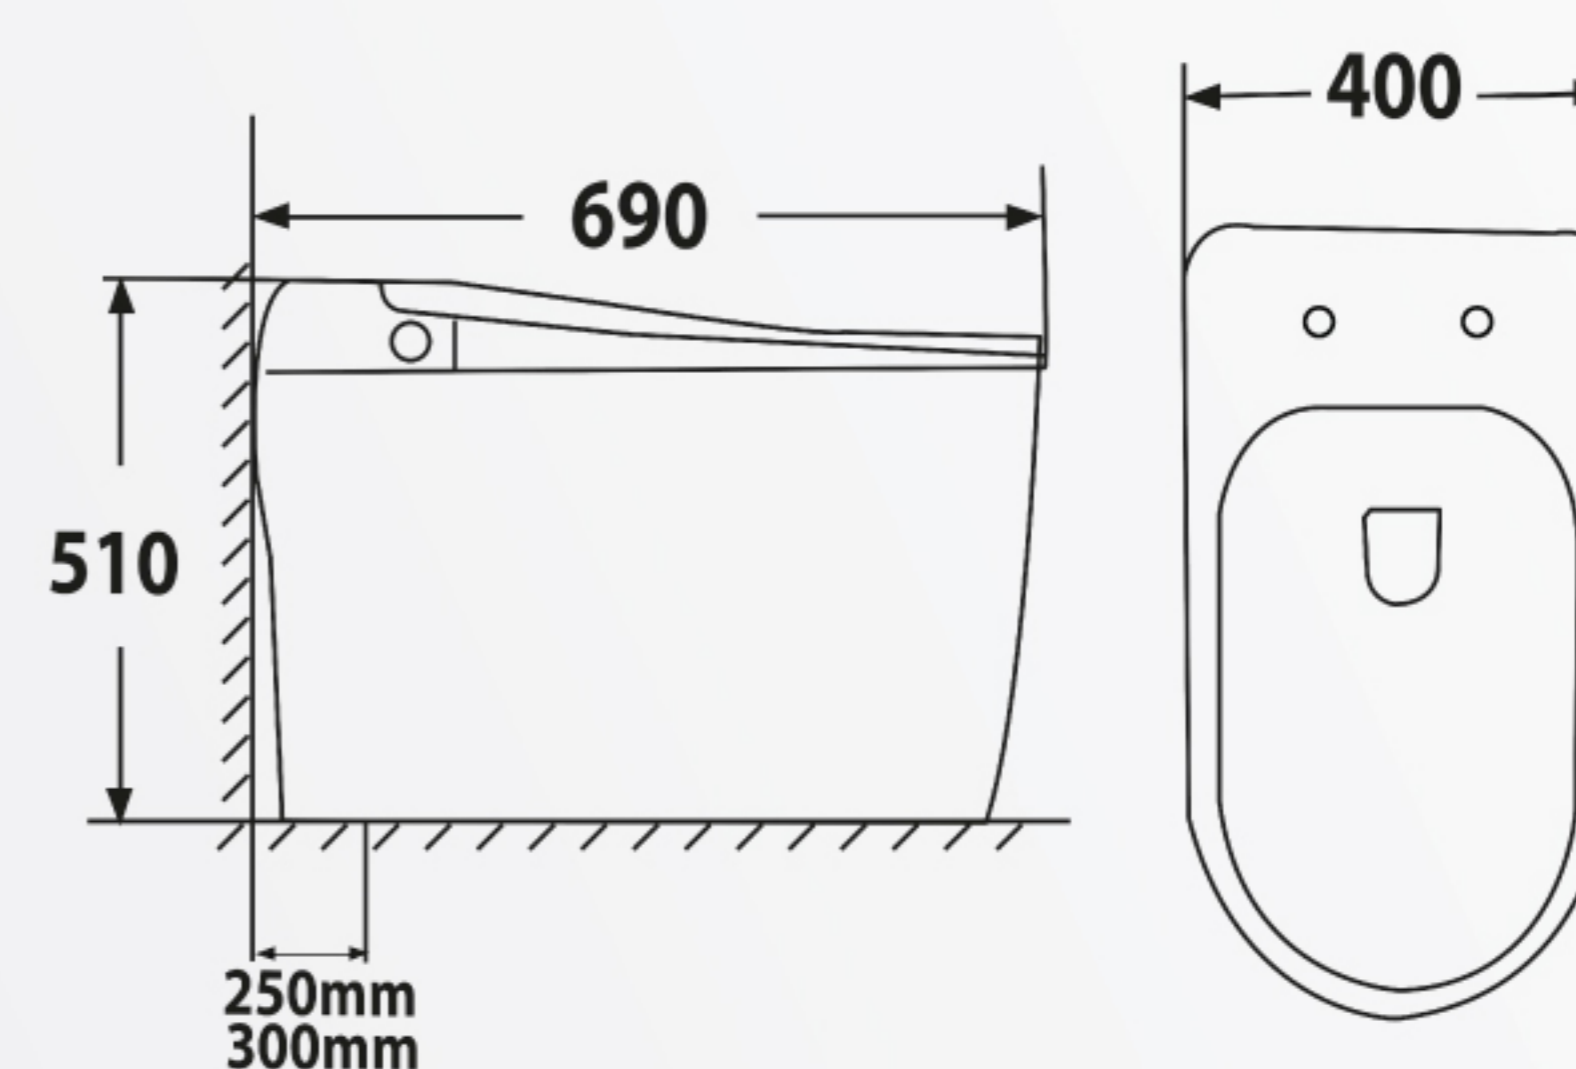

Flushing System: Siphonic

Bowl Type: Rimless

S-Trap: 250/300mm

Seat & Cover: Polypropylene (PP) Soft Close

Size: L690 x W400 x H510mm

NOW
RM2,899
WM RM3,700
EM RM3,885

HIGHLIGHTS:

Siphonic Flushing System