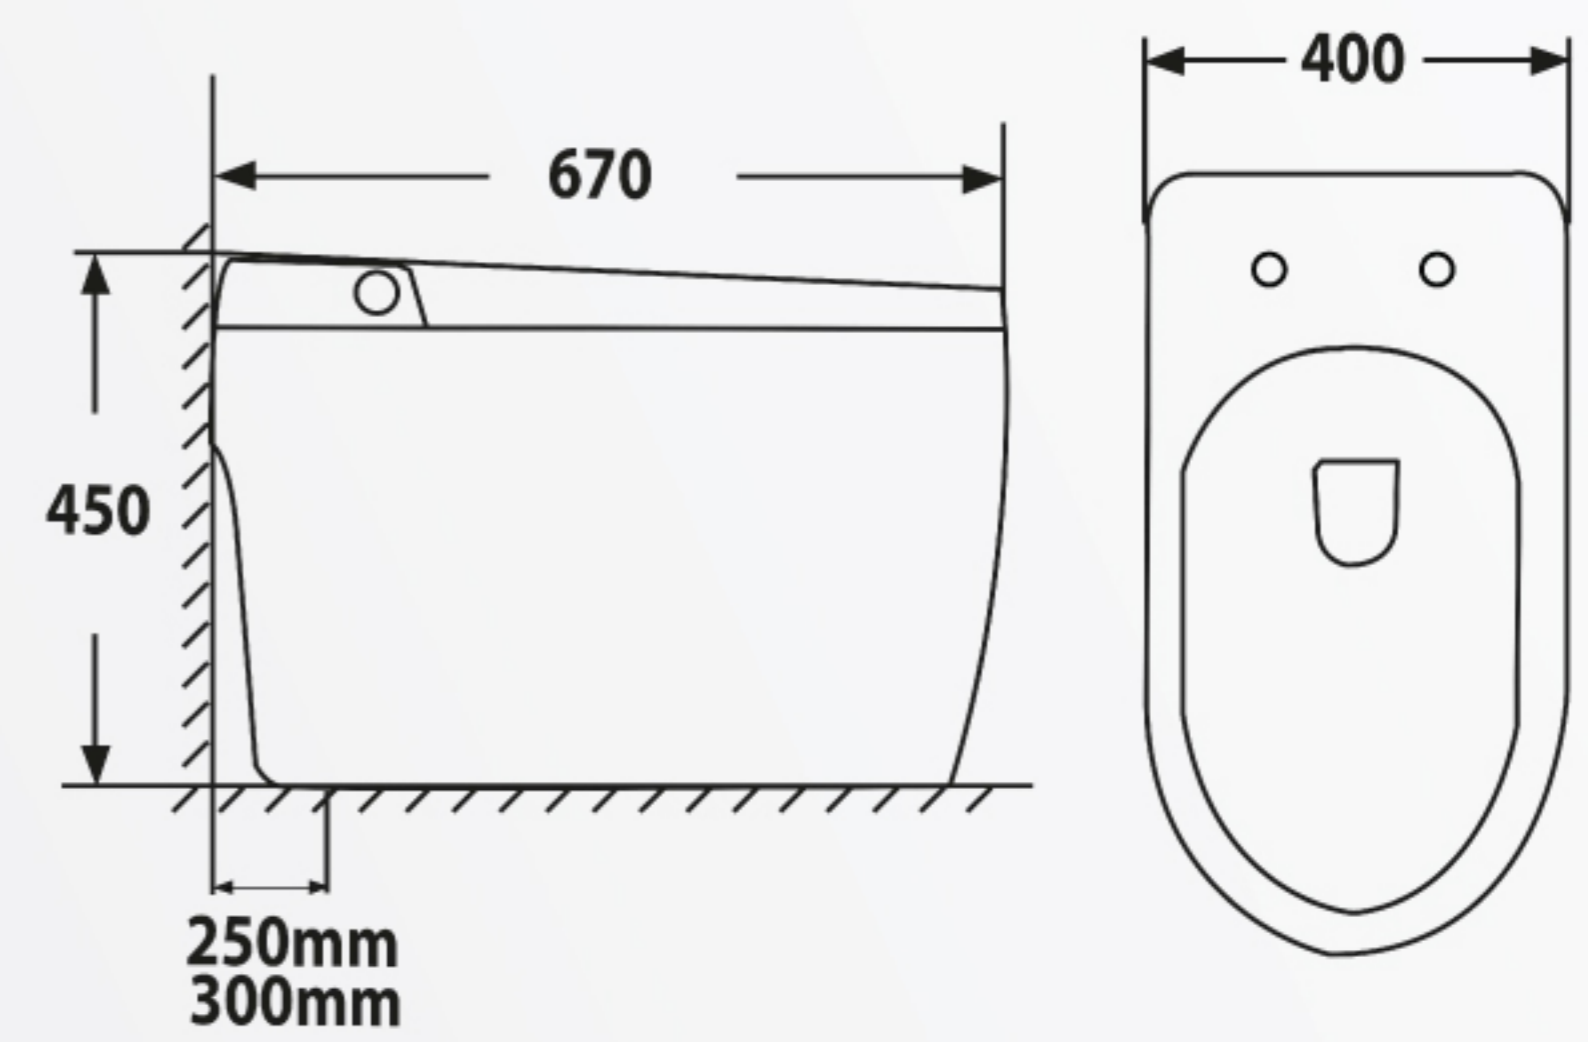

Sleek and Smart

LWC-S501-250/300 Intelligent Water Closet

Flushing System: Siphonic
Bowl Type: Rimless
S-Trap: 250/300mm
Seat & Cover: Polypropylene (PP) Soft Close
Size: L670 x W400 x H450mm

NOW
RM2,299
WM RM2,900
EM RM3,045