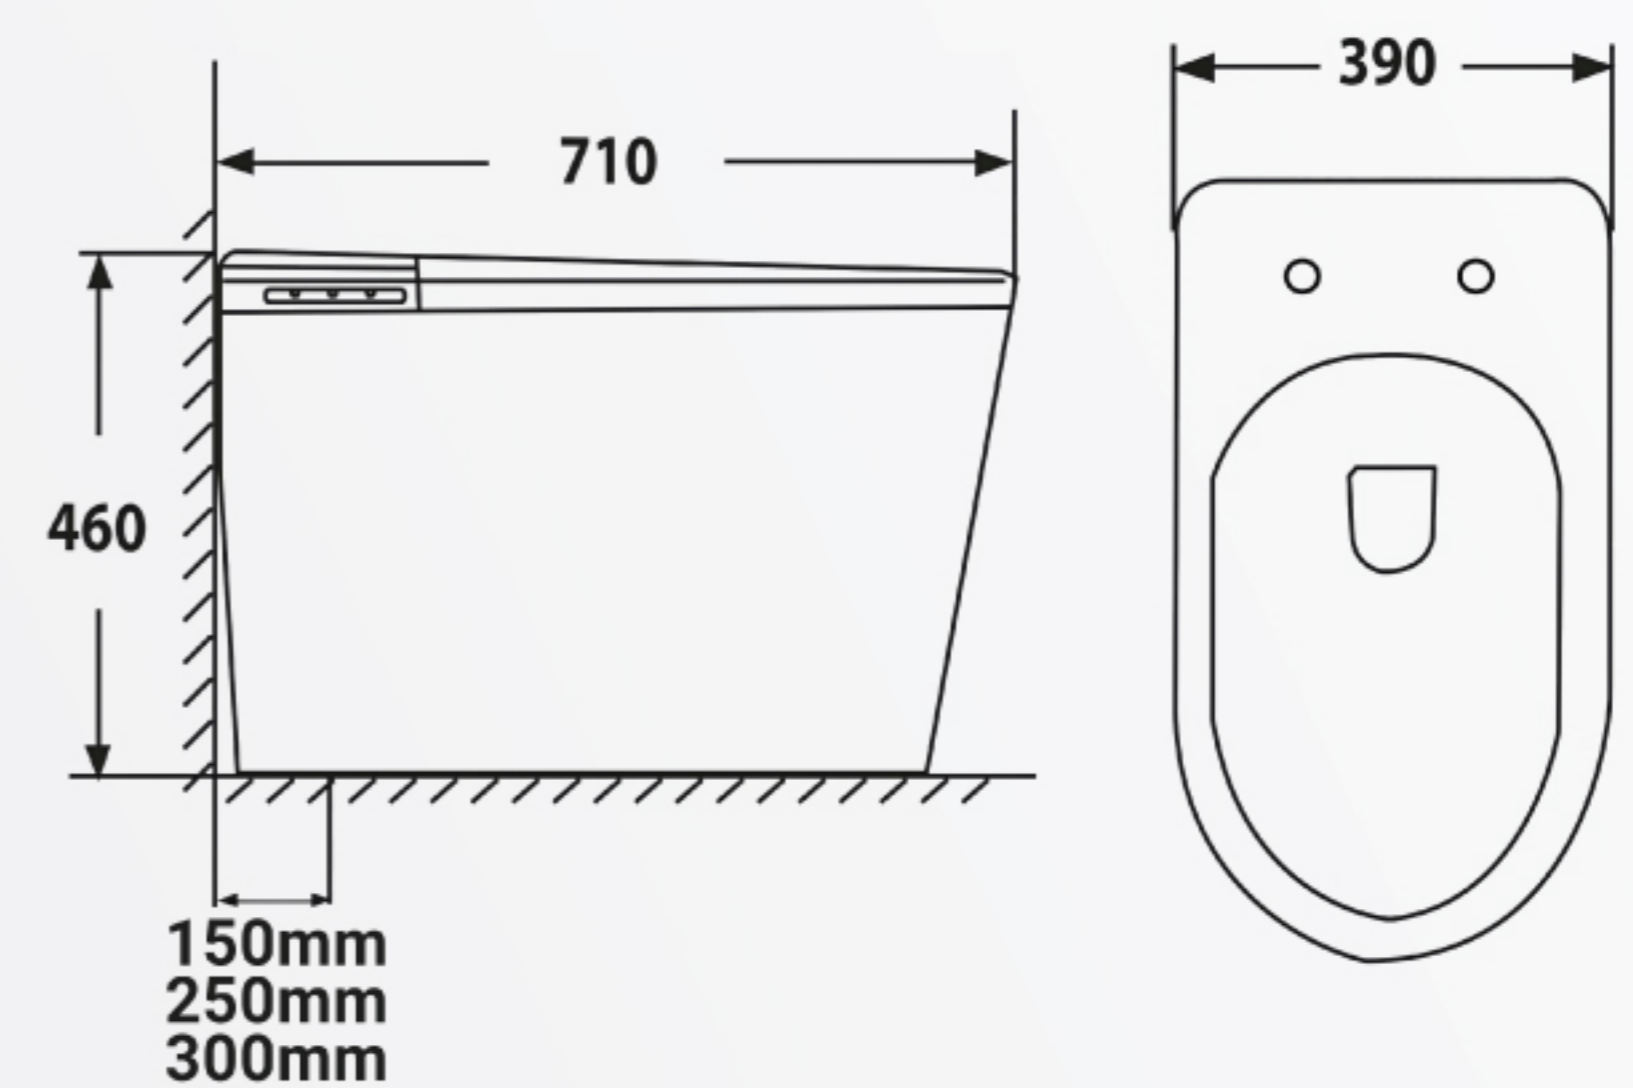

Intelligent Water Closet

Design meets Perfection

User Memory Function

WIRELESS REMOTE

LED DISPLAY SCREEN

CONTROL BUTTON

LWC-S503-150/250/300 Intelligent Water Closet

Flushing System: Siphonic

Bowl Type: Rimless

S-Trap: 150/250/300mm

Seat & Cover: Polypropylene (PP) Soft Close

Size: L710 x W390 x H460mm

NOW
RM3,299
WM RM4,300
EM RM4,515

HIGHLIGHTS:

Siphonic Flushing System

Automatic Flush