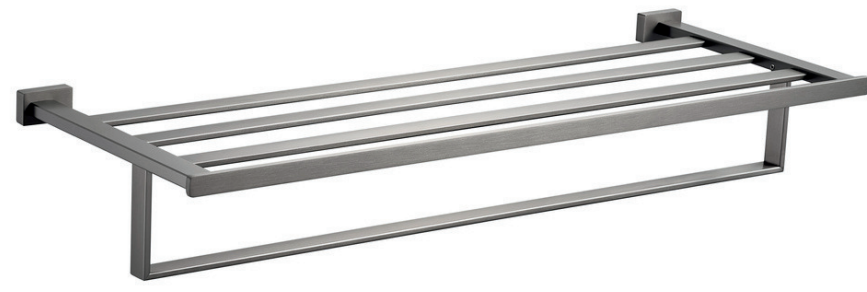

2025 - NEW PRODUCTS

COLOR : GUN METAL

LBA-TB6028A-GM

Double Towel Shelf
L610 x W228 x H98 mm

NOW : RM372

WM : RM465

EM : RM488