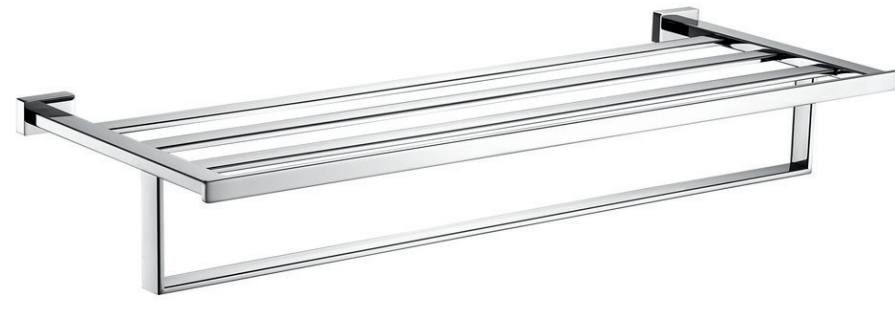

2025 - NEW PRODUCTS

COLOR : CHROME

LBA-TB6028A-CH

Double Towel Shelf
L610 x W228 x H98 mm

NOW : RM264

WM : RM330

EM : RM347