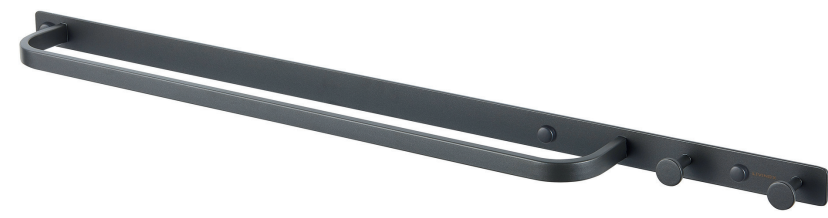

COLOR : GUN METAL

LBA-TB7517A-GM

Single Towel Rail with Hook
L750 x W75 x H30 mm

NOW : RM92

WM : RM115

EM : RM121

COLOR : GUN METAL

LBA-T01GM

Single Robe Hook
L67 x W72 mm

NOW : RM76

WM : RM95

EM : RM100

COLOR : GUN METAL

LBA-T02GM

Double Robe Hooks
L77 x W72 mm

NOW : RM88

WM : RM110

EM : RM116