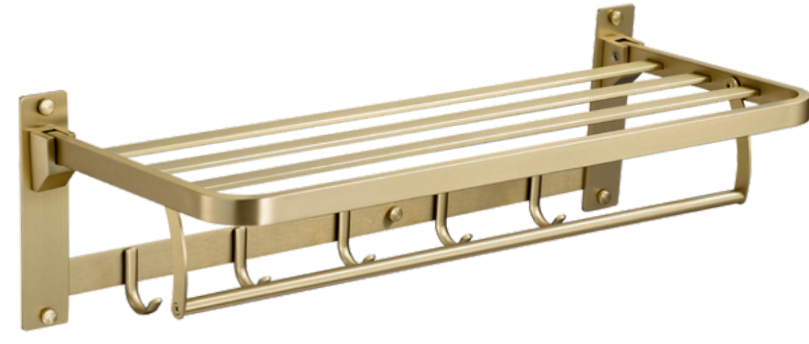

## 2025 - NEW PRODUCTS

COLOR : MATT GOLD

### LBA-TR6008A-MG

Double Towel Shelf with Hook  
 L600 x W240 x H180 mm

**NOW : RM360**

**WM : RM450**

**EM : RM473**

COLOR : MATT GOLD

### LBA-TB6017A-MG

Single Towel Rail  
 L600 x W90 x H52 mm

**NOW : RM156**

**WM : RM195**

**EM : RM205**

COLOR : MATT GOLD