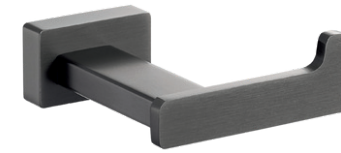

### LBA-TB7517A-GM

Single Towel Rail with Hook  
 L750 x W75 x H30 mm

**NOW : RM92**

**WM : RM115**

**EM : RM121**

COLOR : GUN METAL