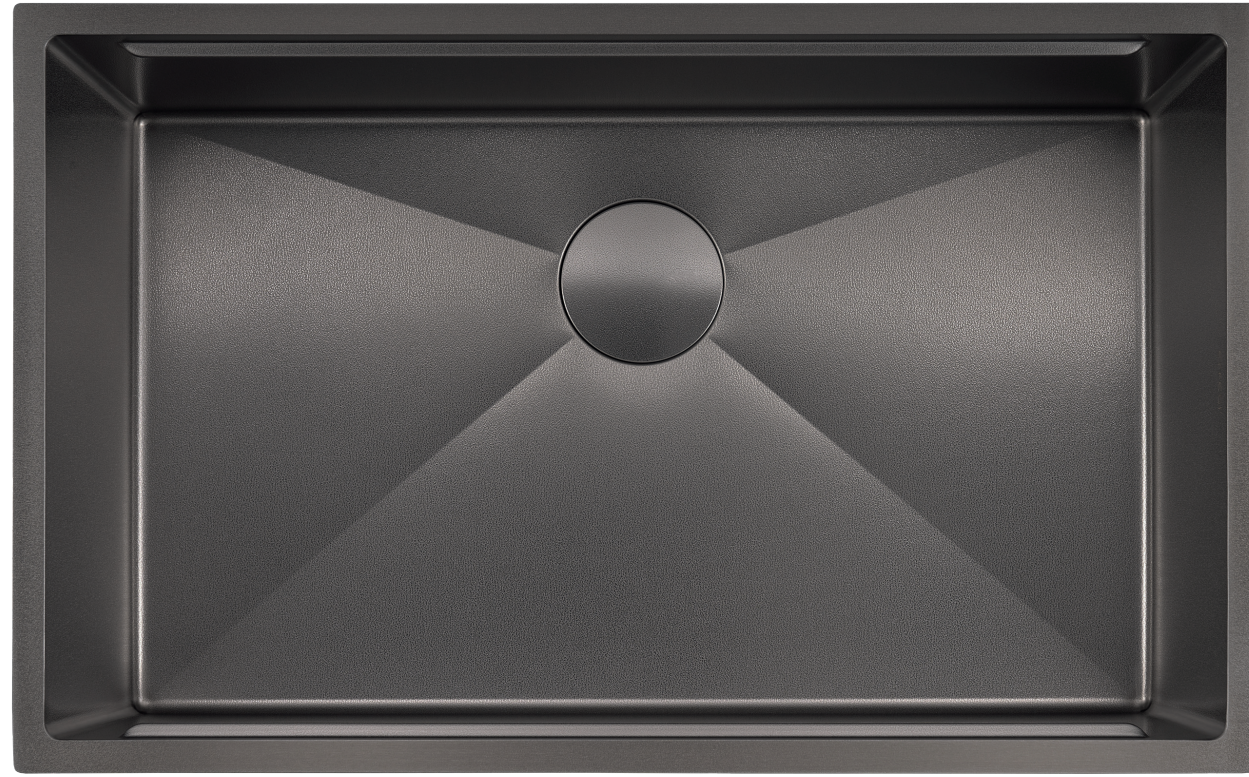

2025 - NEW PRODUCTS

Stainless Steel

Stain, Oil & Scratch Resistant

Sound Deaden

COLOR : GUNMETAL

LWS-7047VB

One-Piece Nano Lava Sink

Overall Size:

L700 x W470 x H230 mm

Bowl Size: L660 x W430 mm

Thickness: 3 + 1.0 mm

NOW : RM1198

WM : RM1400

EM : RM1470

Stainless Steel

Stain, Oil & Scratch Resistant

Sound Deaden