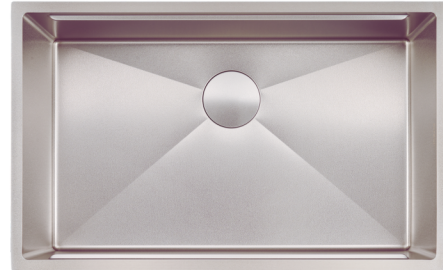

COLOR : SILVER

LWS-7047VS

Nano Lava Undermount Sink

Overall Size:

L700 x W470 x H230mm

Bowl Size: L660 x W430mm

Thickness: 3 + 1.0 mm

NOW : RM1188

WM : RM1350

EM : RM1418

COMPLIMENTARY ACCESSORIES

*the tap color will follow
the color of the sink