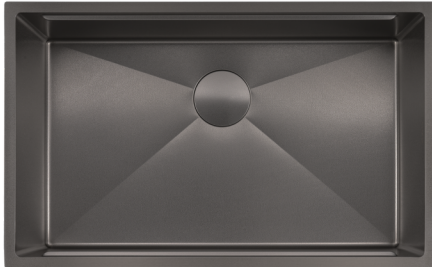

## NANO LAVA SINK

SUS304  
Stainless  
Steel

Nano-Lava  
Finish

Sound  
Deaden

Stain, Oil &  
Scratch  
Resistant

COLOR : GUN METAL