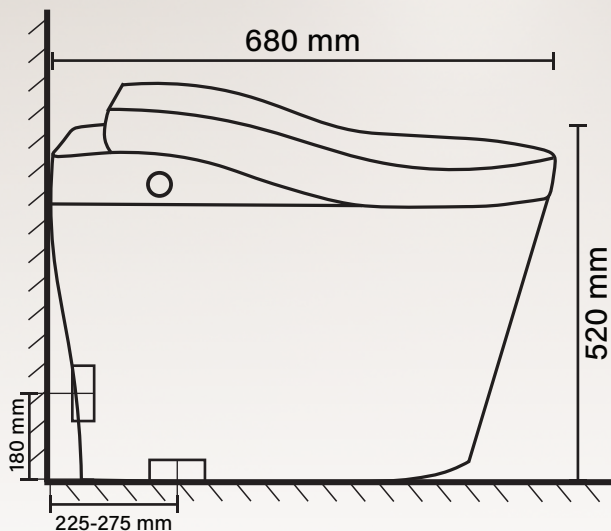

AERO

PNEUMATIC BIDET
TANKLESS WATER CLOSET

WH-15002-P180-PBT
P-Trap 180 mm

SP: **RM1,399** NETT

WH-15002-PBT
S-Trap 225-275 mm

SP: **RM1,199** NETT

L680 x W380 x H520 mm
3/5L Tornado Flush
Include Bidet Seat & Cover