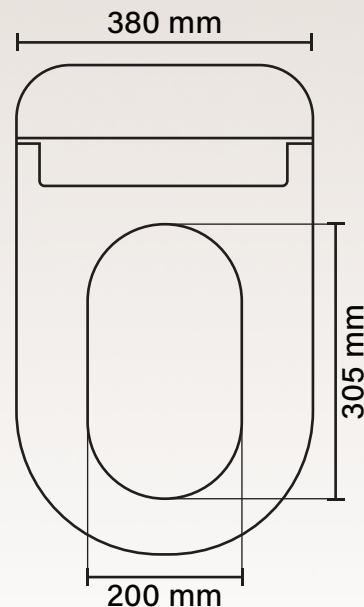

AERO

PNEUMATIC BIDET
TANKLESS WATER CLOSET

WH-15002-P180-PBT
P-Trap 180 mm

SP: **RM1,399** NETT

WH-15002-PBT
S-Trap 225-275 mm

SP: **RM1,199** NETT

L680 x W380 x H520 mm
3/5L Tornado Flush
Include Bidet Seat & Cover