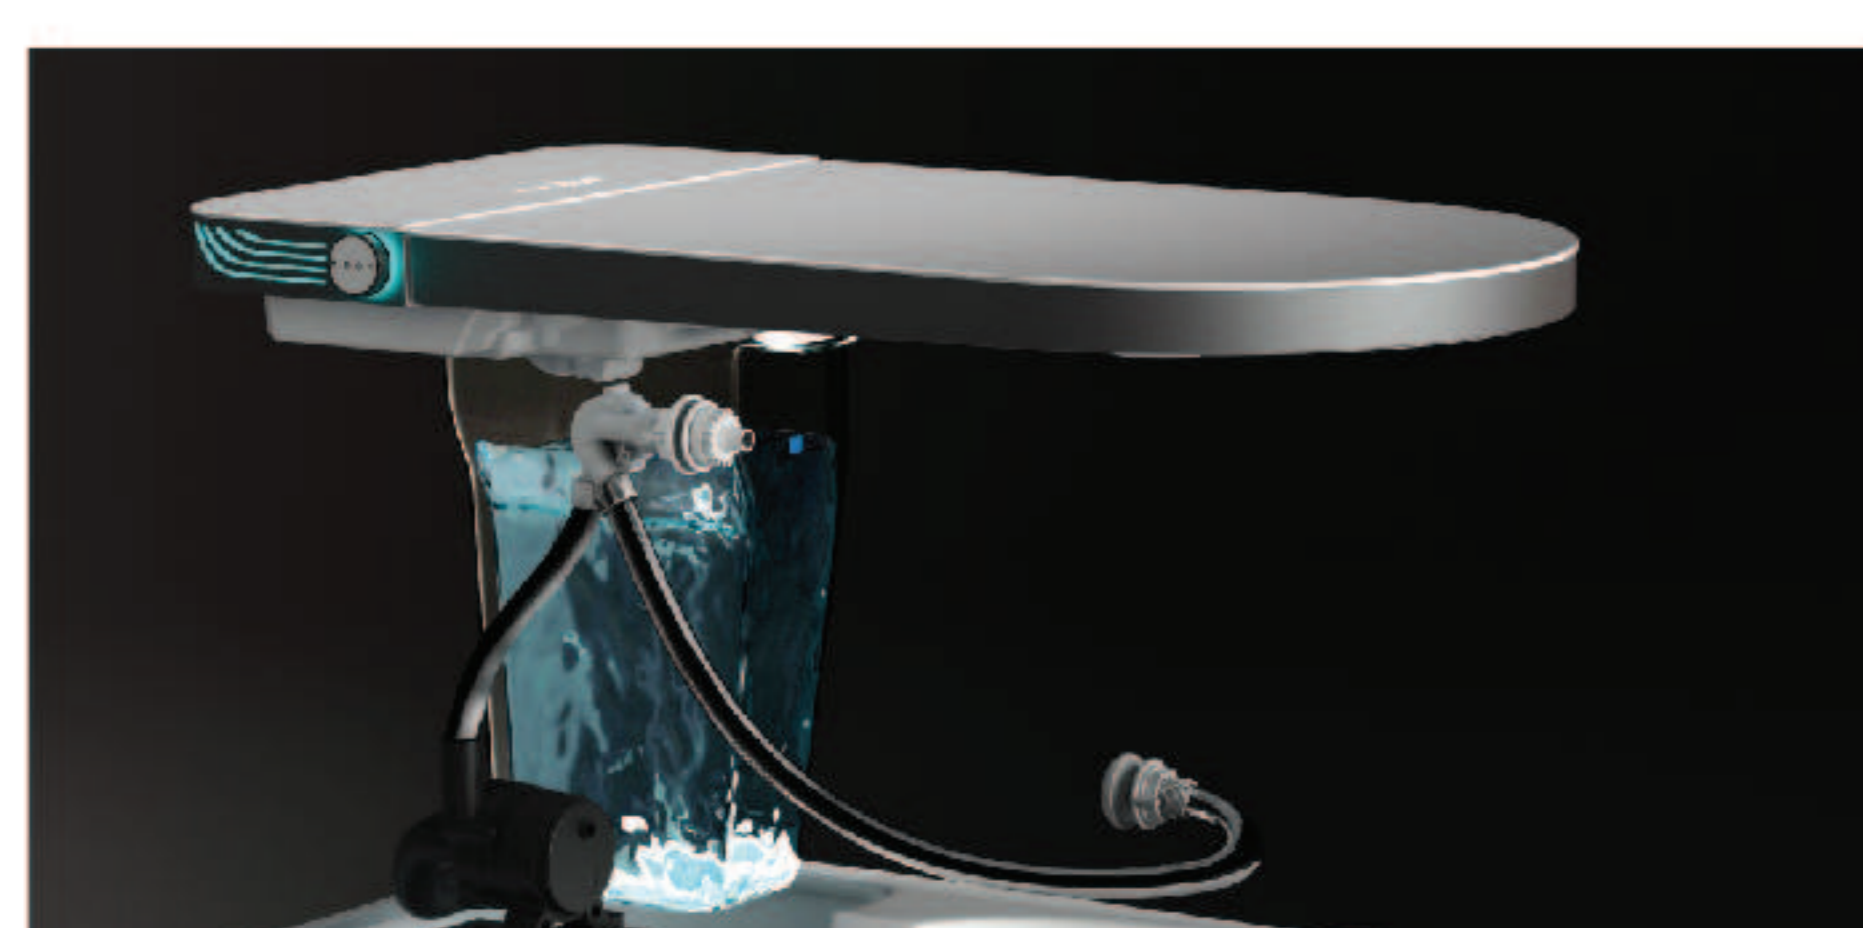

HO P-Trap 180 mm

SP: RM 3,188 NETT

BO S-Trap 275 - 325 mm

SP: RM 2,988 NETT

**Big LED
Screen Display**

Upgraded version
of the LED display
for better visual experience.

**Intergrated
Water Tank**

Does not require water
pressure to flush toilet.
If the power is cut off,
the water can still
be flushed.