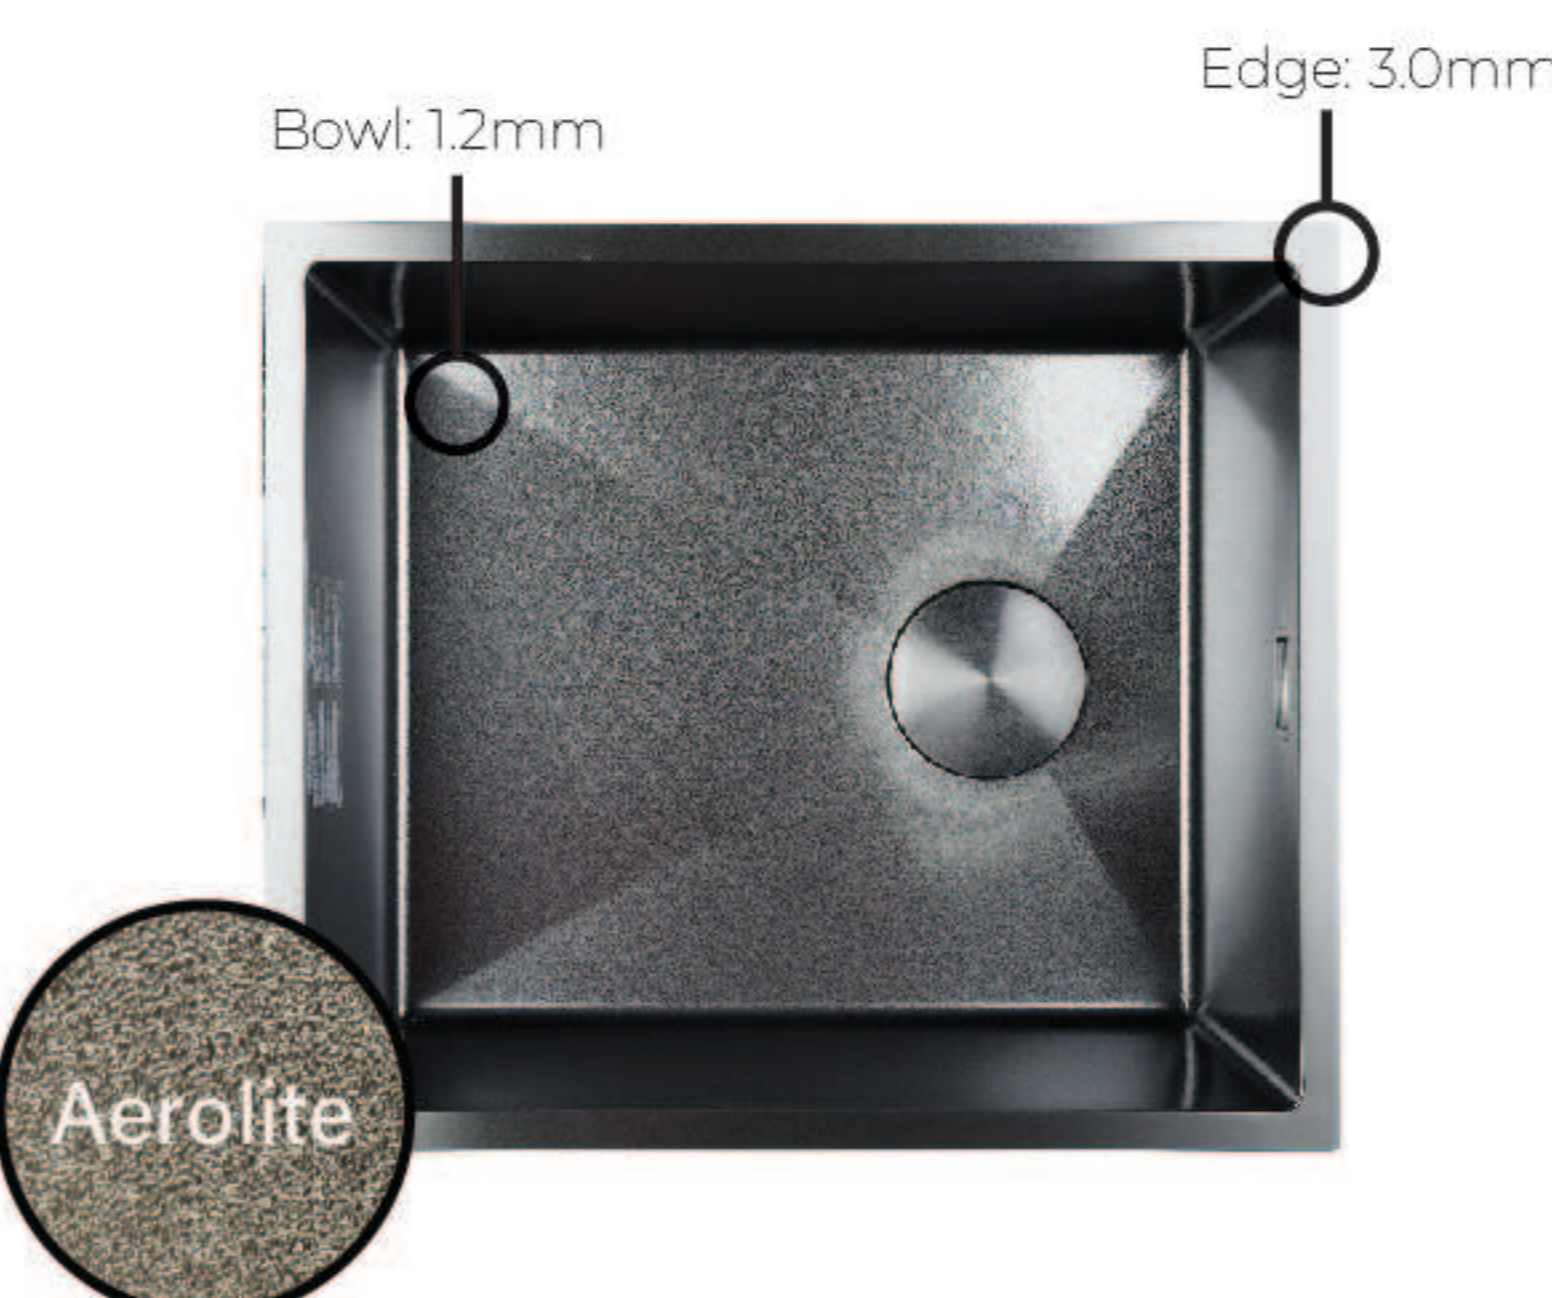

AS5346B

L530 x W460 x H250 mm
Bowl Thickness: 1.2 mm
Edge Thickness: 3.0 mm
Includes Waste & Pipe Kit

LP: RM 1,260

FEATURES

- Dirt Repellent Effect
- Odour-Free
- Heat-Proof
- Food-Safe
- Prohygienic 21
- Impact-Resistant
- Stain-Resistant
- Made to Last

FEATURES

- Enhanced Durability
- Excellent Drainage
- Nano Technology
- Scratch Resistant
- Stain Resistant