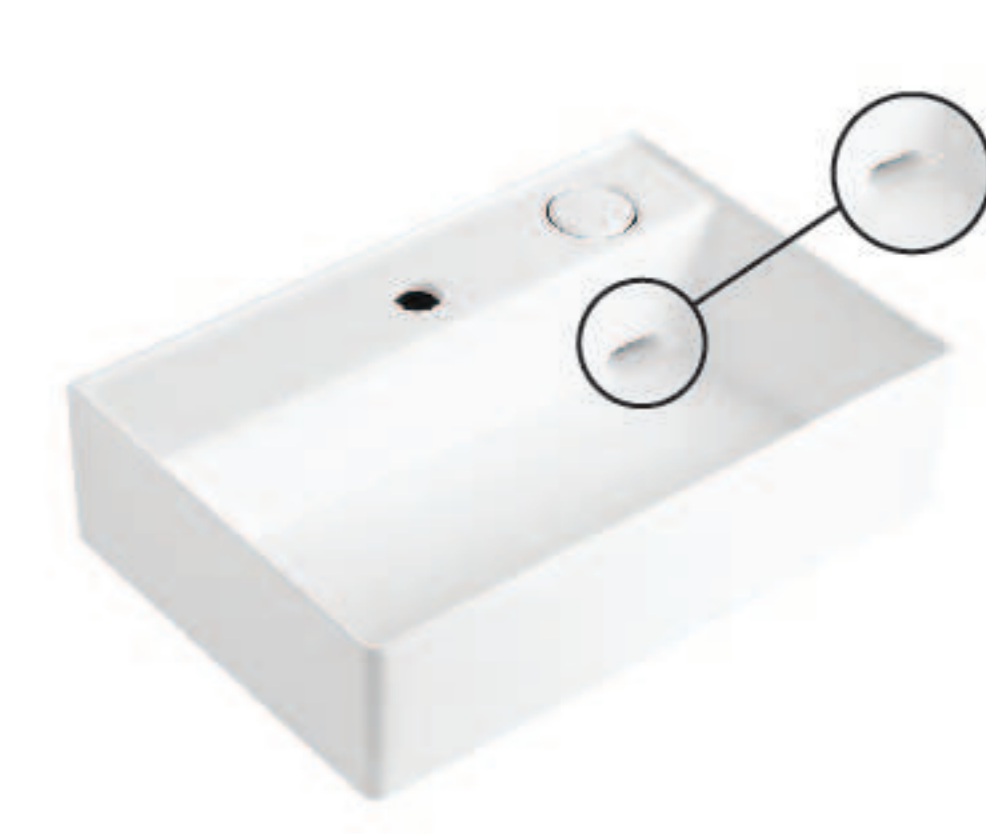

HDB5040
L500 X W400 X H140 mm
White
LP: RM 790

Elevate your space with this innovative design.

Hidden Drain Basin

Transform your bathroom with our hidden drain basin, featuring a sleek, concealed drain that enhances modern aesthetics.