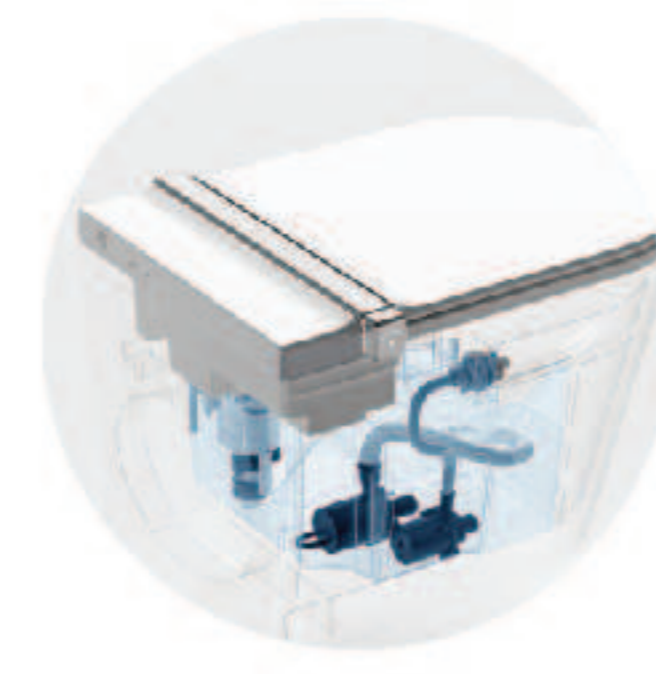

**Applicable for LUX & TRIO only

Built-in Tank and Powerful Silent Pump

NO WATER PRESSURE REQUIRED

Built-in powerful booster pump offers exceptional performance without water pressure requirement. Ensure effective waste handling while maintaining a serene and quiet bathroom environment.