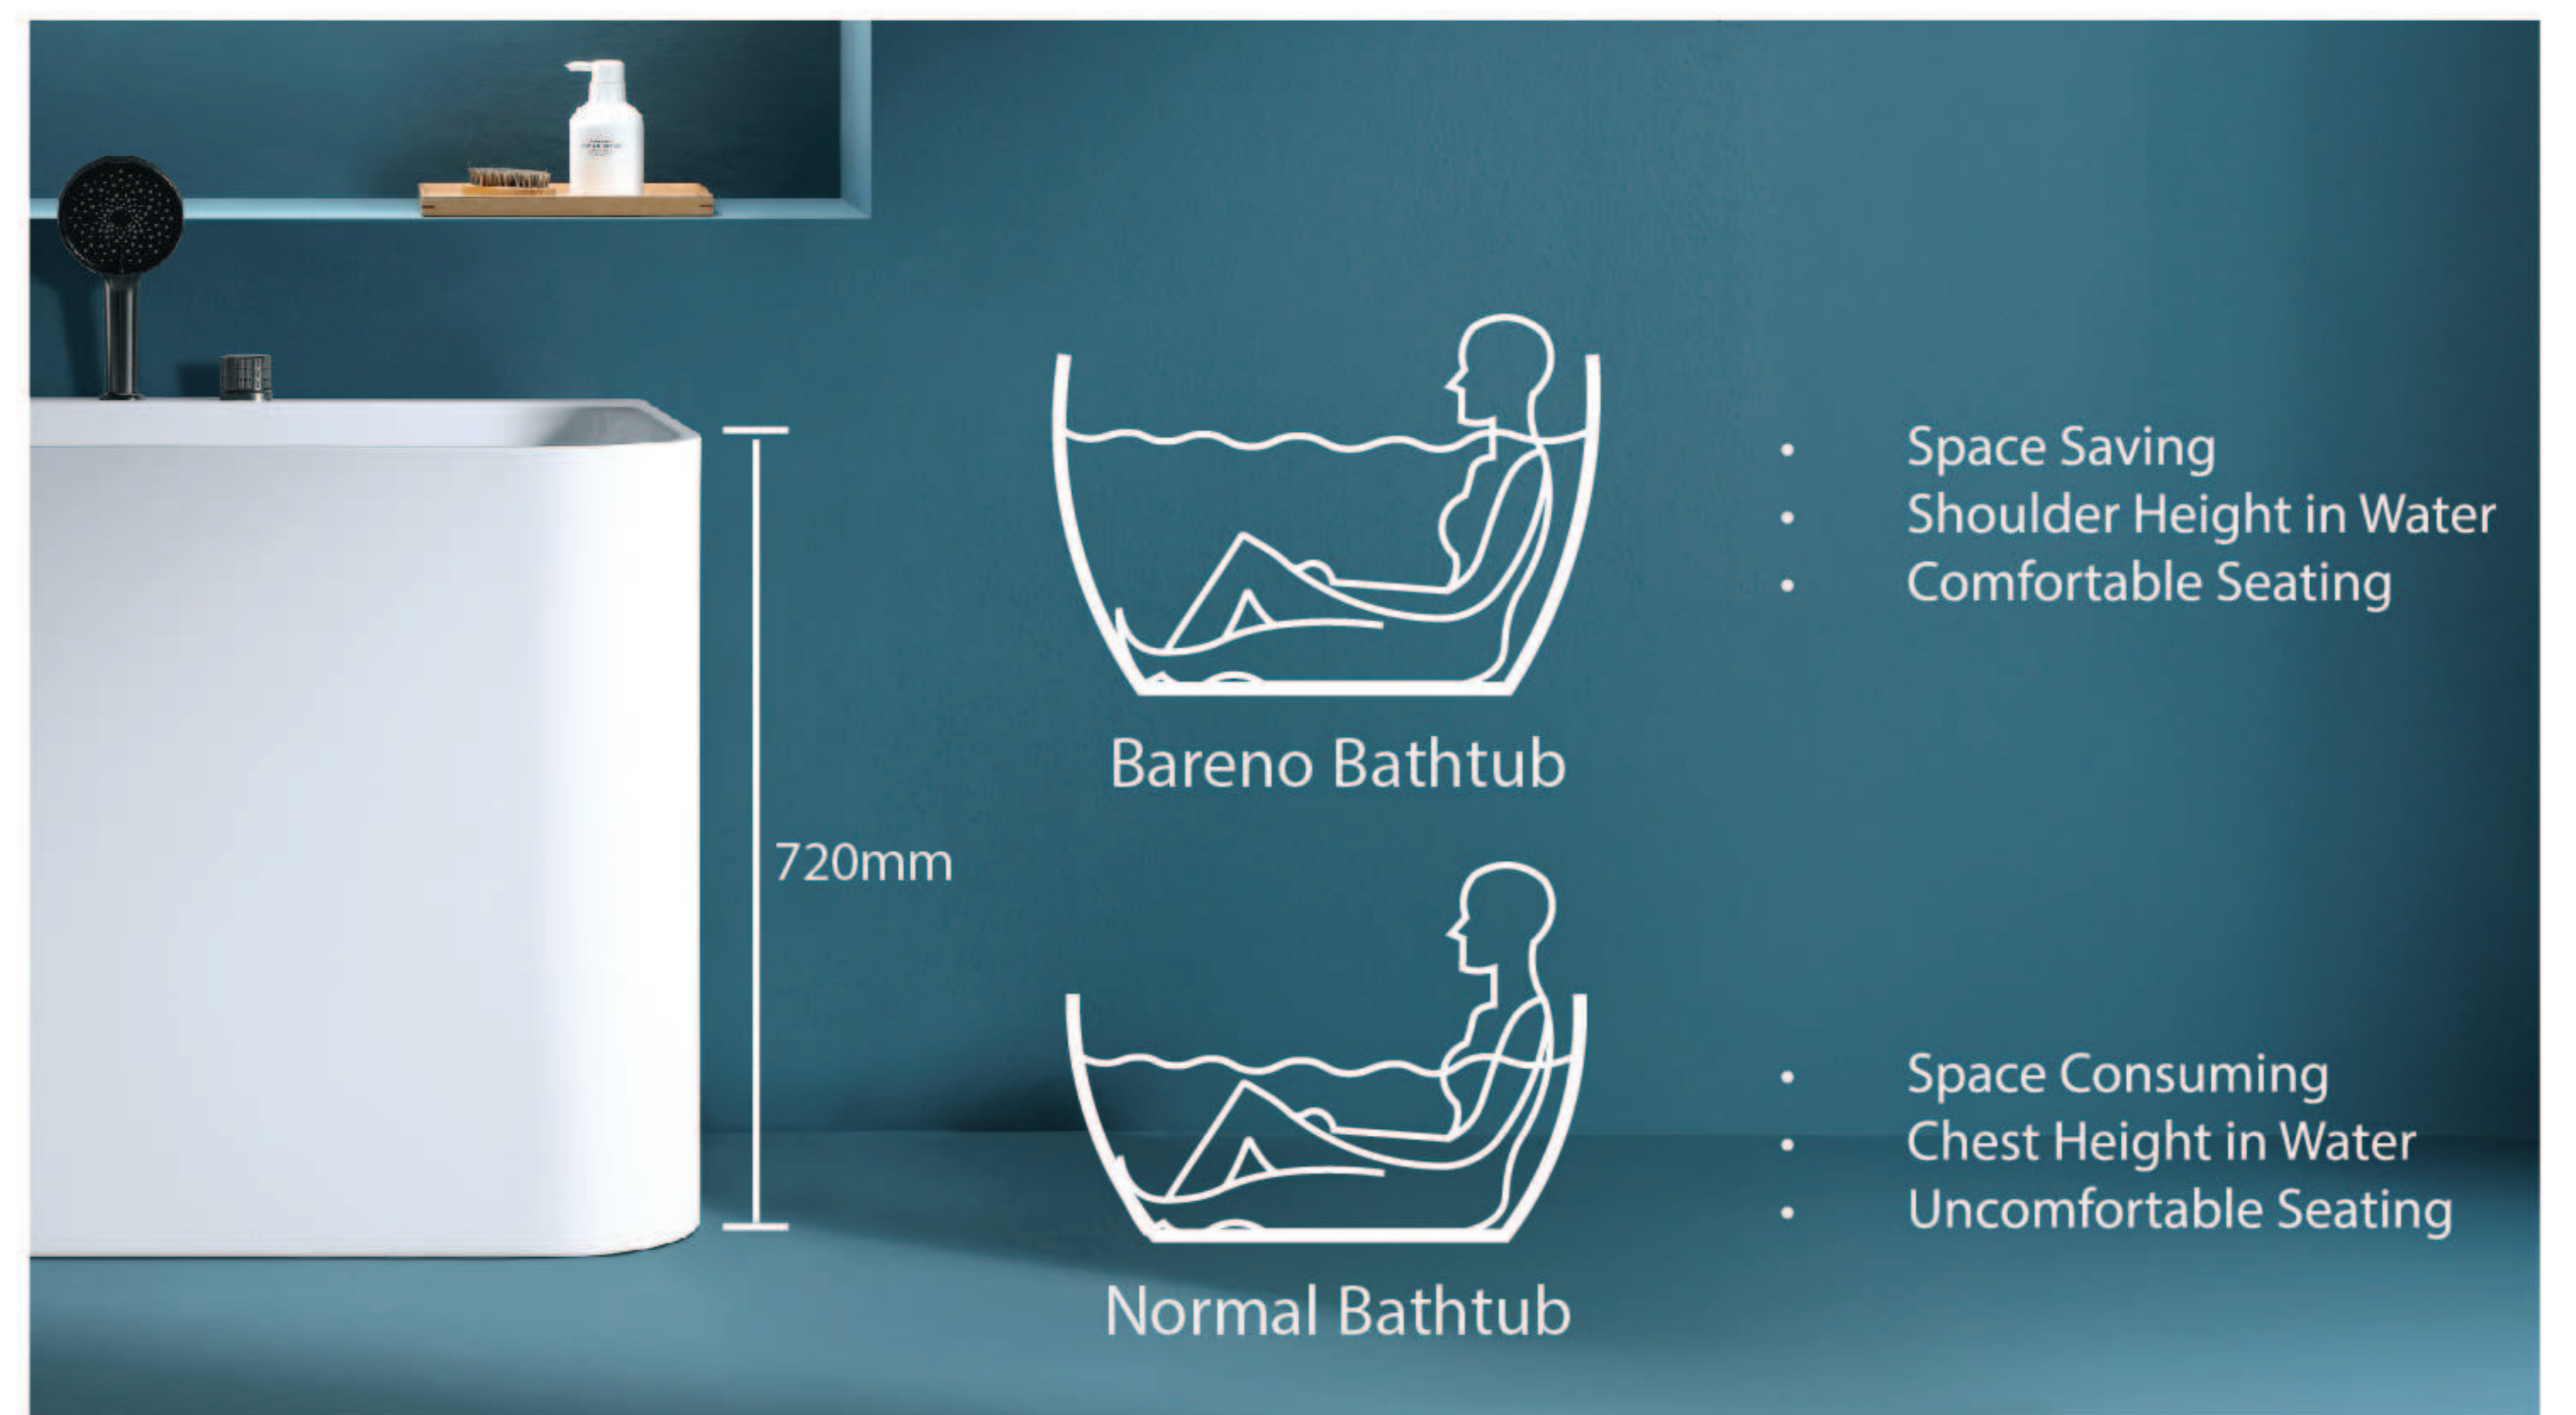

- Space Saving
- Shoulder Height in Water
- Comfortable Seating

- Space Consuming
- Chest Height in Water
- Uncomfortable Seating

Recommended Bath & Shower Mixer

Free Standing Classic Bath & Shower
Mixer Set
Matt Black Finish

LP: RM 3,500

Free Standing Bath & Shower Mixer
Brushed Gunmetal Finish

LP: RM 2,700

Free Standing Bath & Shower Mixer
Chrome Finish

LP: RM 3,170

*Pre-Order Only
Lead Time : 60-90 days