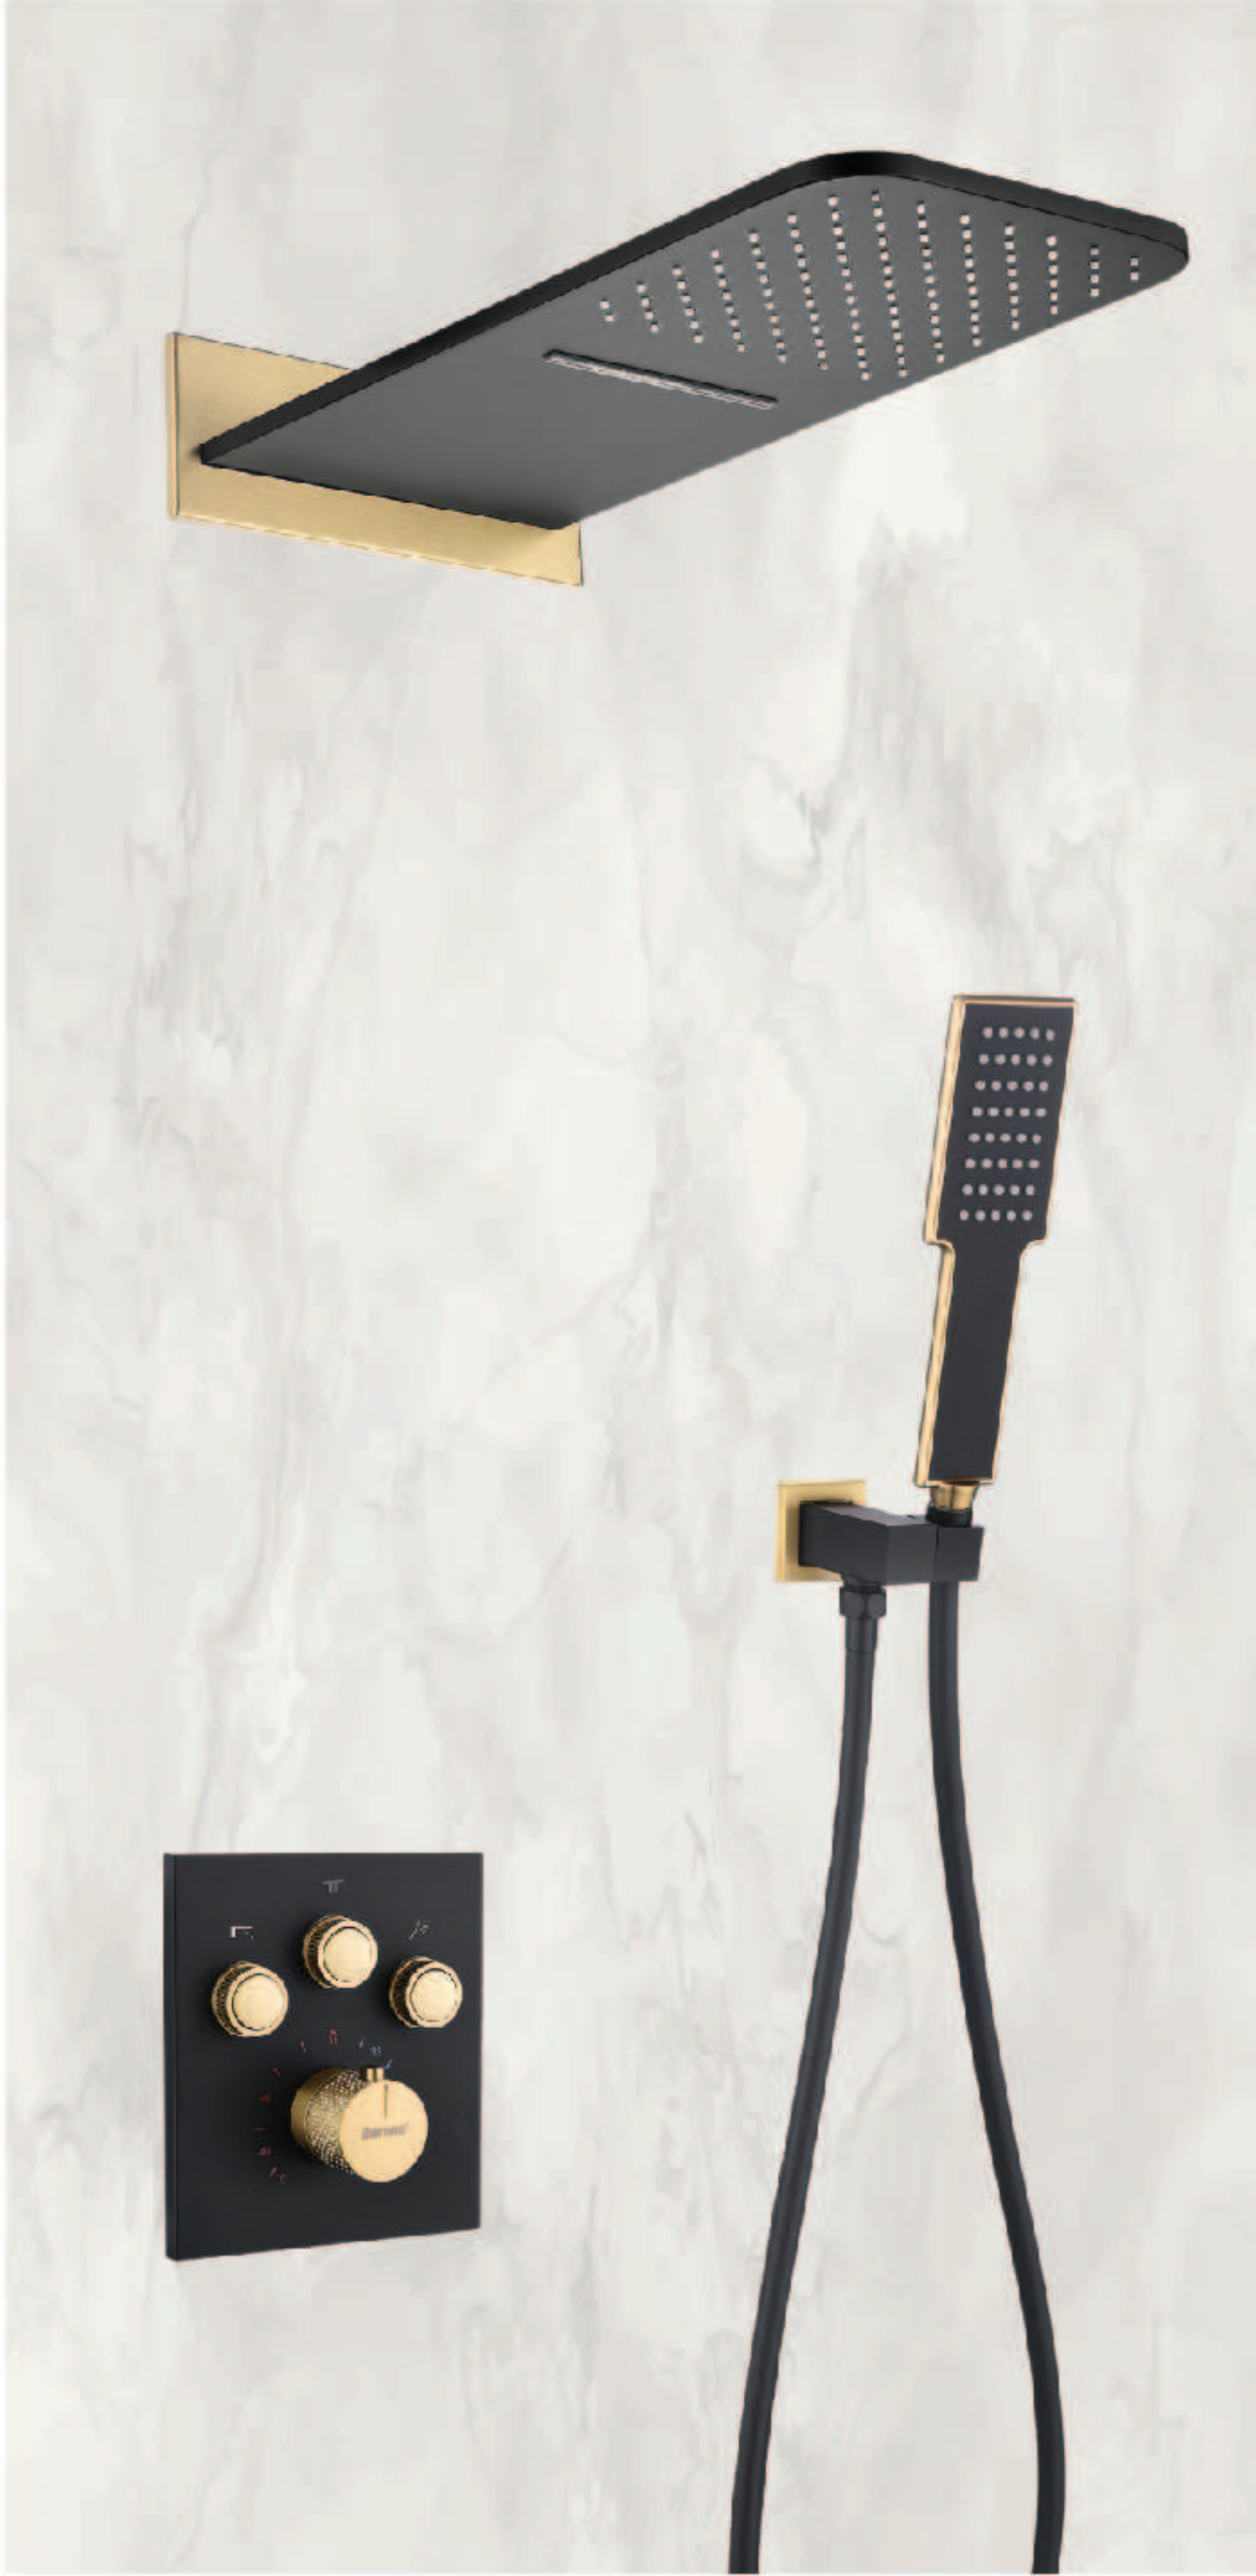

13 Series

02 Series

03 Series

CONCEALED SHOWER SET

SCSS03MBG

Thermostatic Smart Control
3 Way Concealed Shower
Mixer Set
Matt Black + Brushed Gold Finish

LP: RM 5,300

SCSS02MBG