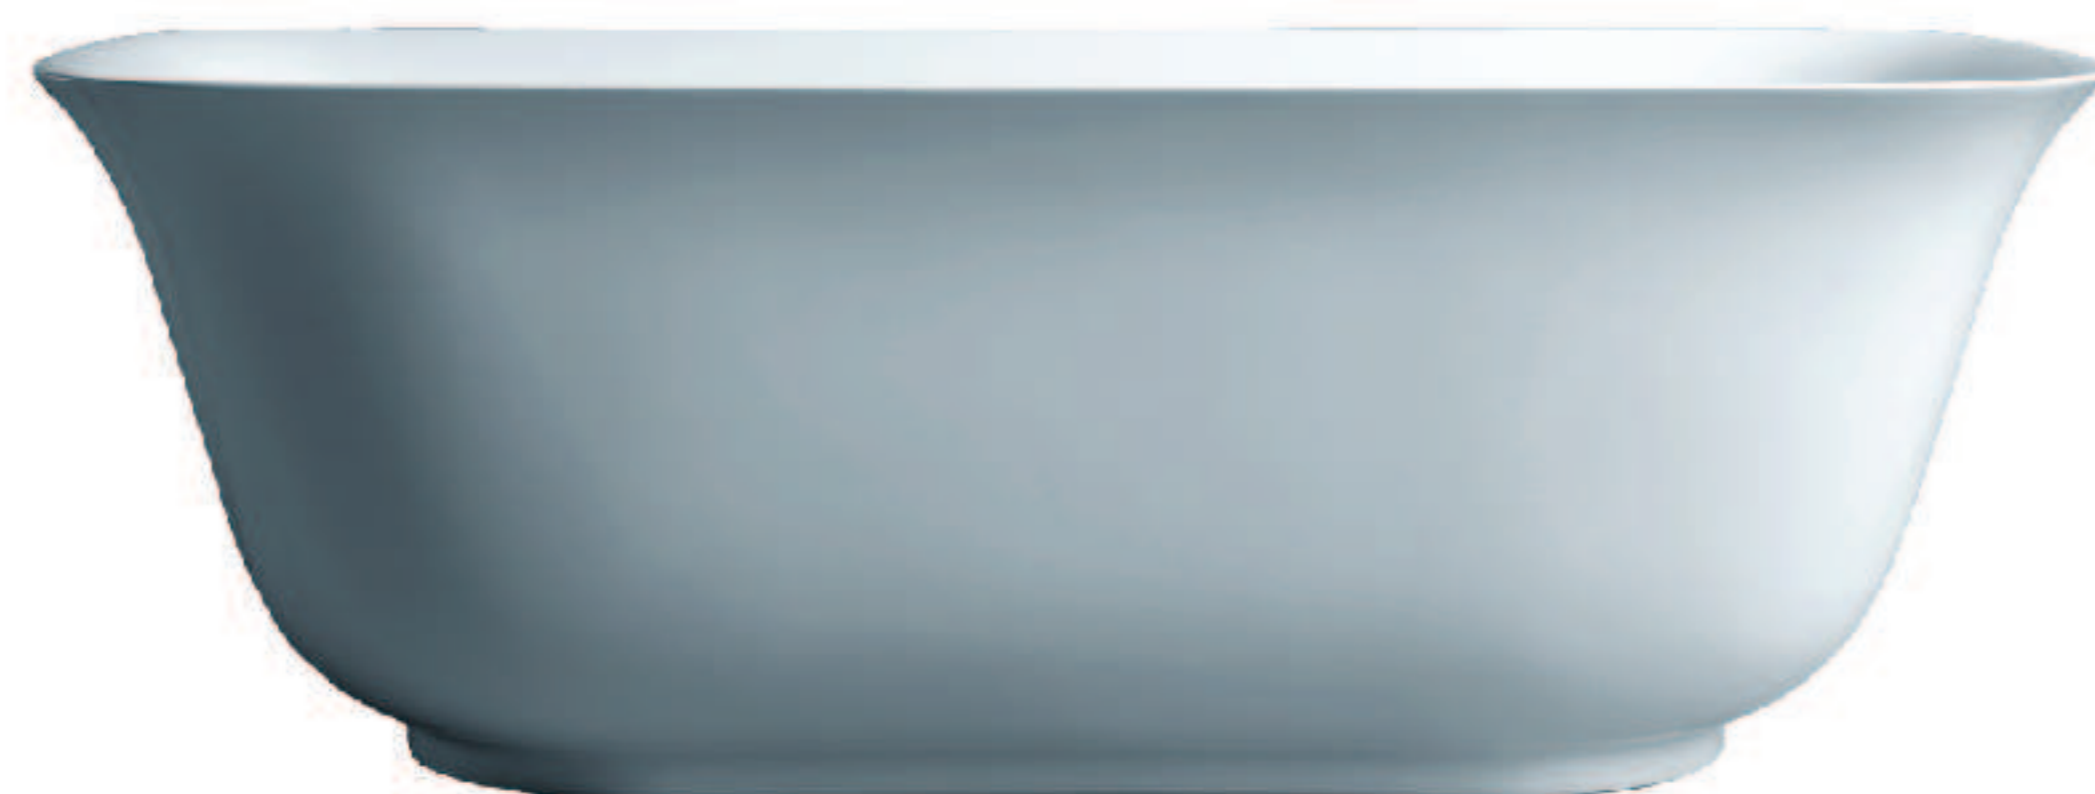

BDT6603

L1,700 x W800 x H600 mm
Free Standing White Acrylic Bathtub
c/w Drainage

LP: RM 5,300