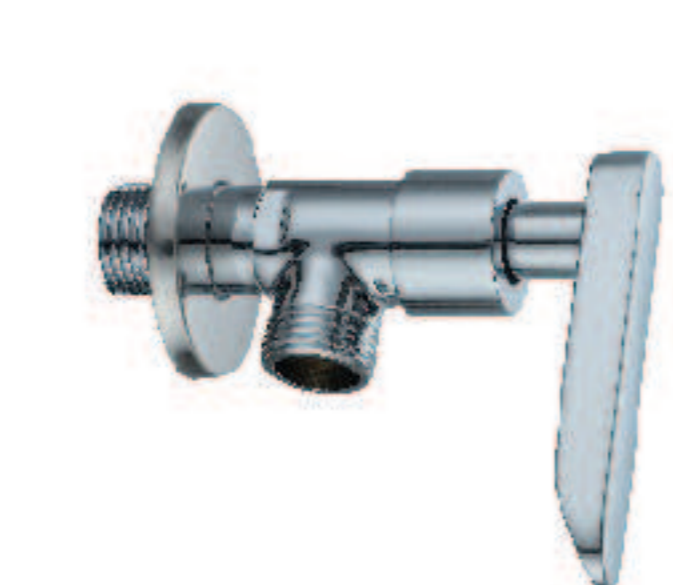

Angle Valve c/w Wall Flange
Brass Brushed Gunmetal Finish

LP: RM 70

SSTWAV17

Two Way Angle Valve c/w Wall Flange
S/Steel 304 Matt Finish

LP: RM 70

AV11MB

Angle Valve c/w Wall Flange
Brass Matt Black Finish

LP: RM 60