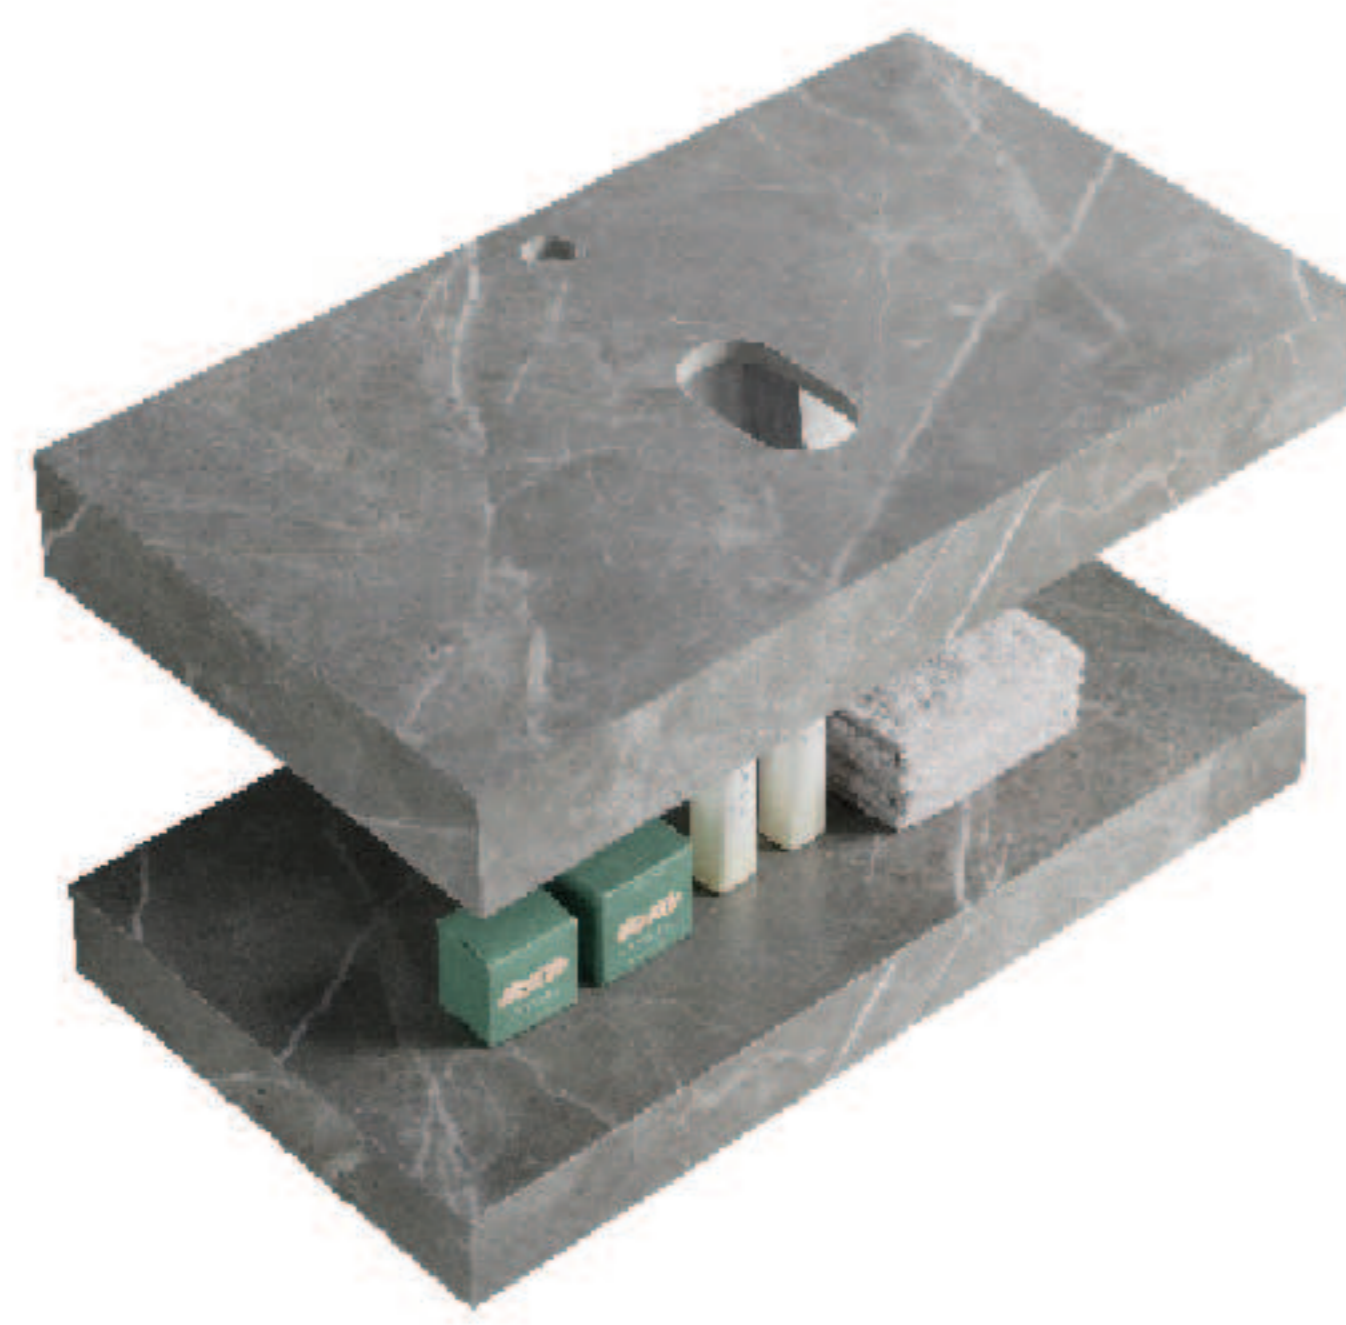

SST03800PG

Top: L800 x W460 x H100 mm
Shelf: L800 x W440 x H80 mm
Polaris Grey

LP: RM 1,750