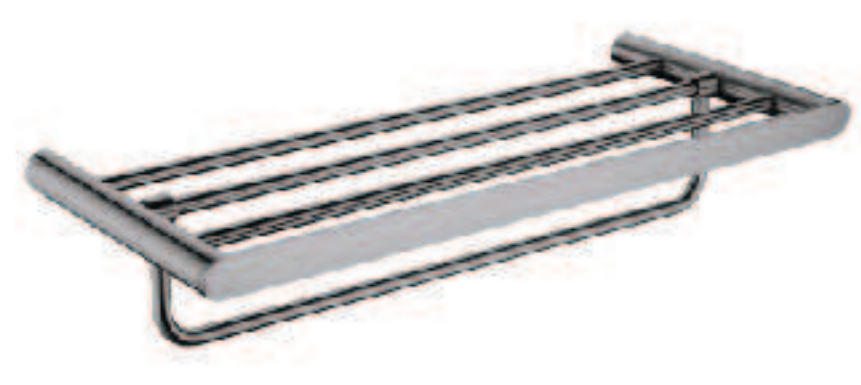

LP: RM 110

BA270824BGM

24" Double Towel Rail
S/Steel 304 Brushed
Gunmetal Finish

LP: RM 300

BA270724BGM

24" Single Towel Rail
S/Steel 304 Brushed
Gunmetal Finish

LP: RM 255

GM Series