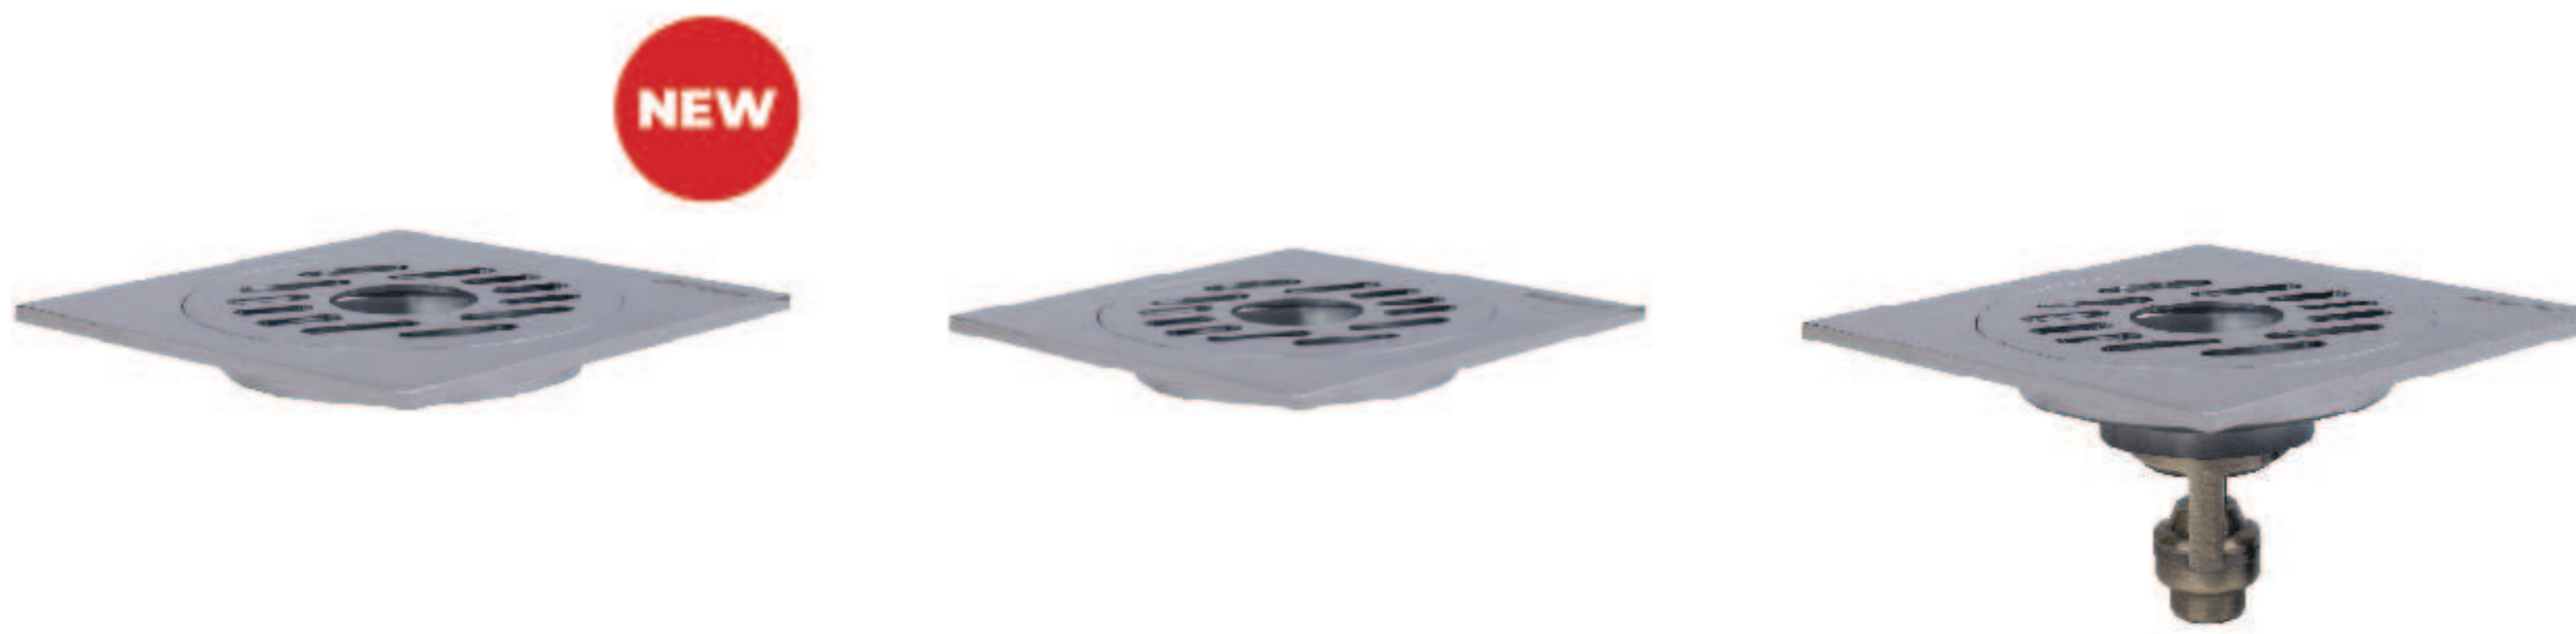

BDFRS150CP

Material : Brass
Size : L150 x W150 mm
Thickness : 4.0 mm
Finish : Chrome
Required to match with WMV01/WMVTJ02

LP: RM 200

BDFRS120CP

Material : Brass
Size : L120 x W120 mm
Thickness : 4.0 mm
Finish : Chrome
Required to match with WMV01/WMVTJ02

LP: RM 140

BMDFRS120CP

Material : Brass
Size : L120 x W120 mm
Thickness : 4.0 mm
Finish : Chrome
Valve : Brass H50 mm

LP: RM 199