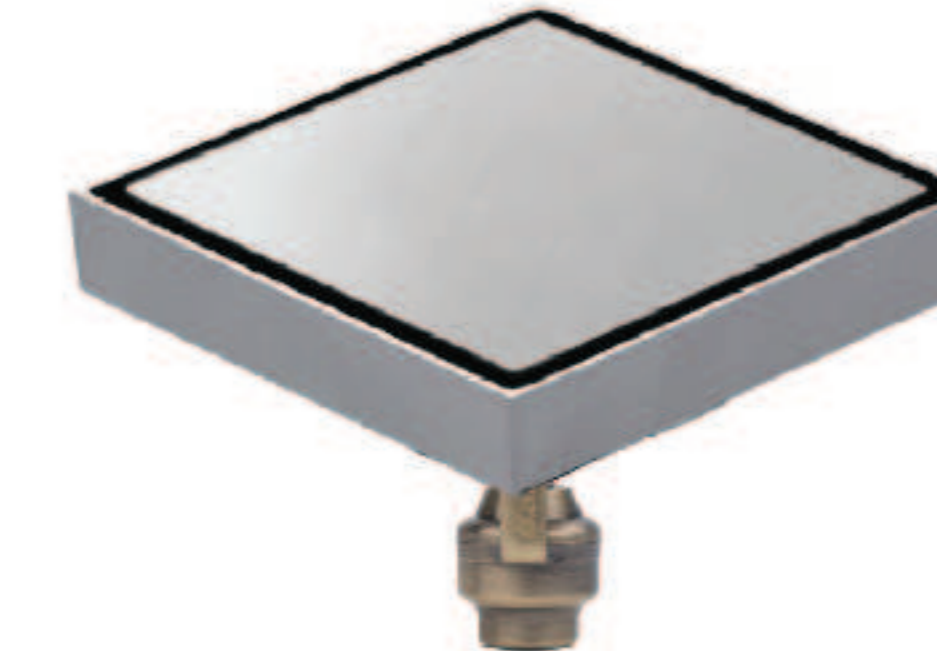

Waterfall Discharge Hidden Drain

BMD9111

Material : S/Steel 304 Tray, ABS
Collar Frame
Size : L130 x W130 mm
Thickness : 0.8 mm
Finish : S/Steel 304 Matt
Valve : Brass H67 mm

LP: RM 140