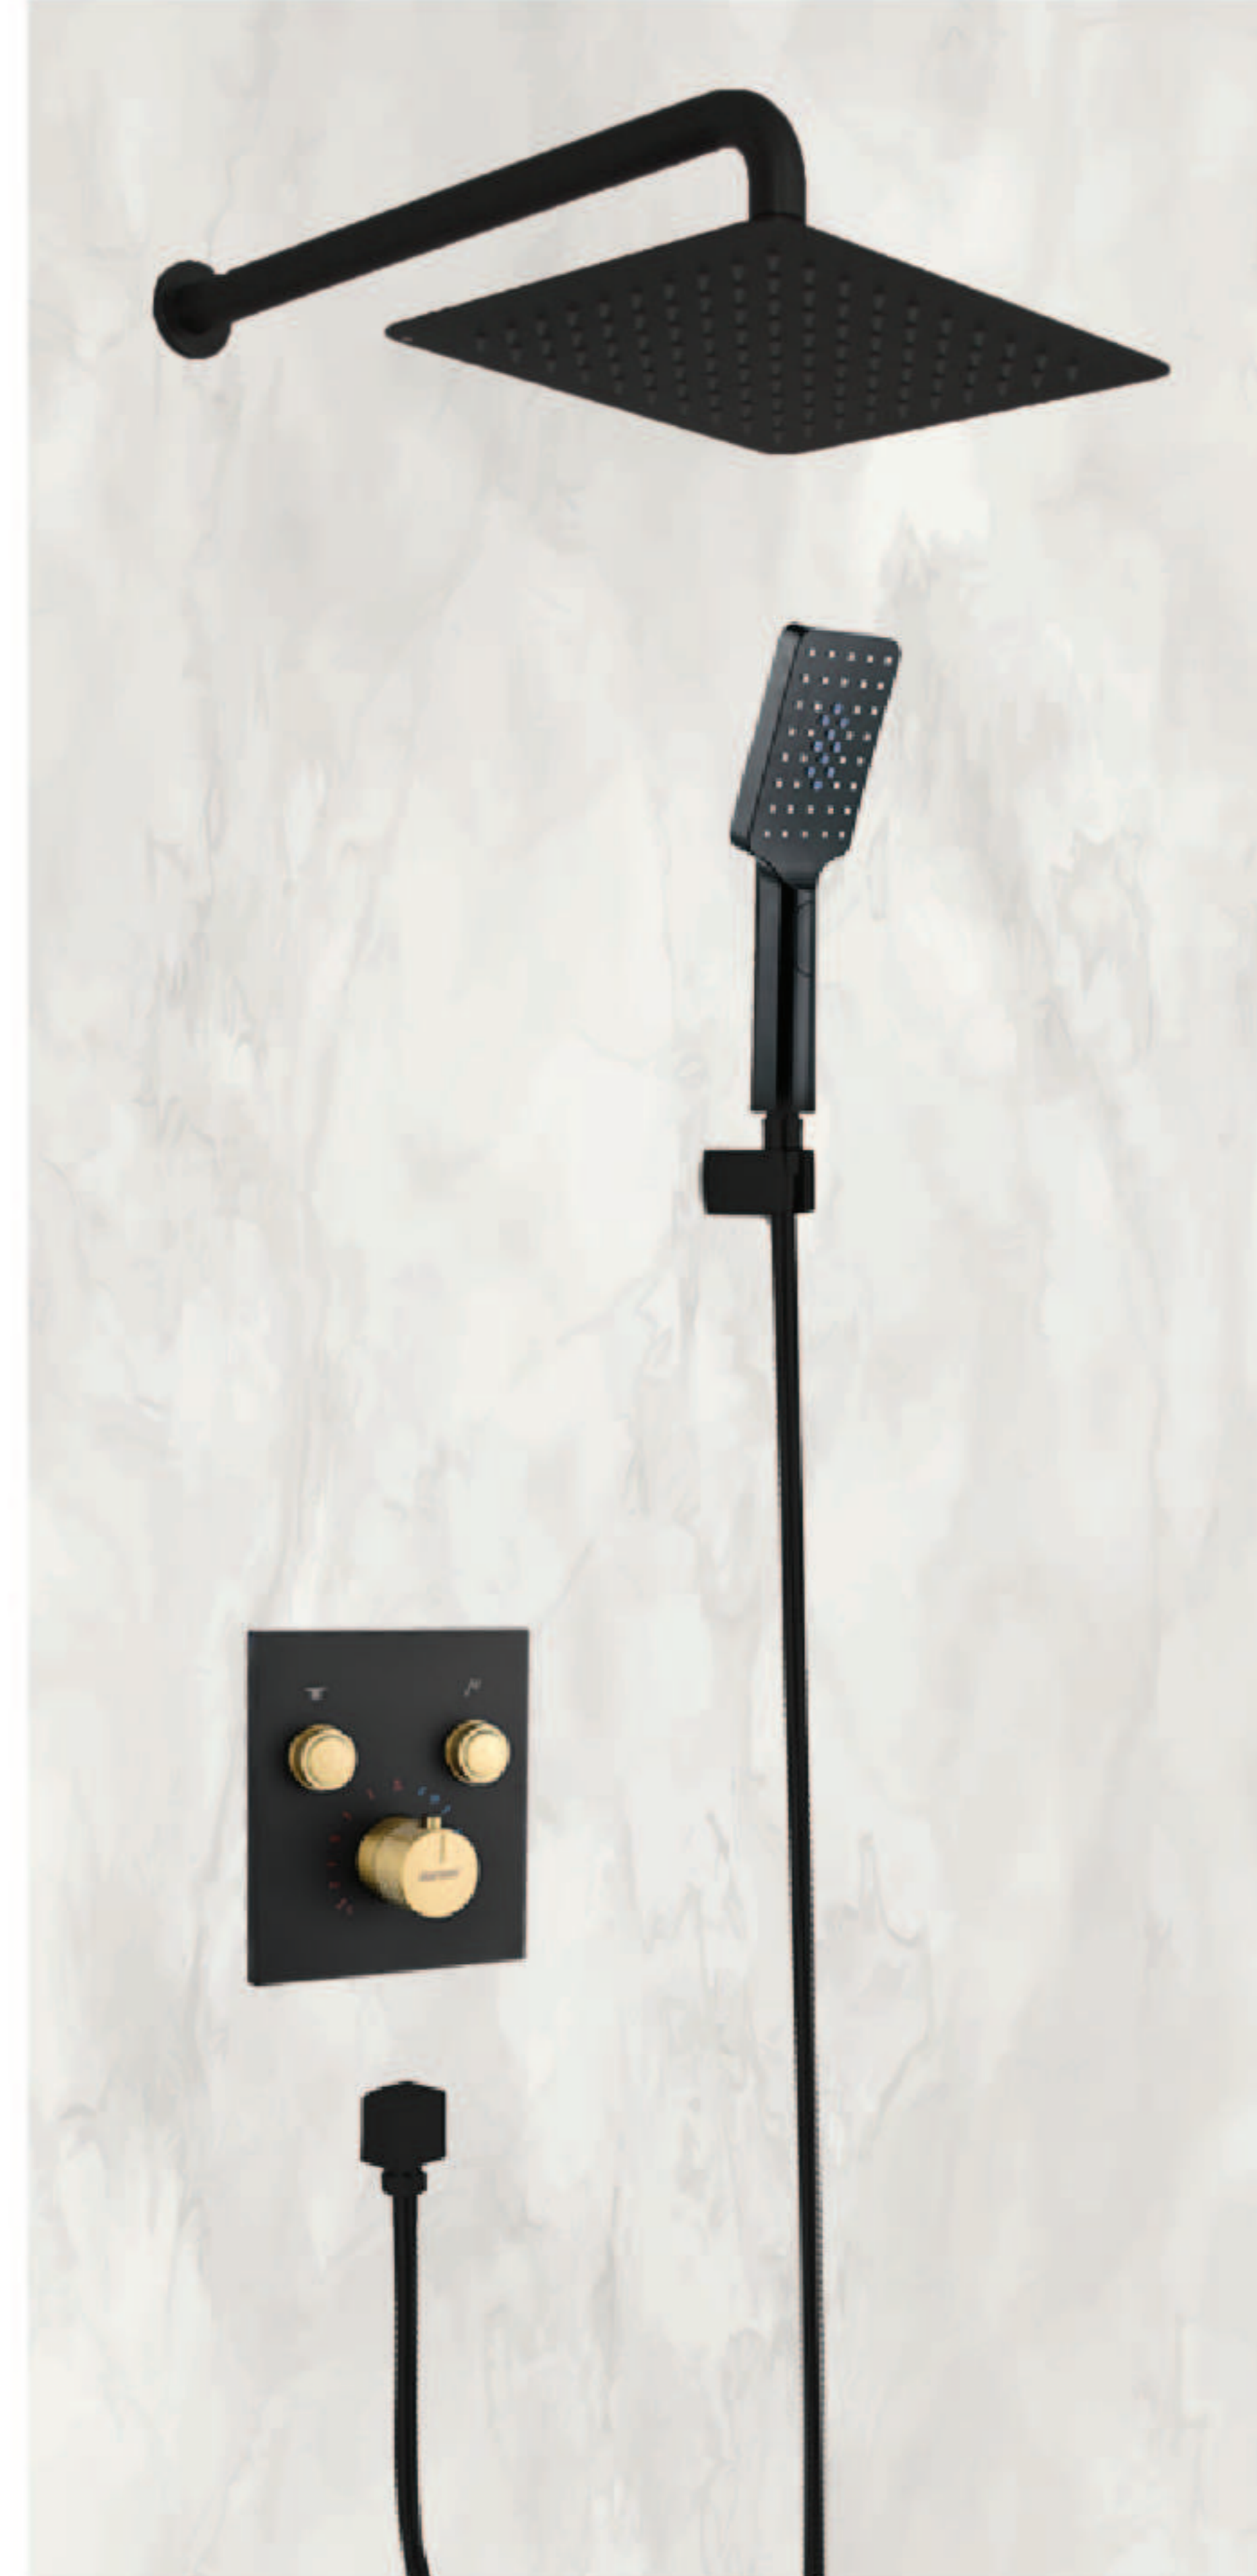

13 Series

02 Series

03 Series

CONCEALED SHOWER SET

SCSS03MBG

Thermostatic Smart Control
3 Way Concealed Shower
Mixer Set
Matt Black + Brushed Gold Finish

LP: RM 5,300

SCSS02MBG