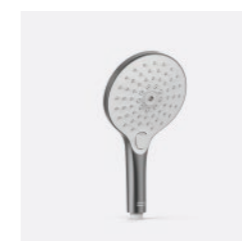

Universal Box
FFAS0625-000990BFO
RRP: RM561
Now: **RM239**

**12" Head Shower
for Exposed
EasySet**
FFASS515-000ALOBFO
RRP: RM1,414
Now: **RM699**

**Square Wall
Outlet with Holder
(G1/2")**
FFAS9143-000ALOBFO
RRP: RM929
Now: **RM369**

**Wall Mounted
Shower Arm**
FFAS9909-000ALOBFO
RRP: RM565
Now: **RM269**

**RainClick 130 Round
3Functions Hand
Shower**
FFAS9H11-000ALOBFO
RRP: RM598
Now: **RM259**

**Top Installation
Shower Arm**
FFAS9908-000ALOBFO
RRP: RM554
Now: **RM239**