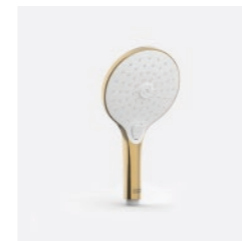

RainClick 130 Round 3Functions Hand Shower
FFAS9H11-000GLOBFO
RRP: RM611
Now: **RM259**