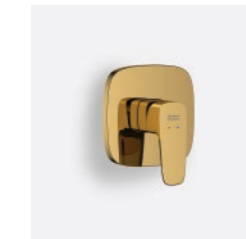

Concealed Shower Mixer

FFAS1722-709GLOBFO
RRP: RM1,450
Now: **RM629**

Available in these color finishes