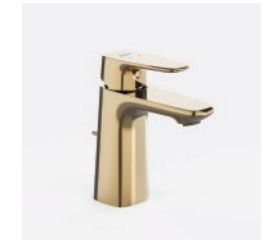

1.5m PVC Twist-free Flexible Hose
 FFAS9127-000GLOBFO
 RRP: RM276
 Now: **RM119**

Signature Collection

Born from a medley of geometrical shapes, pillowed surfaces and defined edges, the Signature Collection is a modern showcase of the brand's signature design elements. It's sleek and stylish basin faucets and shower mixers have been hand-polished to achieve a sophisticated look with inviting pillow curves.

Signature Basin Faucet

3-Hole Basin Mixer

FFAS1703-101GLOBFO
RRP: RM3,073
Now: **RM1,299**

Wall Mounted Basin Mixer

FFAS1704-101GLOBFO
RRP: RM2,991
Now: **RM1,199**

Single Hole Extended Basin Mixer

FFAS1702-101GLOBFO
RRP: RM2,560
Now: **RM1,099**