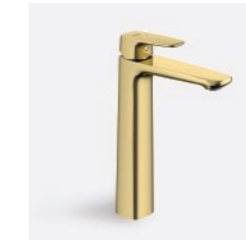

1.5m PVC Twist-free Flexible Hose
 FFAS9127-000GLOBFO
 RRP: RM276
 Now: **RM119**

Signature Collection

Born from a medley of geometrical shapes, pillowed surfaces and defined edges, the Signature Collection is a modern showcase of the brand's signature design elements. It's sleek and stylish basin faucets and shower mixers have been hand-polished to achieve a sophisticated look with inviting pillow curves.

Signature Basin Faucet

3-Hole Basin Mixer

FFAS1703-101GLOBFO
RRP: RM3,073
Now: **RM1,299**

Wall Mounted Basin Mixer

FFAS1704-101GLOBFO
RRP: RM2,991
Now: **RM1,199**

Single Hole Extended Basin Mixer

FFAS1702-101GLOBFO
RRP: RM2,560
Now: **RM1,099**