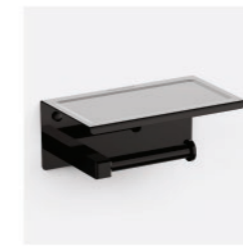

Single Tissue Holder
FFAS0498-908A00BFO
RRP: RM1,092
Now: **RM439**