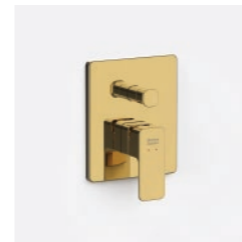

Acacia E Bath/Shower Mixer and Fittings

Acacia E Concealed Bath & Shower Mixer (Without Universal Box)
FFAS1321-608GLOBFO
RRP: RM2,062
Now: **RM899**