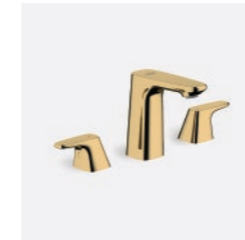

Signature Basin Faucet

3-Hole Basin Mixer

FFAS1703-101GLOBFO
RRP: RM3,073
Now: **RM1,299**