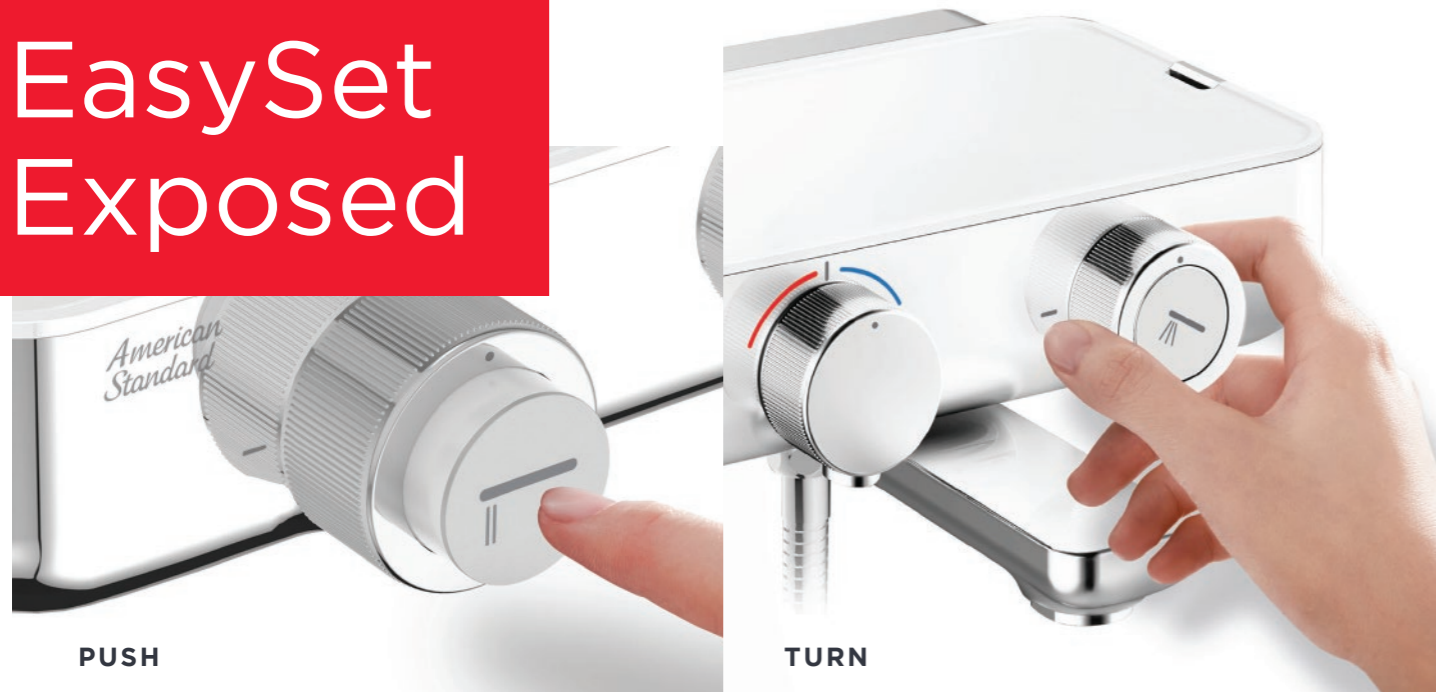

EasySet Exposed

PUSH

TURN

EasySet Exposed Bath & Shower Mixer

EasySet Exposed 3-Way Rainshower System
FFAS4956-601500BCO
RRP: RM5,332
Now: **RM2,599**

Icons: EasySet, 1.45°C, Temperature Control, Rain, Push, Lock

EasySet Exposed Shower Auto Temperature Mixer
FFAS4955-701500BCO
RRP: RM4,649
Now: **RM2,399**

Icons: EasySet, 1.45°C, Temperature Control, Rain, Push, Lock

EasySet Exposed Bath & Shower Auto Temperature Mixer
FFAS4954-609500BCO
RRP: RM3,991
Now: **RM1,799**

Icons: EasySet, 1.45°C, Temperature Control, Rain, Push, Lock

Temptacion Exposed Auto Temperature Bath & Shower Mixer
FFAS4949-609500BCO
RRP: RM2,370
Now: **RM999**

Temptacion Exposed Auto Temperature Shower Mixer
FFAS4950-709500BCO
RRP: RM2,086
Now: **RM899**

Signature Exposed Bath & Shower Mixer With Rainshower Kit
FFAS1772-701500BCO
RRP: RM4,139
Now: **RM1,999**

Icons: EasySet, 1.45°C, Temperature Control, Rain, Push, Lock

Neo Modern 3-Way Rain Shower System
FFAS9088-100500BCO
RRP: RM1,909
Now: **RM899**

Icons: EasySet, 1.45°C, Temperature Control, Rain, Push, Lock

Super Thin 300mm Square Rain Shower Head
FFASS034-006500BCO
RRP: RM944
Now: **RM359**

300mm Round Stainless Steel Rain Shower Head
F40003-CHADY
RRP: RM1,352
Now: **RM339**

Super Thin 200mm Square Air-in Rain Shower Head
FFASS032-006500BCO
RRP: RM494
Now: **RM199**

Super Thin 250mm Round Air-in Rain Shower Head
FFASS053-006500BCO
RRP: RM498
Now: **RM189**

Wall Mounted Shower Arm
FFAS9909-000500BCO
RRP: RM385
Now: **RM139**

Top Installation Shower Arm
FFAS9908-000500BCO
RRP: RM243
Now: **RM99**

Square Wall Outlet (G1/2")
FFAS9142-000500BCO
RRP: RM230
Now: **RM89**

Round Wall Outlet (G1/2")
FFAS9140-000500BCO
RRP: RM214
Now: **RM79**

1.5m Twist-free Flexible Hose For Hand Shower
FFAS9125-000500BCO
RRP: RM75
Now: **RM29**

Shower Hanger
FFAS9133-000500BCO
RRP: RM50
Now: **RM19**